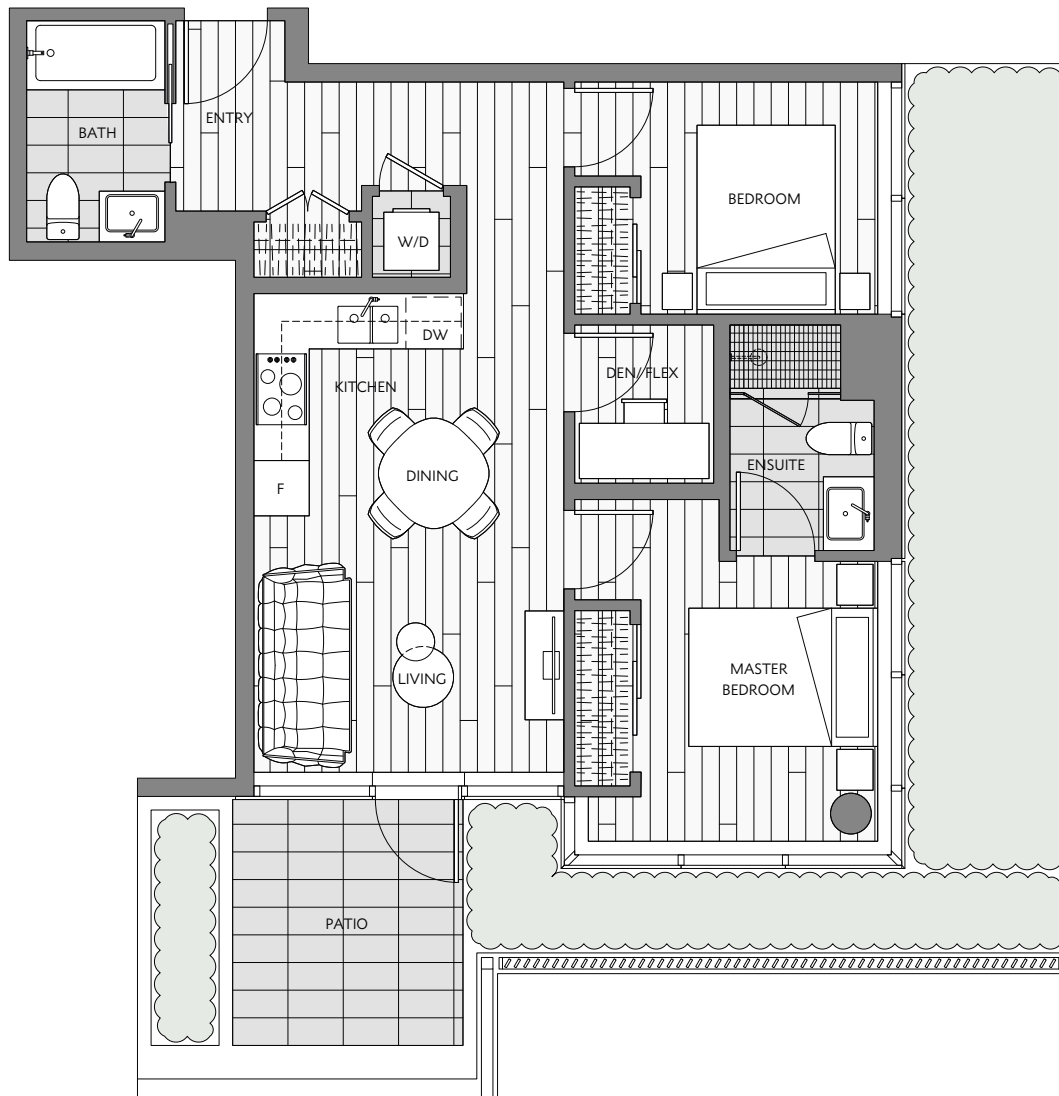

Pendrell Street