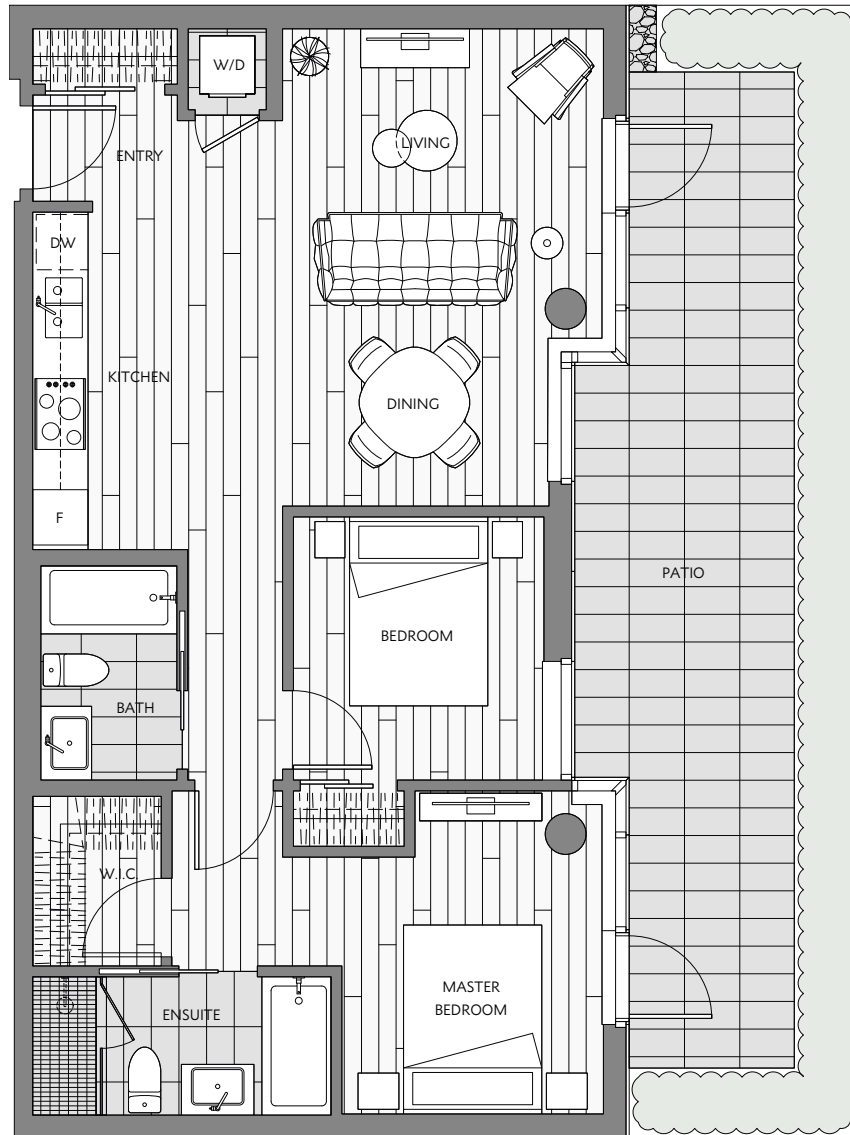

Pendrell Street

Denman Street