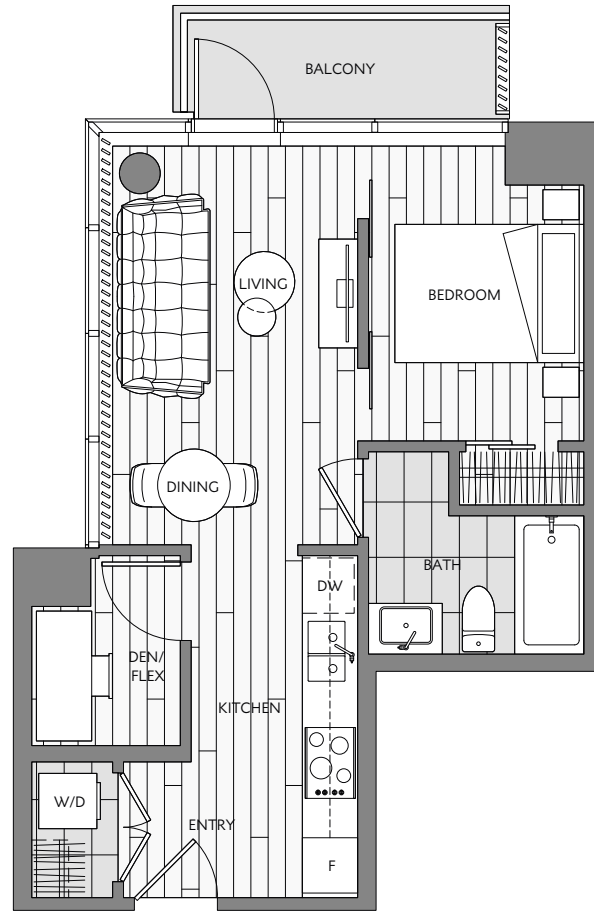

1 Bedroom & Atelier
Total Living 558 s.f.

EXTENT OF BALCONY ON LEVEL 20

Pendrell Street

Denman Street

The Pendrell ¹⁷/₇₀

2005

1 Bedroom & Atelier
Total Living 566 s.f.

Pendrell Street