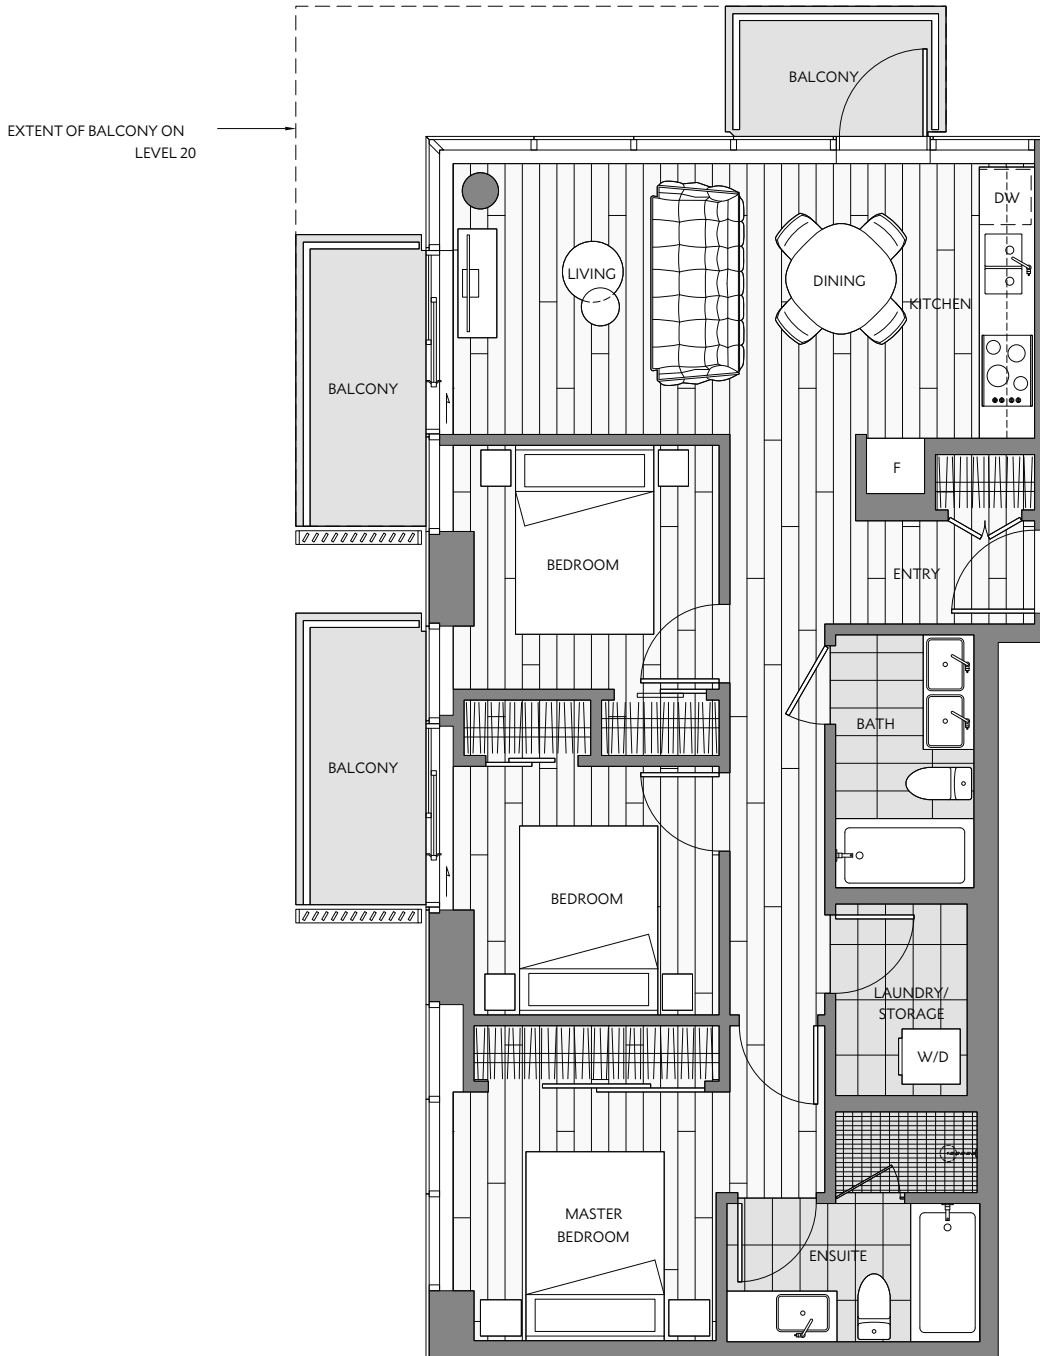

1 Bedroom & Atelier
Total Living 558 s.f.

EXTENT OF BALCONY ON LEVEL 20

Pendrell Street

Denman Street

The Pendrell ¹⁷/₇₀

2005

1 Bedroom & Atelier
Total Living 566 s.f.

Pendrell Street