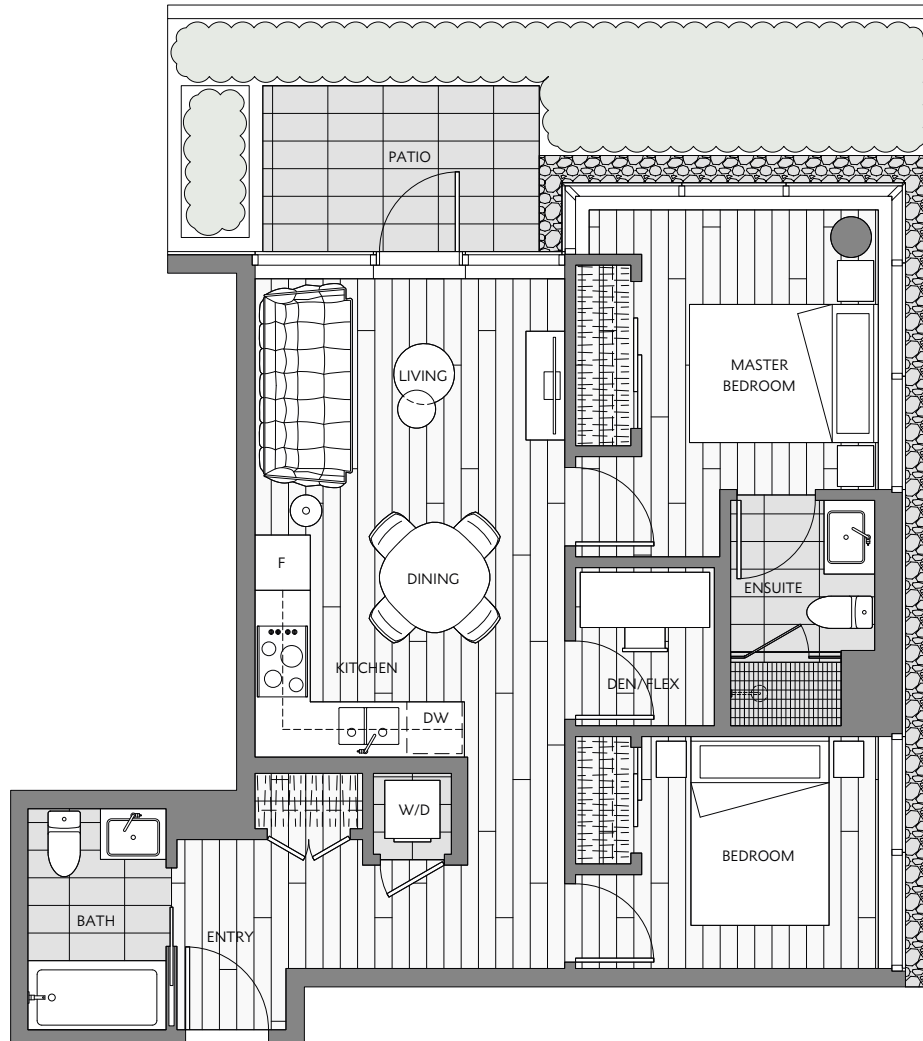

1 Bedroom & Atelier
Total Living 558 s.f.

EXTENT OF BALCONY ON LEVEL 20

Pendrell Street

Denman Street

The Pendrell ¹⁷/₇₀

2005

1 Bedroom & Atelier
Total Living 566 s.f.

Pendrell Street