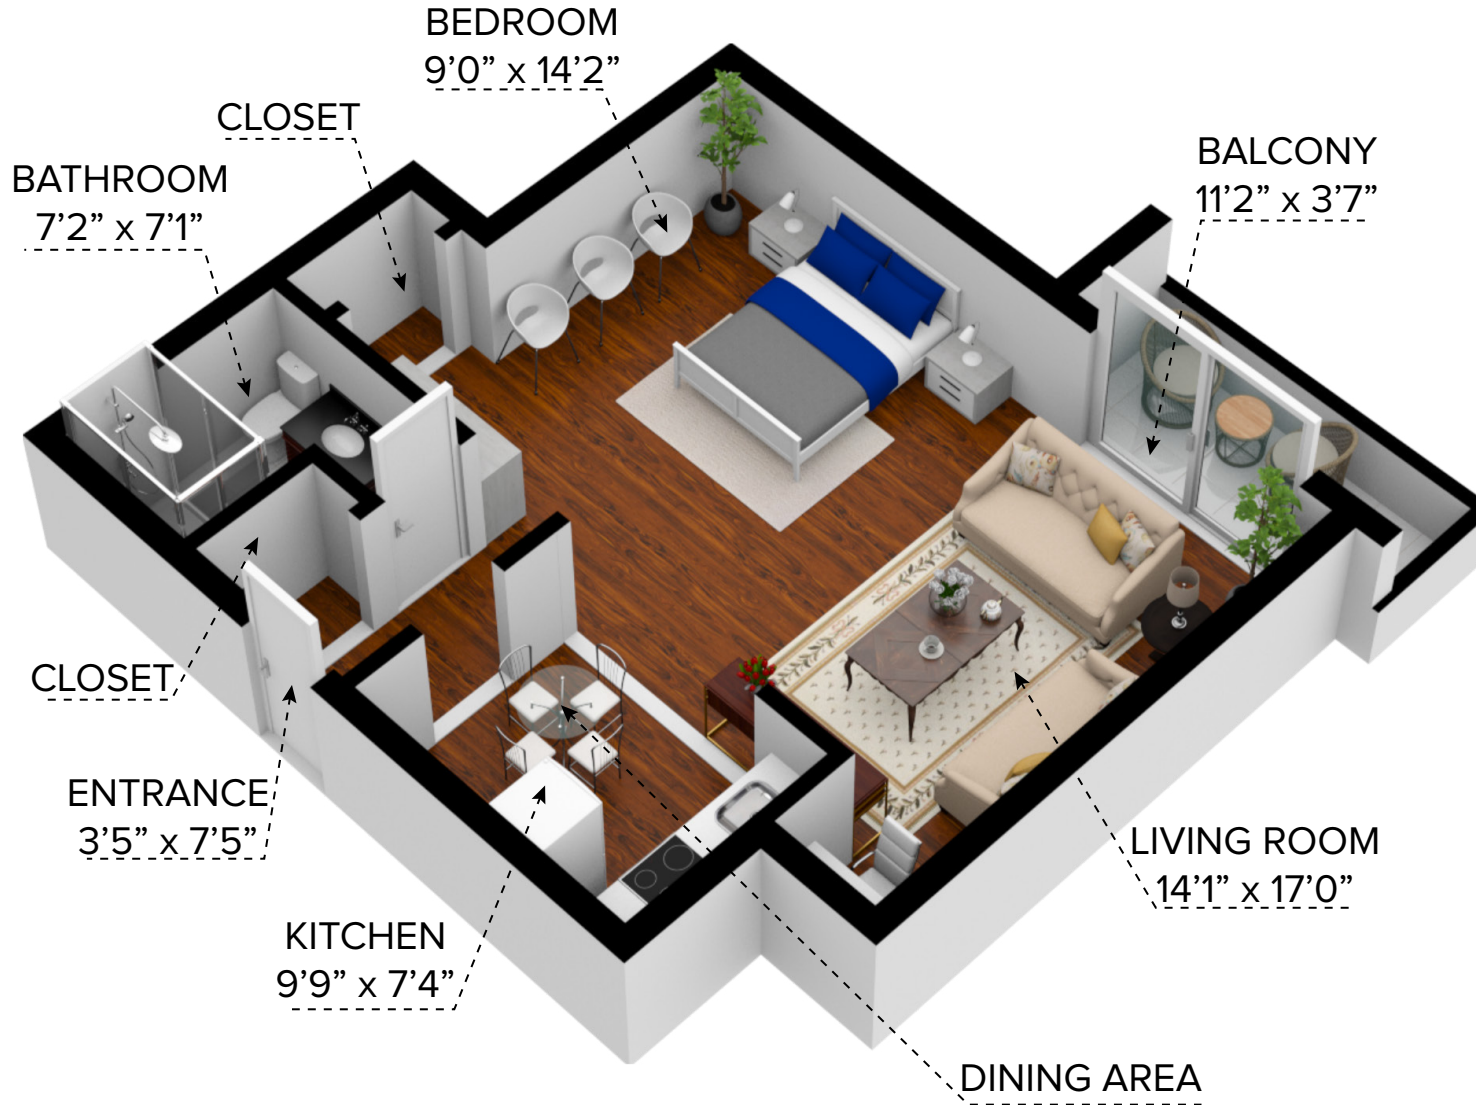

Don Quadra Apartments

3244 Quadra St, Victoria, BC V8X 1G2

CANADIAN APARTMENT
PROPERTIES • REIT

11244-B-BA - Bachelor (494 sq.ft.)

All dimensions are approximate and no responsibility is taken for any error, omission or misstatement. Size and specifications are subject to change without notice. This plan is for illustrative purposes only and should be used as such.