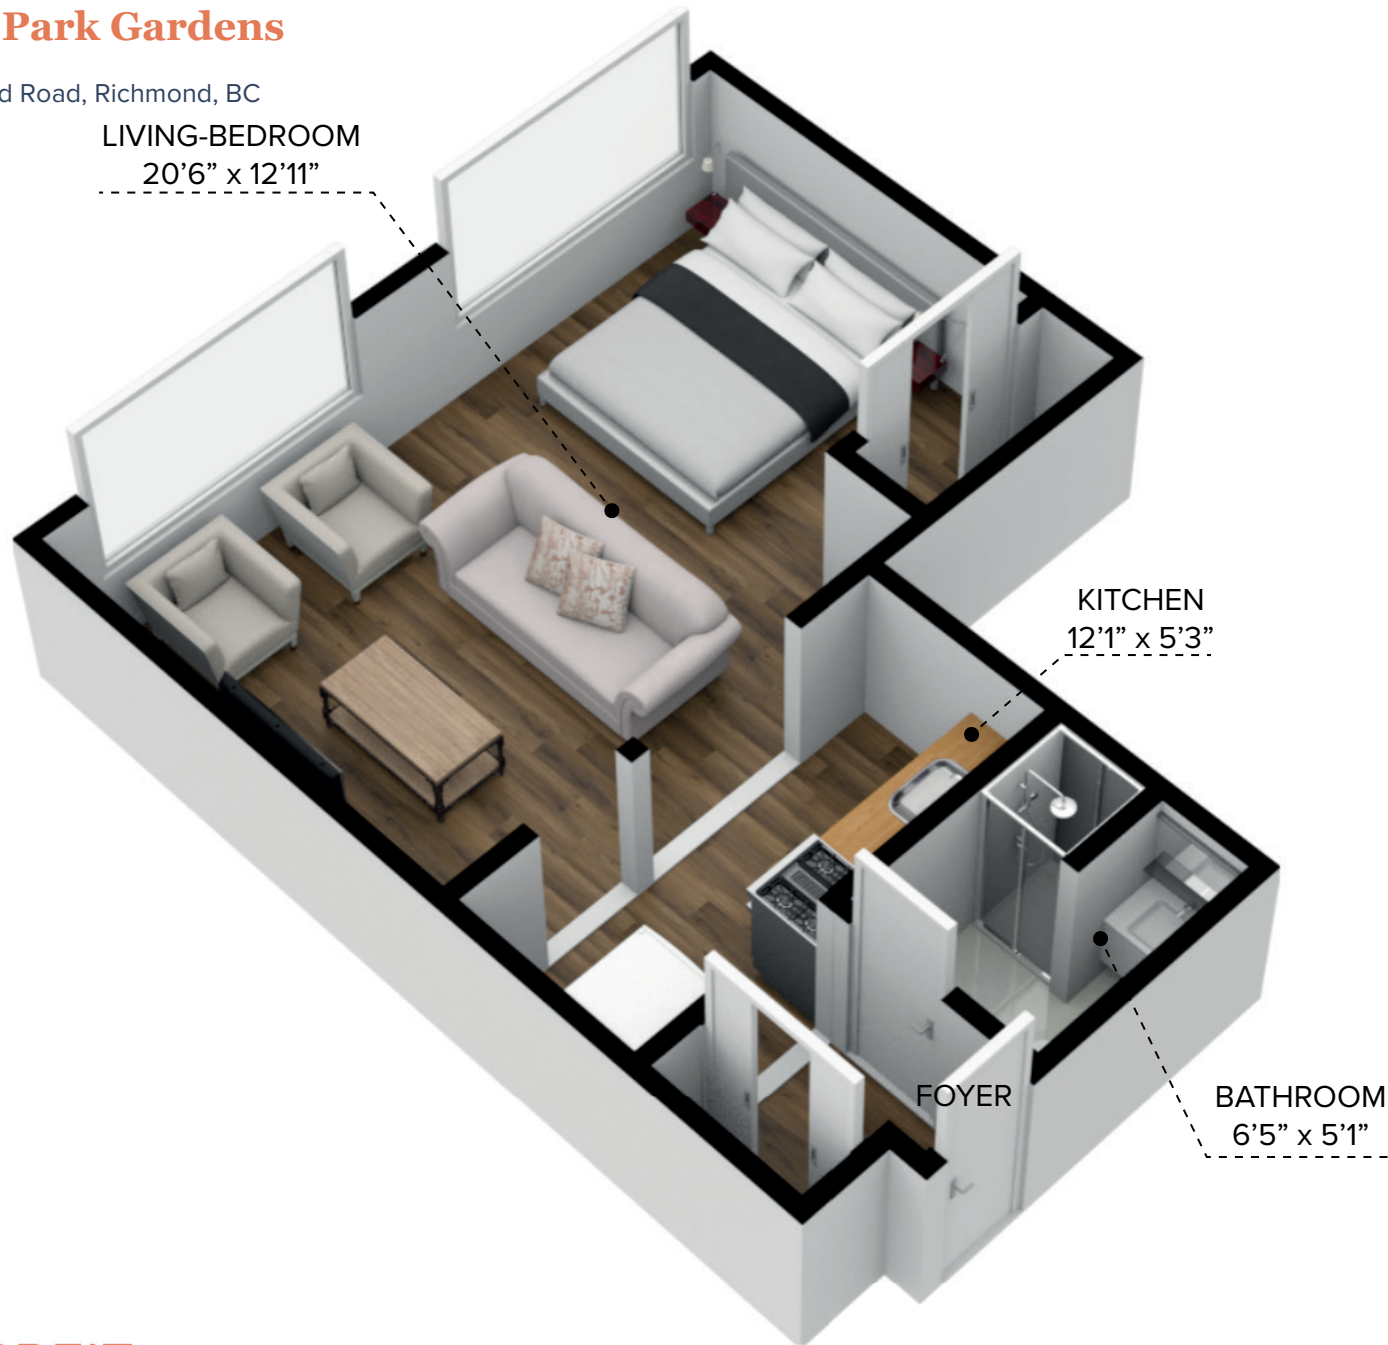

Carlton Park Gardens

10951 Mortfield Road, Richmond, BC

LIVING-BEDROOM
20'6" x 12'11"

KITCHEN
12'1" x 5'3"

FOYER

BATHROOM
6'5" x 5'1"

CAPREIT

10085-951-BA - Bachelor (439 sq.ft.)

All dimensions are approximate and no responsibility is taken for any error, omission or misstatement. Size and specifications are subject to change without notice. This plan is for illustrative purposes only and should be used as such.