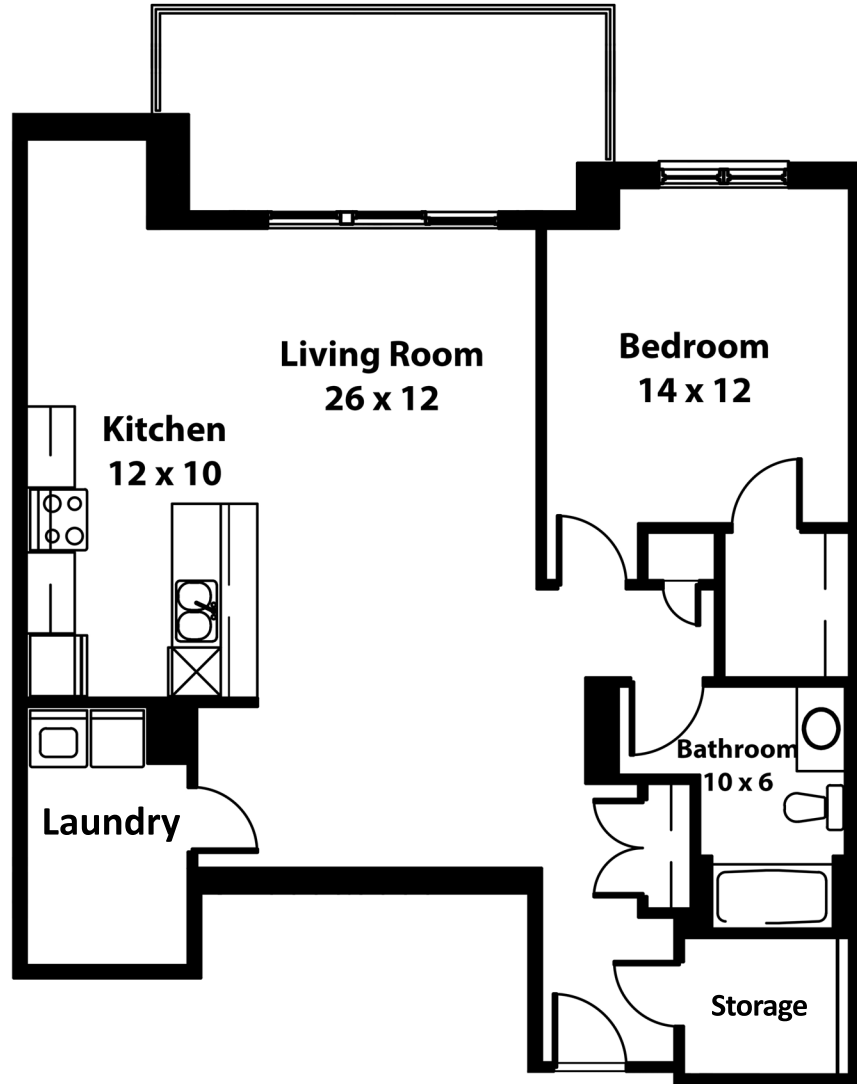

THE STERLING

1 BEDROOM - M - 1,057 SQ. FT

All dimensions are approximate. Sizes and specifications are subject to change without notice. E & O.E.
All illustrations are artist's concept. Actual usable floor space may vary slightly from stated floor area.

THE STERLING

1 BEDROOM - 0 - 1,012 SQ. FT

All dimensions are approximate. Sizes and specifications are subject to change without notice. E & O.E.
All illustrations are artist's concept. Actual usable floor space may vary slightly from stated floor area.