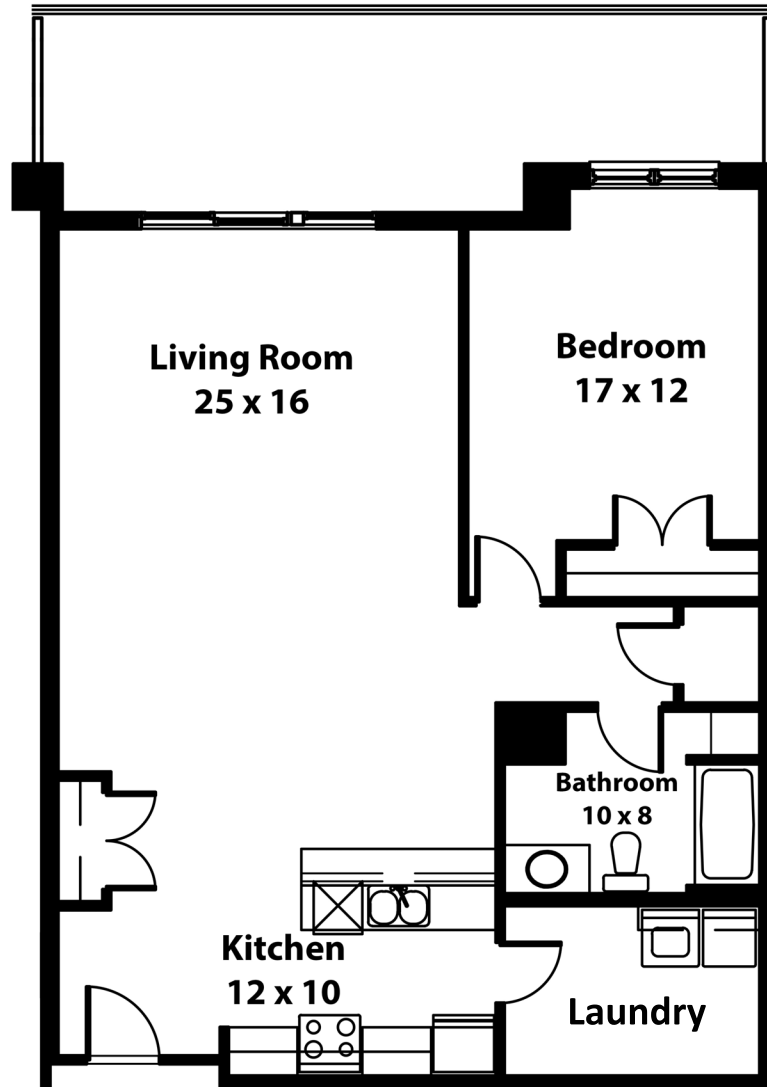

THE STERLING

1 BEDROOM - M - 1,057 SQ. FT

All dimensions are approximate. Sizes and specifications are subject to change without notice. E & O.E.
All illustrations are artist's concept. Actual usable floor space may vary slightly from stated floor area.

THE STERLING

1 BEDROOM - 0 - 1,012 SQ. FT

All dimensions are approximate. Sizes and specifications are subject to change without notice. E & O.E.
All illustrations are artist's concept. Actual usable floor space may vary slightly from stated floor area.