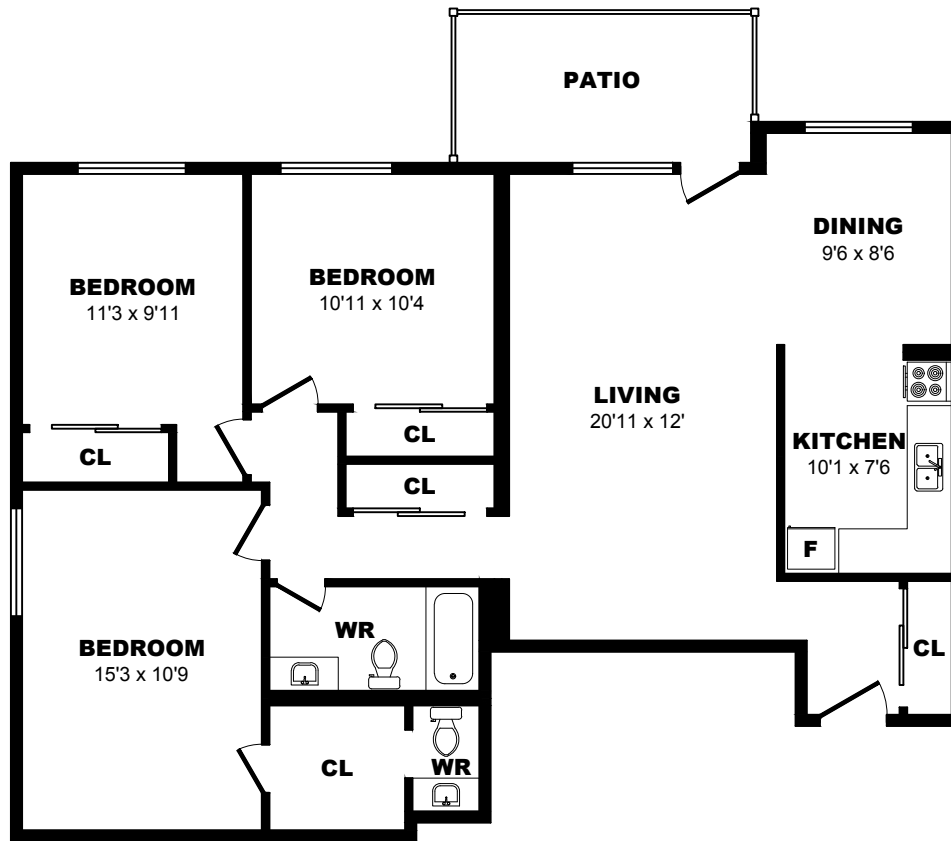

4067 Longmoor Dr, Burlington - 3 Bdrm A, 1215sf

All dimensions are approximate. Sizes and specifications are subject to change without notice E. & O. E.
 All illustrations are artist's concept. Actual usable floor space may vary slightly from stated floor area.

4067 Longmoor Dr, Burlington - 3 Bdrm B, 1196sf

All dimensions are approximate. Sizes and specifications are subject to change without notice E. & O. E.
 All illustrations are artist's concept. Actual usable floor space may vary slightly from stated floor area.