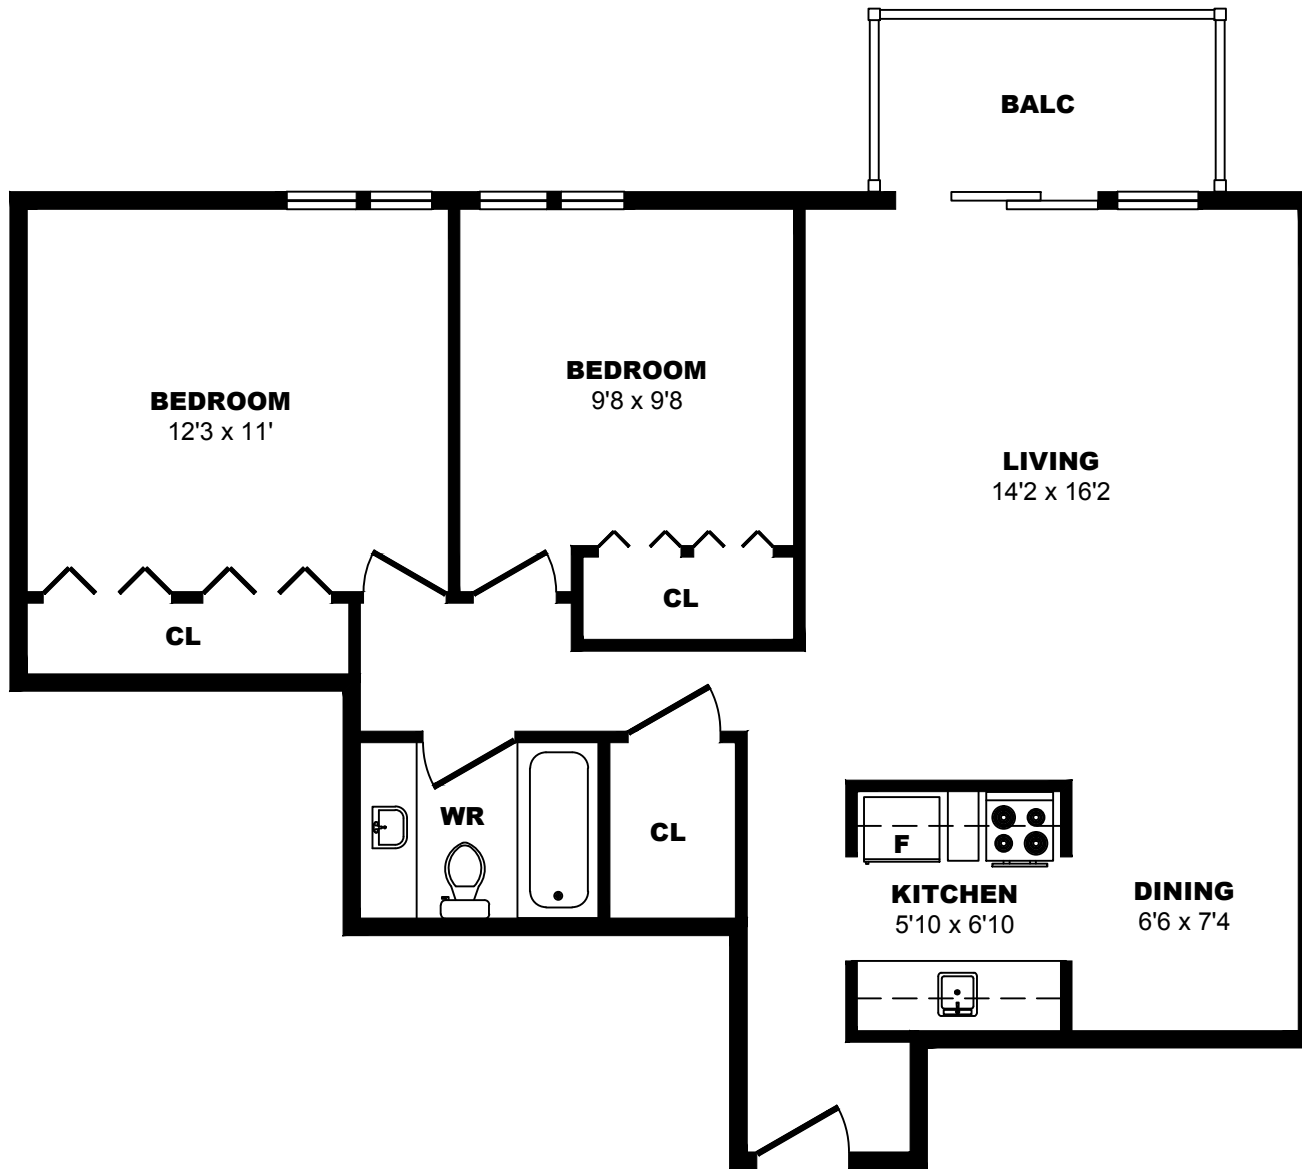

## 342 15th Ave SW, Calgary - Bachelor A, 410sf

All dimensions are approximate. Sizes and specifications are subject to change without notice E. & O. E.  
All illustrations are artist's concept. Actual usable floor space may vary slightly from stated floor area.

## 342 15th Ave SW, Calgary - 1 Bdrm A, 570sf

All dimensions are approximate. Sizes and specifications are subject to change without notice E. & O. E.  
All illustrations are artist's concept. Actual usable floor space may vary slightly from stated floor area.

## 342 15th Ave SW, Calgary - 1 Bdrm B, 540sf

All dimensions are approximate. Sizes and specifications are subject to change without notice E. & O. E.  
All illustrations are artist's concept. Actual usable floor space may vary slightly from stated floor area.

## 342 15th Ave SW, Calgary - 2 Bdrm A, 740sf

All dimensions are approximate. Sizes and specifications are subject to change without notice E. & O. E.  
All illustrations are artist's concept. Actual usable floor space may vary slightly from stated floor area.