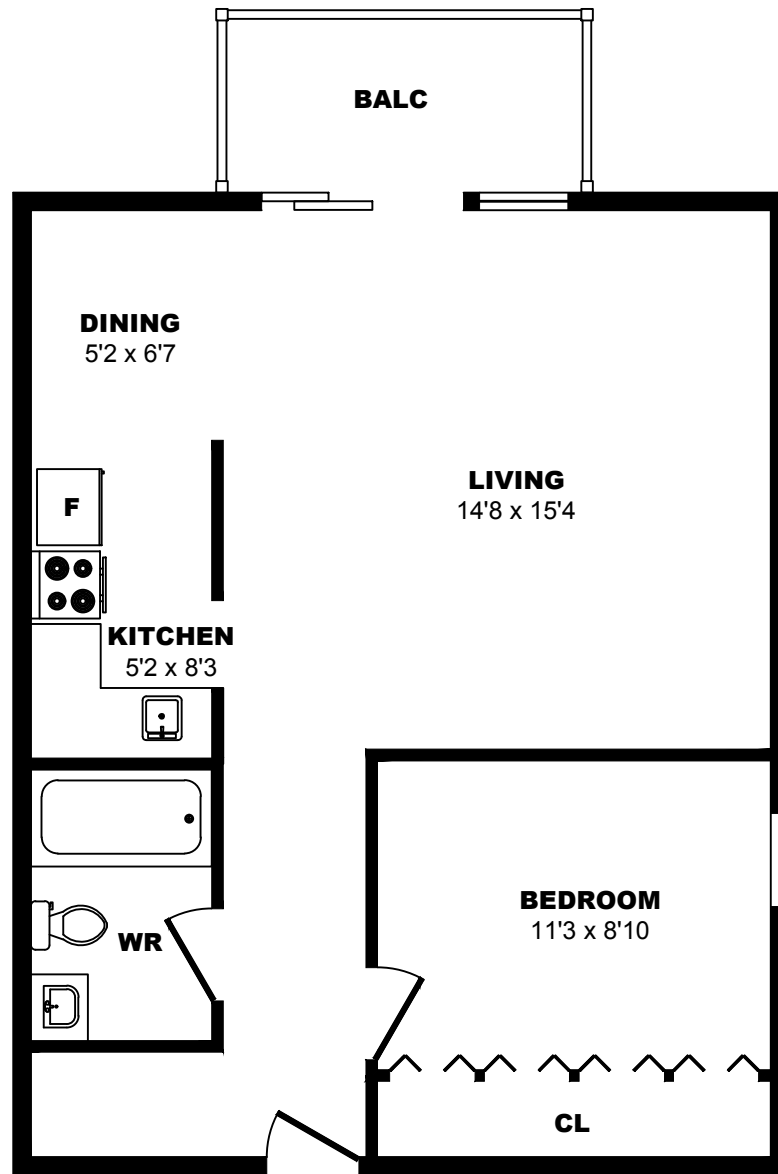

## 342 15th Ave SW, Calgary - Bachelor A, 410sf

All dimensions are approximate. Sizes and specifications are subject to change without notice E. & O. E.  
All illustrations are artist's concept. Actual usable floor space may vary slightly from stated floor area.

## 342 15th Ave SW, Calgary - 1 Bdrm A, 570sf

All dimensions are approximate. Sizes and specifications are subject to change without notice E. & O. E.  
All illustrations are artist's concept. Actual usable floor space may vary slightly from stated floor area.

## 342 15th Ave SW, Calgary - 1 Bdrm B, 540sf

All dimensions are approximate. Sizes and specifications are subject to change without notice E. & O. E.  
All illustrations are artist's concept. Actual usable floor space may vary slightly from stated floor area.

## 342 15th Ave SW, Calgary - 2 Bdrm A, 740sf

All dimensions are approximate. Sizes and specifications are subject to change without notice E. & O. E.  
All illustrations are artist's concept. Actual usable floor space may vary slightly from stated floor area.