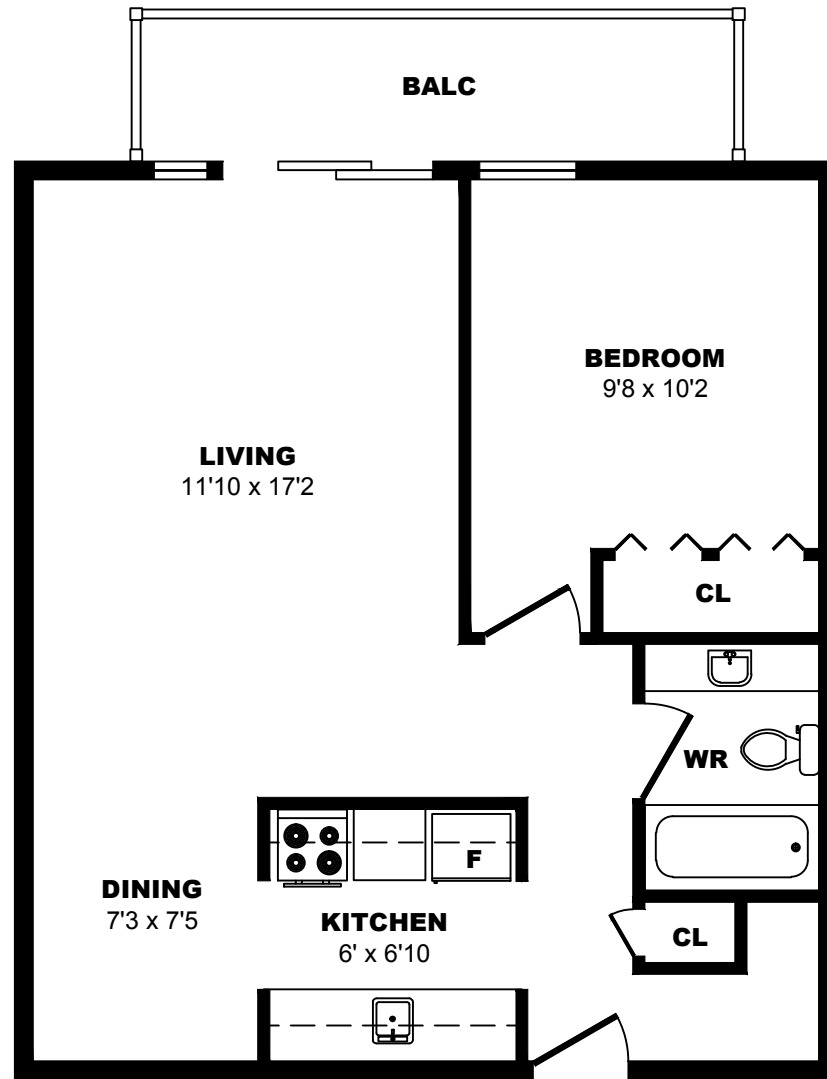

## 342 15th Ave SW, Calgary - Bachelor A, 410sf

All dimensions are approximate. Sizes and specifications are subject to change without notice E. & O. E.  
All illustrations are artist's concept. Actual usable floor space may vary slightly from stated floor area.

## 342 15th Ave SW, Calgary - 1 Bdrm A, 570sf

All dimensions are approximate. Sizes and specifications are subject to change without notice E. & O. E.  
All illustrations are artist's concept. Actual usable floor space may vary slightly from stated floor area.

## 342 15th Ave SW, Calgary - 1 Bdrm B, 540sf

All dimensions are approximate. Sizes and specifications are subject to change without notice E. & O. E.  
All illustrations are artist's concept. Actual usable floor space may vary slightly from stated floor area.

## 342 15th Ave SW, Calgary - 2 Bdrm A, 740sf

All dimensions are approximate. Sizes and specifications are subject to change without notice E. & O. E.  
All illustrations are artist's concept. Actual usable floor space may vary slightly from stated floor area.