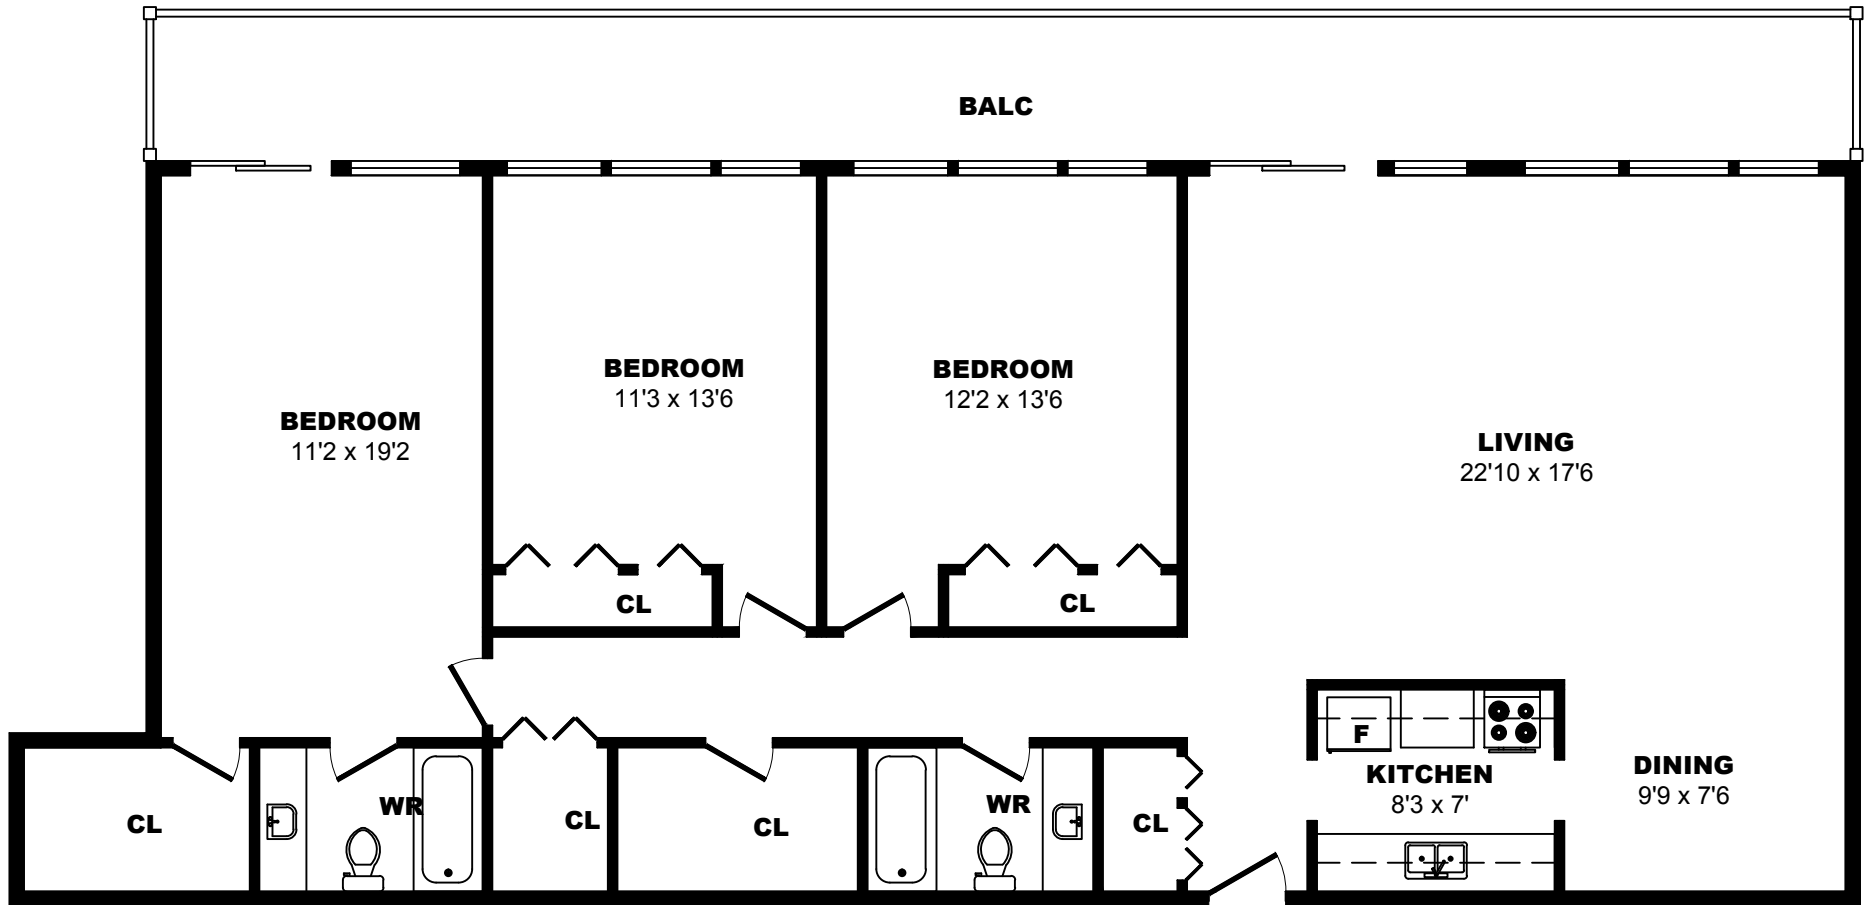

6707 Elbow Dr SW, Calgary - 3 Bdrm C, 1820sf

All dimensions are approximate. Sizes and specifications are subject to change without notice E. & O. E.
 All illustrations are artist's concept. Actual usable floor space may vary slightly from stated floor area.

6707 Elbow Dr SW, Calgary - 3 Bdrm D, 1470sf

All dimensions are approximate. Sizes and specifications are subject to change without notice E. & O. E.
All illustrations are artist's concept. Actual usable floor space may vary slightly from stated floor area.

6707 Elbow Dr SW, Calgary - 3 Bdrm E, 1710sf

All dimensions are approximate. Sizes and specifications are subject to change without notice E. & O. E.
 All illustrations are artist's concept. Actual usable floor space may vary slightly from stated floor area.

6707 Elbow Dr SW, Calgary - 3 Bdrm F, 1470sf

All dimensions are approximate. Sizes and specifications are subject to change without notice E. & O. E.
All illustrations are artist's concept. Actual usable floor space may vary slightly from stated floor area.