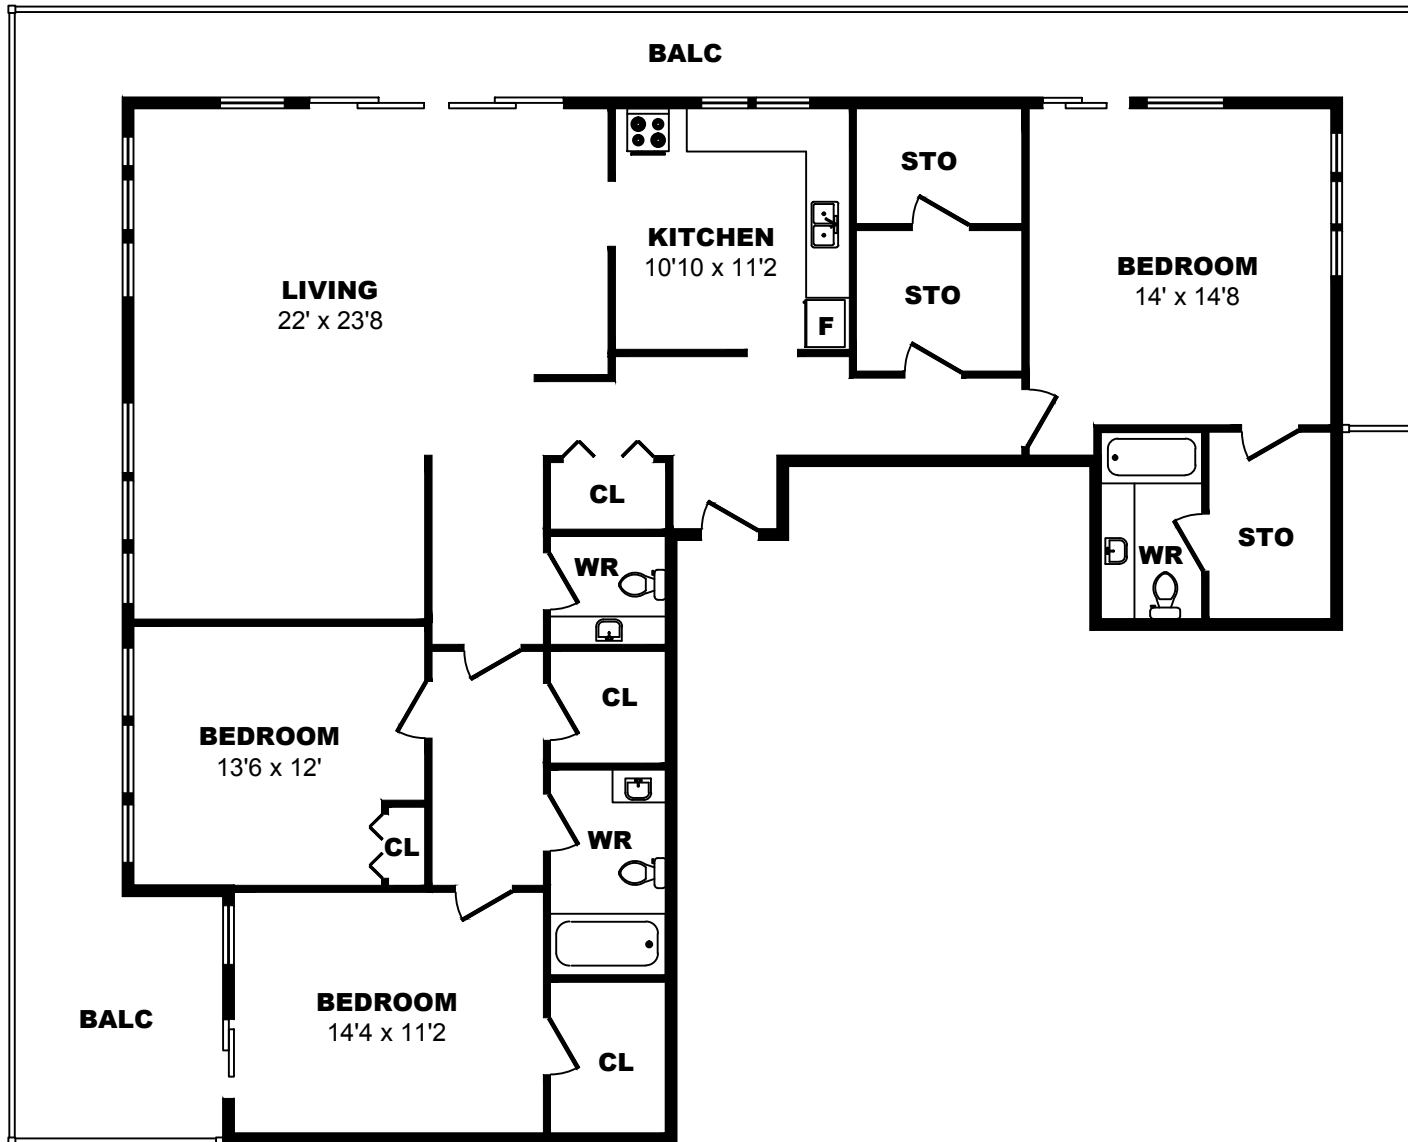

6707 Elbow Dr SW, Calgary - 3 Bdrm B, 1790sf

All dimensions are approximate. Sizes and specifications are subject to change without notice E. & O. E.
All illustrations are artist's concept. Actual usable floor space may vary slightly from stated floor area.

6707 Elbow Dr SW, Calgary - 3 Bdrm C, 1820sf

All dimensions are approximate. Sizes and specifications are subject to change without notice E. & O. E.
 All illustrations are artist's concept. Actual usable floor space may vary slightly from stated floor area.

6707 Elbow Dr SW, Calgary - 3 Bdrm D, 1470sf

All dimensions are approximate. Sizes and specifications are subject to change without notice E. & O. E.
All illustrations are artist's concept. Actual usable floor space may vary slightly from stated floor area.