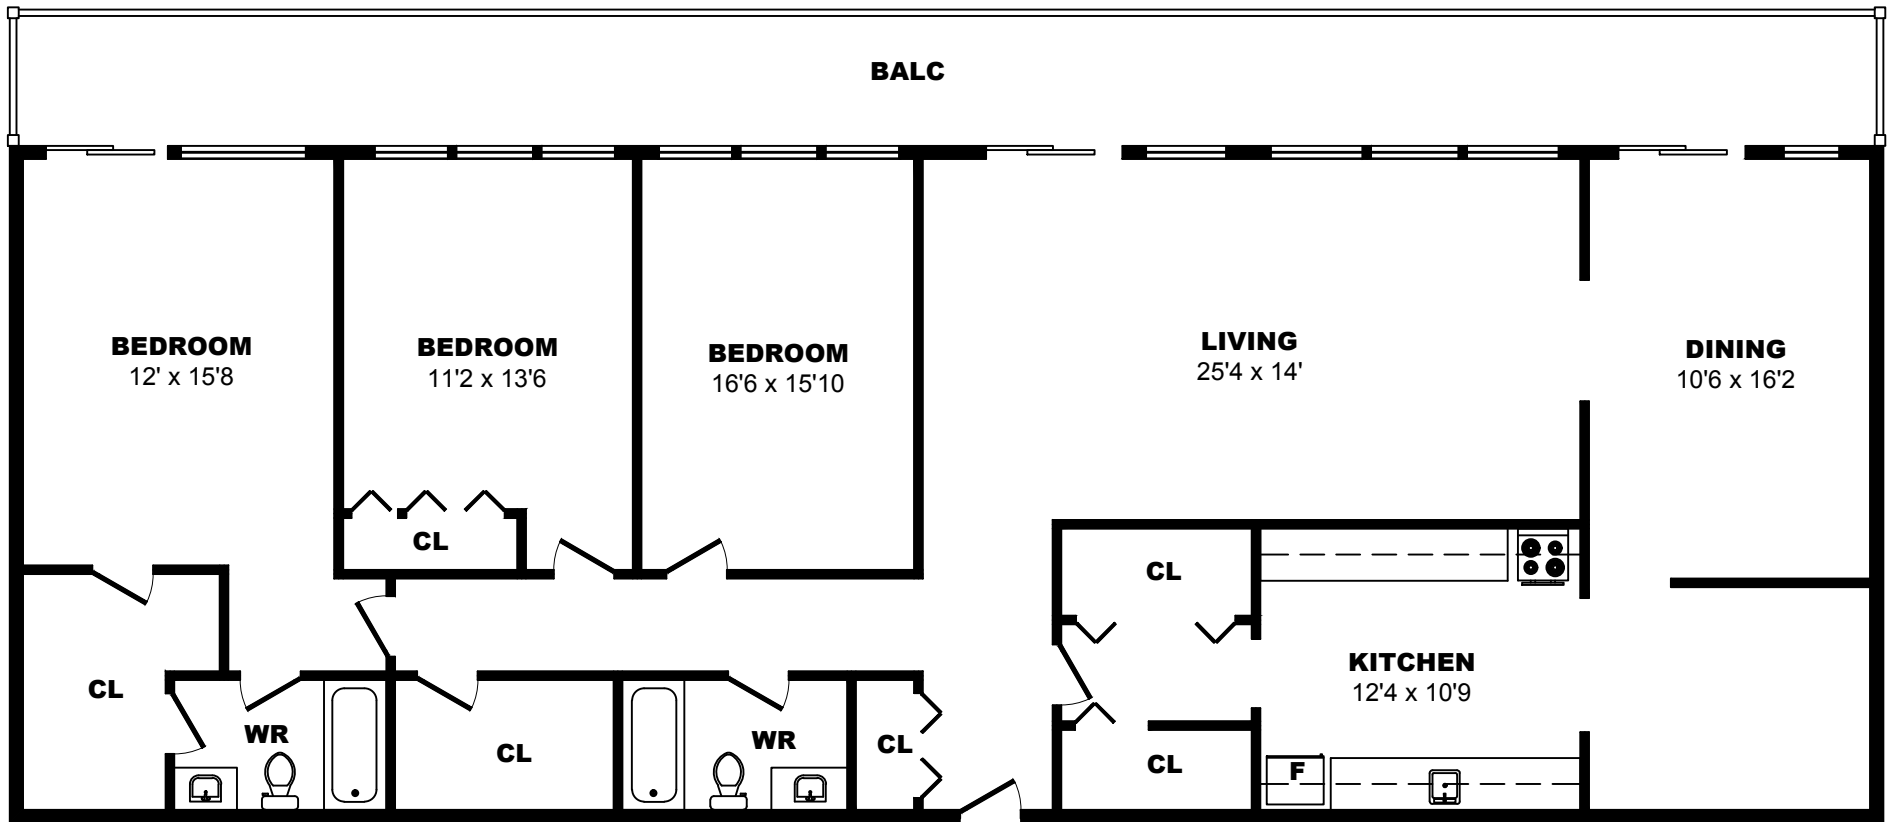

6707 Elbow Dr SW, Calgary - 3 Bdrm A, 1700sf

All dimensions are approximate. Sizes and specifications are subject to change without notice E. & O. E.
 All illustrations are artist's concept. Actual usable floor space may vary slightly from stated floor area.

6707 Elbow Dr SW, Calgary - 3 Bdrm B, 1790sf

All dimensions are approximate. Sizes and specifications are subject to change without notice E. & O. E.
All illustrations are artist's concept. Actual usable floor space may vary slightly from stated floor area.

6707 Elbow Dr SW, Calgary - 3 Bdrm C, 1820sf

All dimensions are approximate. Sizes and specifications are subject to change without notice E. & O. E.
 All illustrations are artist's concept. Actual usable floor space may vary slightly from stated floor area.

6707 Elbow Dr SW, Calgary - 3 Bdrm D, 1470sf

All dimensions are approximate. Sizes and specifications are subject to change without notice E. & O. E.
All illustrations are artist's concept. Actual usable floor space may vary slightly from stated floor area.