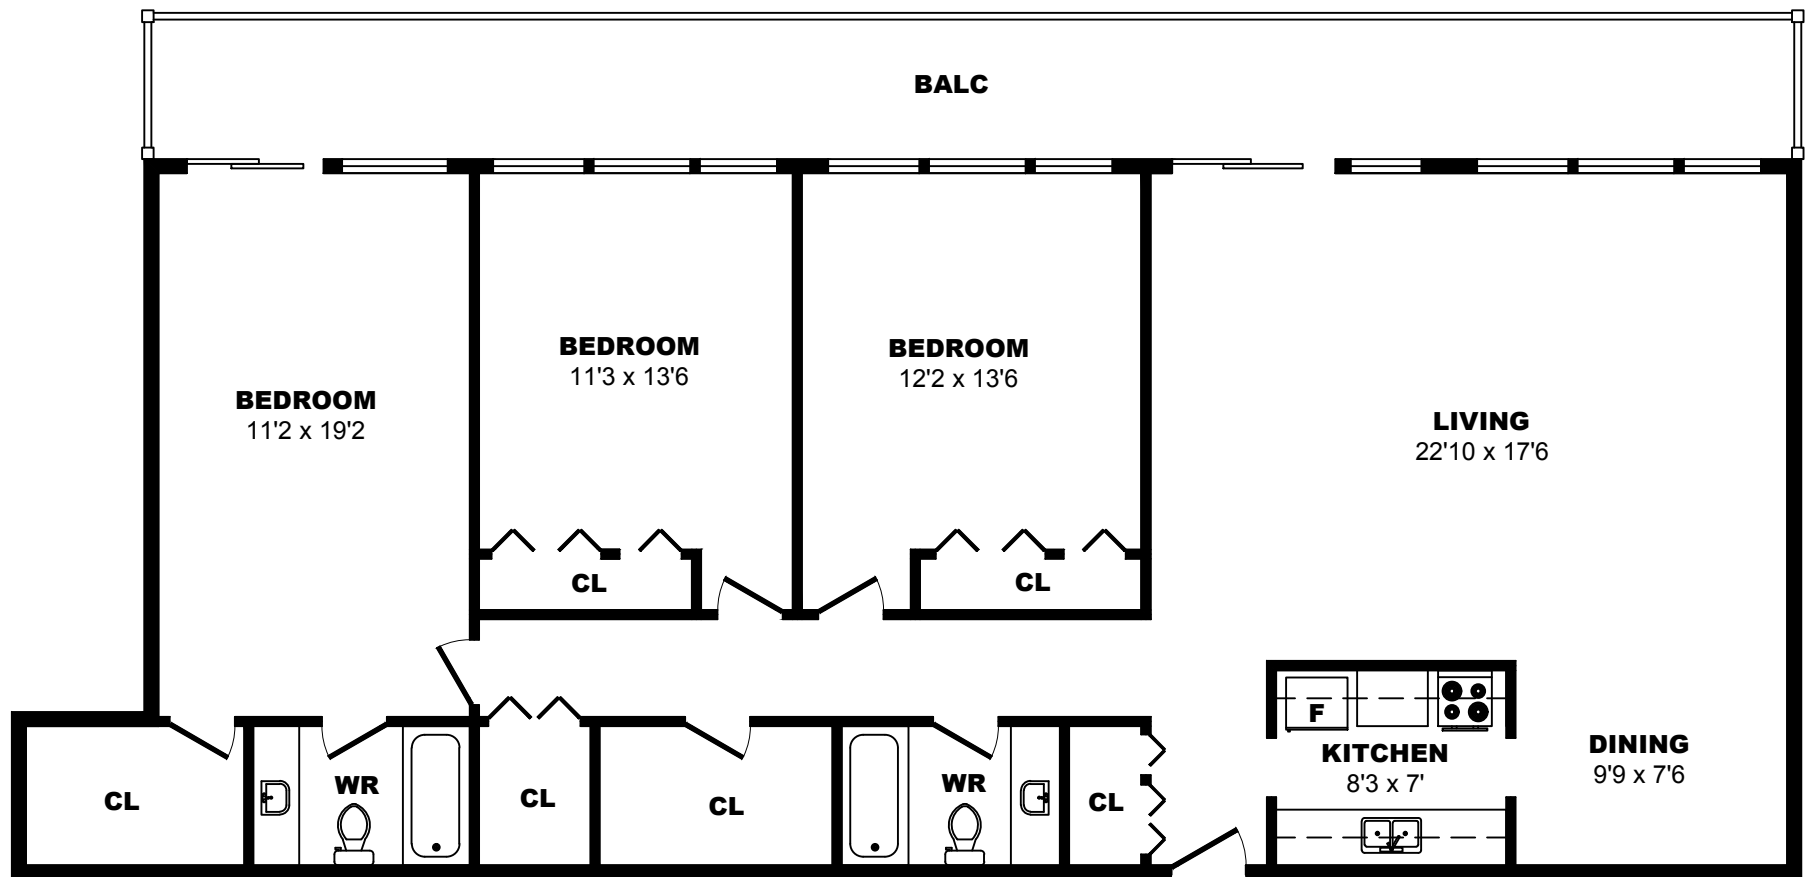

6707 Elbow Dr SW, Calgary - 3 Bdrm A, 1700sf

All dimensions are approximate. Sizes and specifications are subject to change without notice E. & O. E.
 All illustrations are artist's concept. Actual usable floor space may vary slightly from stated floor area.

6707 Elbow Dr SW, Calgary - 3 Bdrm B, 1790sf

All dimensions are approximate. Sizes and specifications are subject to change without notice E. & O. E.
All illustrations are artist's concept. Actual usable floor space may vary slightly from stated floor area.

6707 Elbow Dr SW, Calgary - 3 Bdrm C, 1820sf

All dimensions are approximate. Sizes and specifications are subject to change without notice E. & O. E.
 All illustrations are artist's concept. Actual usable floor space may vary slightly from stated floor area.

6707 Elbow Dr SW, Calgary - 3 Bdrm D, 1470sf

All dimensions are approximate. Sizes and specifications are subject to change without notice E. & O. E.
All illustrations are artist's concept. Actual usable floor space may vary slightly from stated floor area.