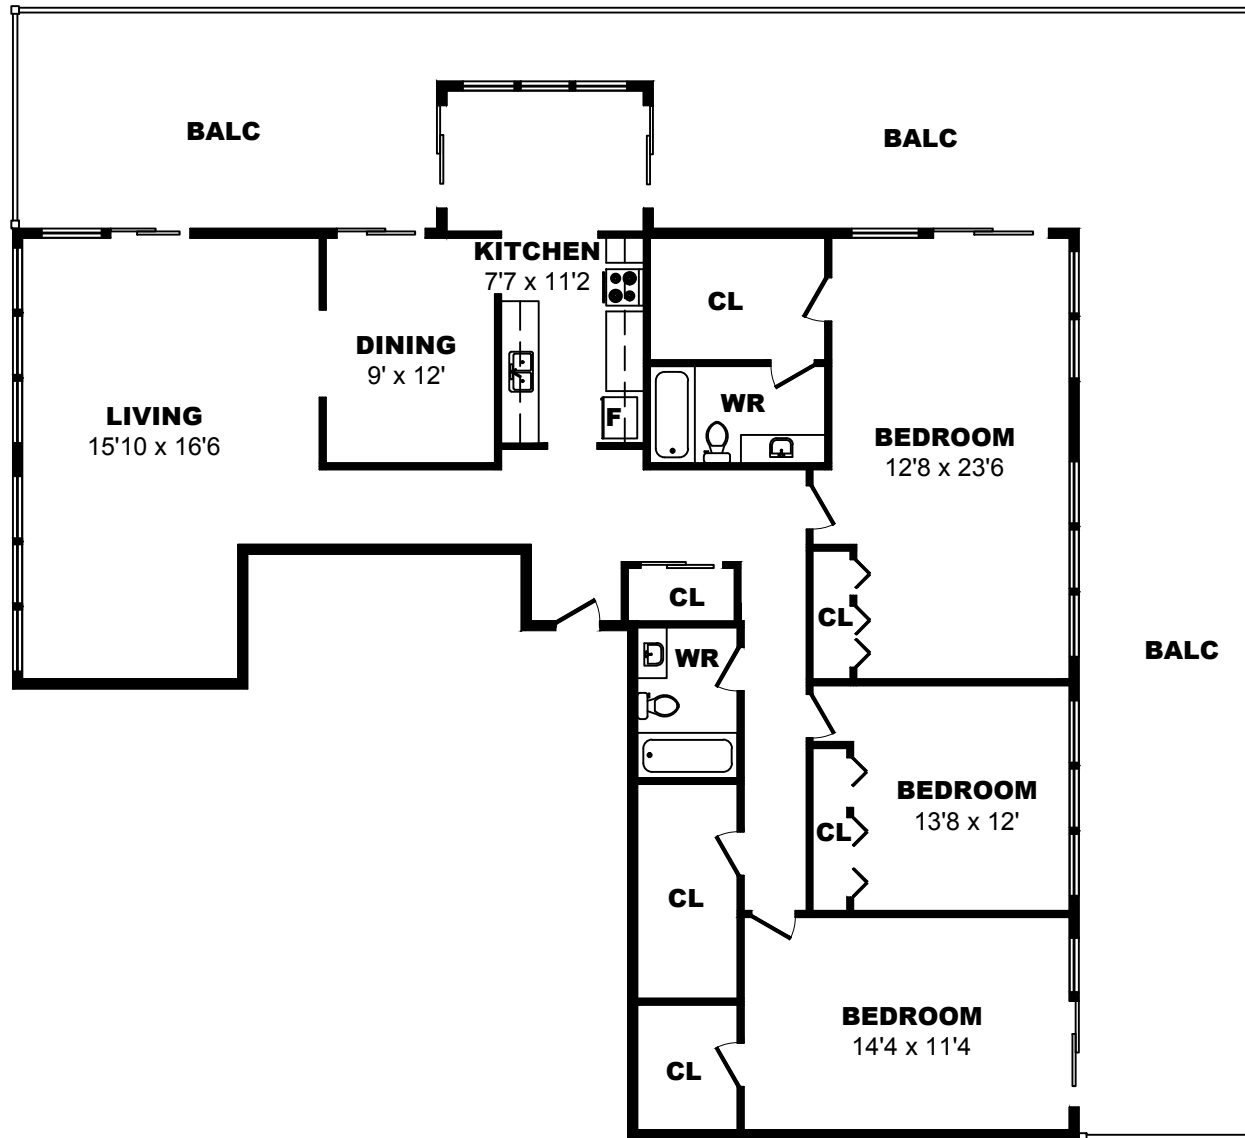

6707 Elbow Dr SW, Calgary - 3 Bdrm A, 1700sf

All dimensions are approximate. Sizes and specifications are subject to change without notice E. & O. E.
 All illustrations are artist's concept. Actual usable floor space may vary slightly from stated floor area.

6707 Elbow Dr SW, Calgary - 3 Bdrm B, 1790sf

All dimensions are approximate. Sizes and specifications are subject to change without notice E. & O. E.
All illustrations are artist's concept. Actual usable floor space may vary slightly from stated floor area.

6707 Elbow Dr SW, Calgary - 3 Bdrm C, 1820sf

All dimensions are approximate. Sizes and specifications are subject to change without notice E. & O. E.
 All illustrations are artist's concept. Actual usable floor space may vary slightly from stated floor area.