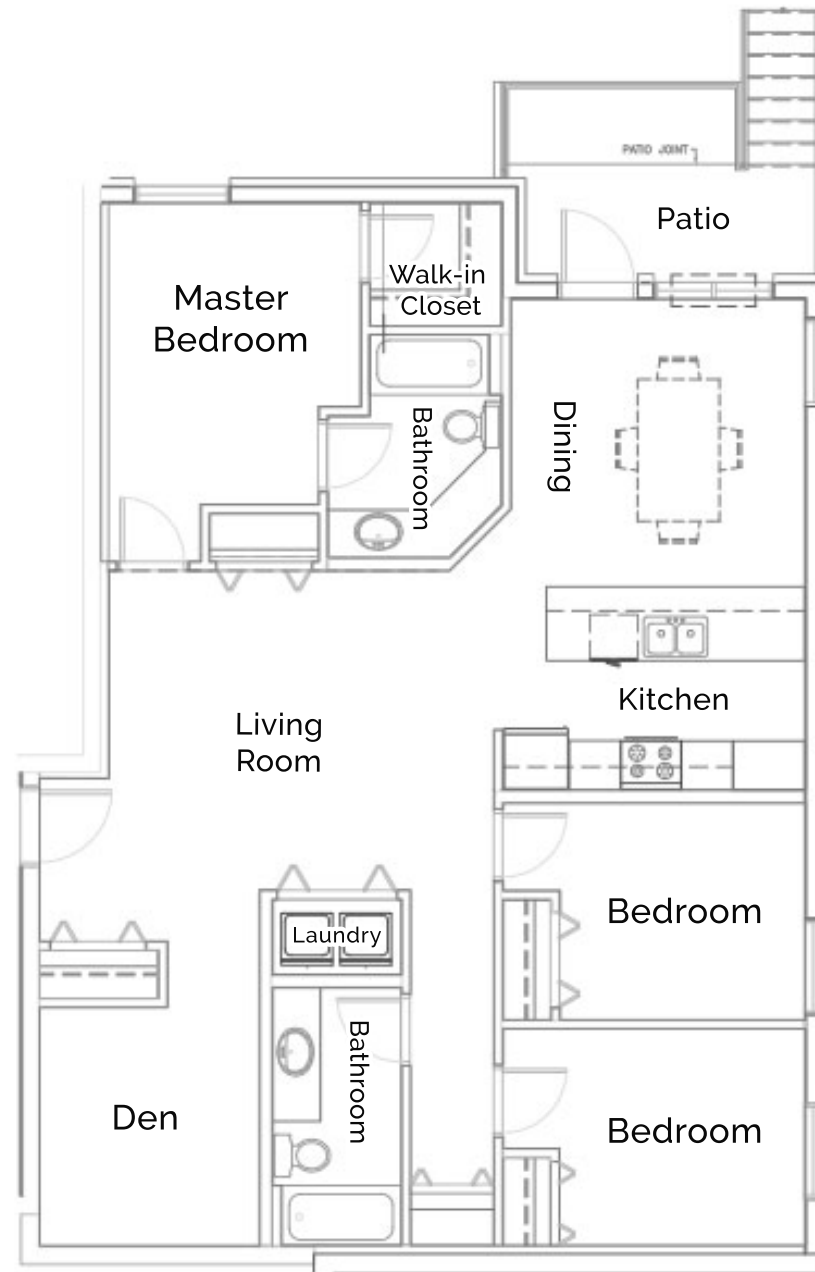

Infiniti on 105

11711 105 Ave NW,
Edmonton, AB

Suite Type 7 - 3 Bedroom, 2 Bathroom + Den 1,355 SQ. FT - main floor

All dimensions are approximate. Sizes and specifications are subject to change without notice. E & O.E.
All illustrations are artist's concept. Actual usable floor space may vary slightly from stated floor area.