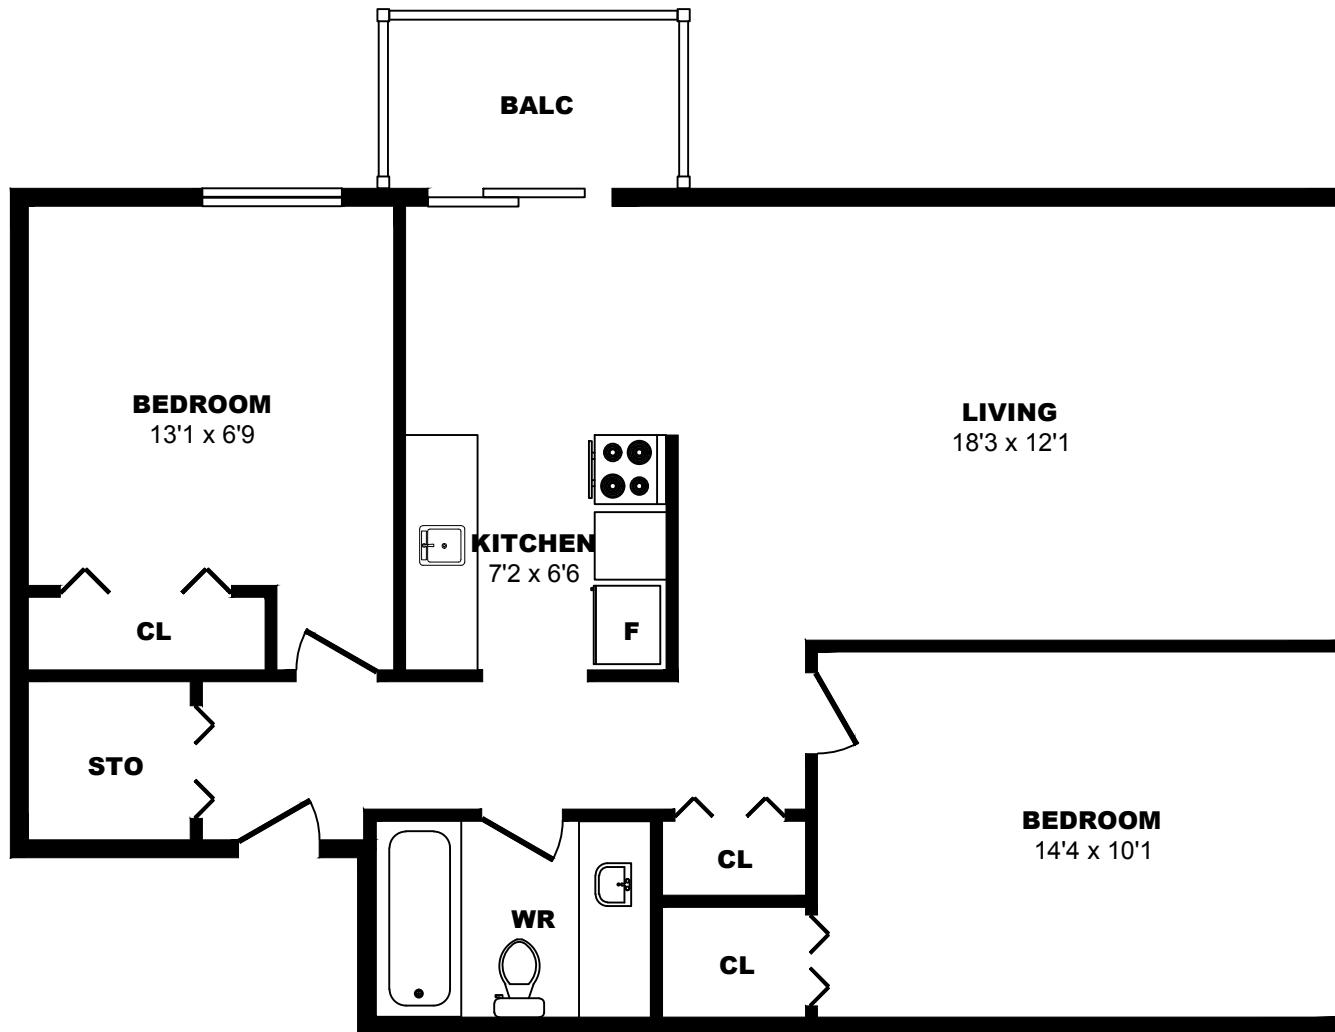

1116 Hamilton St, New Westminster - 2 Bdrm A, 780sf

All dimensions are approximate. Sizes and specifications are subject to change without notice E. & O. E.
 All illustrations are artist's concept. Actual usable floor space may vary slightly from stated floor area.

1116 Hamilton St, New Westminster - 2 Bdrm B, 850sf

All dimensions are approximate. Sizes and specifications are subject to change without notice E. & O. E.
 All illustrations are artist's concept. Actual usable floor space may vary slightly from stated floor area.

1116 Hamilton St, New Westminster - 2 Bdrm C, 880sf

All dimensions are approximate. Sizes and specifications are subject to change without notice E. & O. E.
All illustrations are artist's concept. Actual usable floor space may vary slightly from stated floor area.