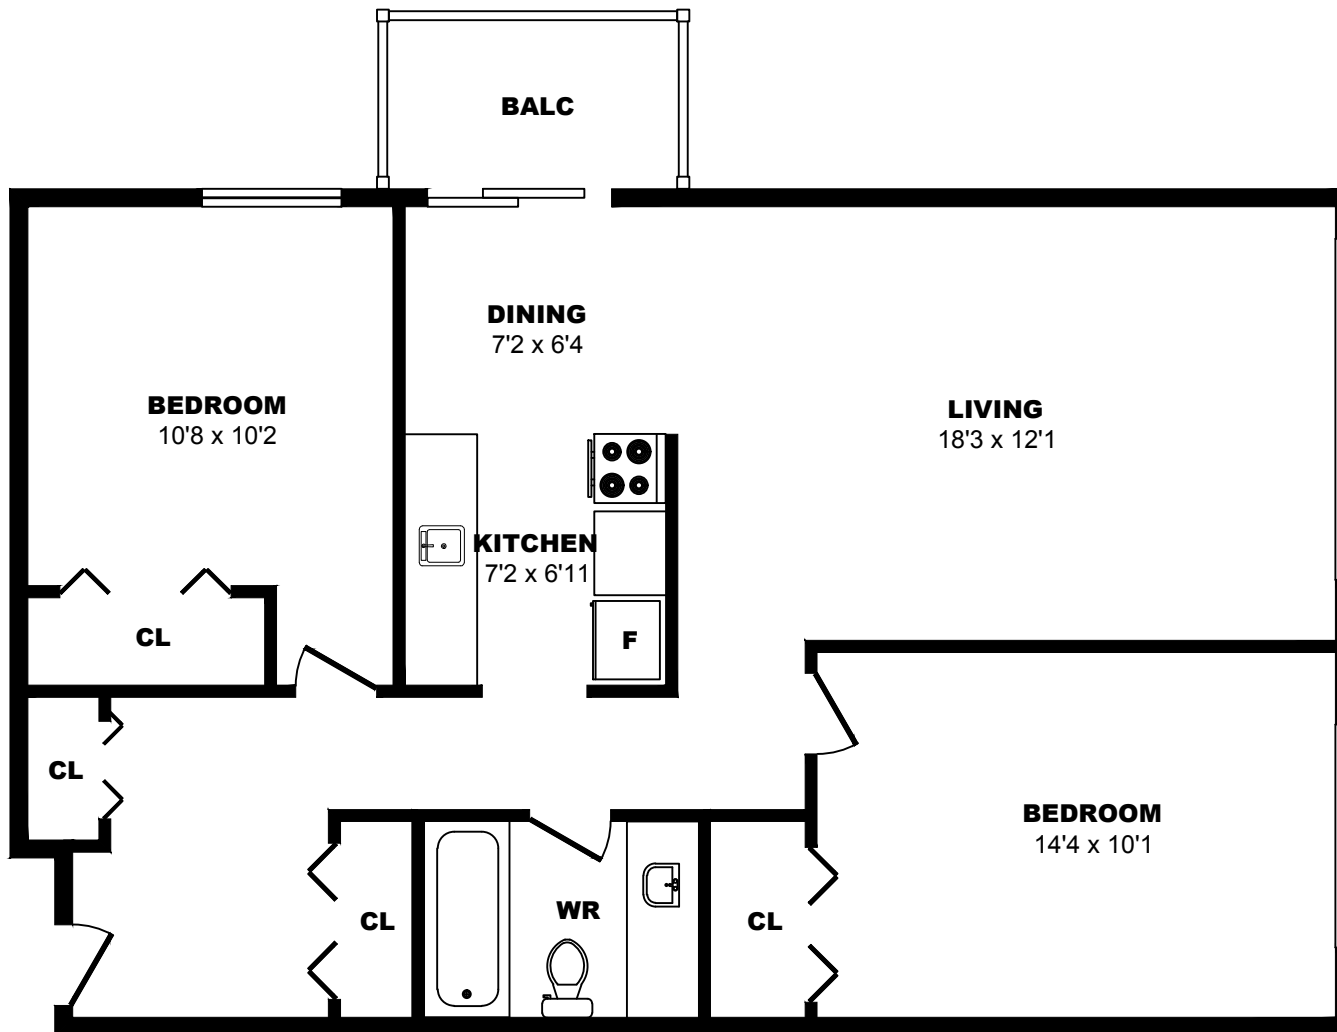

1116 Hamilton St, New Westminster - 2 Bdrm A, 780sf

All dimensions are approximate. Sizes and specifications are subject to change without notice E. & O. E.
 All illustrations are artist's concept. Actual usable floor space may vary slightly from stated floor area.

1116 Hamilton St, New Westminster - 2 Bdrm B, 850sf

All dimensions are approximate. Sizes and specifications are subject to change without notice E. & O. E.
 All illustrations are artist's concept. Actual usable floor space may vary slightly from stated floor area.

1116 Hamilton St, New Westminster - 2 Bdrm C, 880sf

All dimensions are approximate. Sizes and specifications are subject to change without notice E. & O. E.
All illustrations are artist's concept. Actual usable floor space may vary slightly from stated floor area.