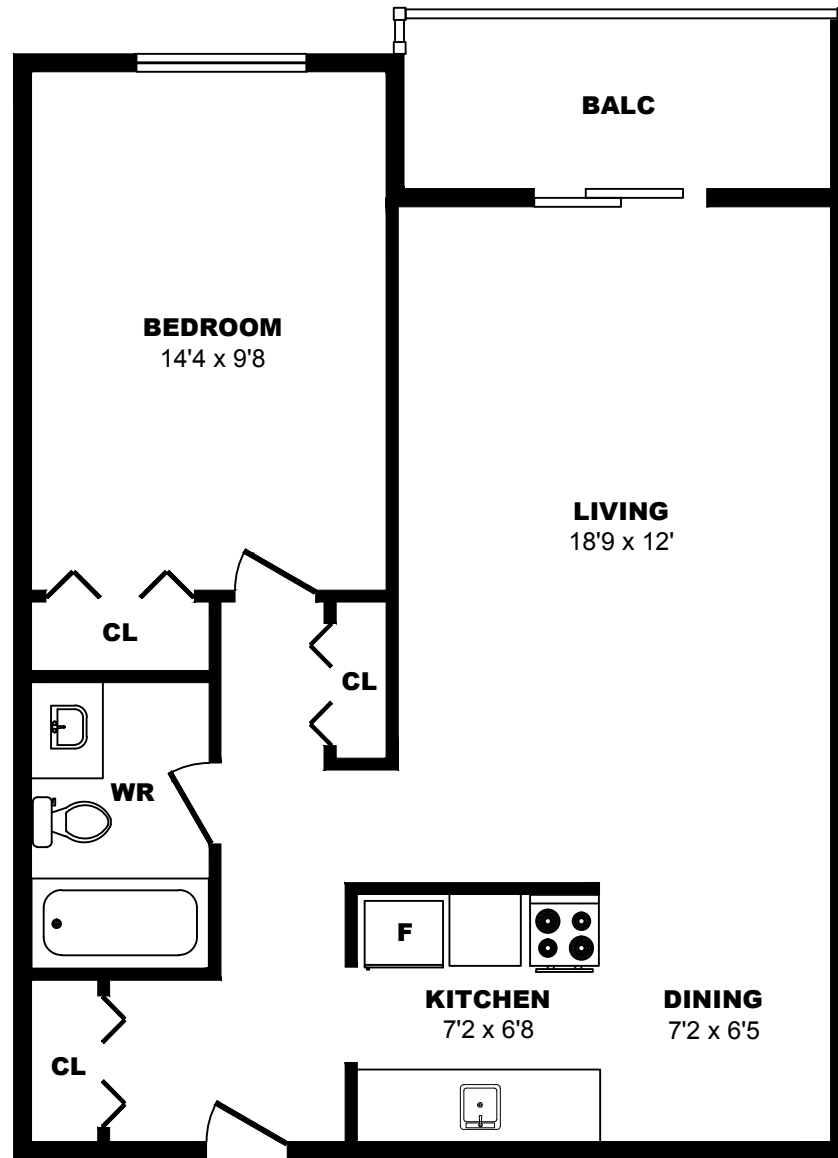

1116 Hamilton St, New Westminster - 1 Bdrm A, 730sf

All dimensions are approximate. Sizes and specifications are subject to change without notice E. & O. E.
All illustrations are artist's concept. Actual usable floor space may vary slightly from stated floor area.

1116 Hamilton St, New Westminster - 1 Bdrm B, 660sf

All dimensions are approximate. Sizes and specifications are subject to change without notice E. & O. E.
All illustrations are artist's concept. Actual usable floor space may vary slightly from stated floor area.

1116 Hamilton St, New Westminster - 1 Bdrm C, 700sf

All dimensions are approximate. Sizes and specifications are subject to change without notice E. & O. E.
All illustrations are artist's concept. Actual usable floor space may vary slightly from stated floor area.