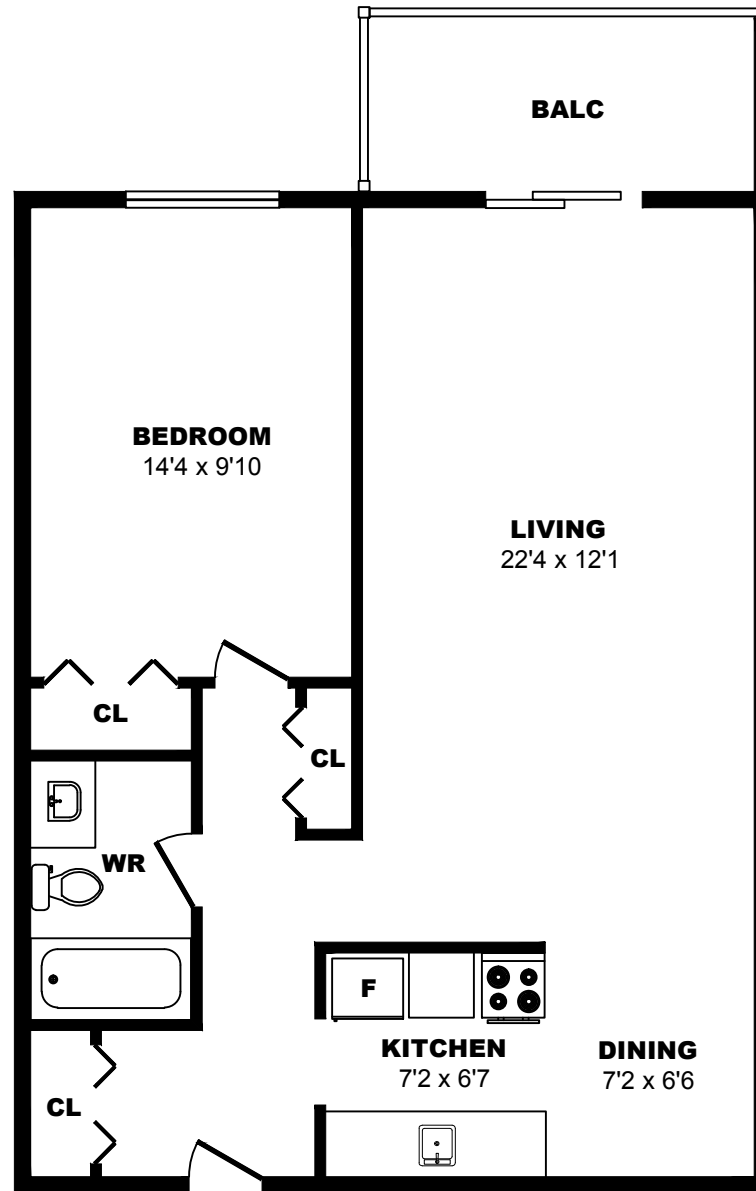

1116 Hamilton St, New Westminster - 1 Bdrm A, 730sf

All dimensions are approximate. Sizes and specifications are subject to change without notice E. & O. E.
All illustrations are artist's concept. Actual usable floor space may vary slightly from stated floor area.

1116 Hamilton St, New Westminster - 1 Bdrm B, 660sf

All dimensions are approximate. Sizes and specifications are subject to change without notice E. & O. E.
All illustrations are artist's concept. Actual usable floor space may vary slightly from stated floor area.

1116 Hamilton St, New Westminster - 1 Bdrm C, 700sf

All dimensions are approximate. Sizes and specifications are subject to change without notice E. & O. E.
All illustrations are artist's concept. Actual usable floor space may vary slightly from stated floor area.