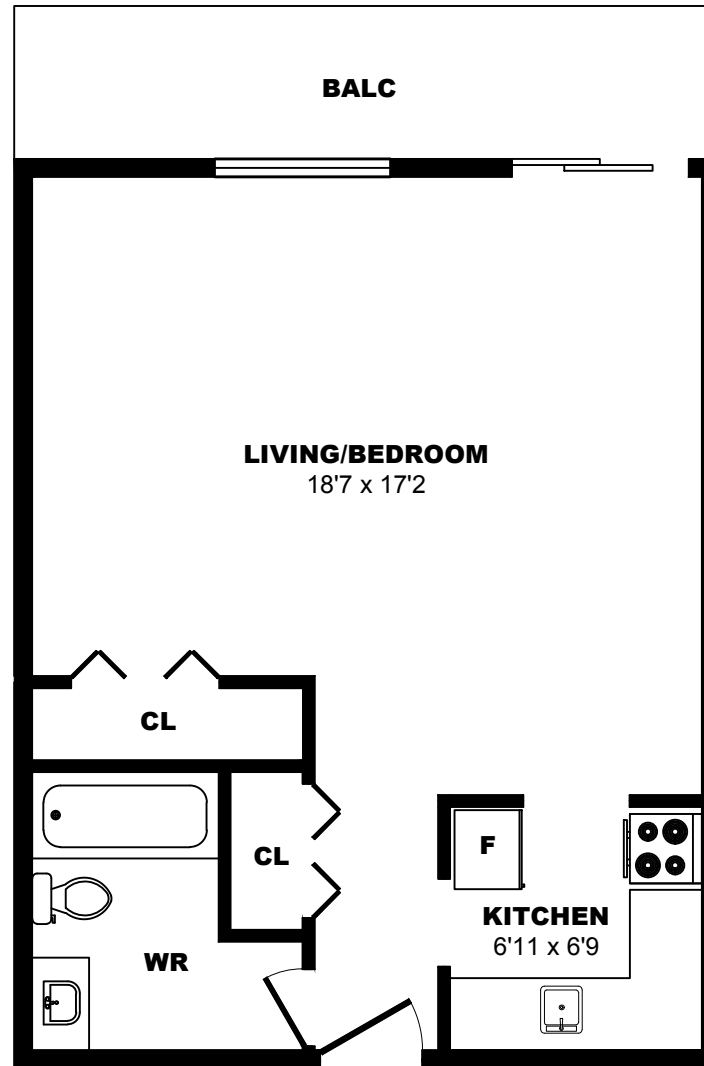

## 1021 4th Ave, New Westminster - Bachelor B, 490sf

All dimensions are approximate. Sizes and specifications are subject to change without notice E. & O. E.  
All illustrations are artist's concept. Actual usable floor space may vary slightly from stated floor area.

## 1021 4th Ave, New Westminster - Bachelor C, 500sf

All dimensions are approximate. Sizes and specifications are subject to change without notice E. & O. E.  
All illustrations are artist's concept. Actual usable floor space may vary slightly from stated floor area.

## 1021 4th Ave, New Westminster - Bachelor D, 510sf

All dimensions are approximate. Sizes and specifications are subject to change without notice E. & O. E.  
All illustrations are artist's concept. Actual usable floor space may vary slightly from stated floor area.

## 1021 4th Ave, New Westminster - Bachelor E, 490sf

All dimensions are approximate. Sizes and specifications are subject to change without notice E. & O. E.  
All illustrations are artist's concept. Actual usable floor space may vary slightly from stated floor area.