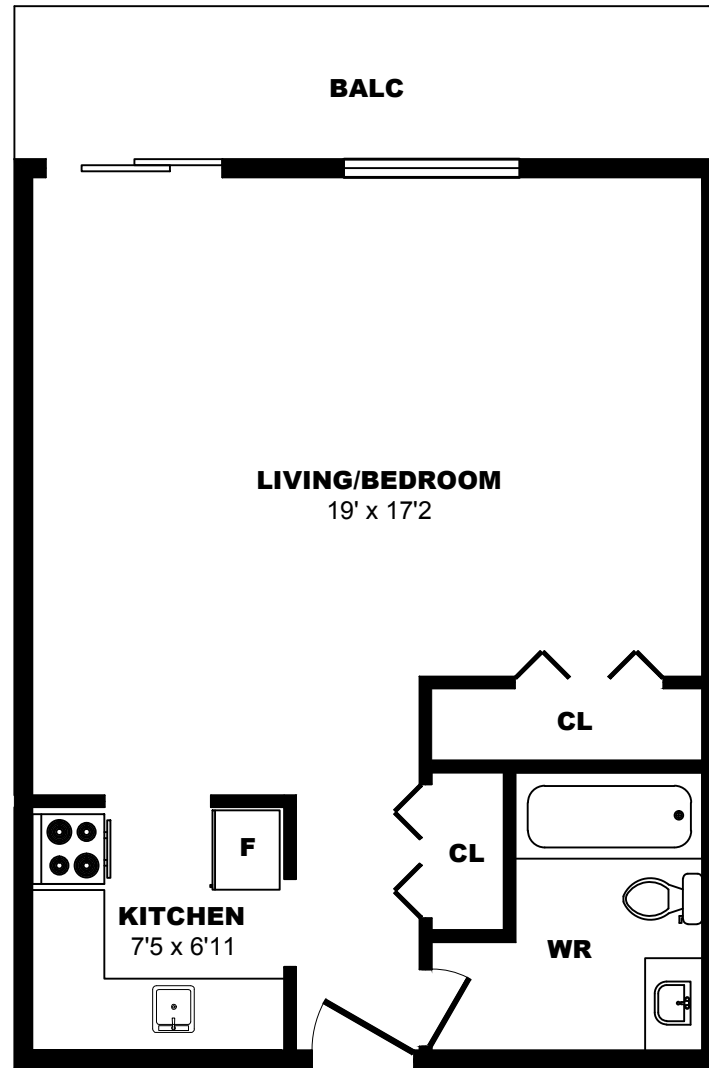

## 1021 4th Ave, New Westminster - Bachelor A, 490sf

All dimensions are approximate. Sizes and specifications are subject to change without notice E. & O. E.  
All illustrations are artist's concept. Actual usable floor space may vary slightly from stated floor area.

## 1021 4th Ave, New Westminster - Bachelor B, 490sf

All dimensions are approximate. Sizes and specifications are subject to change without notice E. & O. E.  
All illustrations are artist's concept. Actual usable floor space may vary slightly from stated floor area.

## 1021 4th Ave, New Westminster - Bachelor C, 500sf

All dimensions are approximate. Sizes and specifications are subject to change without notice E. & O. E.  
All illustrations are artist's concept. Actual usable floor space may vary slightly from stated floor area.

## 1021 4th Ave, New Westminster - Bachelor D, 510sf

All dimensions are approximate. Sizes and specifications are subject to change without notice E. & O. E.  
All illustrations are artist's concept. Actual usable floor space may vary slightly from stated floor area.