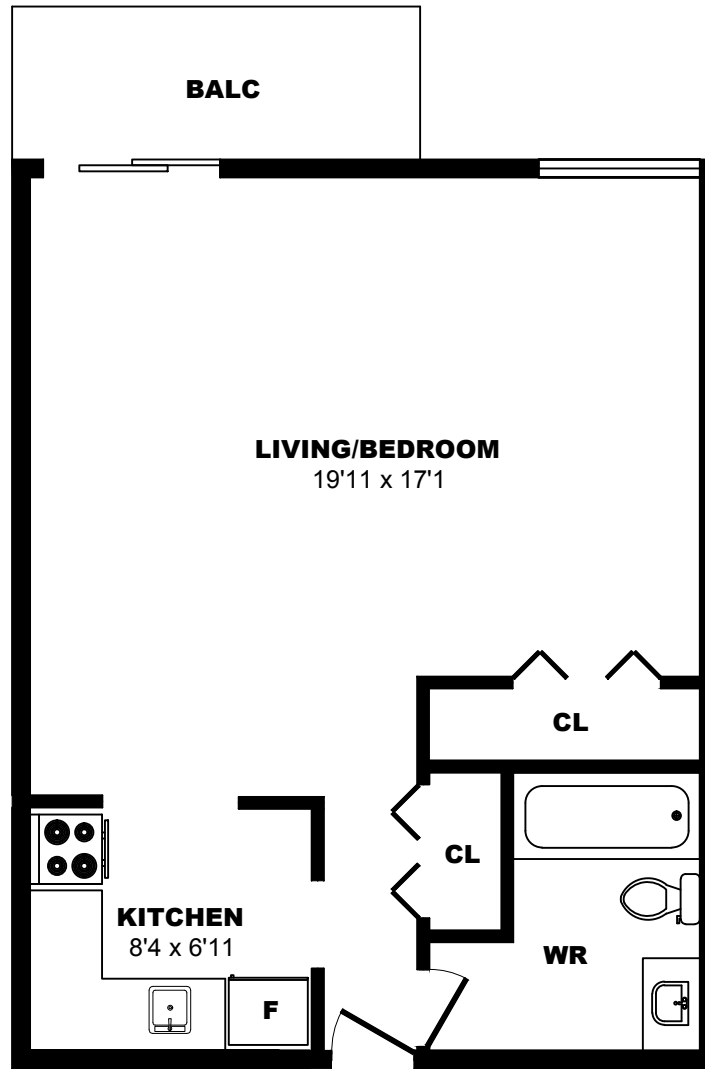

## 1021 4th Ave, New Westminster - Bachelor A, 490sf

All dimensions are approximate. Sizes and specifications are subject to change without notice E. & O. E.  
All illustrations are artist's concept. Actual usable floor space may vary slightly from stated floor area.

## 1021 4th Ave, New Westminster - Bachelor B, 490sf

All dimensions are approximate. Sizes and specifications are subject to change without notice E. & O. E.  
All illustrations are artist's concept. Actual usable floor space may vary slightly from stated floor area.

## 1021 4th Ave, New Westminster - Bachelor C, 500sf

All dimensions are approximate. Sizes and specifications are subject to change without notice E. & O. E.  
All illustrations are artist's concept. Actual usable floor space may vary slightly from stated floor area.

## 1021 4th Ave, New Westminster - Bachelor D, 510sf

All dimensions are approximate. Sizes and specifications are subject to change without notice E. & O. E.  
All illustrations are artist's concept. Actual usable floor space may vary slightly from stated floor area.