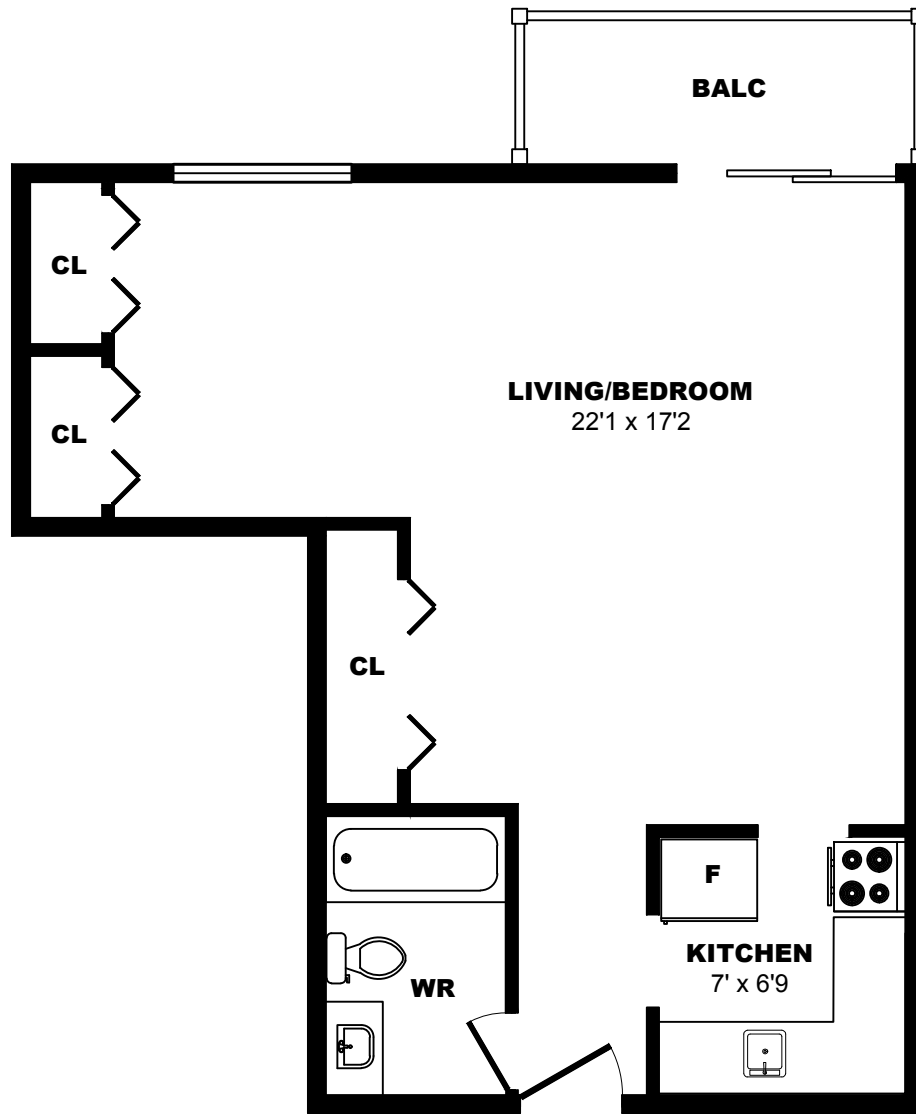

## 1021 4th Ave, New Westminster - Bachelor A, 490sf

All dimensions are approximate. Sizes and specifications are subject to change without notice E. & O. E.  
All illustrations are artist's concept. Actual usable floor space may vary slightly from stated floor area.

## 1021 4th Ave, New Westminster - Bachelor B, 490sf

All dimensions are approximate. Sizes and specifications are subject to change without notice E. & O. E.  
All illustrations are artist's concept. Actual usable floor space may vary slightly from stated floor area.

## 1021 4th Ave, New Westminster - Bachelor C, 500sf

All dimensions are approximate. Sizes and specifications are subject to change without notice E. & O. E.  
All illustrations are artist's concept. Actual usable floor space may vary slightly from stated floor area.

## 1021 4th Ave, New Westminster - Bachelor D, 510sf

All dimensions are approximate. Sizes and specifications are subject to change without notice E. & O. E.  
All illustrations are artist's concept. Actual usable floor space may vary slightly from stated floor area.