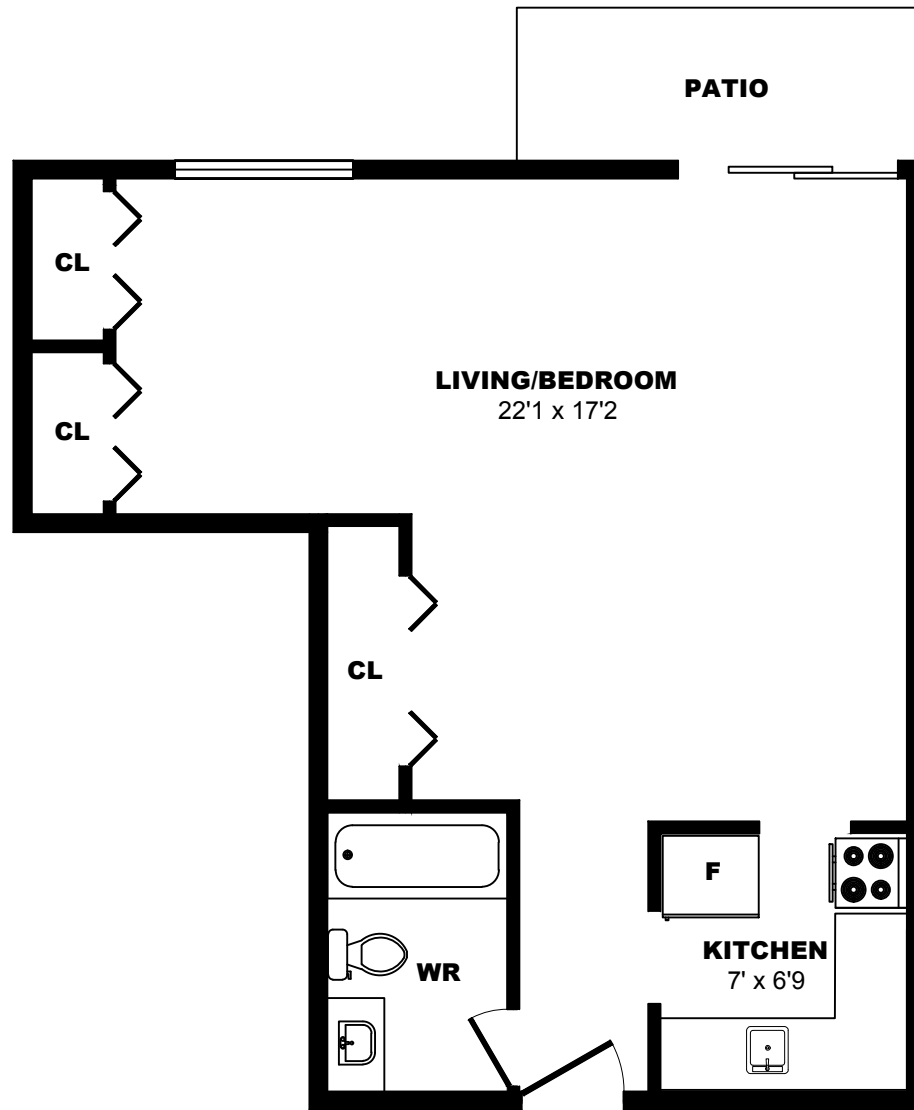

## 1021 4th Ave, New Westminster - Bachelor C, 500sf

All dimensions are approximate. Sizes and specifications are subject to change without notice E. & O. E.  
All illustrations are artist's concept. Actual usable floor space may vary slightly from stated floor area.

## 1021 4th Ave, New Westminster - Bachelor D, 510sf

All dimensions are approximate. Sizes and specifications are subject to change without notice E. & O. E.  
All illustrations are artist's concept. Actual usable floor space may vary slightly from stated floor area.

## 1021 4th Ave, New Westminster - Bachelor E, 490sf

All dimensions are approximate. Sizes and specifications are subject to change without notice E. & O. E.  
All illustrations are artist's concept. Actual usable floor space may vary slightly from stated floor area.

## 1021 4th Ave, New Westminster - Bachelor F, 490sf

All dimensions are approximate. Sizes and specifications are subject to change without notice E. & O. E.  
All illustrations are artist's concept. Actual usable floor space may vary slightly from stated floor area.