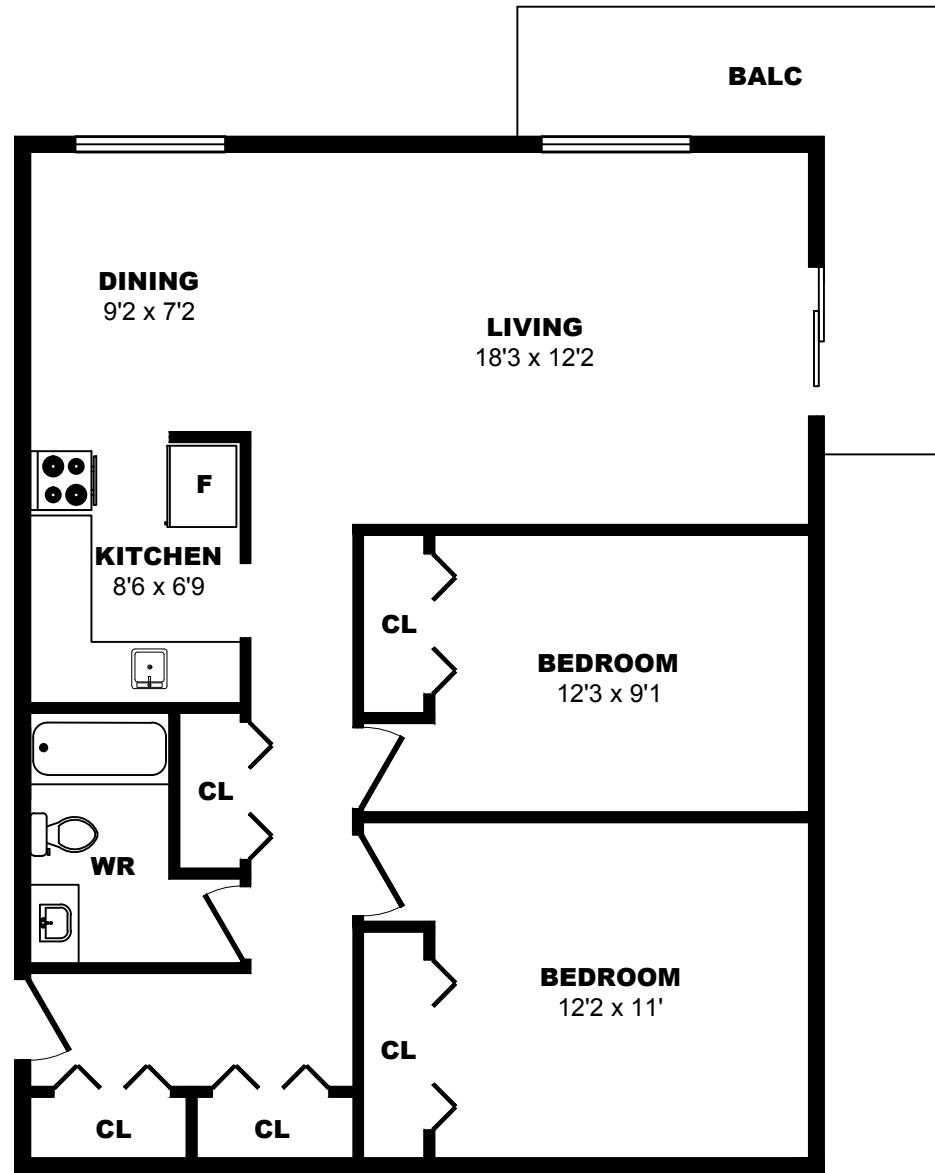

1021 4th Ave, New Westminster - 2 Bdrm B, 900sf

All dimensions are approximate. Sizes and specifications are subject to change without notice E. & O. E.
All illustrations are artist's concept. Actual usable floor space may vary slightly from stated floor area.

1021 4th Ave, New Westminster - 2 Bdrm C, 900sf

All dimensions are approximate. Sizes and specifications are subject to change without notice E. & O. E.
All illustrations are artist's concept. Actual usable floor space may vary slightly from stated floor area.

1021 4th Ave, New Westminster - 2 Bdrm D, 900sf

All dimensions are approximate. Sizes and specifications are subject to change without notice E. & O. E.
All illustrations are artist's concept. Actual usable floor space may vary slightly from stated floor area.