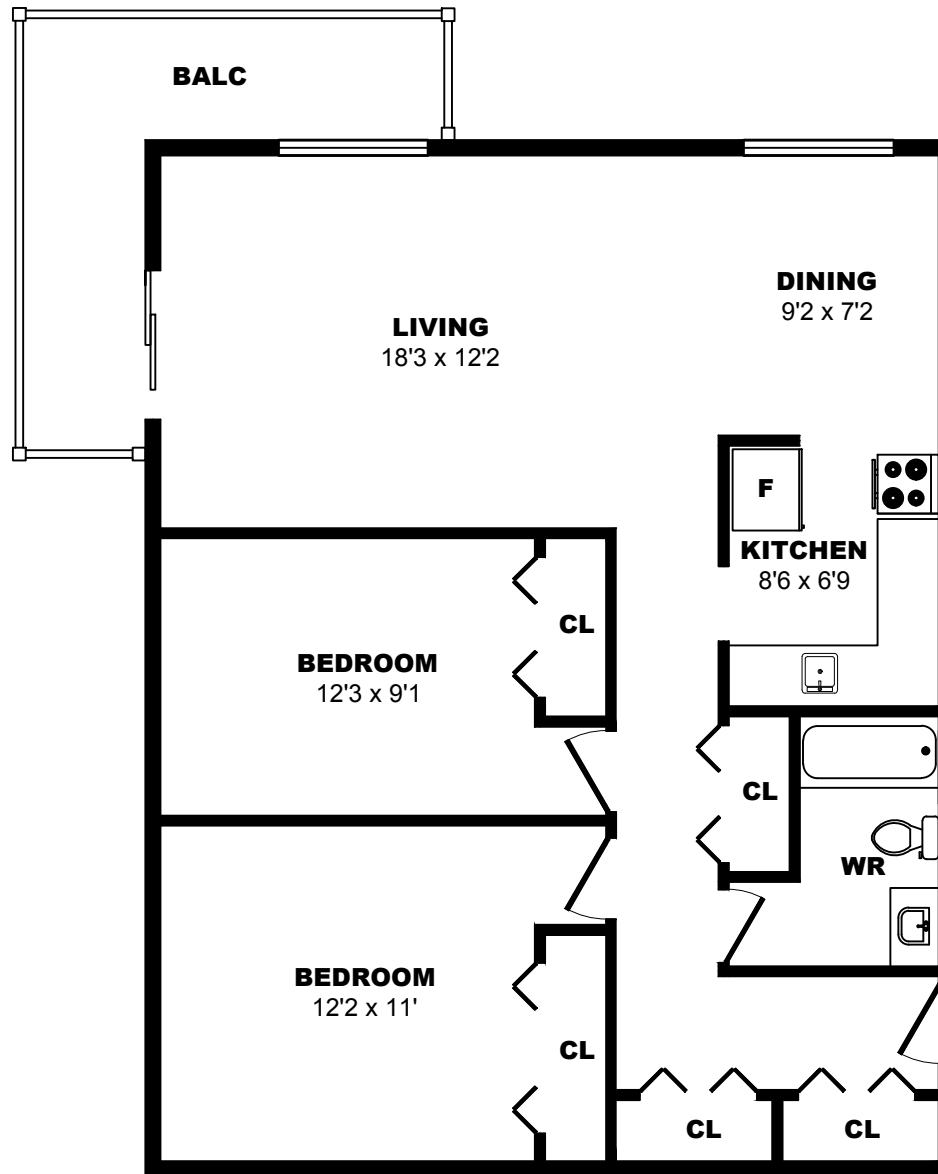

1021 4th Ave, New Westminster - 2 Bdrm B, 900sf

All dimensions are approximate. Sizes and specifications are subject to change without notice E. & O. E.
All illustrations are artist's concept. Actual usable floor space may vary slightly from stated floor area.

1021 4th Ave, New Westminster - 2 Bdrm C, 900sf

All dimensions are approximate. Sizes and specifications are subject to change without notice E. & O. E.
All illustrations are artist's concept. Actual usable floor space may vary slightly from stated floor area.

1021 4th Ave, New Westminster - 2 Bdrm D, 900sf

All dimensions are approximate. Sizes and specifications are subject to change without notice E. & O. E.
All illustrations are artist's concept. Actual usable floor space may vary slightly from stated floor area.