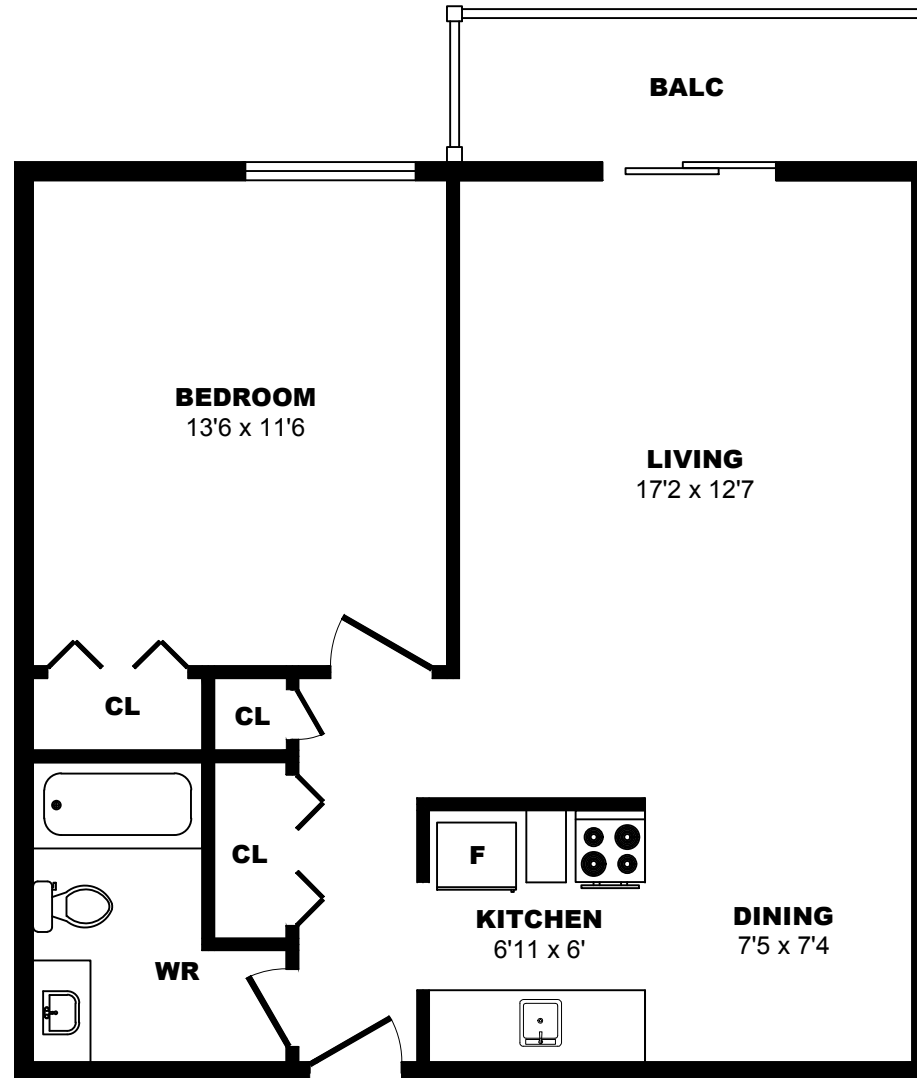

## 1021 4th Ave, New Westminster - 1 Bdrm F, 640sf

All dimensions are approximate. Sizes and specifications are subject to change without notice E. & O. E.  
All illustrations are artist's concept. Actual usable floor space may vary slightly from stated floor area.

## 1021 4th Ave, New Westminster - 1 Bdrm G, 630sf

All dimensions are approximate. Sizes and specifications are subject to change without notice E. & O. E.  
All illustrations are artist's concept. Actual usable floor space may vary slightly from stated floor area.

## 1021 4th Ave, New Westminster - 1 Bdrm H, 780sf

All dimensions are approximate. Sizes and specifications are subject to change without notice E. & O. E.  
All illustrations are artist's concept. Actual usable floor space may vary slightly from stated floor area.

## 1021 4th Ave, New Westminster - 1 Bdrm I, 640sf

All dimensions are approximate. Sizes and specifications are subject to change without notice E. & O. E.  
 All illustrations are artist's concept. Actual usable floor space may vary slightly from stated floor area.