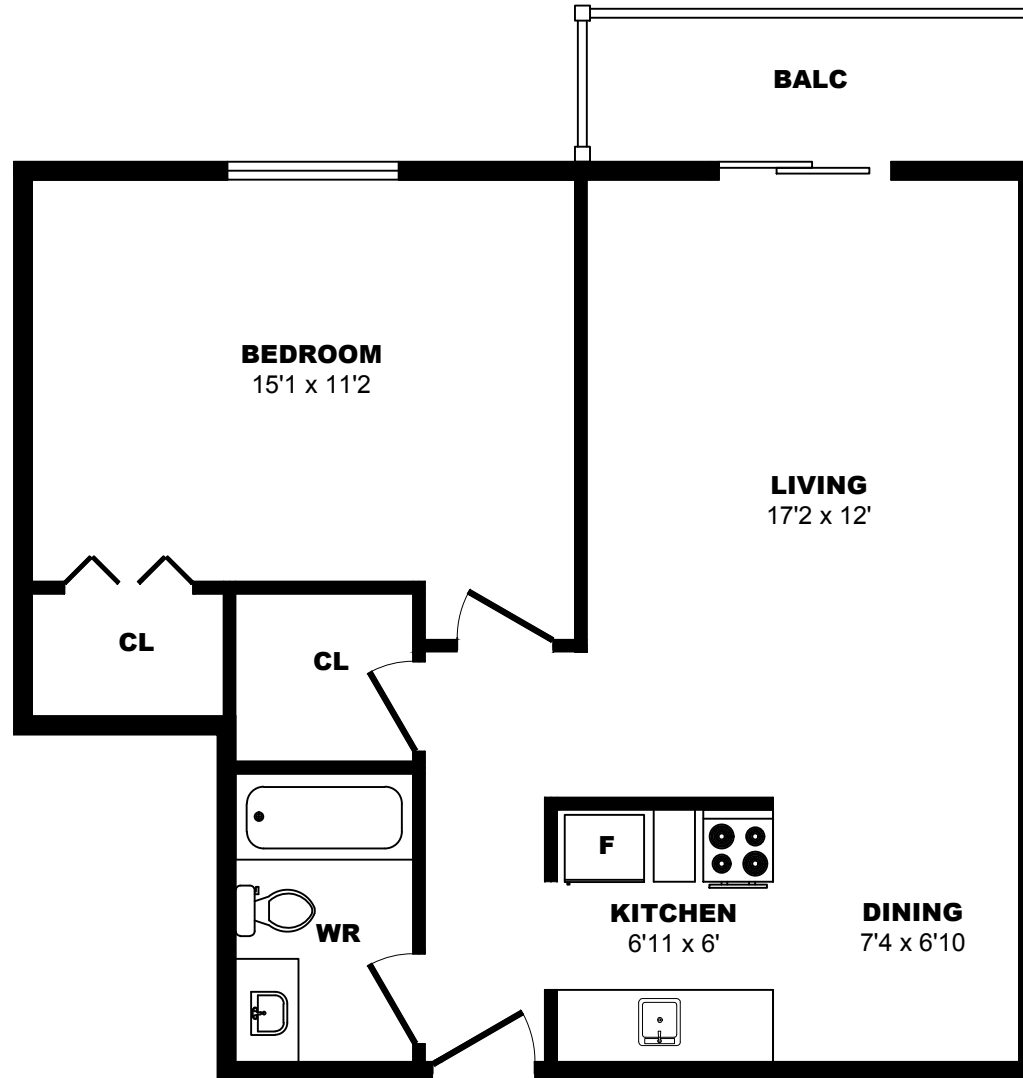

## 1021 4th Ave, New Westminster - 1 Bdrm B, 630sf

All dimensions are approximate. Sizes and specifications are subject to change without notice E. & O. E.  
 All illustrations are artist's concept. Actual usable floor space may vary slightly from stated floor area.

## 1021 4th Ave, New Westminster - 1 Bdrm C, 630sf

All dimensions are approximate. Sizes and specifications are subject to change without notice E. & O. E.  
 All illustrations are artist's concept. Actual usable floor space may vary slightly from stated floor area.

## 1021 4th Ave, New Westminster - 1 Bdrm D, 670sf

All dimensions are approximate. Sizes and specifications are subject to change without notice E. & O. E.  
All illustrations are artist's concept. Actual usable floor space may vary slightly from stated floor area.

## 1021 4th Ave, New Westminster - 1 Bdrm E, 670sf

All dimensions are approximate. Sizes and specifications are subject to change without notice E. & O. E.  
All illustrations are artist's concept. Actual usable floor space may vary slightly from stated floor area.