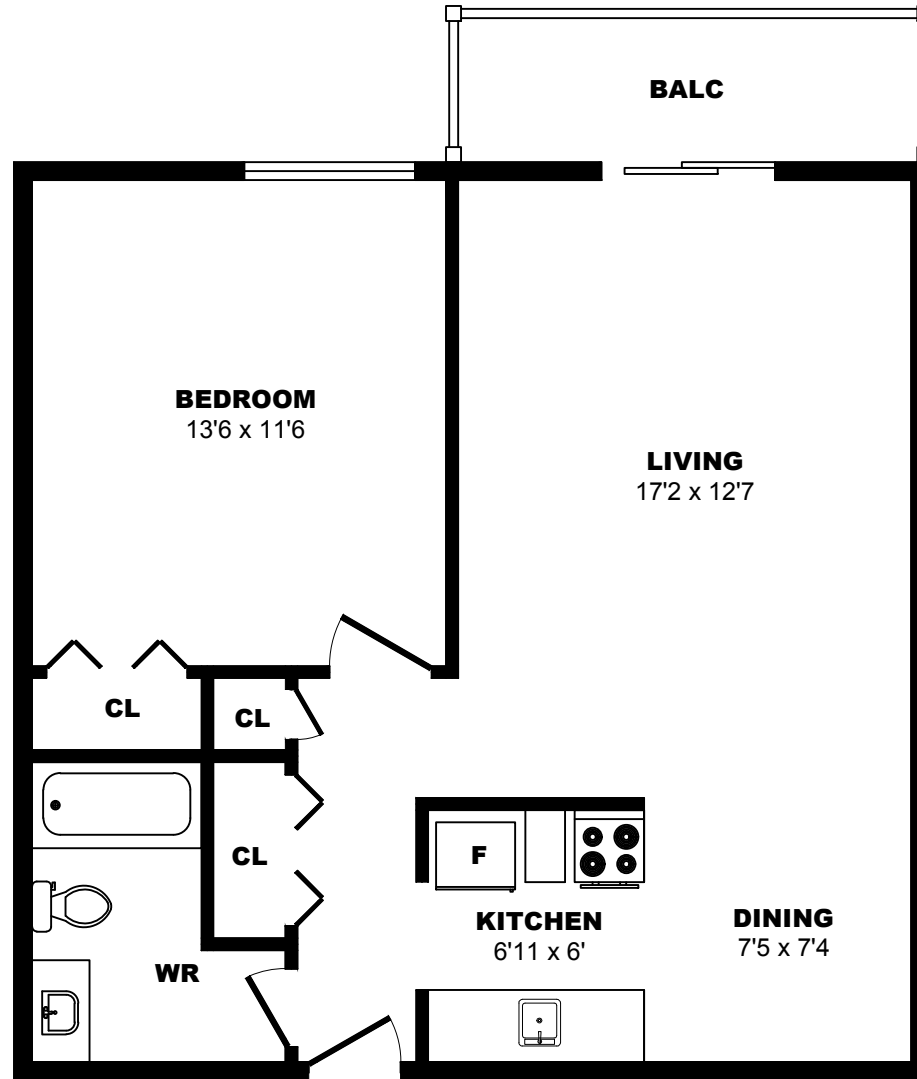

## 1021 4th Ave, New Westminster - 1 Bdrm O, 630sf

All dimensions are approximate. Sizes and specifications are subject to change without notice E. & O. E.  
All illustrations are artist's concept. Actual usable floor space may vary slightly from stated floor area.

## 1021 4th Ave, New Westminster - 1 Bdrm P, 740sf

All dimensions are approximate. Sizes and specifications are subject to change without notice E. & O. E.  
All illustrations are artist's concept. Actual usable floor space may vary slightly from stated floor area.

## 1021 4th Ave, New Westminster - 1 Bdrm Q, 640sf

All dimensions are approximate. Sizes and specifications are subject to change without notice E. & O. E.  
All illustrations are artist's concept. Actual usable floor space may vary slightly from stated floor area.