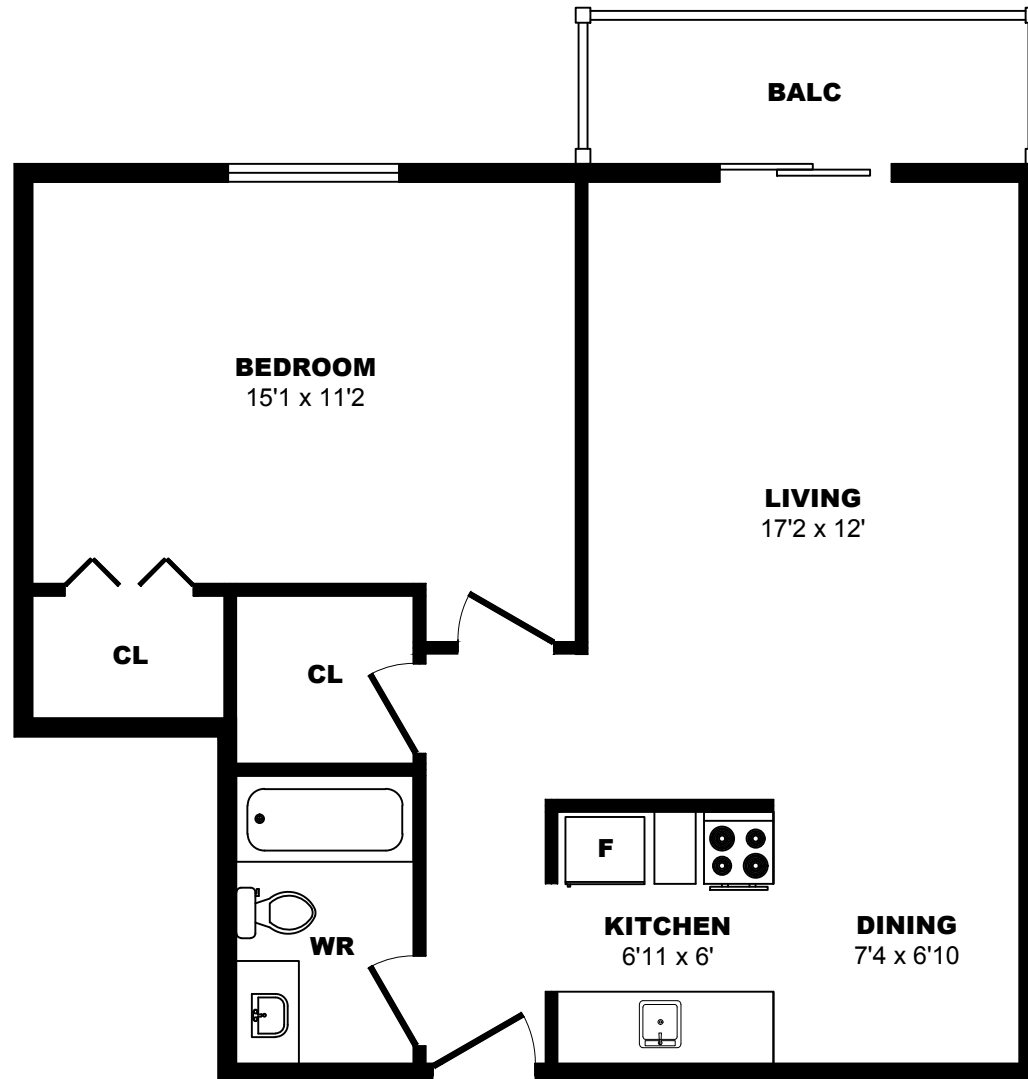

## 1021 4th Ave, New Westminster - 1 Bdrm J, 780sf

All dimensions are approximate. Sizes and specifications are subject to change without notice E. & O. E.  
All illustrations are artist's concept. Actual usable floor space may vary slightly from stated floor area.

## 1021 4th Ave, New Westminster - 1 Bdrm K, 630sf

All dimensions are approximate. Sizes and specifications are subject to change without notice E. & O. E.  
All illustrations are artist's concept. Actual usable floor space may vary slightly from stated floor area.

## 1021 4th Ave, New Westminster - 1 Bdrm L, 670sf

All dimensions are approximate. Sizes and specifications are subject to change without notice E. & O. E.  
All illustrations are artist's concept. Actual usable floor space may vary slightly from stated floor area.

## 1021 4th Ave, New Westminster - 1 Bdrm M, 670sf

All dimensions are approximate. Sizes and specifications are subject to change without notice E. & O. E.  
All illustrations are artist's concept. Actual usable floor space may vary slightly from stated floor area.