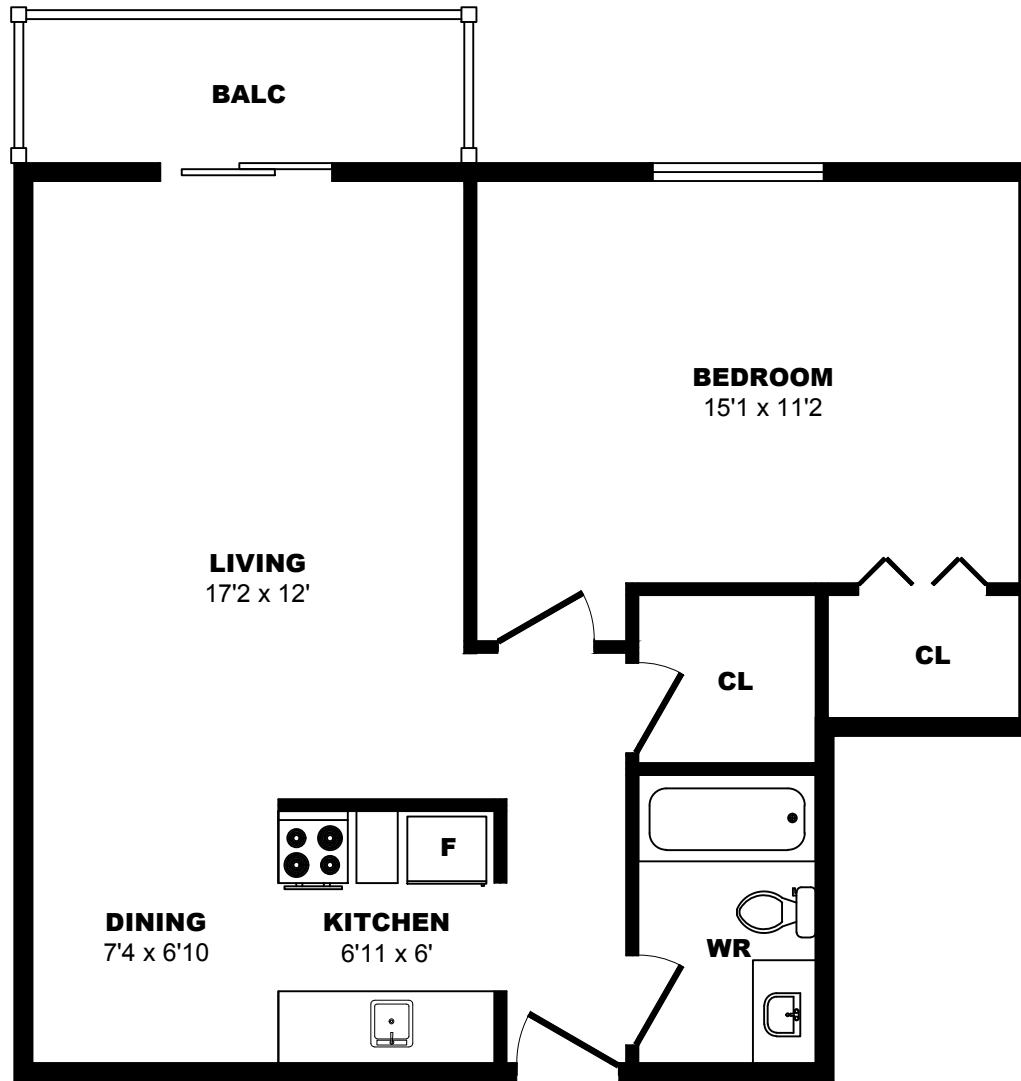

## 1021 4th Ave, New Westminster - 1 Bdrm A, 740sf

All dimensions are approximate. Sizes and specifications are subject to change without notice E. & O. E.  
All illustrations are artist's concept. Actual usable floor space may vary slightly from stated floor area.

## 1021 4th Ave, New Westminster - 1 Bdrm B, 630sf

All dimensions are approximate. Sizes and specifications are subject to change without notice E. & O. E.  
 All illustrations are artist's concept. Actual usable floor space may vary slightly from stated floor area.

## 1021 4th Ave, New Westminster - 1 Bdrm C, 630sf

All dimensions are approximate. Sizes and specifications are subject to change without notice E. & O. E.  
 All illustrations are artist's concept. Actual usable floor space may vary slightly from stated floor area.

## 1021 4th Ave, New Westminster - 1 Bdrm D, 670sf

All dimensions are approximate. Sizes and specifications are subject to change without notice E. & O. E.  
All illustrations are artist's concept. Actual usable floor space may vary slightly from stated floor area.