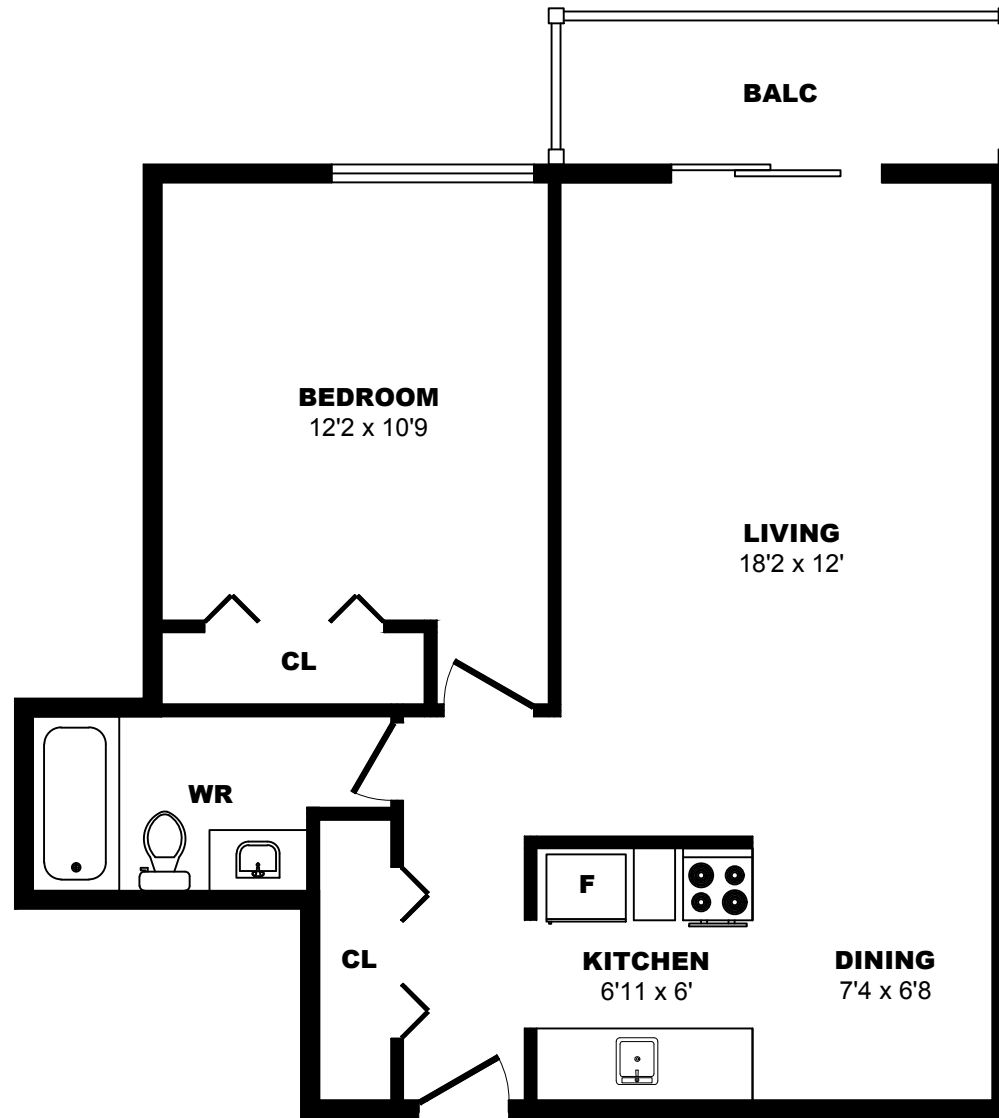

## 1021 4th Ave, New Westminster - 1 Bdrm A, 740sf

All dimensions are approximate. Sizes and specifications are subject to change without notice E. & O. E.  
All illustrations are artist's concept. Actual usable floor space may vary slightly from stated floor area.

## 1021 4th Ave, New Westminster - 1 Bdrm B, 630sf

All dimensions are approximate. Sizes and specifications are subject to change without notice E. & O. E.  
 All illustrations are artist's concept. Actual usable floor space may vary slightly from stated floor area.

## 1021 4th Ave, New Westminster - 1 Bdrm C, 630sf

All dimensions are approximate. Sizes and specifications are subject to change without notice E. & O. E.  
 All illustrations are artist's concept. Actual usable floor space may vary slightly from stated floor area.

## 1021 4th Ave, New Westminster - 1 Bdrm D, 670sf

All dimensions are approximate. Sizes and specifications are subject to change without notice E. & O. E.  
All illustrations are artist's concept. Actual usable floor space may vary slightly from stated floor area.