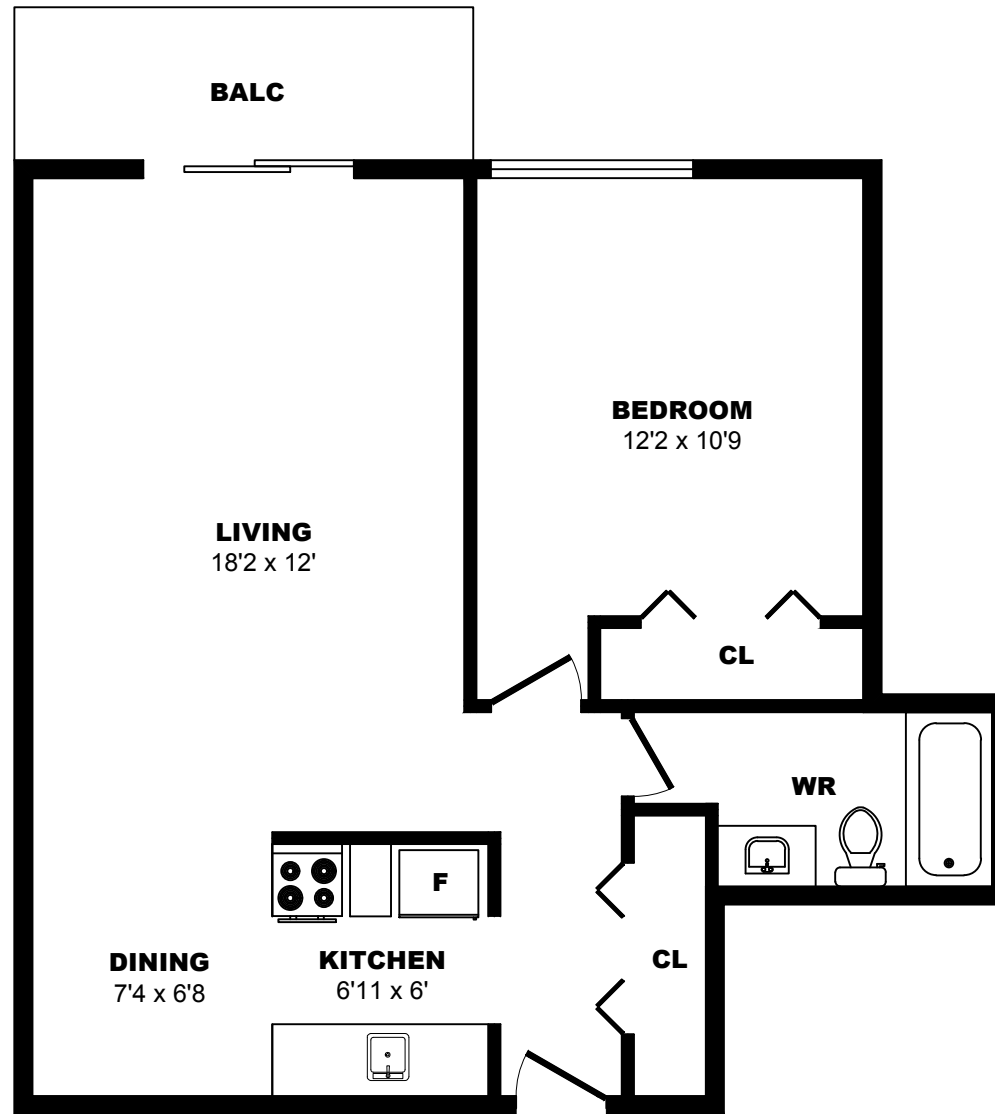

## 1021 4th Ave, New Westminster - 1 Bdrm L, 670sf

All dimensions are approximate. Sizes and specifications are subject to change without notice E. & O. E.  
All illustrations are artist's concept. Actual usable floor space may vary slightly from stated floor area.

## 1021 4th Ave, New Westminster - 1 Bdrm M, 670sf

All dimensions are approximate. Sizes and specifications are subject to change without notice E. & O. E.  
All illustrations are artist's concept. Actual usable floor space may vary slightly from stated floor area.

## 1021 4th Ave, New Westminster - 1 Bdrm N, 640sf

All dimensions are approximate. Sizes and specifications are subject to change without notice E. & O. E.  
All illustrations are artist's concept. Actual usable floor space may vary slightly from stated floor area.