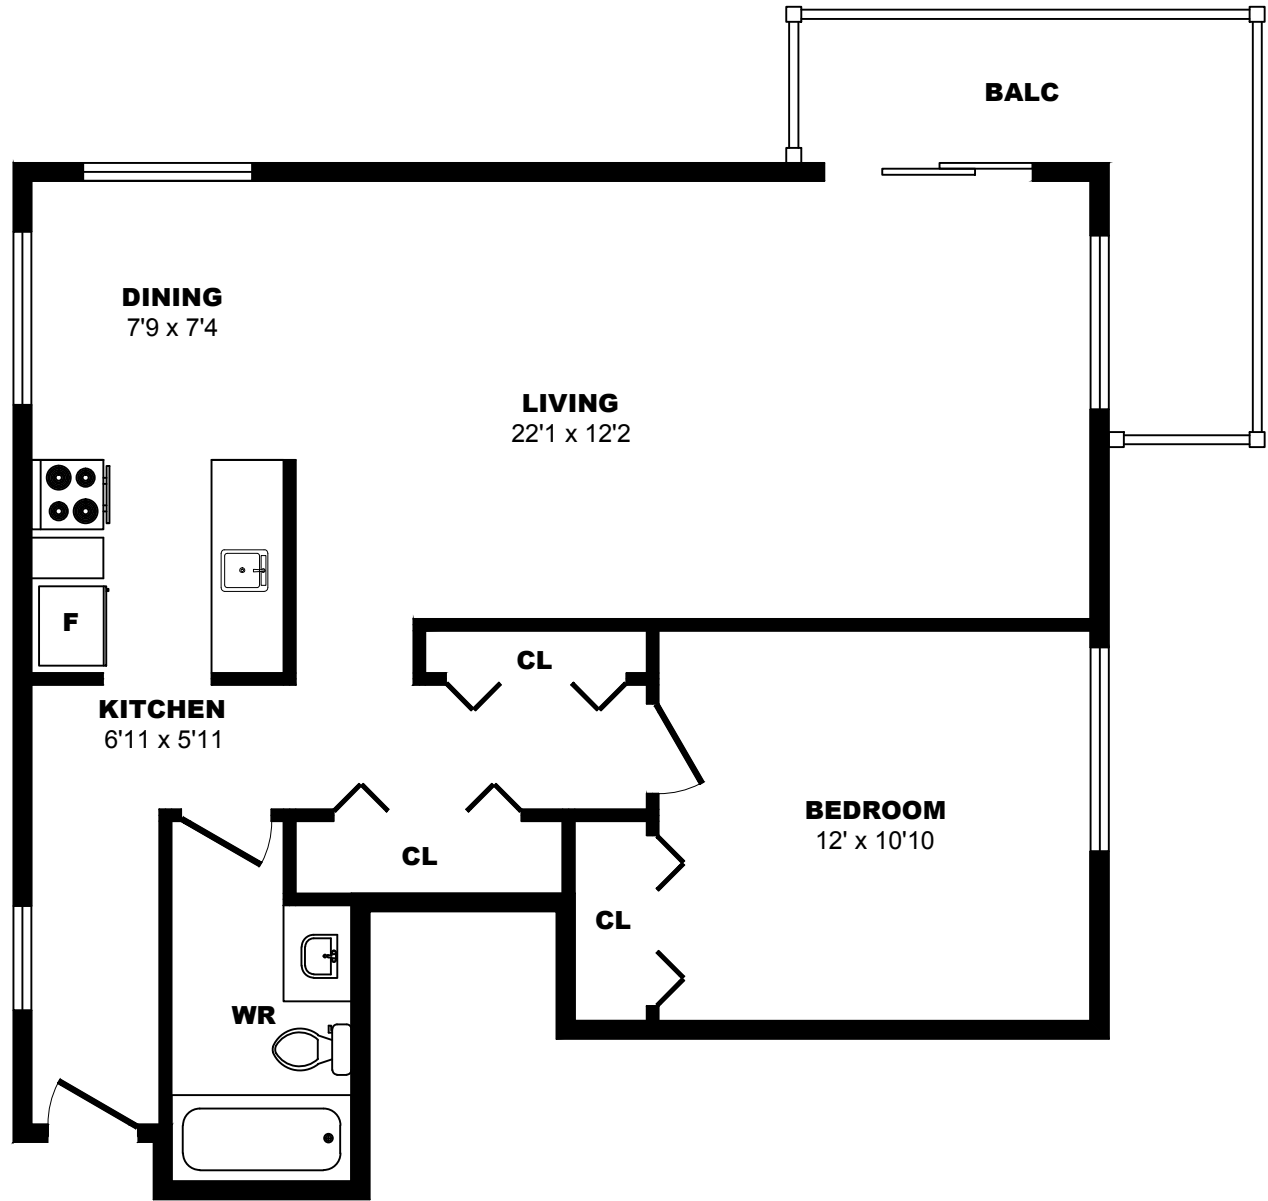

## 1021 4th Ave, New Westminster - 1 Bdrm H, 780sf

All dimensions are approximate. Sizes and specifications are subject to change without notice E. & O. E.  
All illustrations are artist's concept. Actual usable floor space may vary slightly from stated floor area.

## 1021 4th Ave, New Westminster - 1 Bdrm I, 640sf

All dimensions are approximate. Sizes and specifications are subject to change without notice E. & O. E.  
 All illustrations are artist's concept. Actual usable floor space may vary slightly from stated floor area.