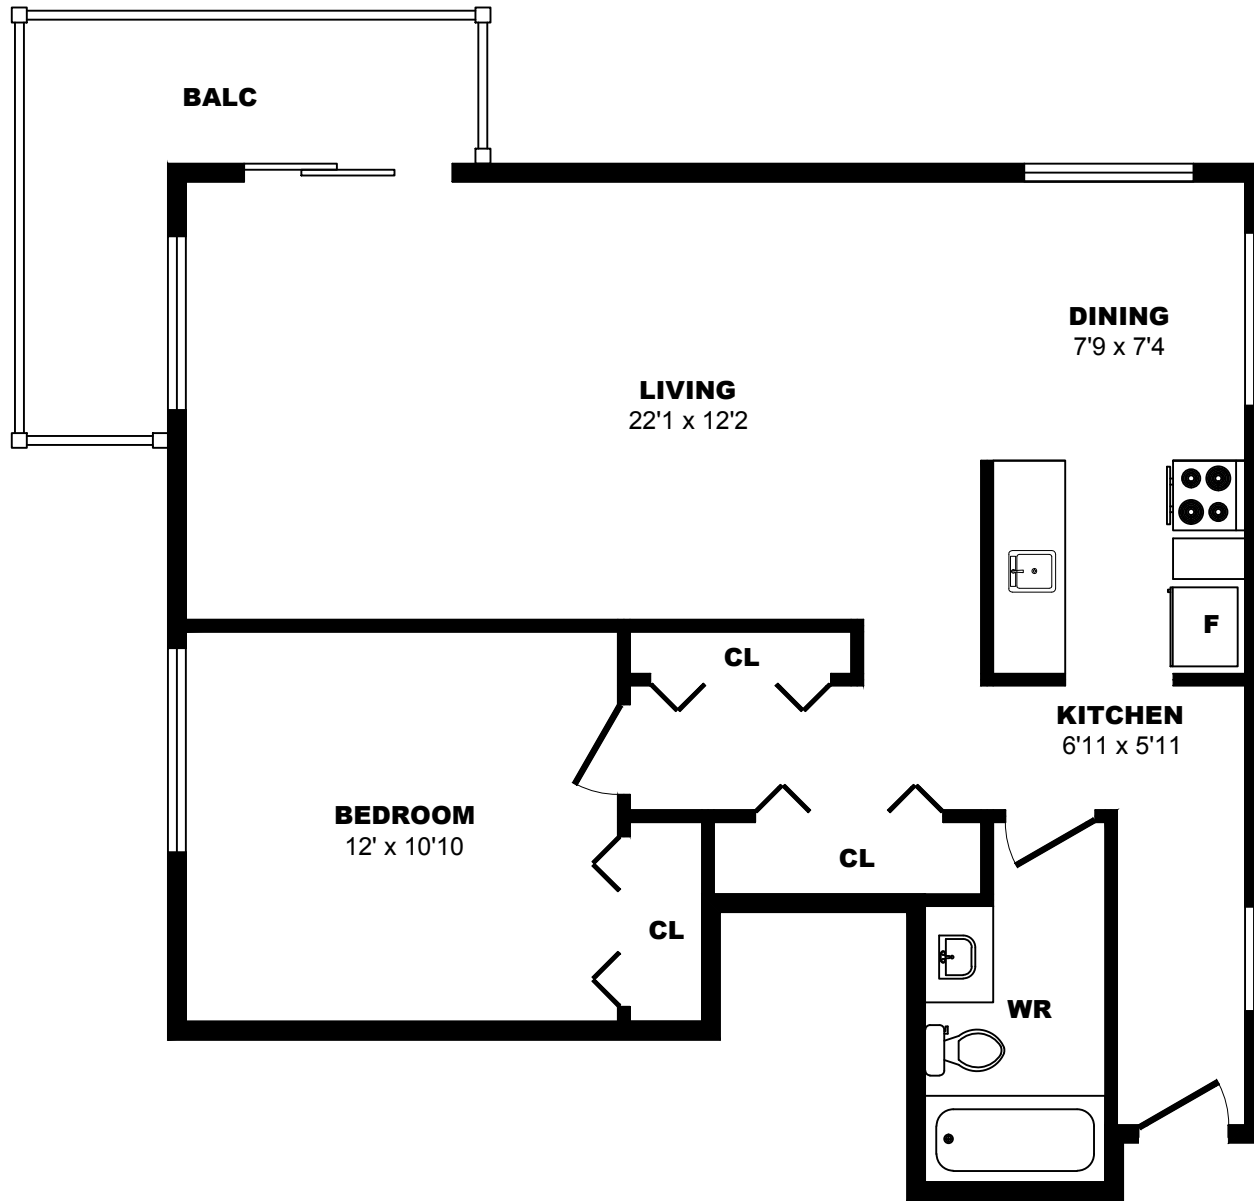

## 1021 4th Ave, New Westminster - 1 Bdrm E, 670sf

All dimensions are approximate. Sizes and specifications are subject to change without notice E. & O. E.  
All illustrations are artist's concept. Actual usable floor space may vary slightly from stated floor area.

## 1021 4th Ave, New Westminster - 1 Bdrm F, 640sf

All dimensions are approximate. Sizes and specifications are subject to change without notice E. & O. E.  
All illustrations are artist's concept. Actual usable floor space may vary slightly from stated floor area.

## 1021 4th Ave, New Westminster - 1 Bdrm G, 630sf

All dimensions are approximate. Sizes and specifications are subject to change without notice E. & O. E.  
All illustrations are artist's concept. Actual usable floor space may vary slightly from stated floor area.

## 1021 4th Ave, New Westminster - 1 Bdrm H, 780sf

All dimensions are approximate. Sizes and specifications are subject to change without notice E. & O. E.  
All illustrations are artist's concept. Actual usable floor space may vary slightly from stated floor area.