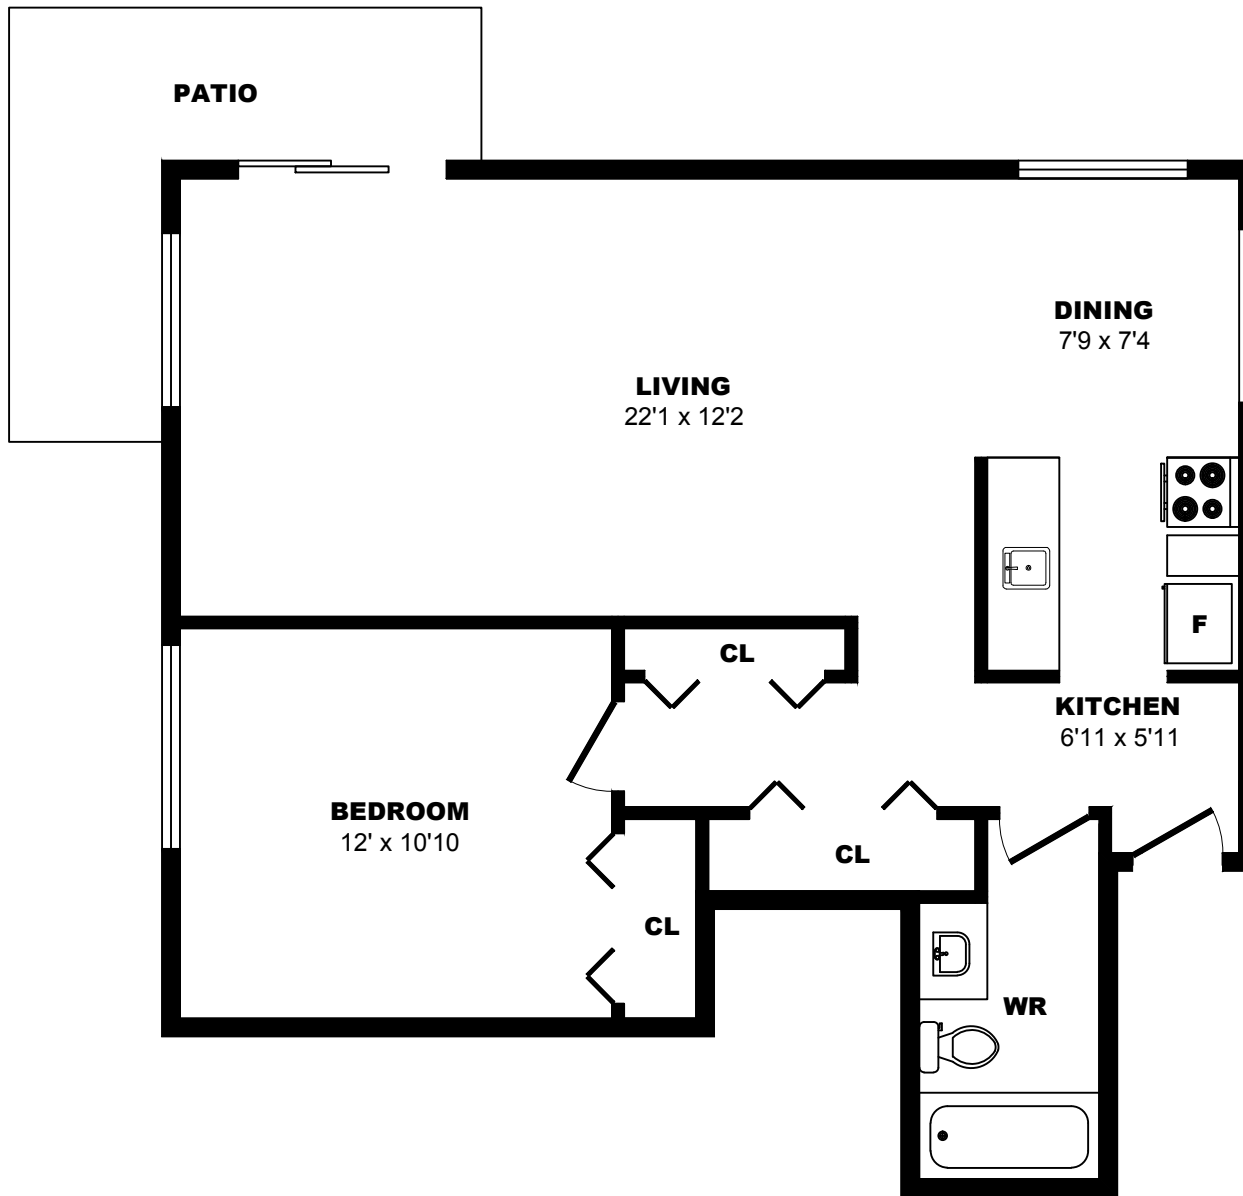

## 1021 4th Ave, New Westminster - 1 Bdrm M, 670sf

All dimensions are approximate. Sizes and specifications are subject to change without notice E. & O. E.  
All illustrations are artist's concept. Actual usable floor space may vary slightly from stated floor area.

## 1021 4th Ave, New Westminster - 1 Bdrm N, 640sf

All dimensions are approximate. Sizes and specifications are subject to change without notice E. & O. E.  
All illustrations are artist's concept. Actual usable floor space may vary slightly from stated floor area.

## 1021 4th Ave, New Westminster - 1 Bdrm O, 630sf

All dimensions are approximate. Sizes and specifications are subject to change without notice E. & O. E.  
All illustrations are artist's concept. Actual usable floor space may vary slightly from stated floor area.