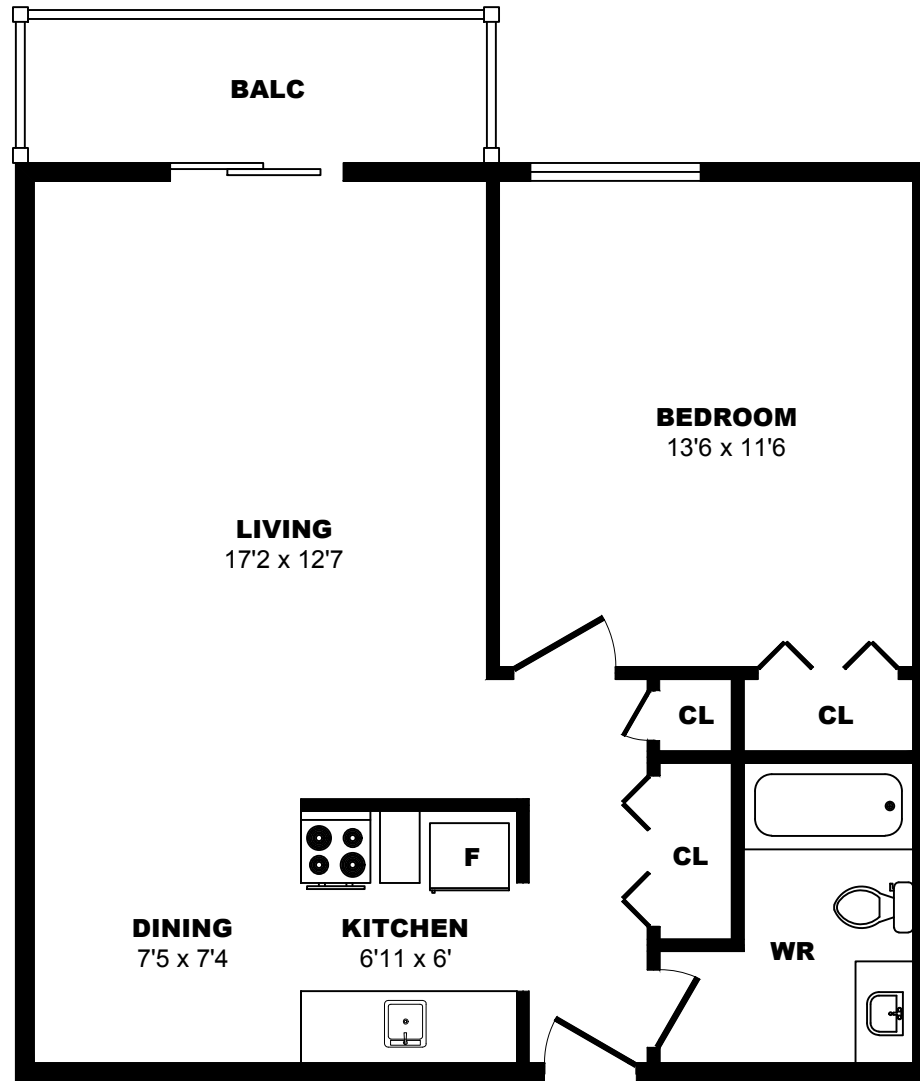

## 1021 4th Ave, New Westminster - 1 Bdrm N, 640sf

All dimensions are approximate. Sizes and specifications are subject to change without notice E. & O. E.  
All illustrations are artist's concept. Actual usable floor space may vary slightly from stated floor area.

## 1021 4th Ave, New Westminster - 1 Bdrm O, 630sf

All dimensions are approximate. Sizes and specifications are subject to change without notice E. & O. E.  
All illustrations are artist's concept. Actual usable floor space may vary slightly from stated floor area.

## 1021 4th Ave, New Westminster - 1 Bdrm P, 740sf

All dimensions are approximate. Sizes and specifications are subject to change without notice E. & O. E.  
All illustrations are artist's concept. Actual usable floor space may vary slightly from stated floor area.