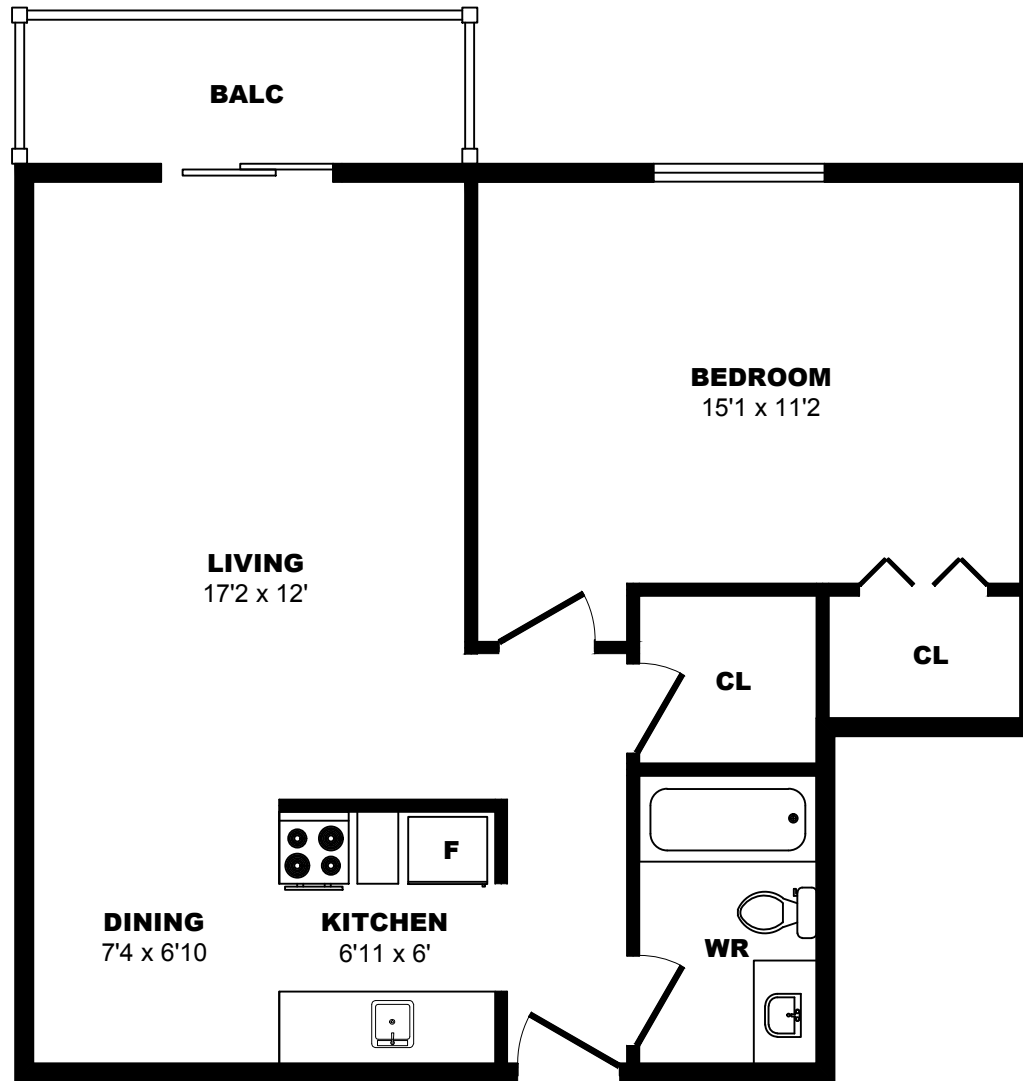

## 1021 4th Ave, New Westminster - 1 Bdrm I, 640sf

All dimensions are approximate. Sizes and specifications are subject to change without notice E. & O. E.  
 All illustrations are artist's concept. Actual usable floor space may vary slightly from stated floor area.

## 1021 4th Ave, New Westminster - 1 Bdrm J, 780sf

All dimensions are approximate. Sizes and specifications are subject to change without notice E. & O. E.  
All illustrations are artist's concept. Actual usable floor space may vary slightly from stated floor area.

## 1021 4th Ave, New Westminster - 1 Bdrm K, 630sf

All dimensions are approximate. Sizes and specifications are subject to change without notice E. & O. E.  
All illustrations are artist's concept. Actual usable floor space may vary slightly from stated floor area.

## 1021 4th Ave, New Westminster - 1 Bdrm L, 670sf

All dimensions are approximate. Sizes and specifications are subject to change without notice E. & O. E.  
All illustrations are artist's concept. Actual usable floor space may vary slightly from stated floor area.