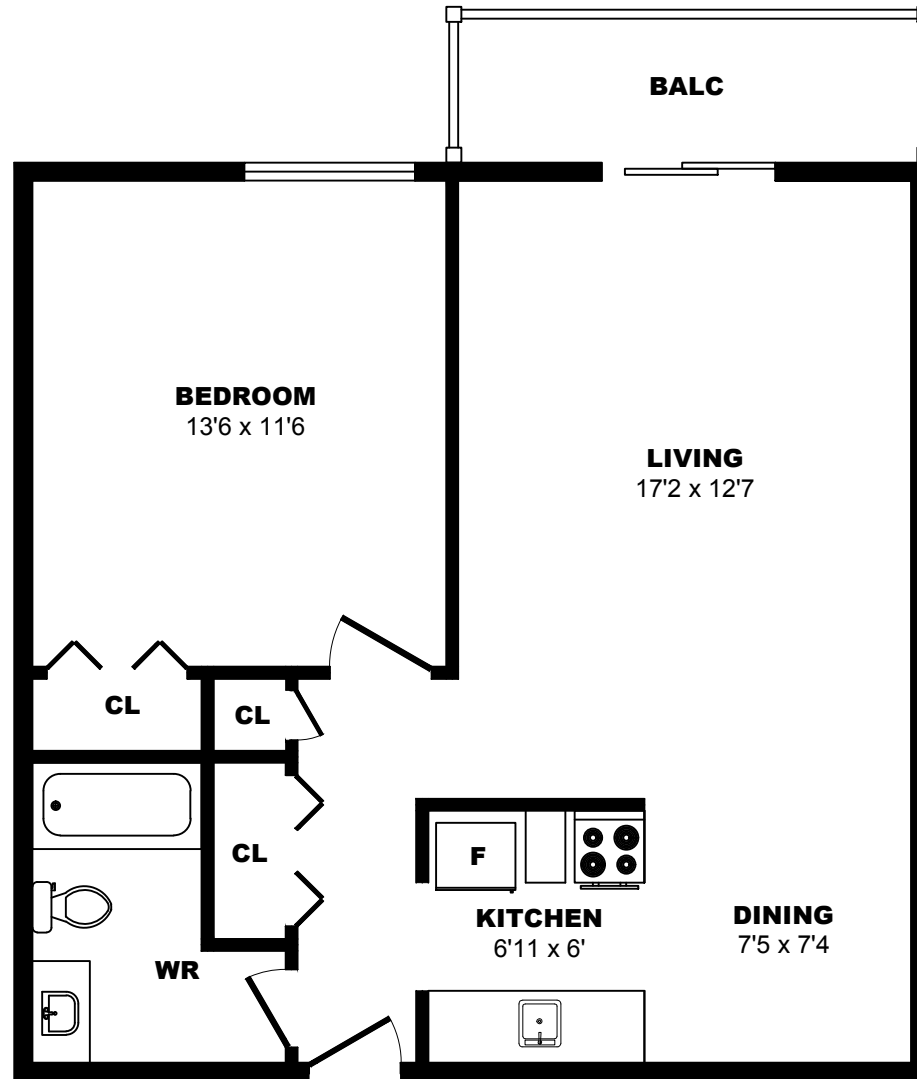

## 1021 4th Ave, New Westminster - 1 Bdrm A, 740sf

All dimensions are approximate. Sizes and specifications are subject to change without notice E. & O. E.  
All illustrations are artist's concept. Actual usable floor space may vary slightly from stated floor area.

## 1021 4th Ave, New Westminster - 1 Bdrm B, 630sf

All dimensions are approximate. Sizes and specifications are subject to change without notice E. & O. E.  
 All illustrations are artist's concept. Actual usable floor space may vary slightly from stated floor area.

## 1021 4th Ave, New Westminster - 1 Bdrm C, 630sf

All dimensions are approximate. Sizes and specifications are subject to change without notice E. & O. E.  
 All illustrations are artist's concept. Actual usable floor space may vary slightly from stated floor area.

## 1021 4th Ave, New Westminster - 1 Bdrm D, 670sf

All dimensions are approximate. Sizes and specifications are subject to change without notice E. & O. E.  
All illustrations are artist's concept. Actual usable floor space may vary slightly from stated floor area.