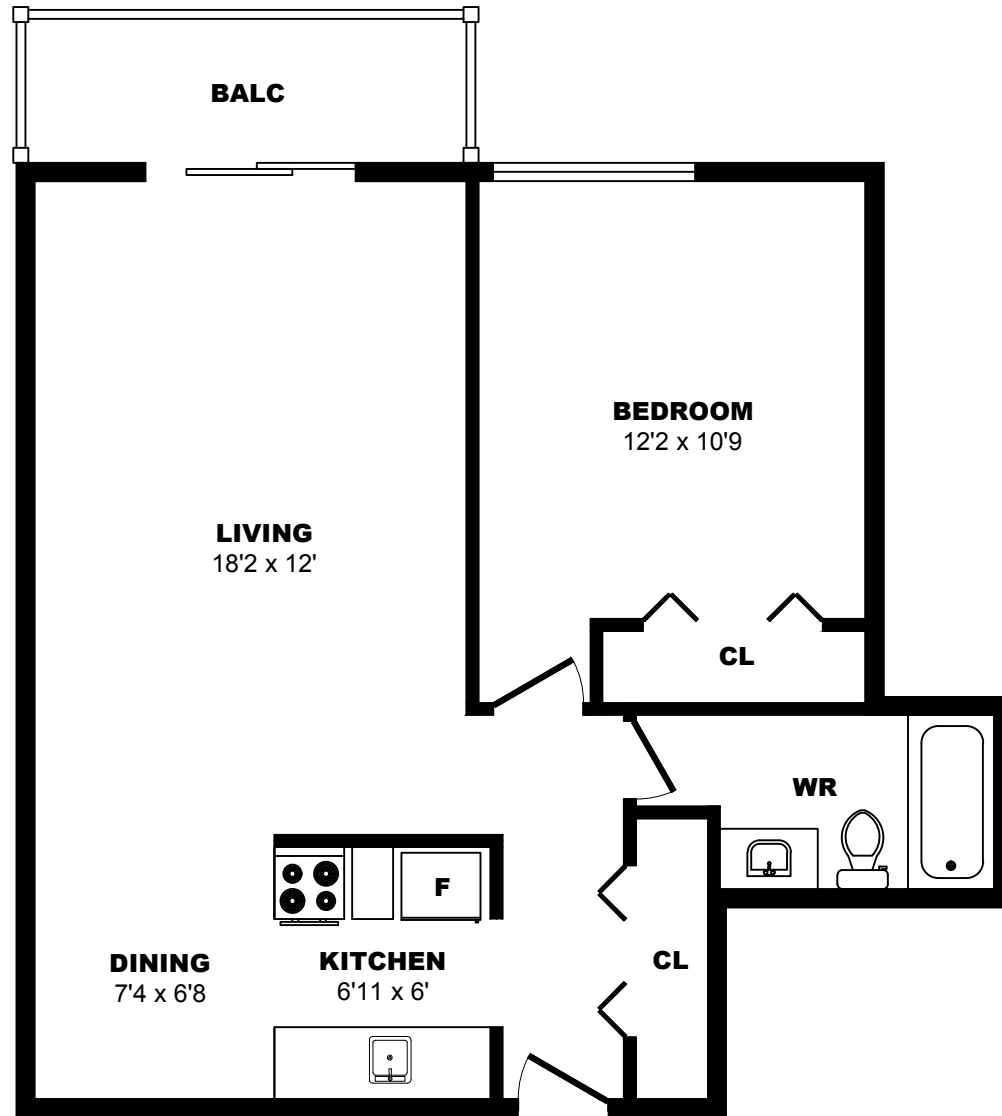

## 1021 4th Ave, New Westminster - 1 Bdrm D, 670sf

All dimensions are approximate. Sizes and specifications are subject to change without notice E. & O. E.  
All illustrations are artist's concept. Actual usable floor space may vary slightly from stated floor area.

## 1021 4th Ave, New Westminster - 1 Bdrm E, 670sf

All dimensions are approximate. Sizes and specifications are subject to change without notice E. & O. E.  
All illustrations are artist's concept. Actual usable floor space may vary slightly from stated floor area.

## 1021 4th Ave, New Westminster - 1 Bdrm F, 640sf

All dimensions are approximate. Sizes and specifications are subject to change without notice E. & O. E.  
All illustrations are artist's concept. Actual usable floor space may vary slightly from stated floor area.

## 1021 4th Ave, New Westminster - 1 Bdrm G, 630sf

All dimensions are approximate. Sizes and specifications are subject to change without notice E. & O. E.  
All illustrations are artist's concept. Actual usable floor space may vary slightly from stated floor area.