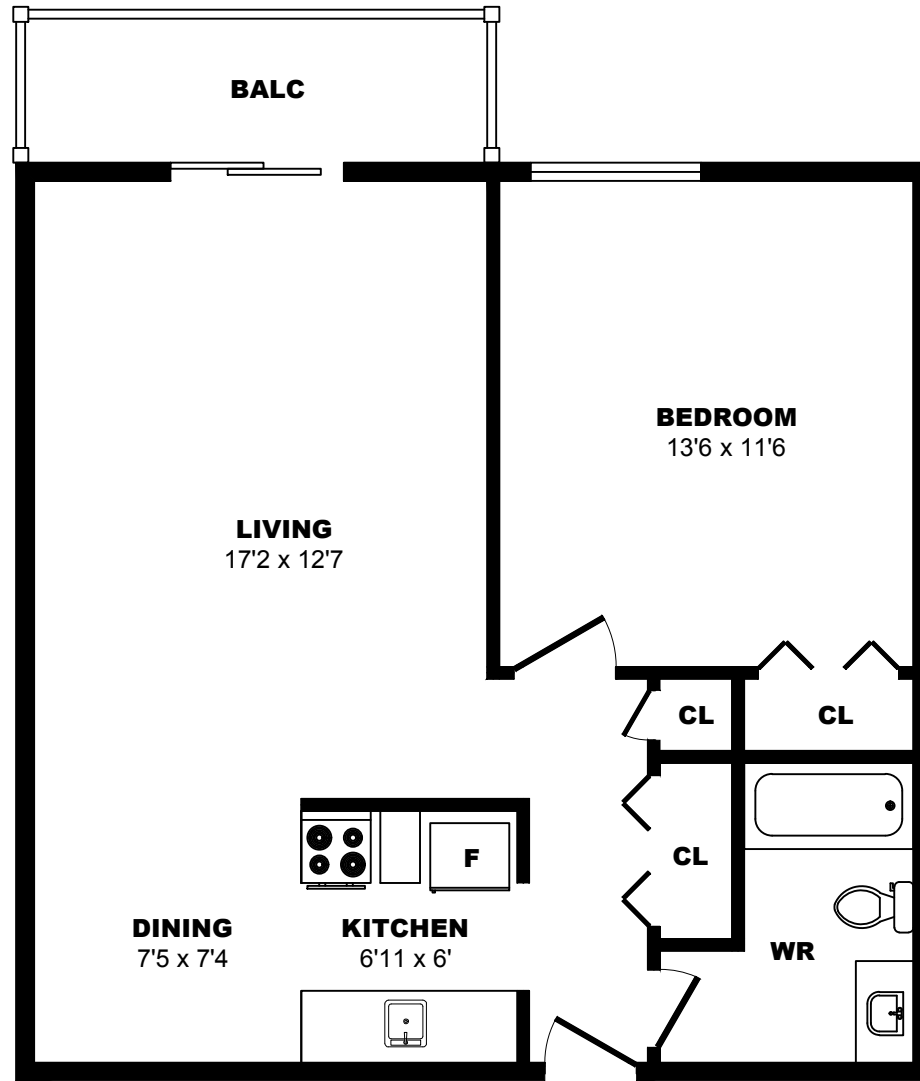

## 1021 4th Ave, New Westminster - 1 Bdrm C, 630sf

All dimensions are approximate. Sizes and specifications are subject to change without notice E. & O. E.  
 All illustrations are artist's concept. Actual usable floor space may vary slightly from stated floor area.

## 1021 4th Ave, New Westminster - 1 Bdrm D, 670sf

All dimensions are approximate. Sizes and specifications are subject to change without notice E. & O. E.  
All illustrations are artist's concept. Actual usable floor space may vary slightly from stated floor area.

## 1021 4th Ave, New Westminster - 1 Bdrm E, 670sf

All dimensions are approximate. Sizes and specifications are subject to change without notice E. & O. E.  
All illustrations are artist's concept. Actual usable floor space may vary slightly from stated floor area.

## 1021 4th Ave, New Westminster - 1 Bdrm F, 640sf

All dimensions are approximate. Sizes and specifications are subject to change without notice E. & O. E.  
All illustrations are artist's concept. Actual usable floor space may vary slightly from stated floor area.