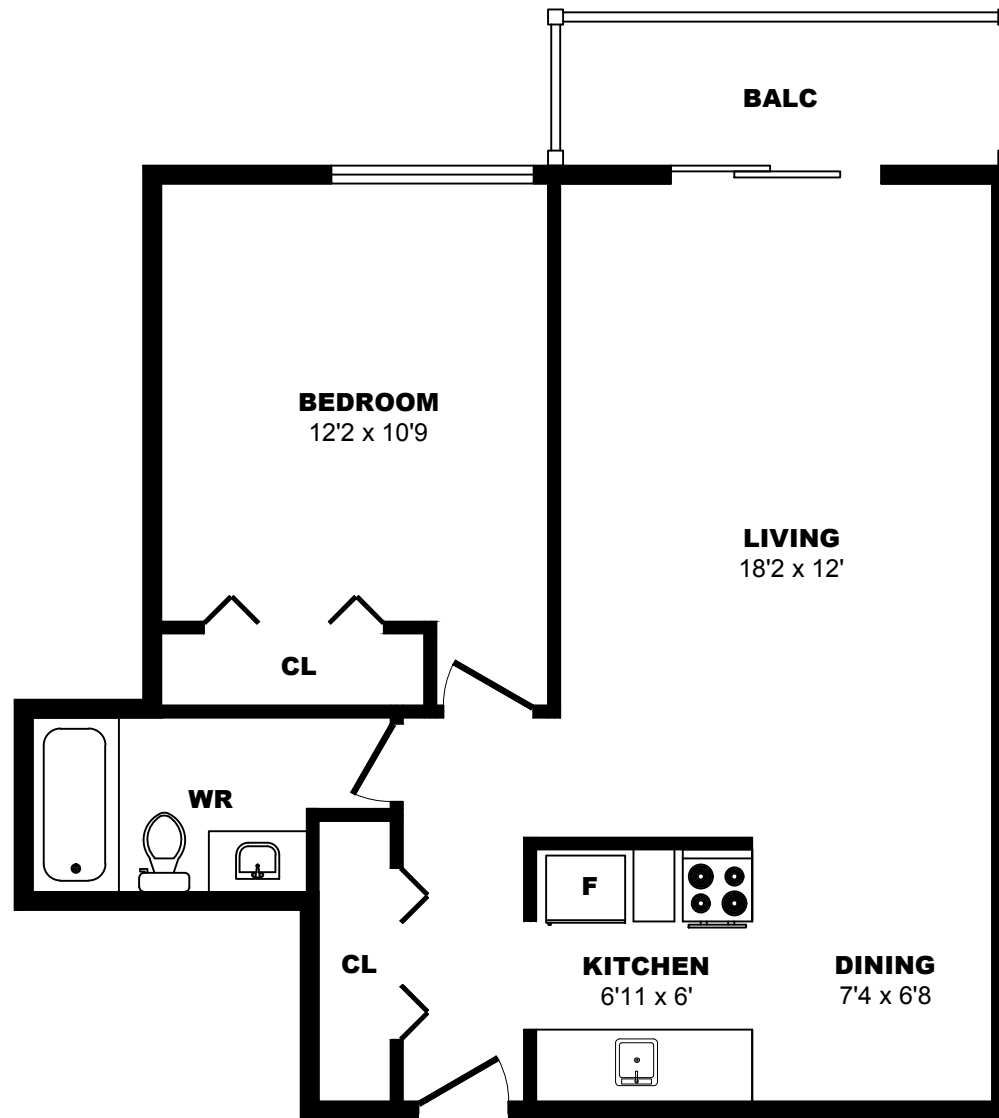

## 1021 4th Ave, New Westminster - 1 Bdrm H, 780sf

All dimensions are approximate. Sizes and specifications are subject to change without notice E. & O. E.  
All illustrations are artist's concept. Actual usable floor space may vary slightly from stated floor area.

## 1021 4th Ave, New Westminster - 1 Bdrm I, 640sf

All dimensions are approximate. Sizes and specifications are subject to change without notice E. & O. E.  
 All illustrations are artist's concept. Actual usable floor space may vary slightly from stated floor area.

## 1021 4th Ave, New Westminster - 1 Bdrm J, 780sf

All dimensions are approximate. Sizes and specifications are subject to change without notice E. & O. E.  
All illustrations are artist's concept. Actual usable floor space may vary slightly from stated floor area.

## 1021 4th Ave, New Westminster - 1 Bdrm K, 630sf

All dimensions are approximate. Sizes and specifications are subject to change without notice E. & O. E.  
All illustrations are artist's concept. Actual usable floor space may vary slightly from stated floor area.