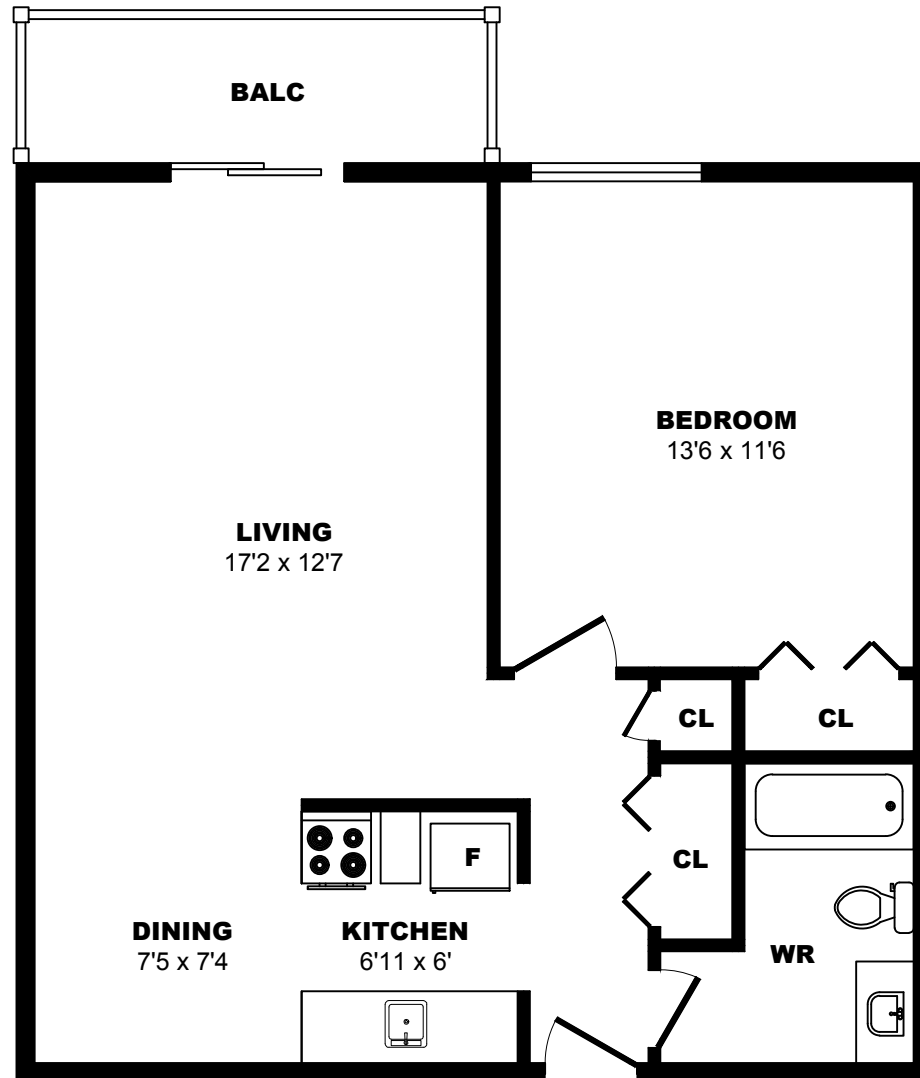

## 1021 4th Ave, New Westminster - 1 Bdrm K, 630sf

All dimensions are approximate. Sizes and specifications are subject to change without notice E. & O. E.  
All illustrations are artist's concept. Actual usable floor space may vary slightly from stated floor area.

## 1021 4th Ave, New Westminster - 1 Bdrm L, 670sf

All dimensions are approximate. Sizes and specifications are subject to change without notice E. & O. E.  
All illustrations are artist's concept. Actual usable floor space may vary slightly from stated floor area.

## 1021 4th Ave, New Westminster - 1 Bdrm M, 670sf

All dimensions are approximate. Sizes and specifications are subject to change without notice E. & O. E.  
All illustrations are artist's concept. Actual usable floor space may vary slightly from stated floor area.