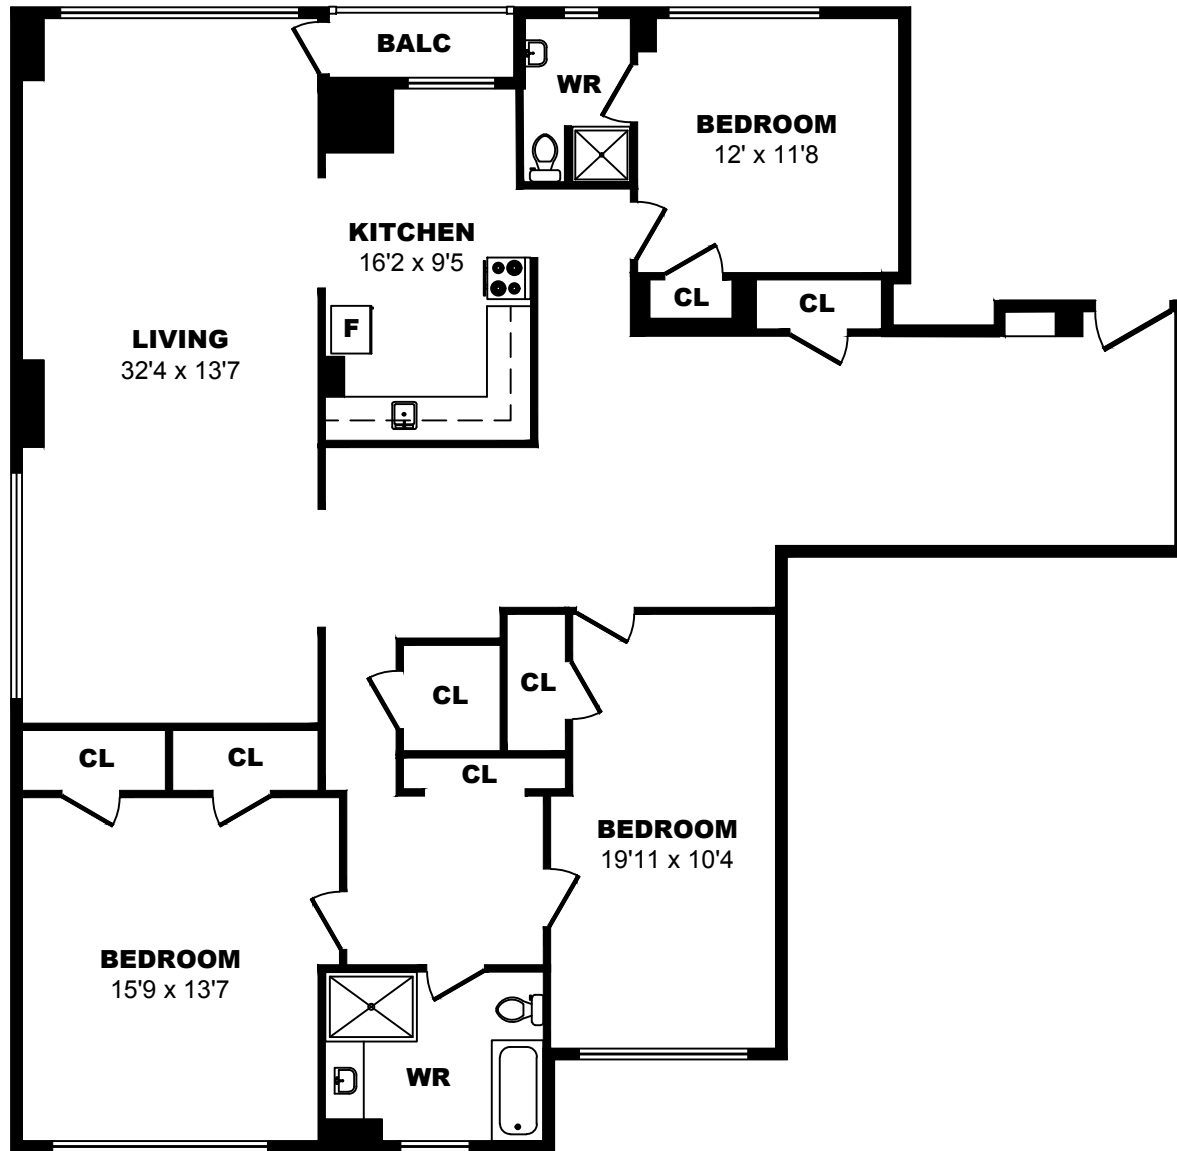

## 2527 Lake Shore Blvd W, Toronto – 3 Bdrm A, 1420sf

All dimensions are approximate. Sizes and specifications are subject to change without notice E. & O. E.  
All illustrations are artist's concept. Actual usable floor space may vary slightly from stated floor area.

## 2527 Lake Shore Blvd W, Toronto – 3 Bdrm B, 1970sf

All dimensions are approximate. Sizes and specifications are subject to change without notice E. & O. E.  
 All illustrations are artist's concept. Actual usable floor space may vary slightly from stated floor area.