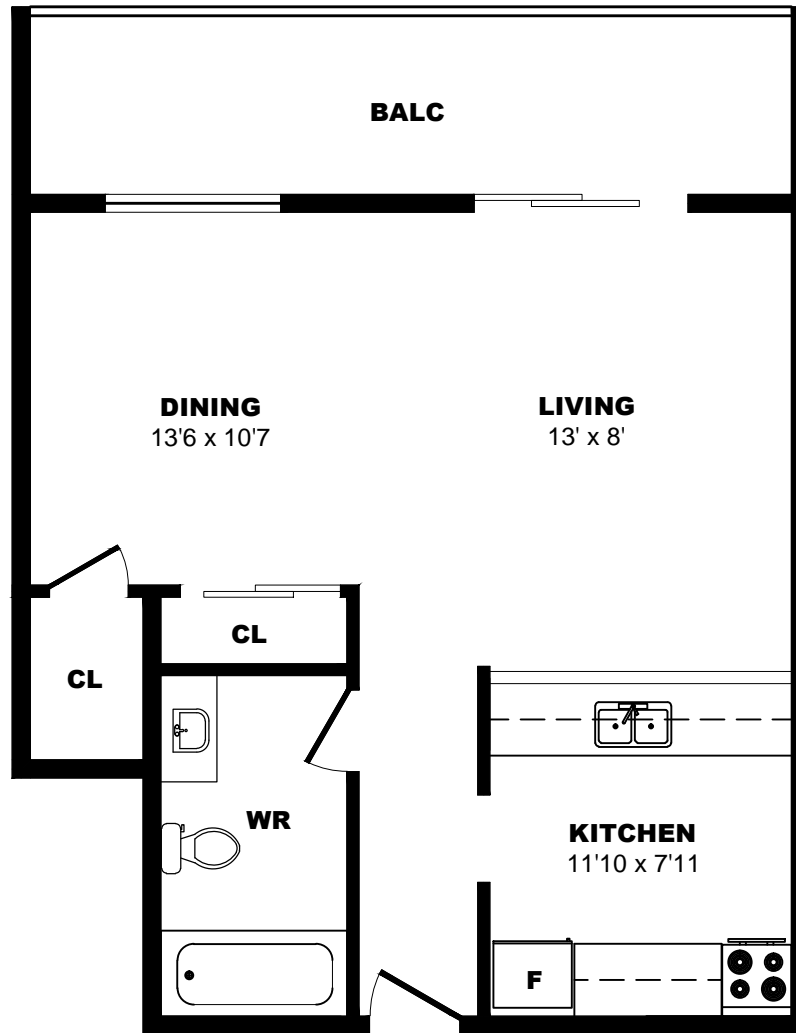

400 Sandringham Cr, London - Bachelor A,468sf

All dimensions are approximate. Sizes and specifications are subject to change without notice E. & O. E.
All illustrations are artist's concept. Actual usable floor space may vary slightly from stated floor area.

400 Sandringham Cr, London - Bachelor B,516sf

All dimensions are approximate. Sizes and specifications are subject to change without notice E. & O. E.
All illustrations are artist's concept. Actual usable floor space may vary slightly from stated floor area.