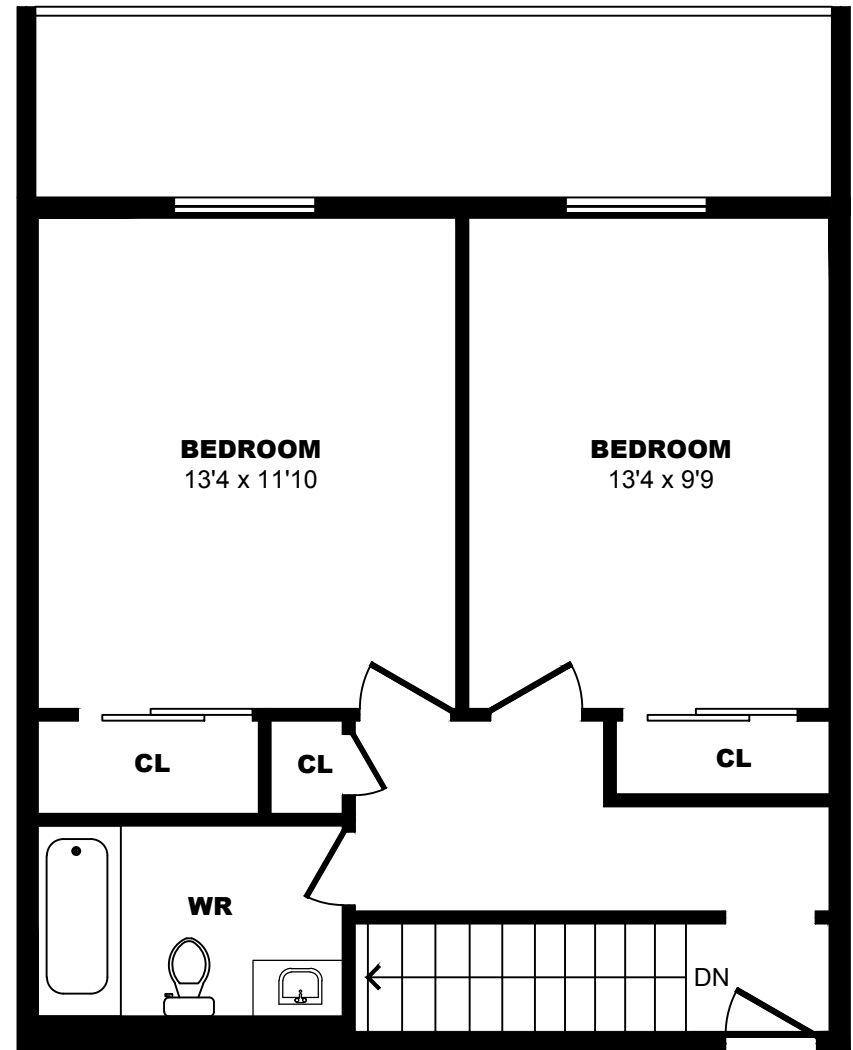

400 Sandringham Cr, London - 2 Bdrm E, 1030sf

All dimensions are approximate. Sizes and specifications are subject to change without notice E. & O. E.
 All illustrations are artist's concept. Actual usable floor space may vary slightly from stated floor area.

400 Sandringham Cr, London - 2 Bdrm F, 1012sf

All dimensions are approximate. Sizes and specifications are subject to change without notice E. & O. E.
 All illustrations are artist's concept. Actual usable floor space may vary slightly from stated floor area.

400 Sandringham Cr, London - 2 Bdrm G, 1290sf

All dimensions are approximate. Sizes and specifications are subject to change without notice E. & O. E.
All illustrations are artist's concept. Actual usable floor space may vary slightly from stated floor area.

400 Sandringham Cr, London - 2 Bdrm H, 1026sf

All dimensions are approximate. Sizes and specifications are subject to change without notice E. & O. E.
All illustrations are artist's concept. Actual usable floor space may vary slightly from stated floor area.