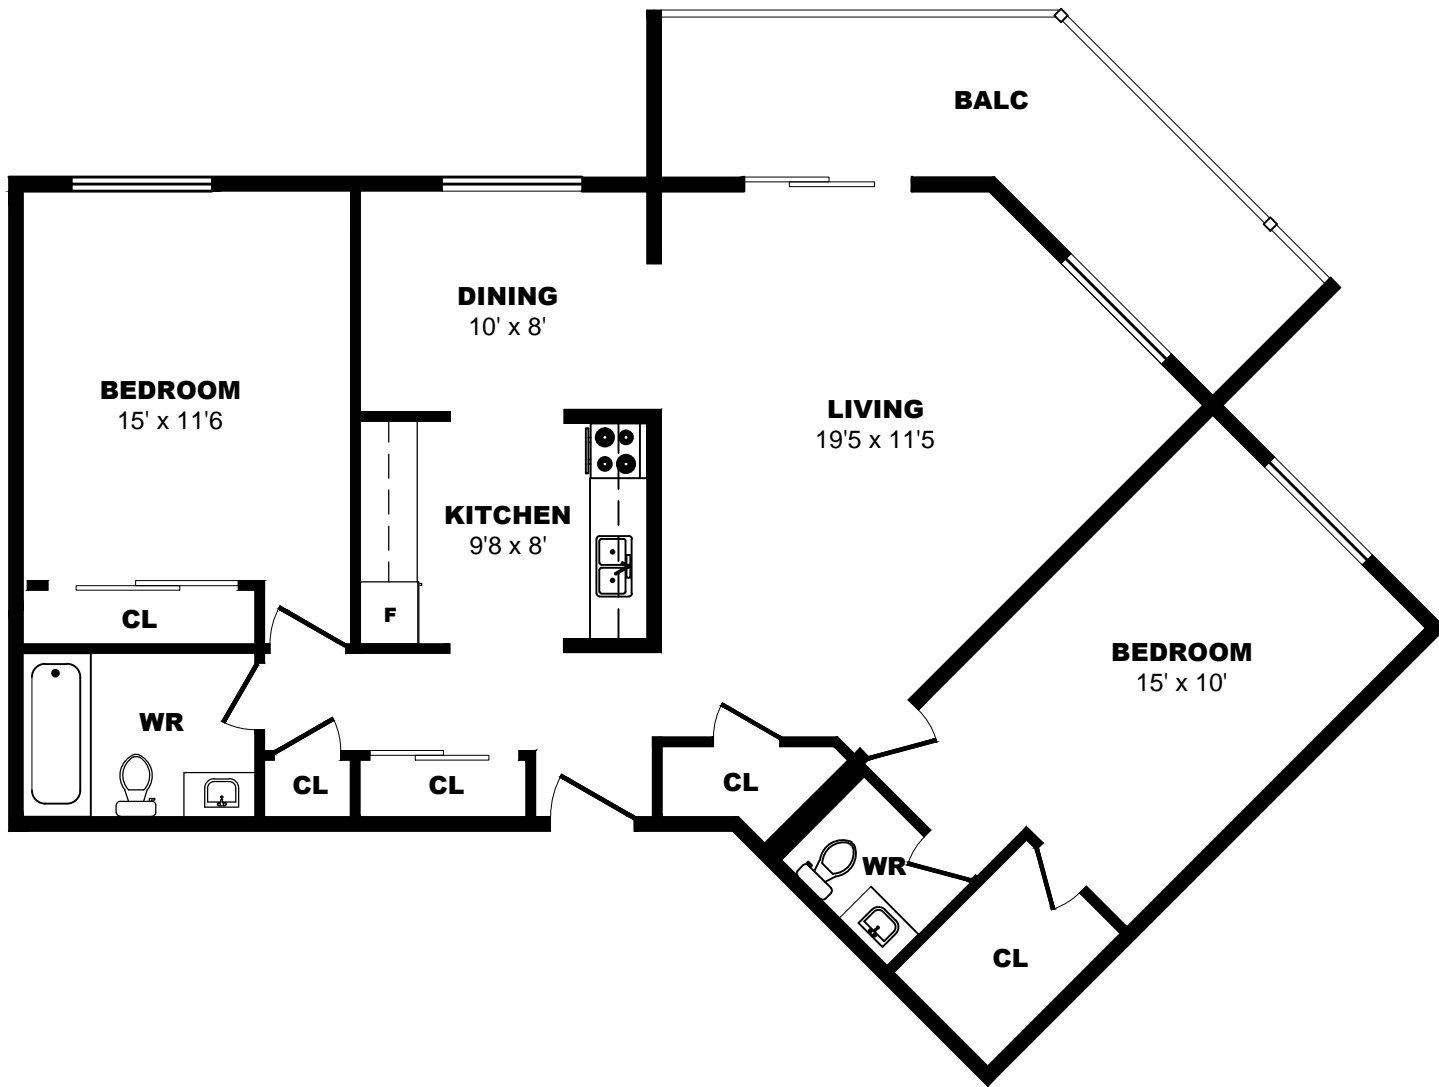

400 Sandringham Cr, London - 2 Bdrm J, 1030sf

All dimensions are approximate. Sizes and specifications are subject to change without notice E. & O. E.
All illustrations are artist's concept. Actual usable floor space may vary slightly from stated floor area.

400 Sandringham Cr, London - 2 Bdrm K, 1030sf

All dimensions are approximate. Sizes and specifications are subject to change without notice E. & O. E.
 All illustrations are artist's concept. Actual usable floor space may vary slightly from stated floor area.

400 Sandringham Cr, London - 2 Bdrm L, 1030sf

All dimensions are approximate. Sizes and specifications are subject to change without notice E. & O. E.
 All illustrations are artist's concept. Actual usable floor space may vary slightly from stated floor area.

400 Sandringham Cr, London - 2 Bdrm M, 1012sf

All dimensions are approximate. Sizes and specifications are subject to change without notice E. & O. E.
 All illustrations are artist's concept. Actual usable floor space may vary slightly from stated floor area.