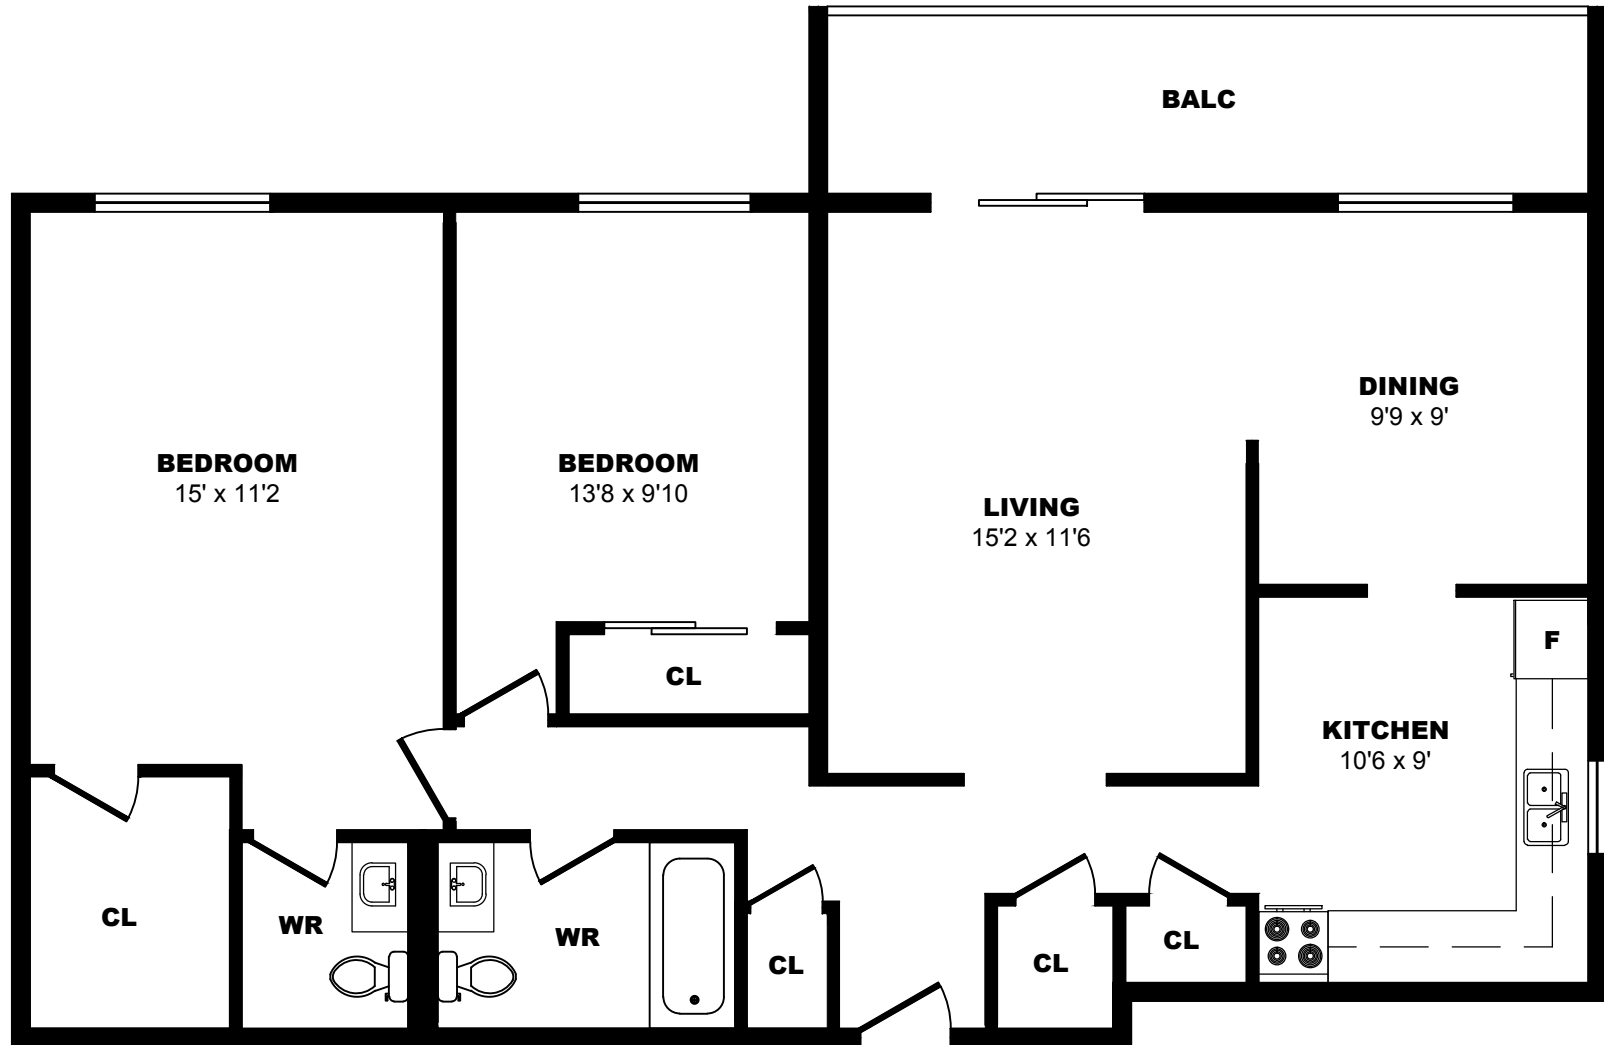

400 Sandringham Cr, London - 2 Bdrm F, 1012sf

All dimensions are approximate. Sizes and specifications are subject to change without notice E. & O. E.
 All illustrations are artist's concept. Actual usable floor space may vary slightly from stated floor area.

400 Sandringham Cr, London - 2 Bdrm G, 1290sf

All dimensions are approximate. Sizes and specifications are subject to change without notice E. & O. E.
All illustrations are artist's concept. Actual usable floor space may vary slightly from stated floor area.

400 Sandringham Cr, London - 2 Bdrm H, 1026sf

All dimensions are approximate. Sizes and specifications are subject to change without notice E. & O. E.
All illustrations are artist's concept. Actual usable floor space may vary slightly from stated floor area.

400 Sandringham Cr, London - 2 Bdrm I, 1012sf

All dimensions are approximate. Sizes and specifications are subject to change without notice E. & O. E.
 All illustrations are artist's concept. Actual usable floor space may vary slightly from stated floor area.