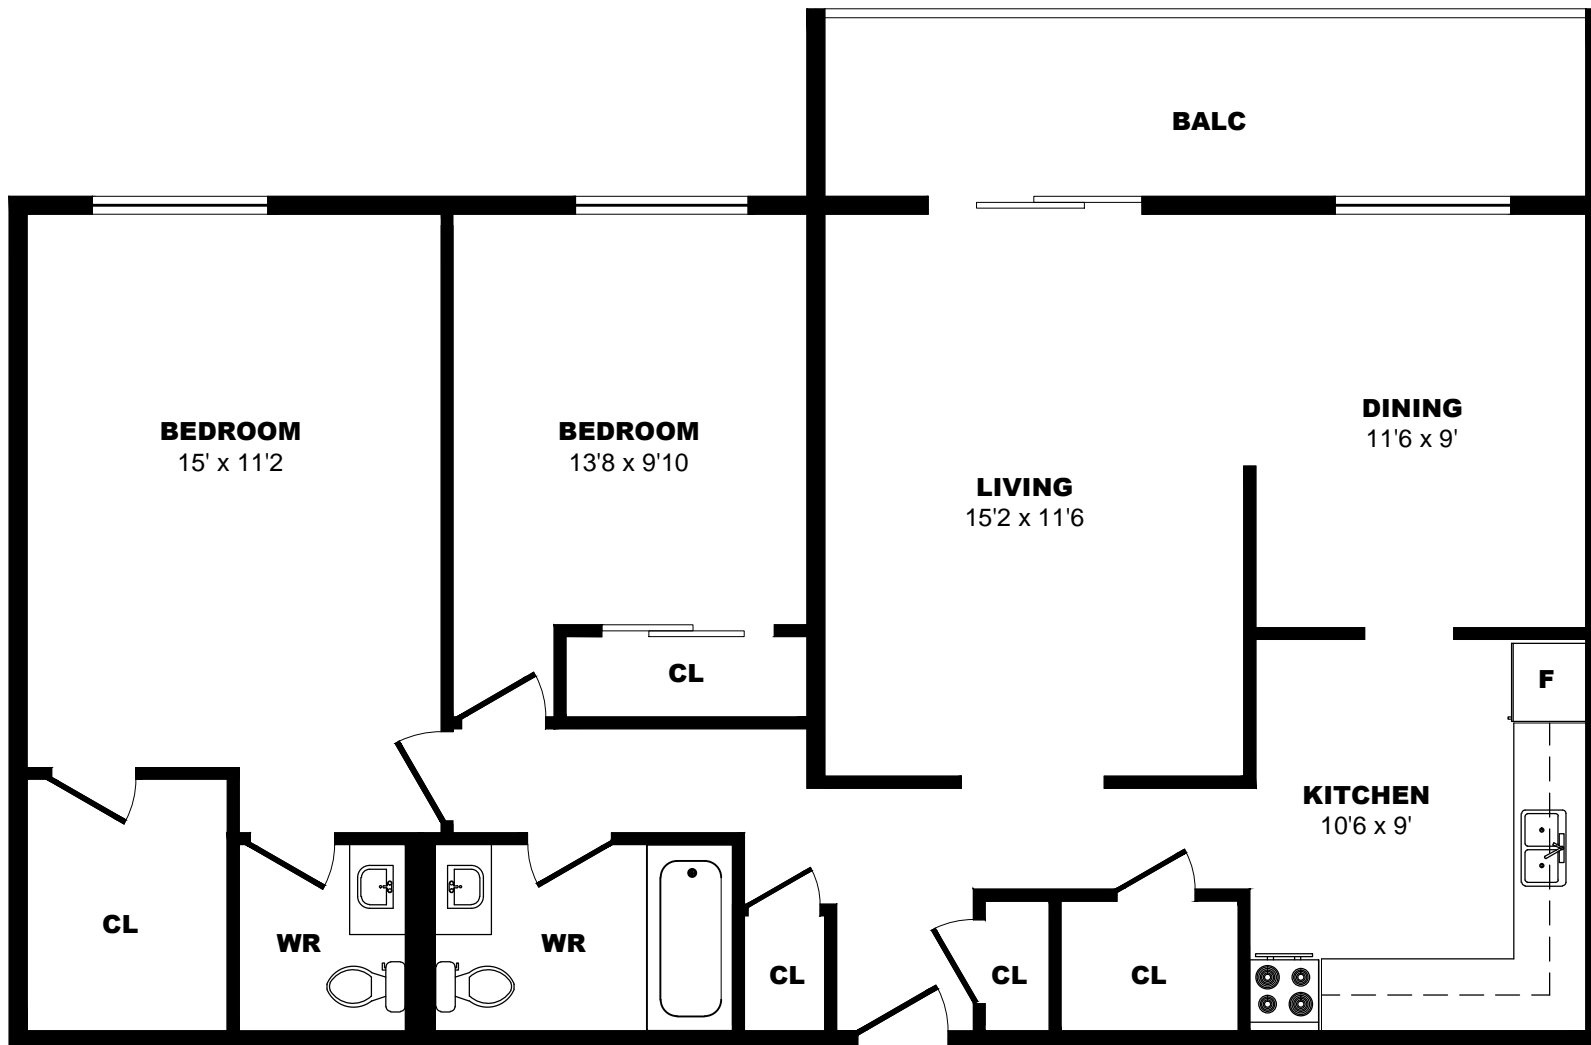

400 Sandringham Cr, London - 2 Bdrm A, 1012sf

All dimensions are approximate. Sizes and specifications are subject to change without notice E. & O. E.
 All illustrations are artist's concept. Actual usable floor space may vary slightly from stated floor area.

400 Sandringham Cr, London - 2 Bdrm B, 1012sf

All dimensions are approximate. Sizes and specifications are subject to change without notice E. & O. E.
 All illustrations are artist's concept. Actual usable floor space may vary slightly from stated floor area.

400 Sandringham Cr, London - 2 Bdrm C, 1030sf

All dimensions are approximate. Sizes and specifications are subject to change without notice E. & O. E.
 All illustrations are artist's concept. Actual usable floor space may vary slightly from stated floor area.

400 Sandringham Cr, London - 2 Bdrm D, 1012sf

All dimensions are approximate. Sizes and specifications are subject to change without notice E. & O. E.
 All illustrations are artist's concept. Actual usable floor space may vary slightly from stated floor area.