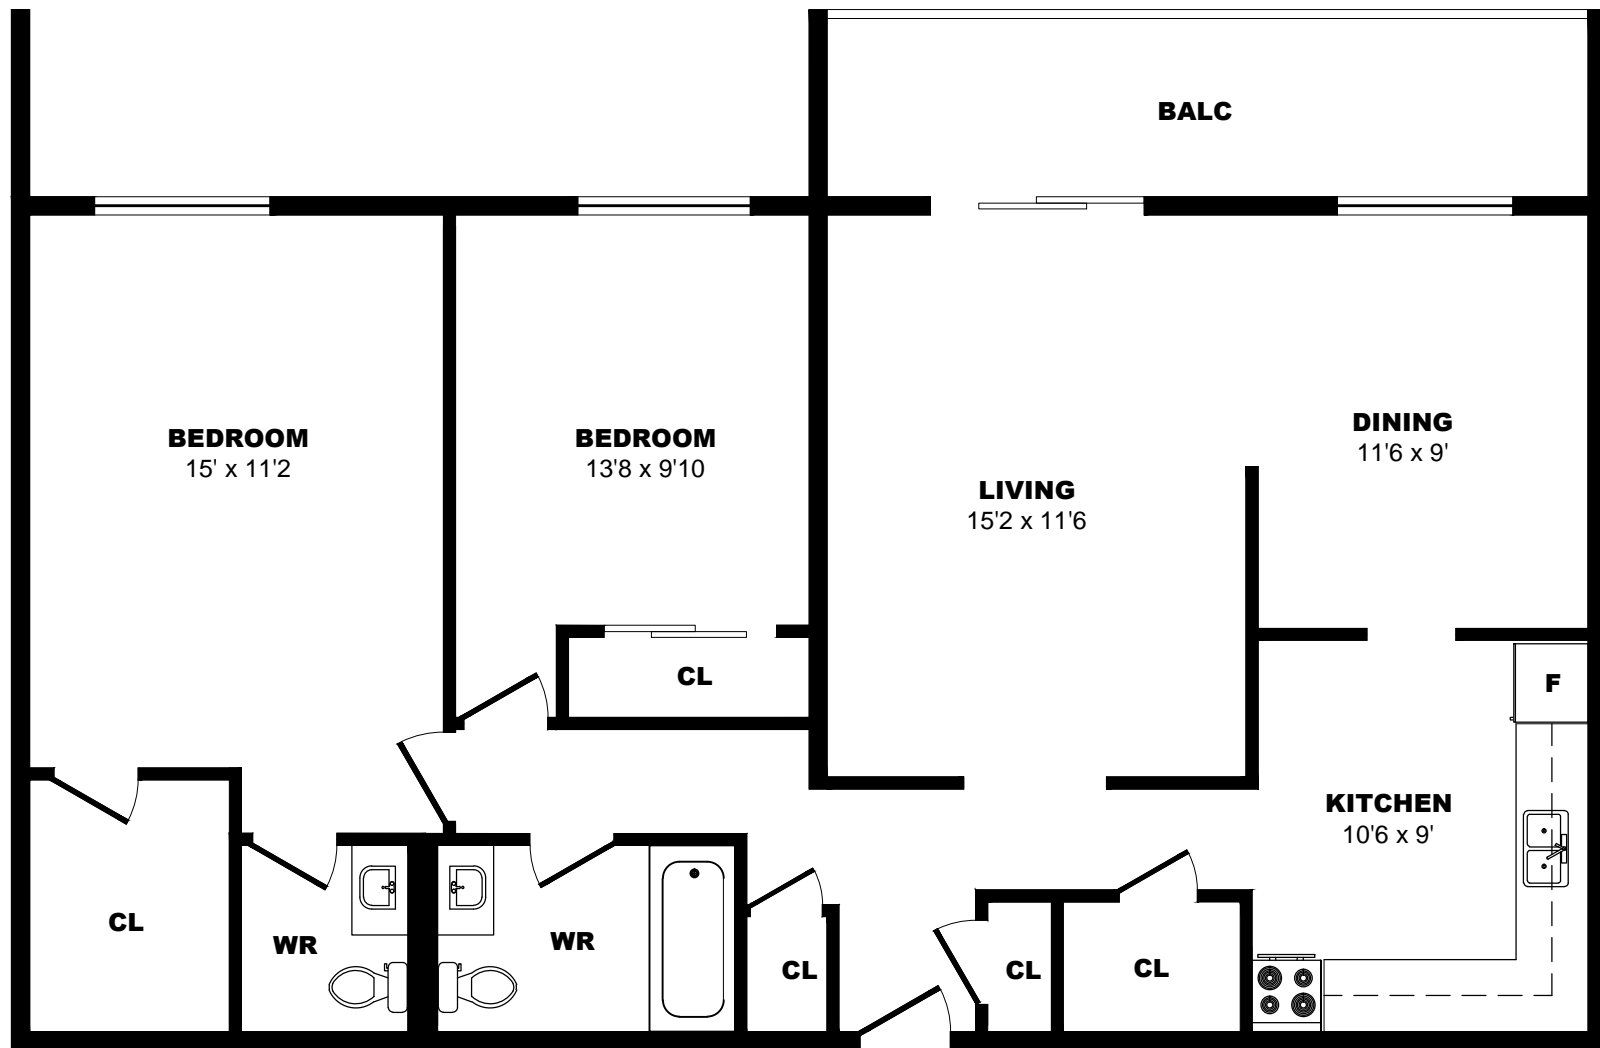

400 Sandringham Cr, London - 2 Bdrm C, 1030sf

All dimensions are approximate. Sizes and specifications are subject to change without notice E. & O. E.
 All illustrations are artist's concept. Actual usable floor space may vary slightly from stated floor area.

400 Sandringham Cr, London - 2 Bdrm D, 1012sf

All dimensions are approximate. Sizes and specifications are subject to change without notice E. & O. E.
 All illustrations are artist's concept. Actual usable floor space may vary slightly from stated floor area.

400 Sandringham Cr, London - 2 Bdrm E, 1030sf

All dimensions are approximate. Sizes and specifications are subject to change without notice E. & O. E.
 All illustrations are artist's concept. Actual usable floor space may vary slightly from stated floor area.

400 Sandringham Cr, London - 2 Bdrm F, 1012sf

All dimensions are approximate. Sizes and specifications are subject to change without notice E. & O. E.
 All illustrations are artist's concept. Actual usable floor space may vary slightly from stated floor area.