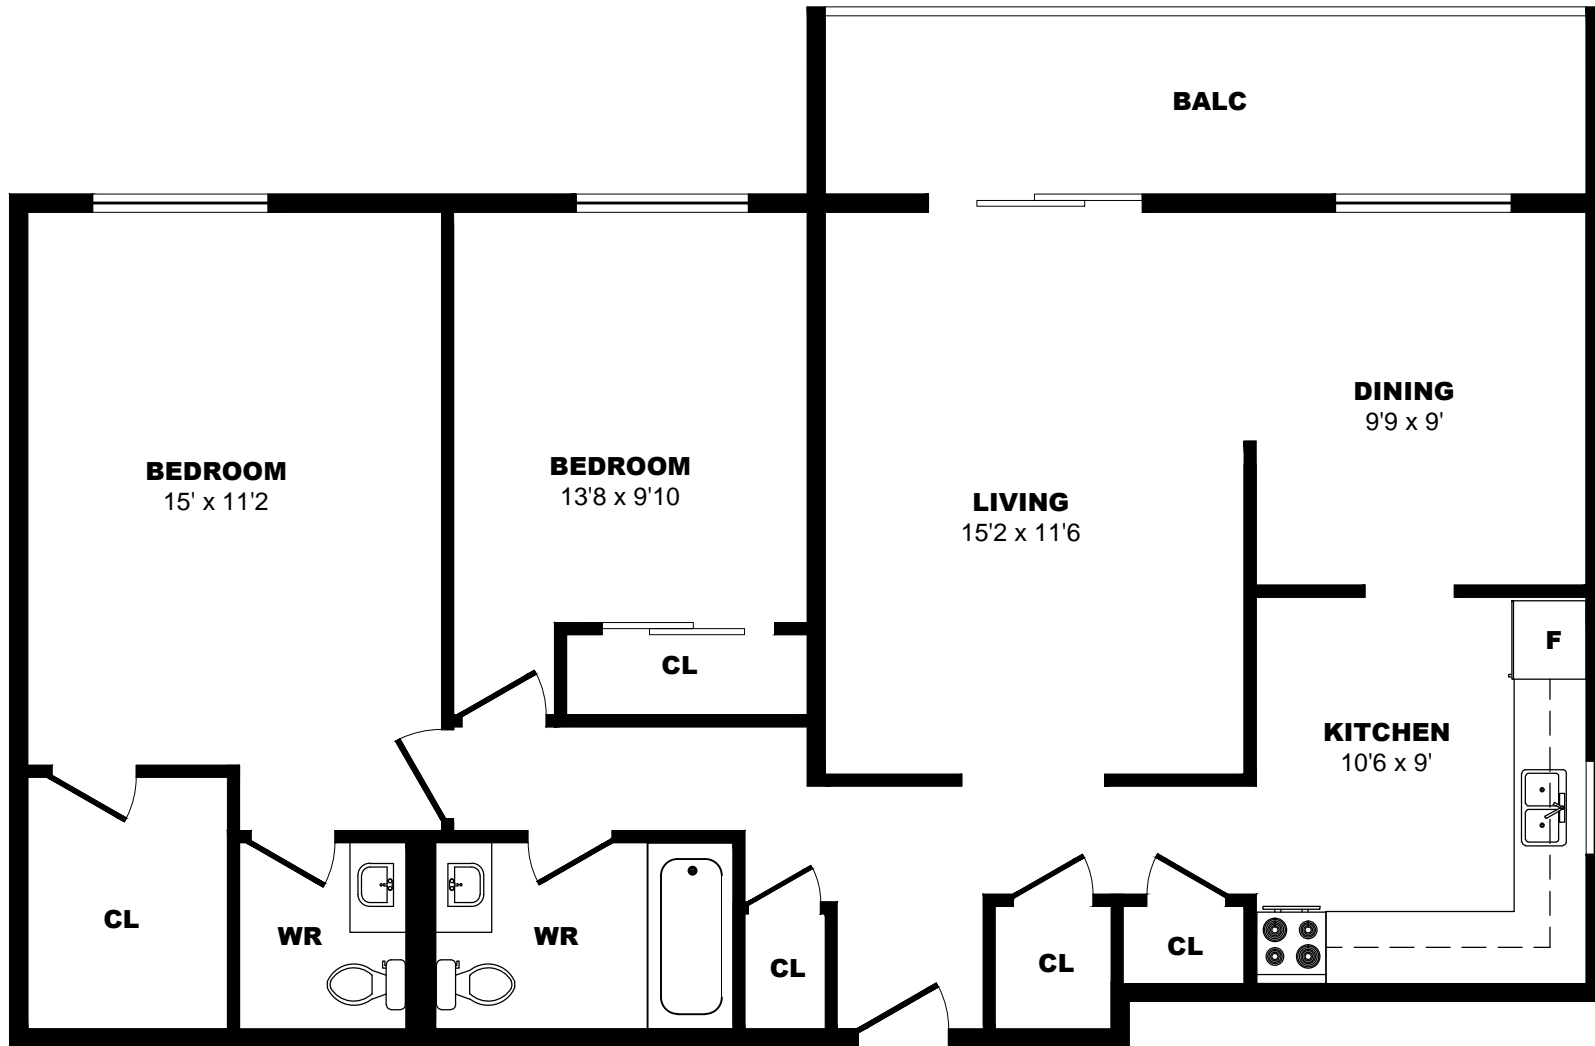

400 Sandringham Cr, London - 2 Bdrm F, 1012sf

All dimensions are approximate. Sizes and specifications are subject to change without notice E. & O. E.
 All illustrations are artist's concept. Actual usable floor space may vary slightly from stated floor area.

400 Sandringham Cr, London - 2 Bdrm G, 1290sf

All dimensions are approximate. Sizes and specifications are subject to change without notice E. & O. E.
All illustrations are artist's concept. Actual usable floor space may vary slightly from stated floor area.

400 Sandringham Cr, London - 2 Bdrm H, 1026sf

All dimensions are approximate. Sizes and specifications are subject to change without notice E. & O. E.
All illustrations are artist's concept. Actual usable floor space may vary slightly from stated floor area.

400 Sandringham Cr, London - 2 Bdrm I, 1012sf

All dimensions are approximate. Sizes and specifications are subject to change without notice E. & O. E.
 All illustrations are artist's concept. Actual usable floor space may vary slightly from stated floor area.