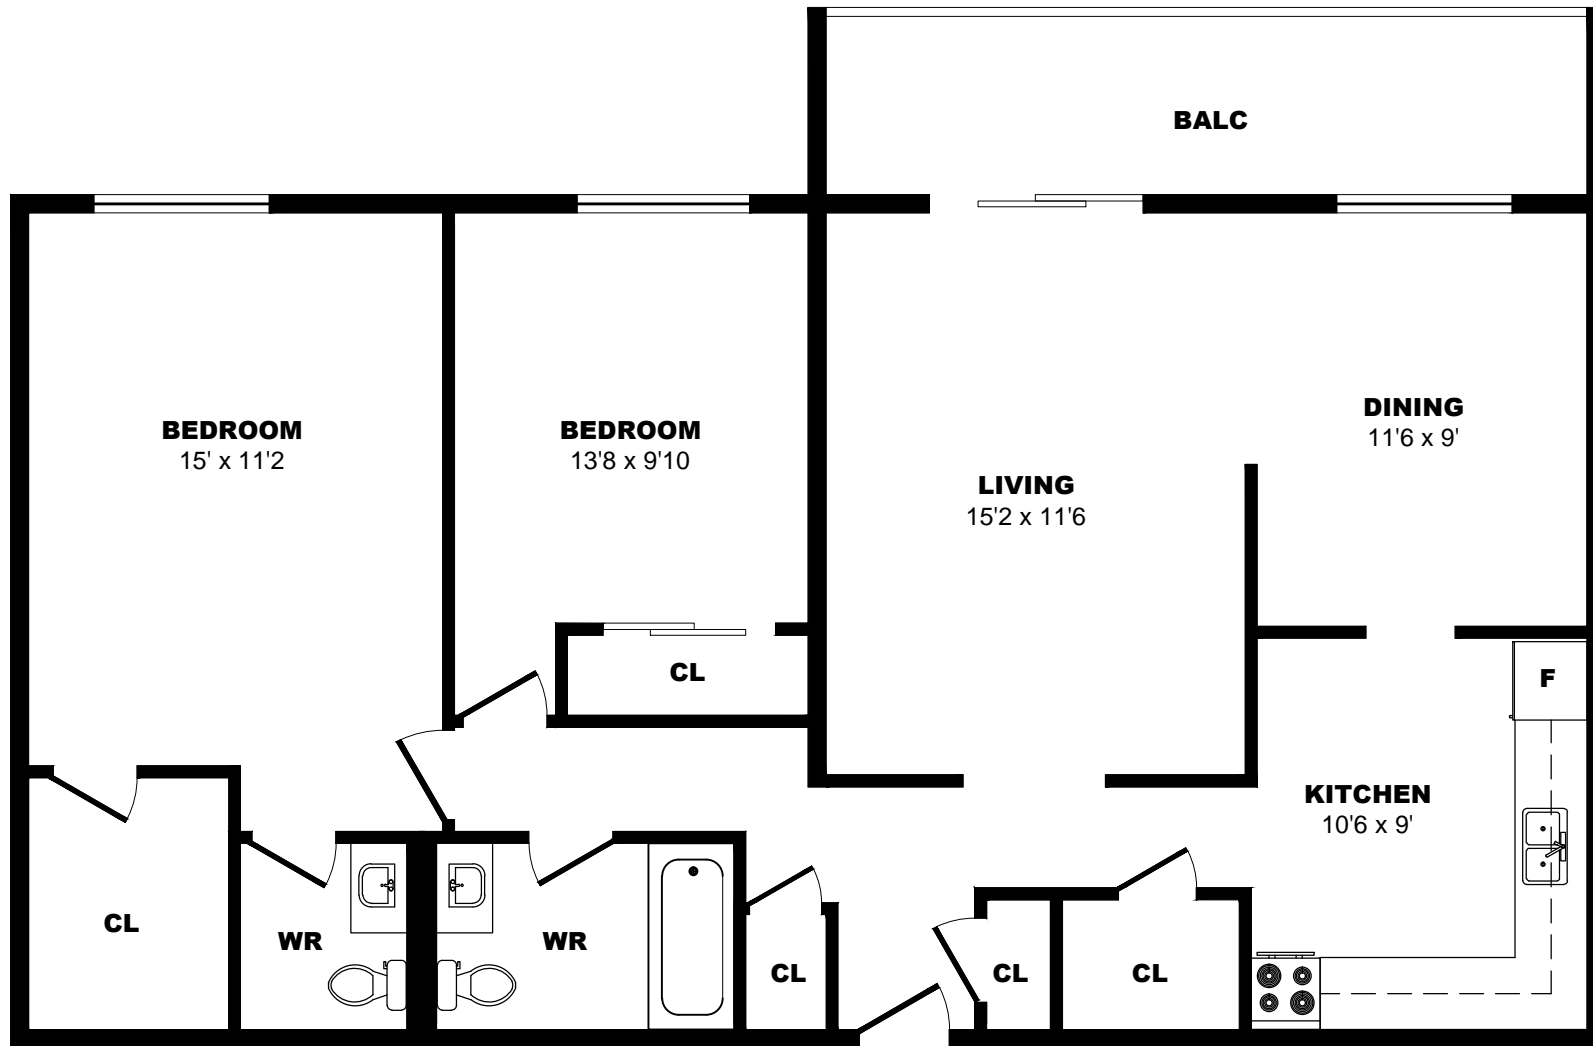

400 Sandringham Cr, London - 2 Bdrm H, 1026sf

All dimensions are approximate. Sizes and specifications are subject to change without notice E. & O. E.
All illustrations are artist's concept. Actual usable floor space may vary slightly from stated floor area.

400 Sandringham Cr, London - 2 Bdrm I, 1012sf

All dimensions are approximate. Sizes and specifications are subject to change without notice E. & O. E.
 All illustrations are artist's concept. Actual usable floor space may vary slightly from stated floor area.

400 Sandringham Cr, London - 2 Bdrm J, 1030sf

All dimensions are approximate. Sizes and specifications are subject to change without notice E. & O. E.
All illustrations are artist's concept. Actual usable floor space may vary slightly from stated floor area.

400 Sandringham Cr, London - 2 Bdrm K, 1030sf

All dimensions are approximate. Sizes and specifications are subject to change without notice E. & O. E.
 All illustrations are artist's concept. Actual usable floor space may vary slightly from stated floor area.