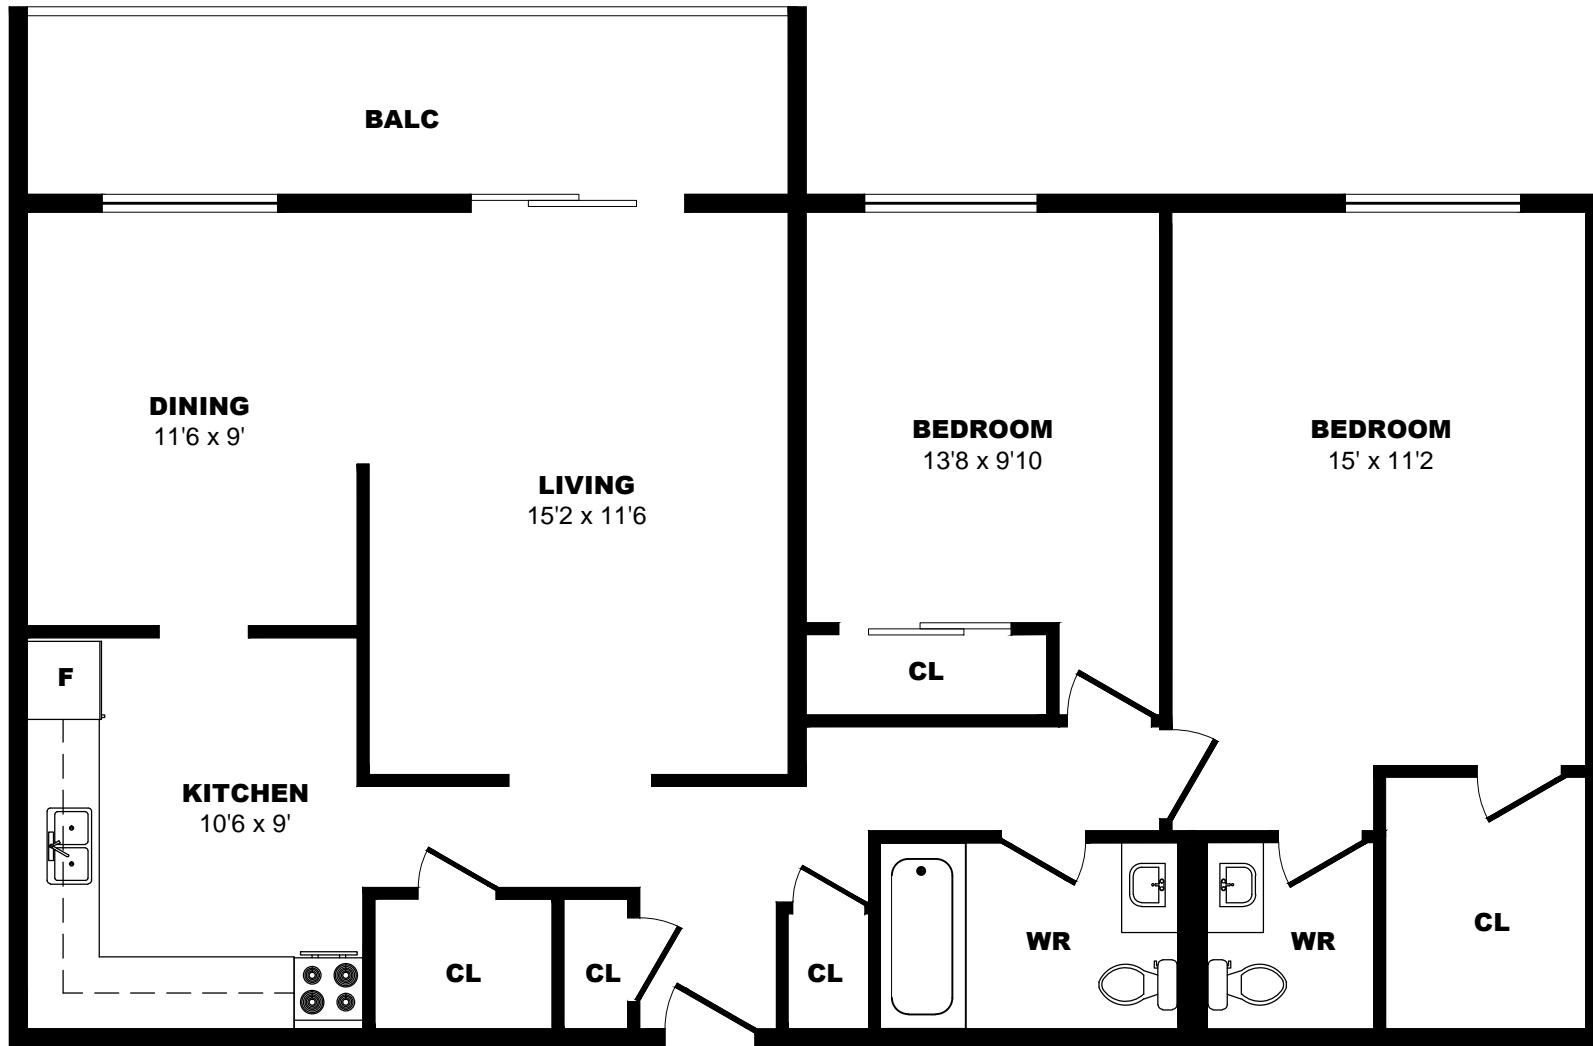

400 Sandringham Cr, London - 2 Bdrm I, 1012sf

All dimensions are approximate. Sizes and specifications are subject to change without notice E. & O. E.
 All illustrations are artist's concept. Actual usable floor space may vary slightly from stated floor area.

400 Sandringham Cr, London - 2 Bdrm J, 1030sf

All dimensions are approximate. Sizes and specifications are subject to change without notice E. & O. E.
All illustrations are artist's concept. Actual usable floor space may vary slightly from stated floor area.

400 Sandringham Cr, London - 2 Bdrm K, 1030sf

All dimensions are approximate. Sizes and specifications are subject to change without notice E. & O. E.
 All illustrations are artist's concept. Actual usable floor space may vary slightly from stated floor area.

400 Sandringham Cr, London - 2 Bdrm L, 1030sf

All dimensions are approximate. Sizes and specifications are subject to change without notice E. & O. E.
 All illustrations are artist's concept. Actual usable floor space may vary slightly from stated floor area.