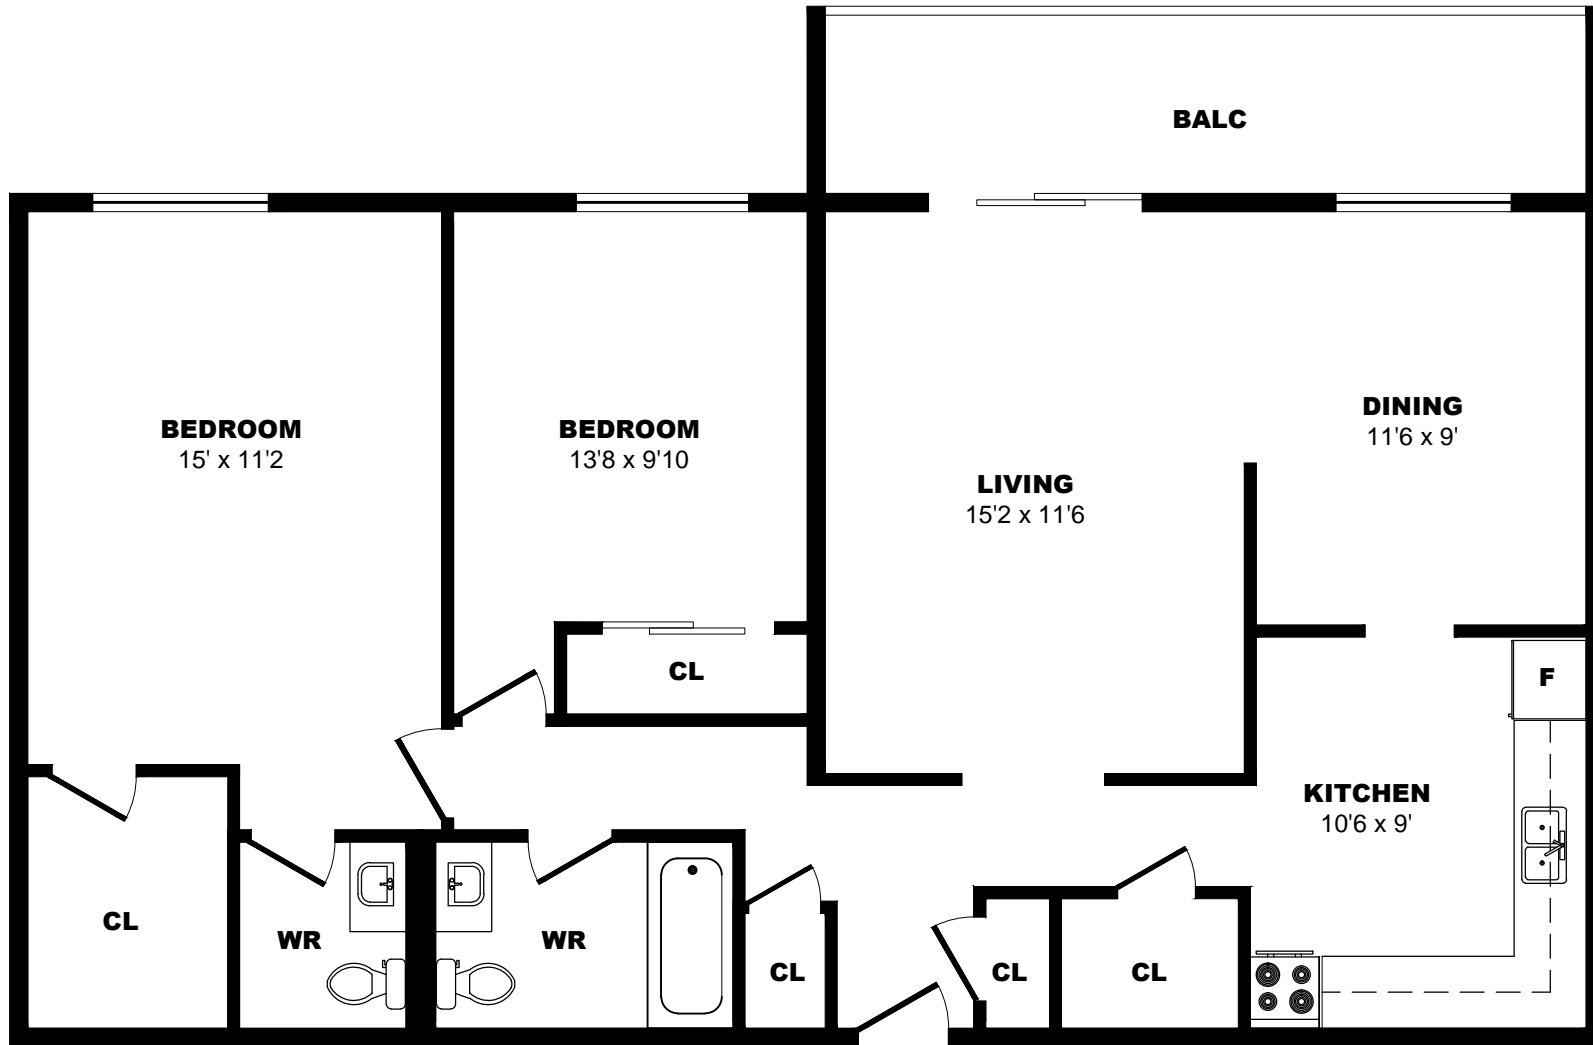

400 Sandringham Cr, London - 2 Bdrm A, 1012sf

All dimensions are approximate. Sizes and specifications are subject to change without notice E. & O. E.
 All illustrations are artist's concept. Actual usable floor space may vary slightly from stated floor area.

400 Sandringham Cr, London - 2 Bdrm B, 1012sf

All dimensions are approximate. Sizes and specifications are subject to change without notice E. & O. E.
 All illustrations are artist's concept. Actual usable floor space may vary slightly from stated floor area.

400 Sandringham Cr, London - 2 Bdrm C, 1030sf

All dimensions are approximate. Sizes and specifications are subject to change without notice E. & O. E.
 All illustrations are artist's concept. Actual usable floor space may vary slightly from stated floor area.

400 Sandringham Cr, London - 2 Bdrm D, 1012sf

All dimensions are approximate. Sizes and specifications are subject to change without notice E. & O. E.
 All illustrations are artist's concept. Actual usable floor space may vary slightly from stated floor area.