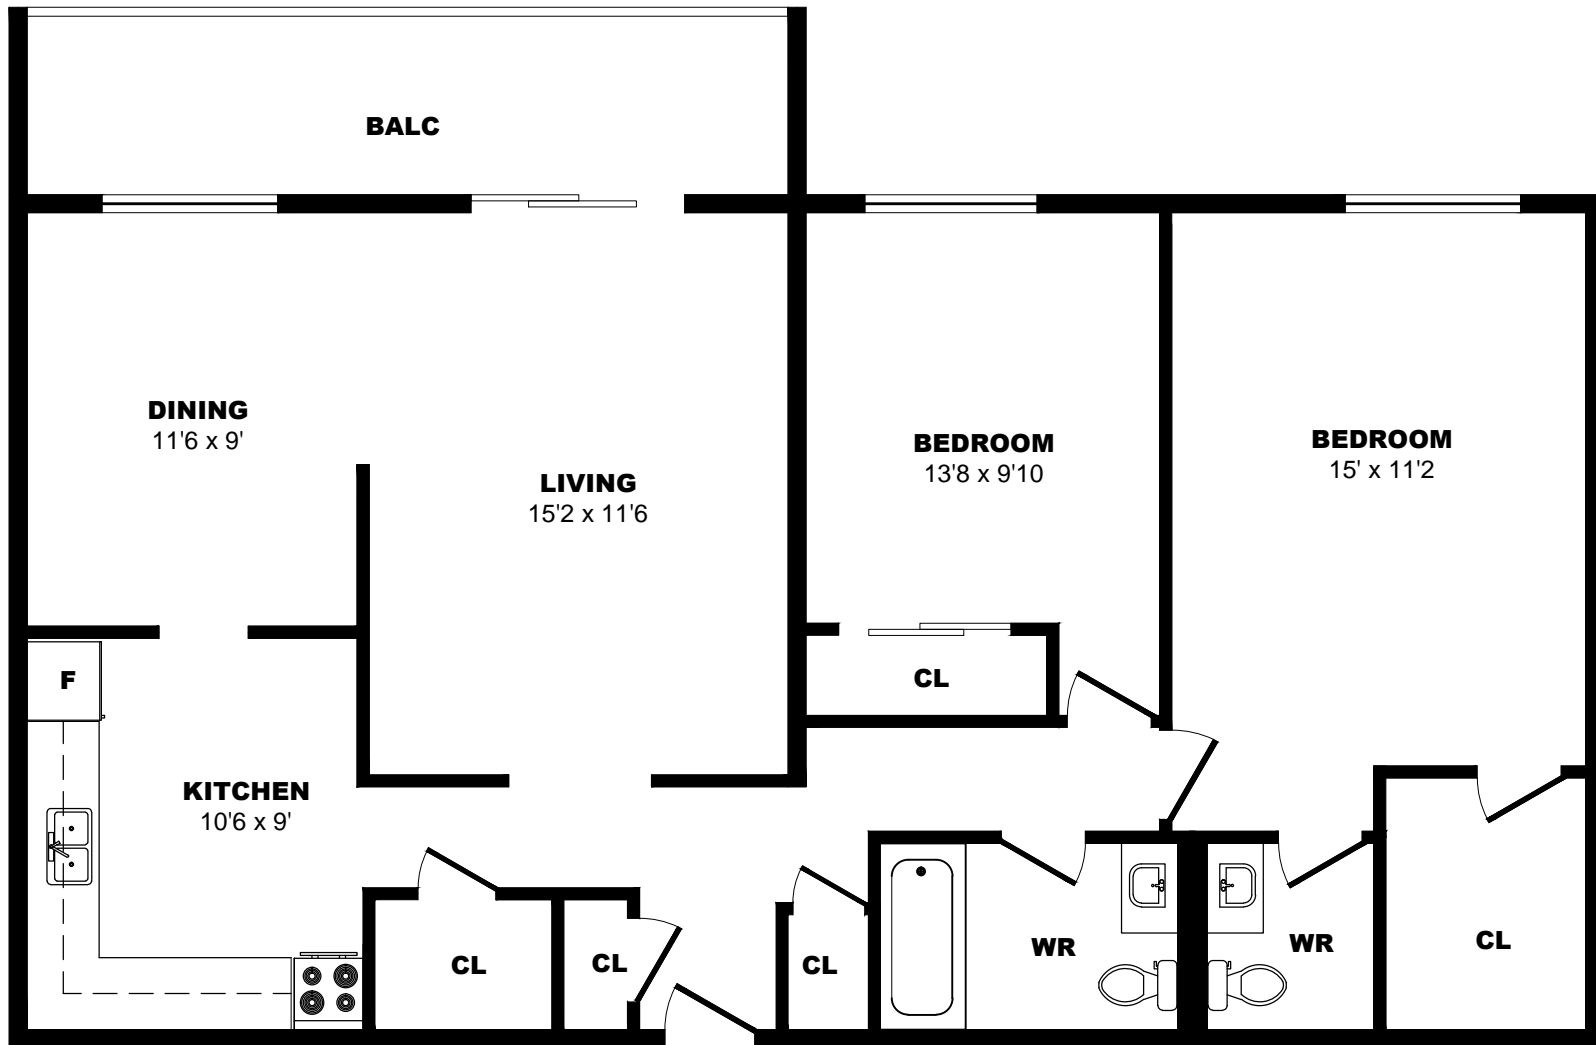

400 Sandringham Cr, London - 2 Bdrm A, 1012sf

All dimensions are approximate. Sizes and specifications are subject to change without notice E. & O. E.
 All illustrations are artist's concept. Actual usable floor space may vary slightly from stated floor area.

400 Sandringham Cr, London - 2 Bdrm B, 1012sf

All dimensions are approximate. Sizes and specifications are subject to change without notice E. & O. E.
 All illustrations are artist's concept. Actual usable floor space may vary slightly from stated floor area.

400 Sandringham Cr, London - 2 Bdrm C, 1030sf

All dimensions are approximate. Sizes and specifications are subject to change without notice E. & O. E.
 All illustrations are artist's concept. Actual usable floor space may vary slightly from stated floor area.

400 Sandringham Cr, London - 2 Bdrm D, 1012sf

All dimensions are approximate. Sizes and specifications are subject to change without notice E. & O. E.
 All illustrations are artist's concept. Actual usable floor space may vary slightly from stated floor area.