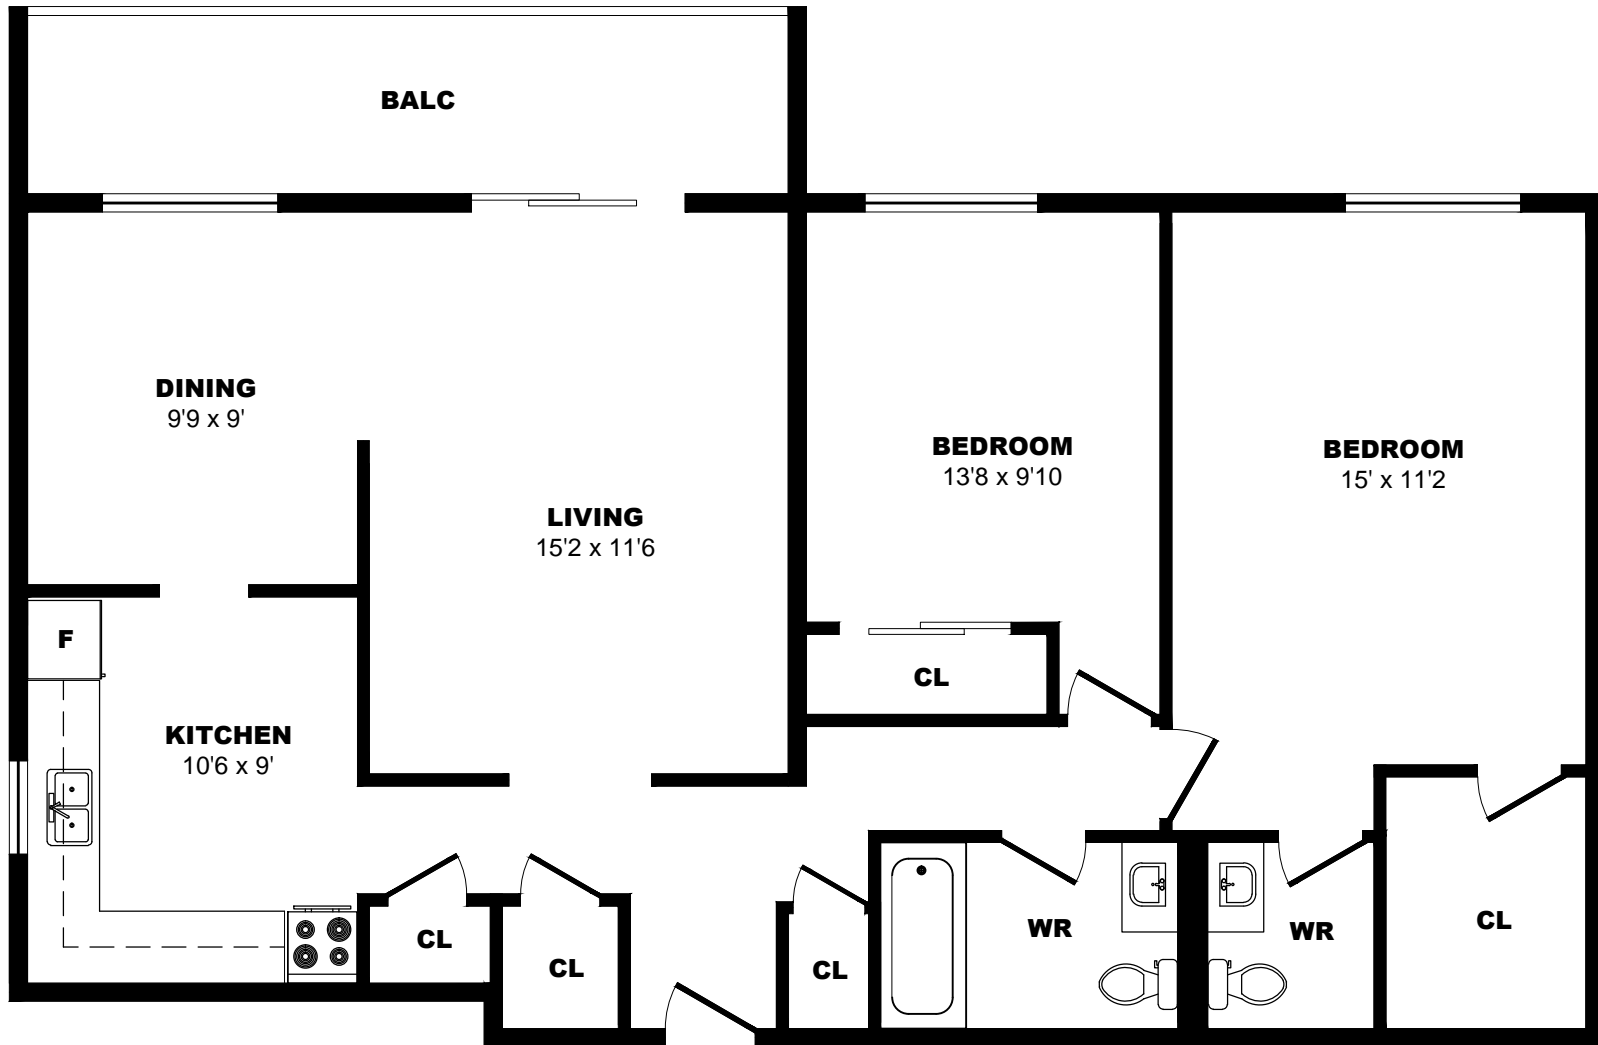

400 Sandringham Cr, London - 2 Bdrm D, 1012sf

All dimensions are approximate. Sizes and specifications are subject to change without notice E. & O. E.
 All illustrations are artist's concept. Actual usable floor space may vary slightly from stated floor area.

400 Sandringham Cr, London - 2 Bdrm E, 1030sf

All dimensions are approximate. Sizes and specifications are subject to change without notice E. & O. E.
 All illustrations are artist's concept. Actual usable floor space may vary slightly from stated floor area.

400 Sandringham Cr, London - 2 Bdrm F, 1012sf

All dimensions are approximate. Sizes and specifications are subject to change without notice E. & O. E.
 All illustrations are artist's concept. Actual usable floor space may vary slightly from stated floor area.

400 Sandringham Cr, London - 2 Bdrm G, 1290sf

All dimensions are approximate. Sizes and specifications are subject to change without notice E. & O. E.
All illustrations are artist's concept. Actual usable floor space may vary slightly from stated floor area.