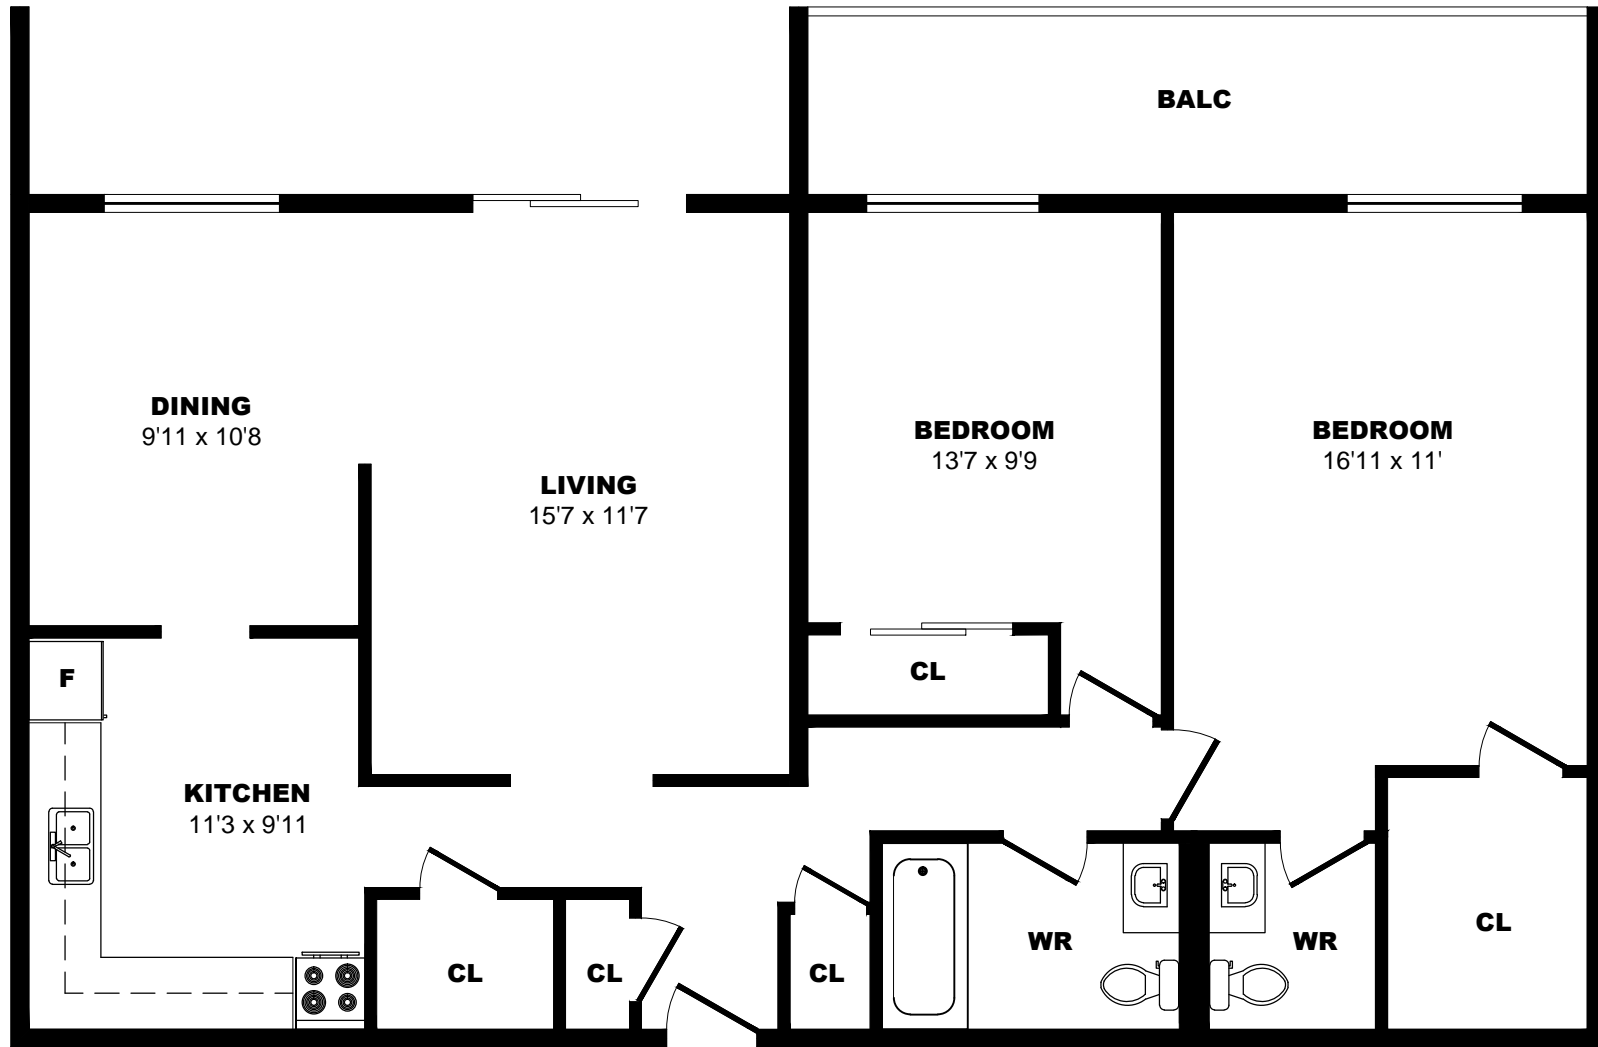

400 Sandringham Cr, London - 2 Bdrm B, 1012sf

All dimensions are approximate. Sizes and specifications are subject to change without notice E. & O. E.
 All illustrations are artist's concept. Actual usable floor space may vary slightly from stated floor area.

400 Sandringham Cr, London - 2 Bdrm C, 1030sf

All dimensions are approximate. Sizes and specifications are subject to change without notice E. & O. E.
 All illustrations are artist's concept. Actual usable floor space may vary slightly from stated floor area.

400 Sandringham Cr, London - 2 Bdrm D, 1012sf

All dimensions are approximate. Sizes and specifications are subject to change without notice E. & O. E.
 All illustrations are artist's concept. Actual usable floor space may vary slightly from stated floor area.

400 Sandringham Cr, London - 2 Bdrm E, 1030sf

All dimensions are approximate. Sizes and specifications are subject to change without notice E. & O. E.
 All illustrations are artist's concept. Actual usable floor space may vary slightly from stated floor area.