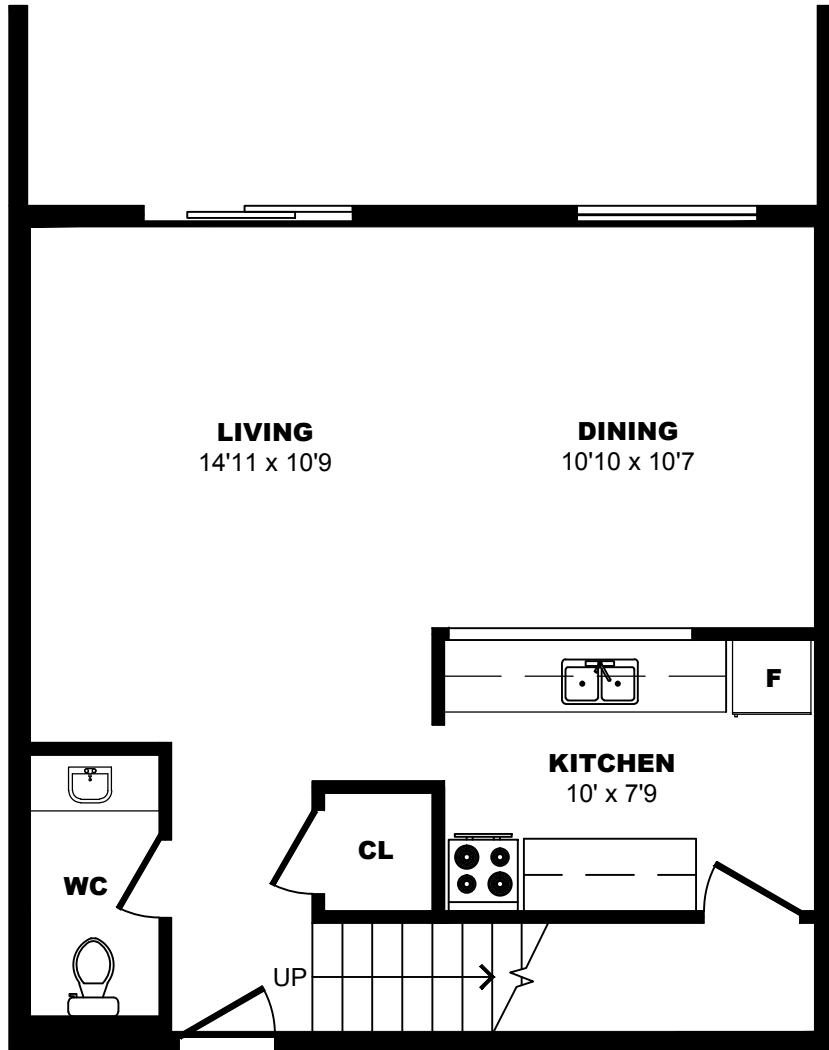

400 Sandringham Cr, London - 2 Bdrm E, 1030sf

All dimensions are approximate. Sizes and specifications are subject to change without notice E. & O. E.
 All illustrations are artist's concept. Actual usable floor space may vary slightly from stated floor area.

400 Sandringham Cr, London - 2 Bdrm F, 1012sf

All dimensions are approximate. Sizes and specifications are subject to change without notice E. & O. E.
 All illustrations are artist's concept. Actual usable floor space may vary slightly from stated floor area.

400 Sandringham Cr, London - 2 Bdrm G, 1290sf

All dimensions are approximate. Sizes and specifications are subject to change without notice E. & O. E.
All illustrations are artist's concept. Actual usable floor space may vary slightly from stated floor area.