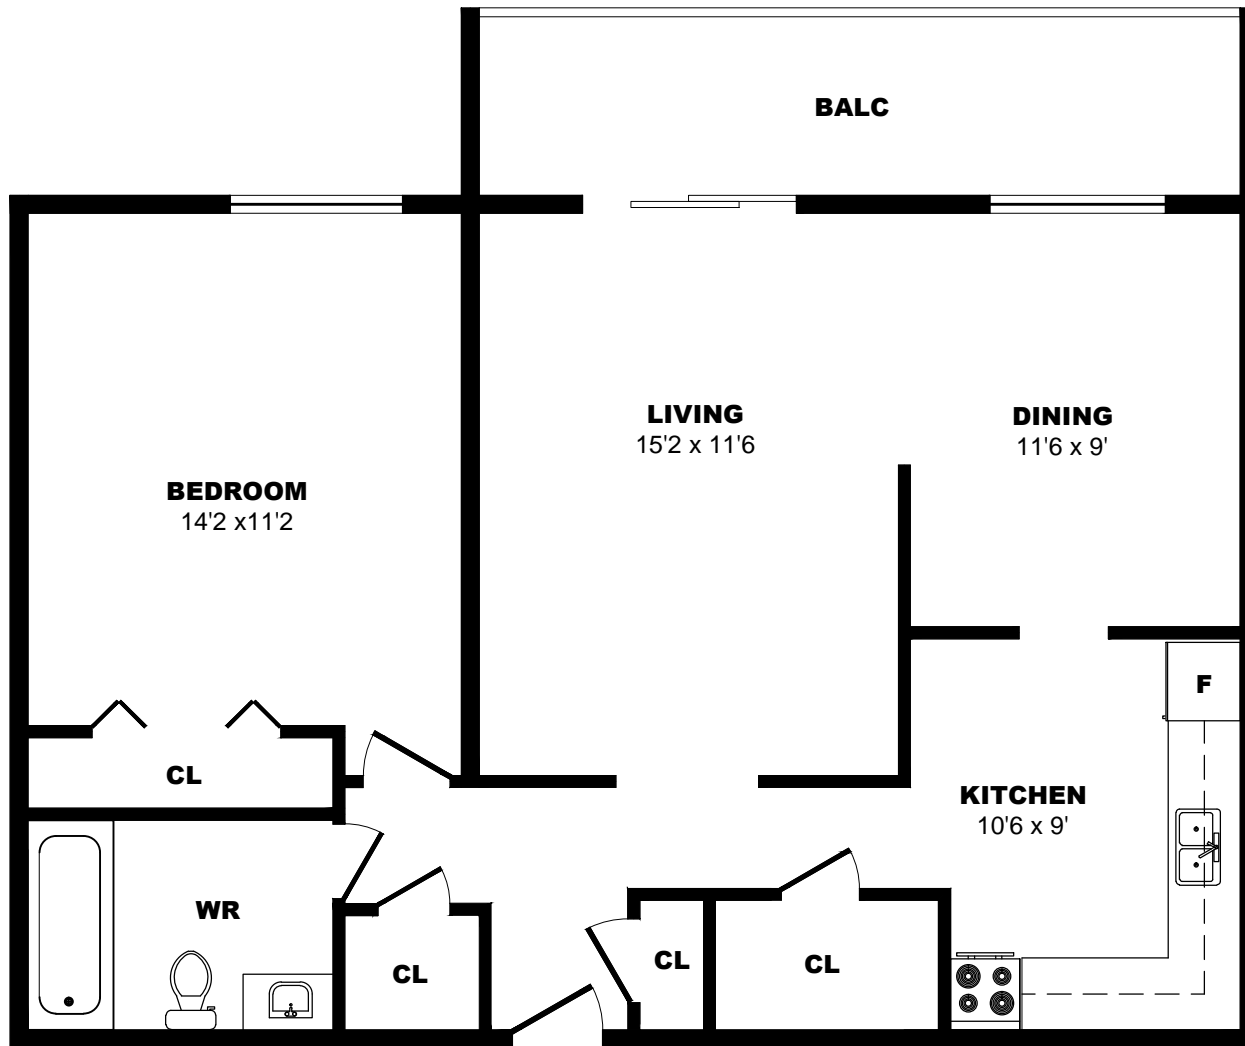

400 Sandringham Cr, London - 1 Bdrm A,784sf

All dimensions are approximate. Sizes and specifications are subject to change without notice E. & O. E.
All illustrations are artist's concept. Actual usable floor space may vary slightly from stated floor area.

400 Sandringham Cr, London - 1 Bdrm B, 784sf

All dimensions are approximate. Sizes and specifications are subject to change without notice E. & O. E.
All illustrations are artist's concept. Actual usable floor space may vary slightly from stated floor area.