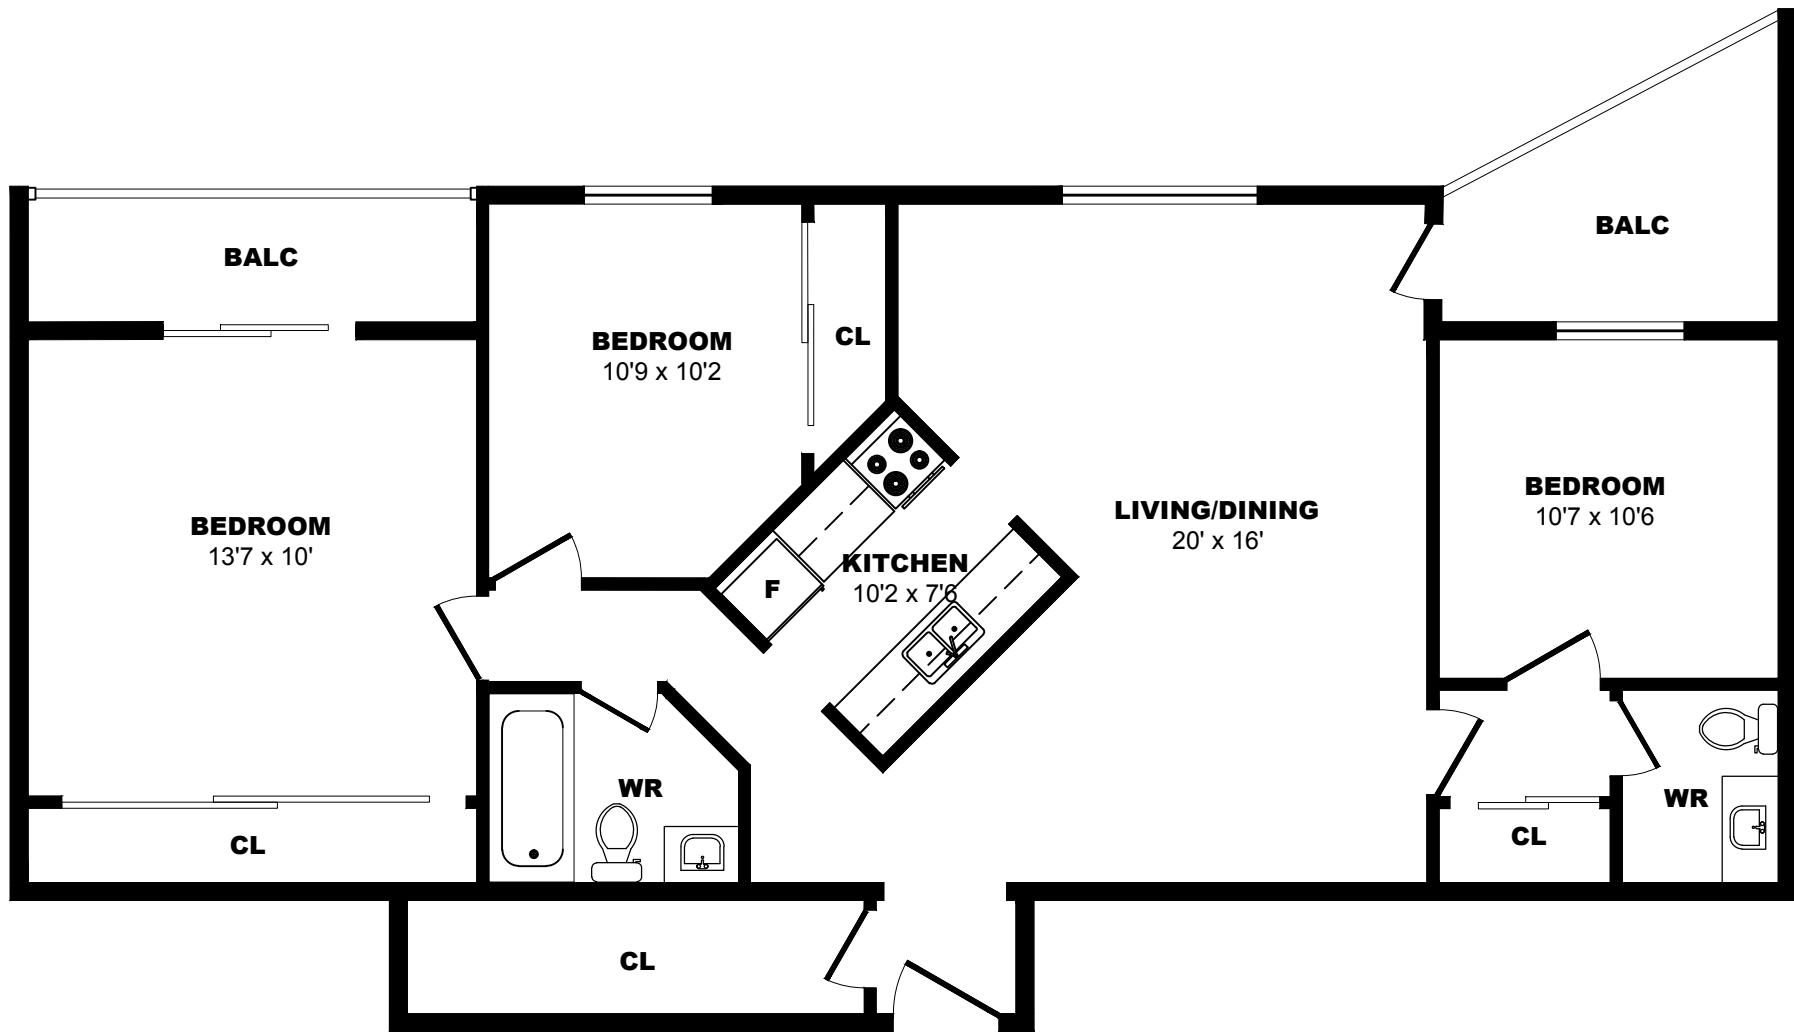

## 200 Sandringham Cr, London - 3 Bdrm A, 1137sf

All dimensions are approximate. Sizes and specifications are subject to change without notice E. & O. E.  
 All illustrations are artist's concept. Actual usable floor space may vary slightly from stated floor area.

## 200 Sandringham Cr, London - 3 Bdrm B, 892sf

All dimensions are approximate. Sizes and specifications are subject to change without notice E. & O. E.  
All illustrations are artist's concept. Actual usable floor space may vary slightly from stated floor area.