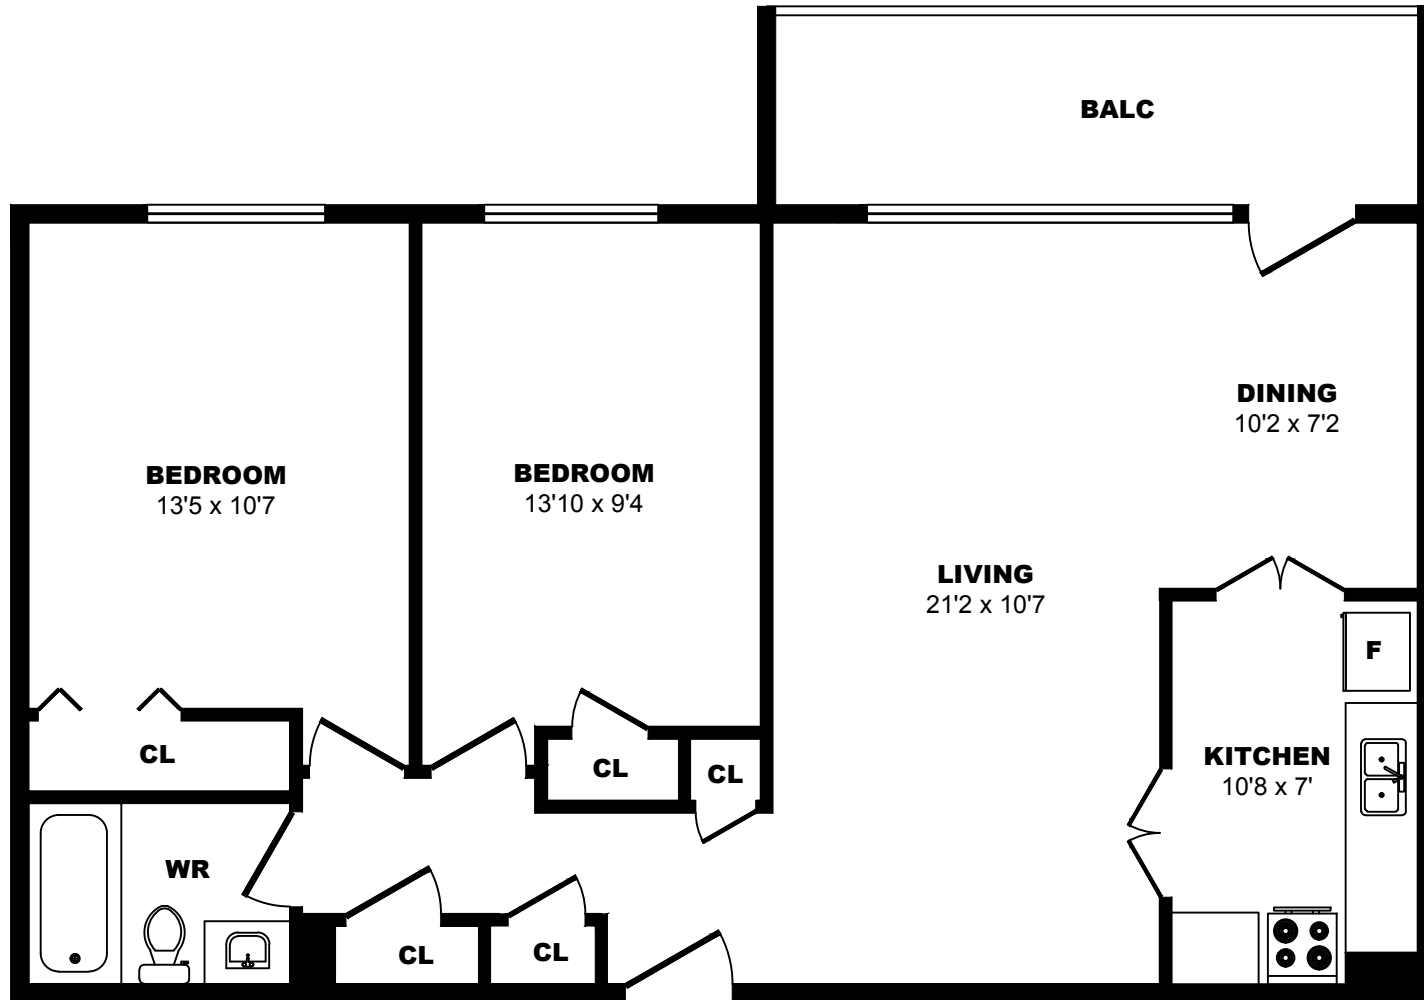

## 5 Tangreen Court, North York - 2 Bdrm A, 837sf

All dimensions are approximate. Sizes and specifications are subject to change without notice E. & O. E.  
 All illustrations are artist's concept. Actual usable floor space may vary slightly from stated floor area.

## 5 Tangreen Court, North York - 2 Bdrm B, 855sf

All dimensions are approximate. Sizes and specifications are subject to change without notice E. & O. E.  
All illustrations are artist's concept. Actual usable floor space may vary slightly from stated floor area.

## 5 Tangreen Court, North York - 2 Bdrm C, 861 sf

All dimensions are approximate. Sizes and specifications are subject to change without notice E. & O. E.  
All illustrations are artist's concept. Actual usable floor space may vary slightly from stated floor area.

## 5 Tangreen Court, North York - 2 Bdrm D, 881 sf

All dimensions are approximate. Sizes and specifications are subject to change without notice E. & O. E.  
 All illustrations are artist's concept. Actual usable floor space may vary slightly from stated floor area.