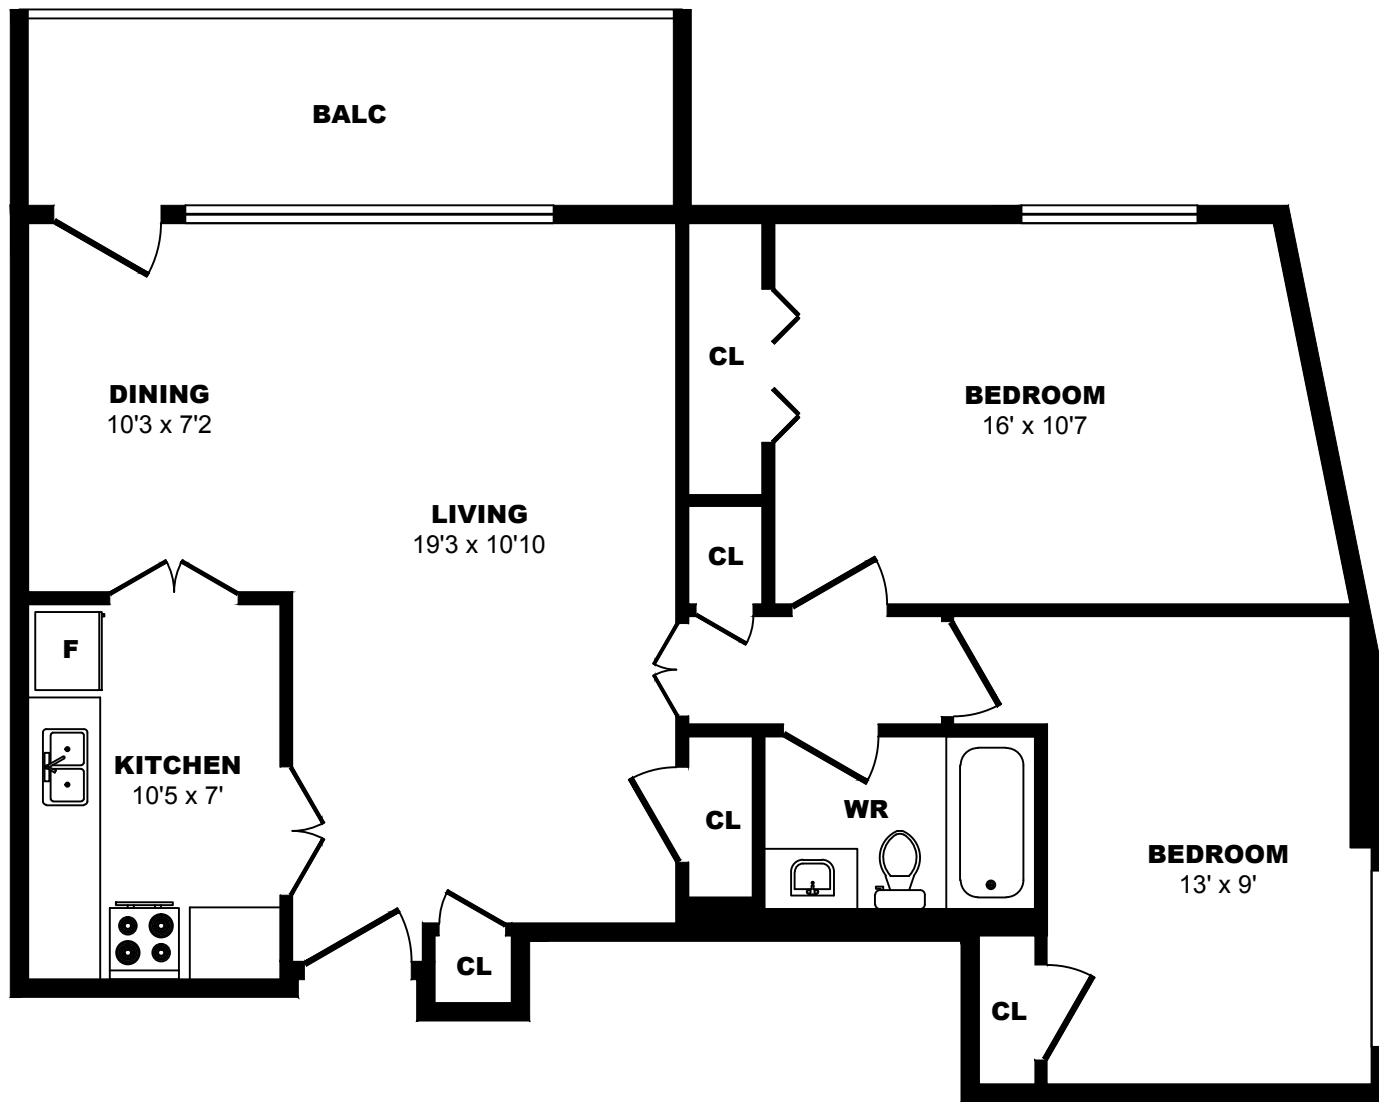

## 5 Tangreen Court, North York - 2 Bdrm A, 837sf

All dimensions are approximate. Sizes and specifications are subject to change without notice E. & O. E.  
 All illustrations are artist's concept. Actual usable floor space may vary slightly from stated floor area.

## 5 Tangreen Court, North York - 2 Bdrm B, 855sf

All dimensions are approximate. Sizes and specifications are subject to change without notice E. & O. E.  
All illustrations are artist's concept. Actual usable floor space may vary slightly from stated floor area.

## 5 Tangreen Court, North York - 2 Bdrm C, 861 sf

All dimensions are approximate. Sizes and specifications are subject to change without notice E. & O. E.  
All illustrations are artist's concept. Actual usable floor space may vary slightly from stated floor area.

## 5 Tangreen Court, North York - 2 Bdrm D, 881 sf

All dimensions are approximate. Sizes and specifications are subject to change without notice E. & O. E.  
 All illustrations are artist's concept. Actual usable floor space may vary slightly from stated floor area.