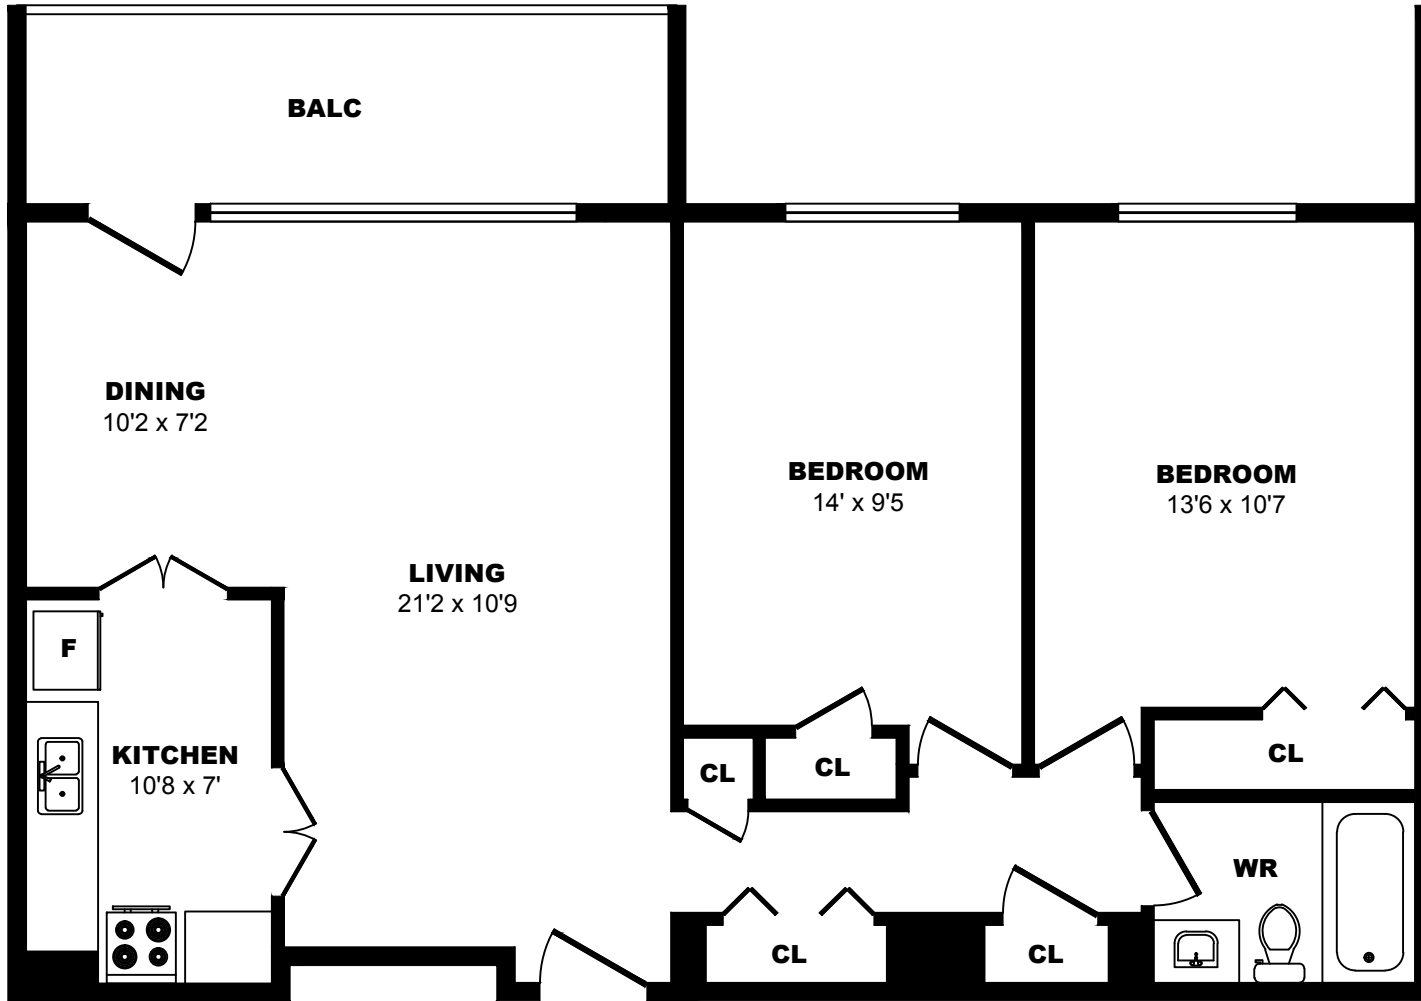

## 5 Tangreen Court, North York - 2 Bdrm A, 837sf

All dimensions are approximate. Sizes and specifications are subject to change without notice E. & O. E.  
 All illustrations are artist's concept. Actual usable floor space may vary slightly from stated floor area.

## 5 Tangreen Court, North York - 2 Bdrm B, 855sf

All dimensions are approximate. Sizes and specifications are subject to change without notice E. & O. E.  
All illustrations are artist's concept. Actual usable floor space may vary slightly from stated floor area.

## 5 Tangreen Court, North York - 2 Bdrm C, 861 sf

All dimensions are approximate. Sizes and specifications are subject to change without notice E. & O. E.  
All illustrations are artist's concept. Actual usable floor space may vary slightly from stated floor area.

## 5 Tangreen Court, North York - 2 Bdrm D, 881 sf

All dimensions are approximate. Sizes and specifications are subject to change without notice E. & O. E.  
 All illustrations are artist's concept. Actual usable floor space may vary slightly from stated floor area.