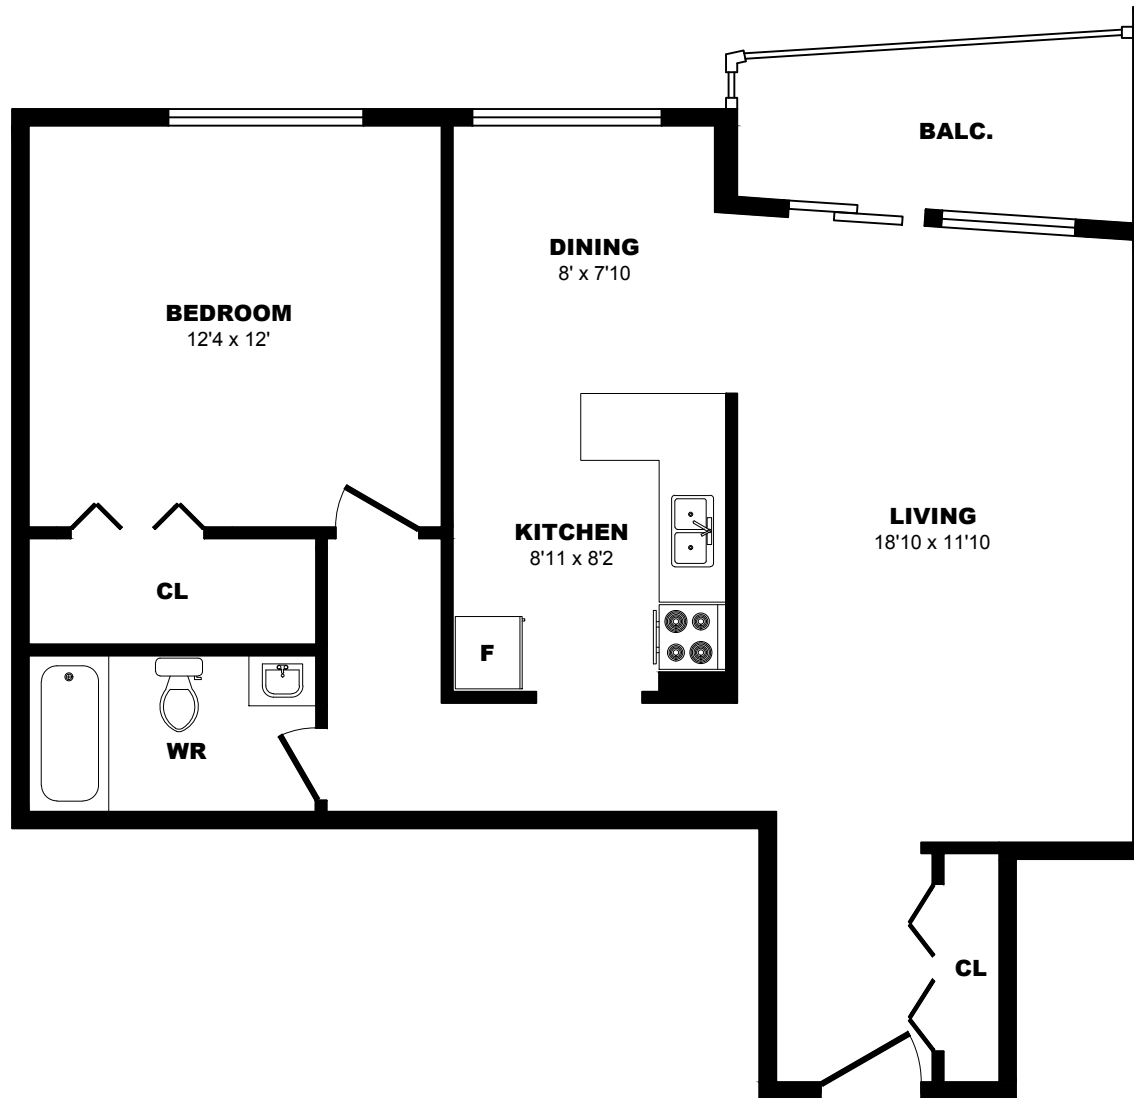

640 Guelph Line, Burlington - 1 Bdrm A, 732sf

All dimensions are approximate. Sizes and specifications are subject to change without notice E. & O. E.
All illustrations are artist's concept. Actual usable floor space may vary slightly from stated floor area.

640 Guelph Line, Burlington - 1 Bdrm B, 793sf

All dimensions are approximate. Sizes and specifications are subject to change without notice E. & O. E.
All illustrations are artist's concept. Actual usable floor space may vary slightly from stated floor area.