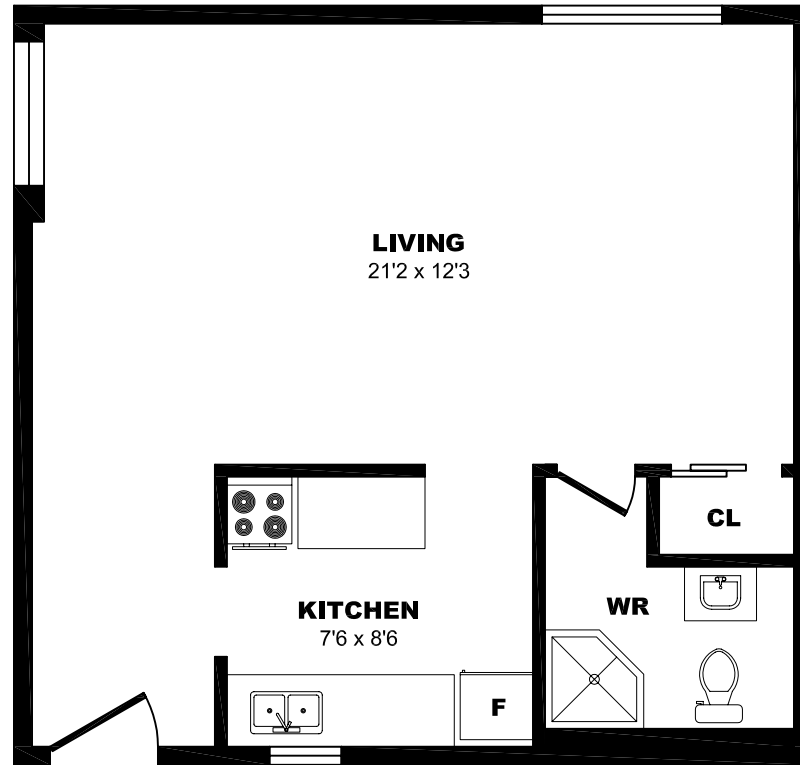

1420 Tyandaga Park Dr, Burlington – Bach A, 510sf

All dimensions are approximate. Sizes and specifications are subject to change without notice E. & O. E.
All illustrations are artist's concept. Actual usable floor space may vary slightly from stated floor area.

1420 Tyandaga Park Dr, Burlington – Bach B, 435sf

All dimensions are approximate. Sizes and specifications are subject to change without notice E. & O. E.
All illustrations are artist's concept. Actual usable floor space may vary slightly from stated floor area.

1420 Tyandaga Park Dr, Burlington – Bach C, 420sf

All dimensions are approximate. Sizes and specifications are subject to change without notice E. & O. E.
All illustrations are artist's concept. Actual usable floor space may vary slightly from stated floor area.