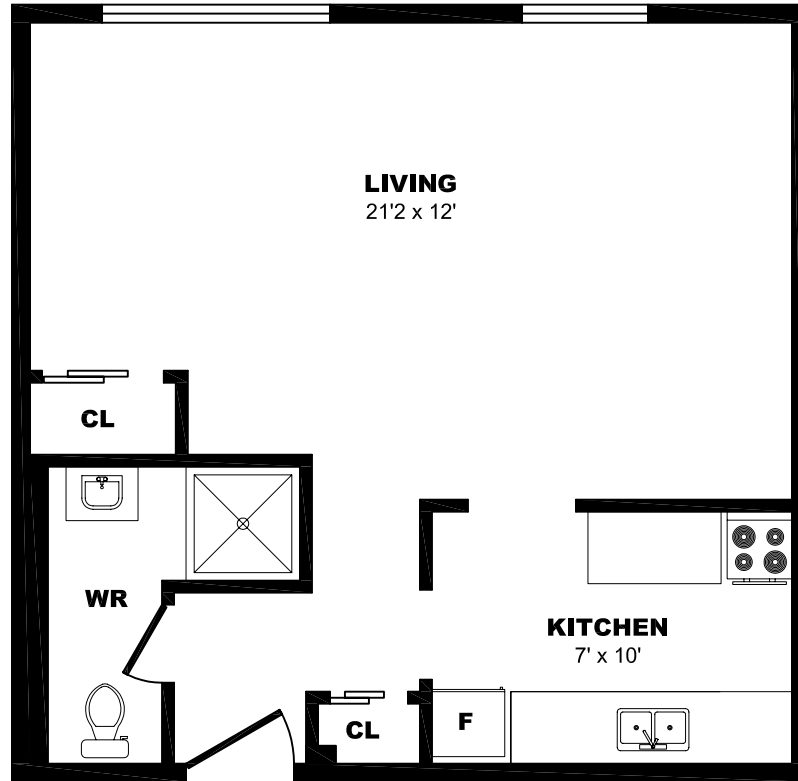

1420 Tyandaga Park Dr, Burlington – Bach A, 510sf

All dimensions are approximate. Sizes and specifications are subject to change without notice E. & O. E.
All illustrations are artist's concept. Actual usable floor space may vary slightly from stated floor area.

1420 Tyandaga Park Dr, Burlington – Bach B, 435sf

All dimensions are approximate. Sizes and specifications are subject to change without notice E. & O. E.
All illustrations are artist's concept. Actual usable floor space may vary slightly from stated floor area.

1420 Tyandaga Park Dr, Burlington – Bach C, 420sf

All dimensions are approximate. Sizes and specifications are subject to change without notice E. & O. E.
All illustrations are artist's concept. Actual usable floor space may vary slightly from stated floor area.