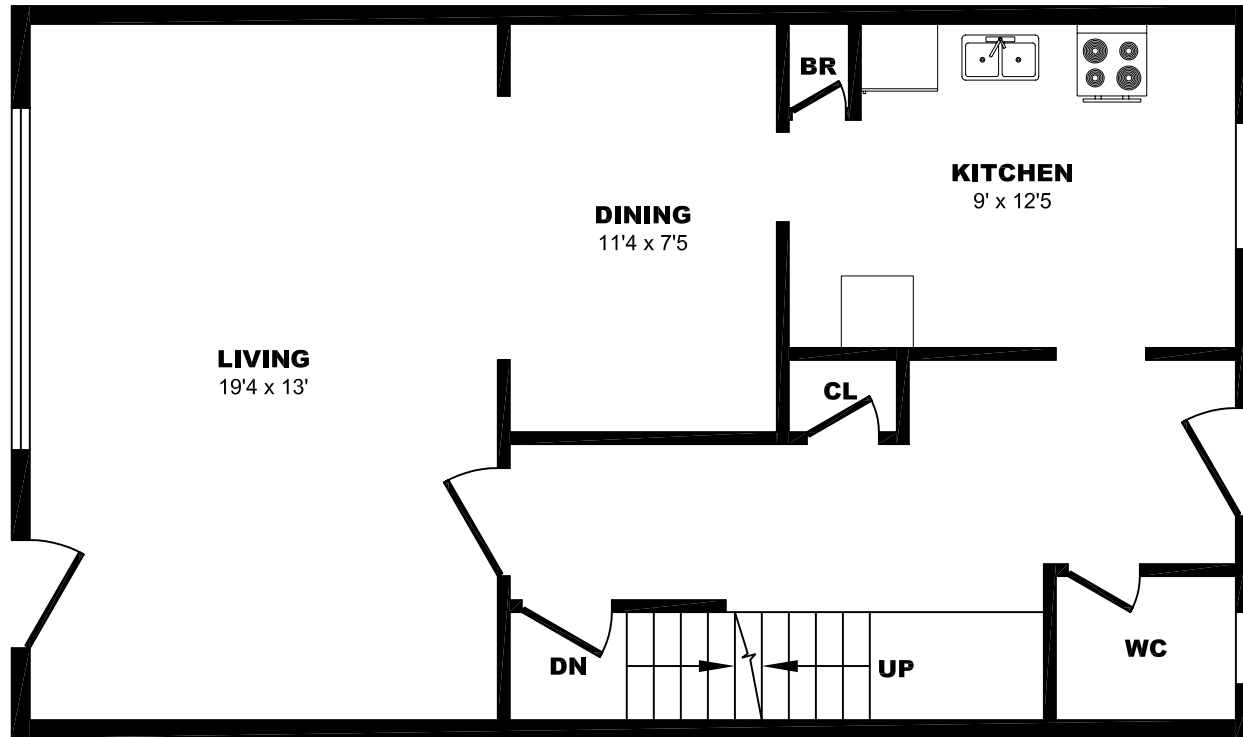

## 1420 Tyandaga Park Dr, Burlington – 3 Bdrm A, 1225sf

All dimensions are approximate. Sizes and specifications are subject to change without notice E. & O. E.  
All illustrations are artist's concept. Actual usable floor space may vary slightly from stated floor area.

## 1420 Tyandaga Park Dr, Burlington – 3 B, 1900sf (1 of 3)

All dimensions are approximate. Sizes and specifications are subject to change without notice E. & O. E.  
All illustrations are artist's concept. Actual usable floor space may vary slightly from stated floor area.

## 1420 Tyandaga Park Dr, Burlington – 3 B, 1900sf (2 of 3)

All dimensions are approximate. Sizes and specifications are subject to change without notice E. & O. E.  
All illustrations are artist's concept. Actual usable floor space may vary slightly from stated floor area.

## 1420 Tyandaga Park Dr, Burlington – 3 B, 1900sf (3 of 3)

All dimensions are approximate. Sizes and specifications are subject to change without notice E. & O. E.  
 All illustrations are artist's concept. Actual usable floor space may vary slightly from stated floor area.