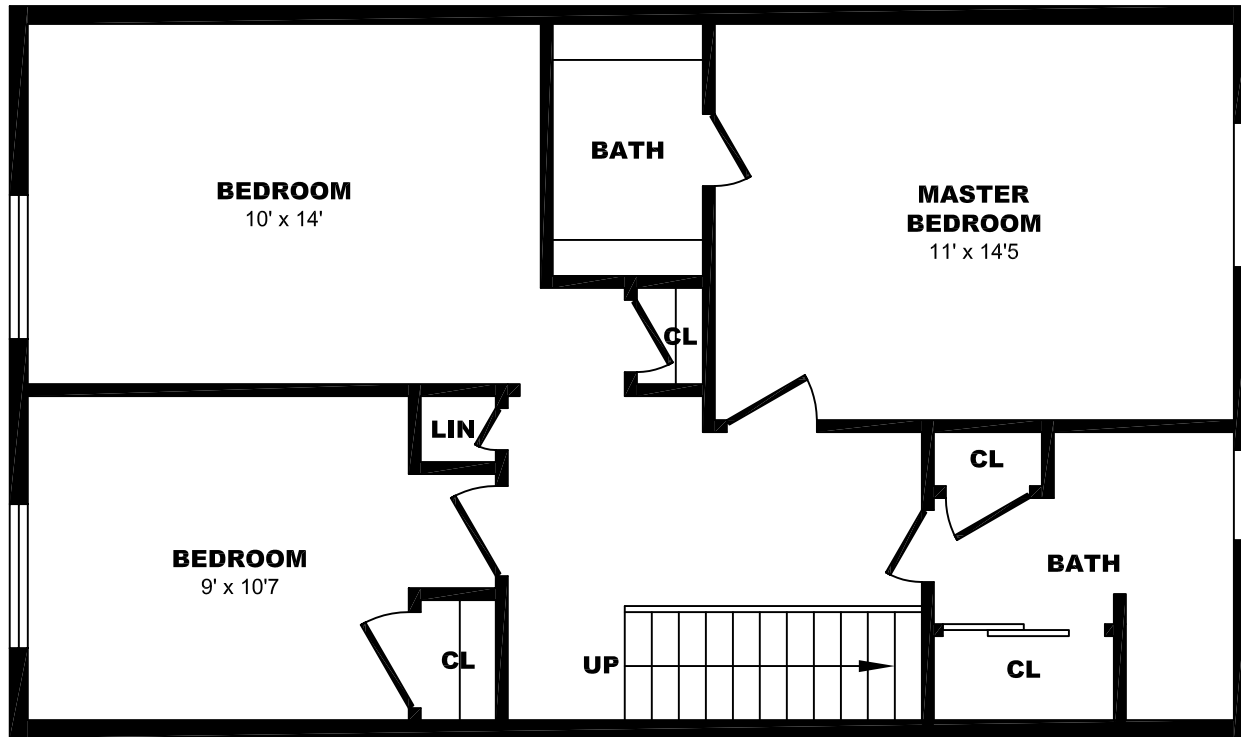

## 1420 Tyandaga Park Dr, Burlington – 3 Bdrm A, 1225sf

All dimensions are approximate. Sizes and specifications are subject to change without notice E. & O. E.  
All illustrations are artist's concept. Actual usable floor space may vary slightly from stated floor area.

## 1420 Tyandaga Park Dr, Burlington – 3 B, 1900sf (1 of 3)

All dimensions are approximate. Sizes and specifications are subject to change without notice E. & O. E.  
All illustrations are artist's concept. Actual usable floor space may vary slightly from stated floor area.

## 1420 Tyandaga Park Dr, Burlington – 3 B, 1900sf (2 of 3)

All dimensions are approximate. Sizes and specifications are subject to change without notice E. & O. E.  
All illustrations are artist's concept. Actual usable floor space may vary slightly from stated floor area.

## 1420 Tyandaga Park Dr, Burlington – 3 B, 1900sf (3 of 3)

All dimensions are approximate. Sizes and specifications are subject to change without notice E. & O. E.  
 All illustrations are artist's concept. Actual usable floor space may vary slightly from stated floor area.