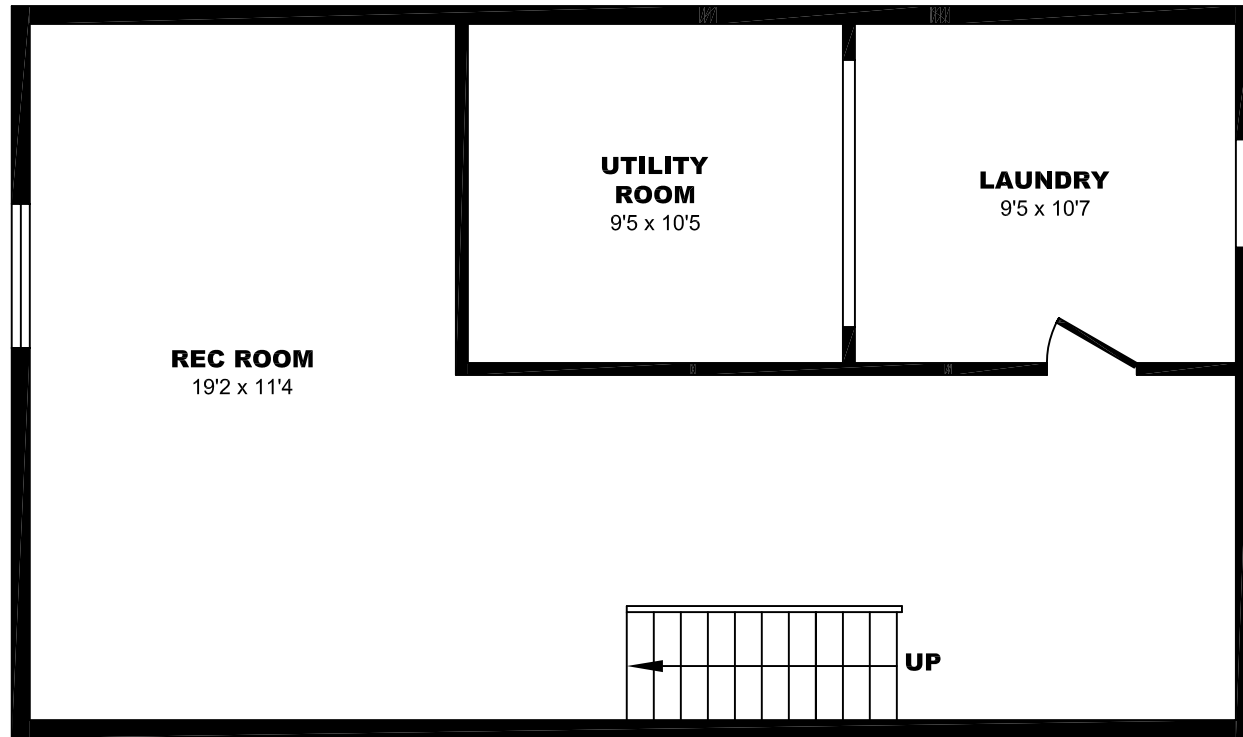

## 1420 Tyandaga Park Dr, Burlington – 3 Bdrm A, 1225sf

All dimensions are approximate. Sizes and specifications are subject to change without notice E. & O. E.  
All illustrations are artist's concept. Actual usable floor space may vary slightly from stated floor area.

## 1420 Tyandaga Park Dr, Burlington – 3 B, 1900sf (1 of 3)

All dimensions are approximate. Sizes and specifications are subject to change without notice E. & O. E.  
All illustrations are artist's concept. Actual usable floor space may vary slightly from stated floor area.

## 1420 Tyandaga Park Dr, Burlington – 3 B, 1900sf (2 of 3)

All dimensions are approximate. Sizes and specifications are subject to change without notice E. & O. E.  
All illustrations are artist's concept. Actual usable floor space may vary slightly from stated floor area.

## 1420 Tyandaga Park Dr, Burlington – 3 B, 1900sf (3 of 3)

All dimensions are approximate. Sizes and specifications are subject to change without notice E. & O. E.  
 All illustrations are artist's concept. Actual usable floor space may vary slightly from stated floor area.