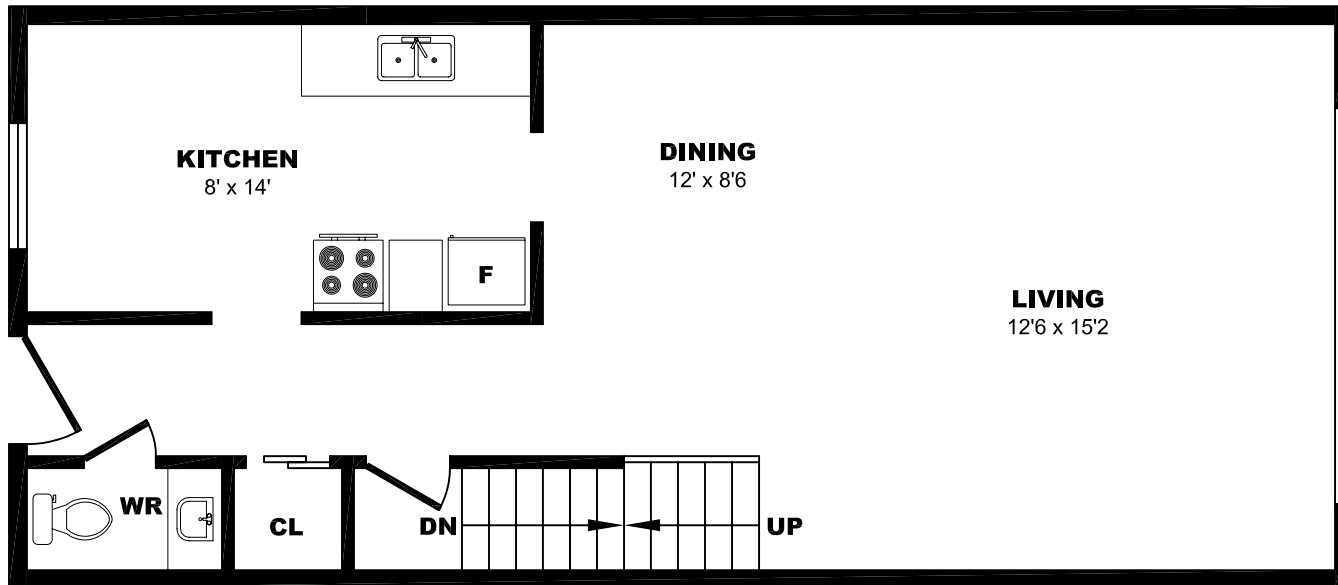

## 1420 Tyandaga Park Dr, Burlington – 2 Bdrm A, 1000sf

All dimensions are approximate. Sizes and specifications are subject to change without notice E. & O. E.  
 All illustrations are artist's concept. Actual usable floor space may vary slightly from stated floor area.

## 1420 Tyandaga Park Dr, Burlington – 2 B, 1100sf (1 of 3)

All dimensions are approximate. Sizes and specifications are subject to change without notice E. & O. E.  
All illustrations are artist's concept. Actual usable floor space may vary slightly from stated floor area.

## 1420 Tyandaga Park Dr, Burlington – 2 B, 1100sf (2 of 3)

All dimensions are approximate. Sizes and specifications are subject to change without notice E. & O. E.  
All illustrations are artist's concept. Actual usable floor space may vary slightly from stated floor area.

## 1420 Tyandaga Park Dr, Burlington – 2 B, 1100sf (3 of 3)

All dimensions are approximate. Sizes and specifications are subject to change without notice E. & O. E.  
All illustrations are artist's concept. Actual usable floor space may vary slightly from stated floor area.