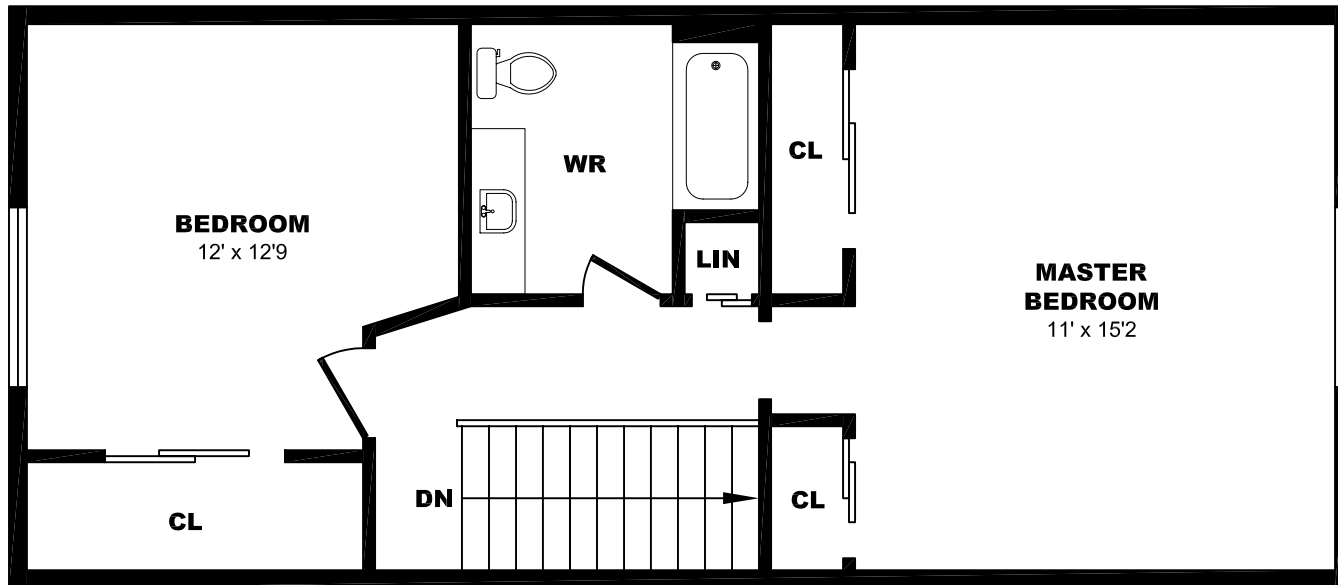

## 1420 Tyandaga Park Dr, Burlington – 2 Bdrm A, 1000sf

All dimensions are approximate. Sizes and specifications are subject to change without notice E. & O. E.  
 All illustrations are artist's concept. Actual usable floor space may vary slightly from stated floor area.

## 1420 Tyandaga Park Dr, Burlington – 2 B, 1100sf (1 of 3)

All dimensions are approximate. Sizes and specifications are subject to change without notice E. & O. E.  
All illustrations are artist's concept. Actual usable floor space may vary slightly from stated floor area.

## 1420 Tyandaga Park Dr, Burlington – 2 B, 1100sf (2 of 3)

All dimensions are approximate. Sizes and specifications are subject to change without notice E. & O. E.  
All illustrations are artist's concept. Actual usable floor space may vary slightly from stated floor area.

## 1420 Tyandaga Park Dr, Burlington – 2 B, 1100sf (3 of 3)

All dimensions are approximate. Sizes and specifications are subject to change without notice E. & O. E.  
All illustrations are artist's concept. Actual usable floor space may vary slightly from stated floor area.