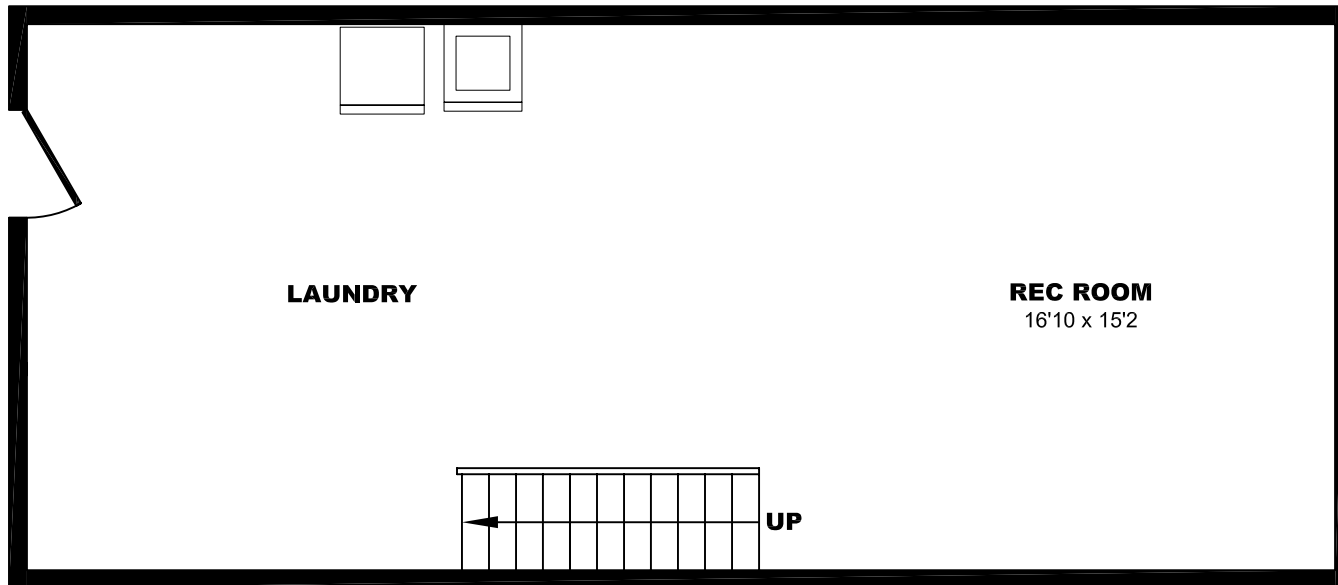

## 1420 Tyandaga Park Dr, Burlington – 2 Bdrm A, 1000sf

All dimensions are approximate. Sizes and specifications are subject to change without notice E. & O. E.  
 All illustrations are artist's concept. Actual usable floor space may vary slightly from stated floor area.

## 1420 Tyandaga Park Dr, Burlington – 2 B, 1100sf (1 of 3)

All dimensions are approximate. Sizes and specifications are subject to change without notice E. & O. E.  
All illustrations are artist's concept. Actual usable floor space may vary slightly from stated floor area.

## 1420 Tyandaga Park Dr, Burlington – 2 B, 1100sf (2 of 3)

All dimensions are approximate. Sizes and specifications are subject to change without notice E. & O. E.  
All illustrations are artist's concept. Actual usable floor space may vary slightly from stated floor area.