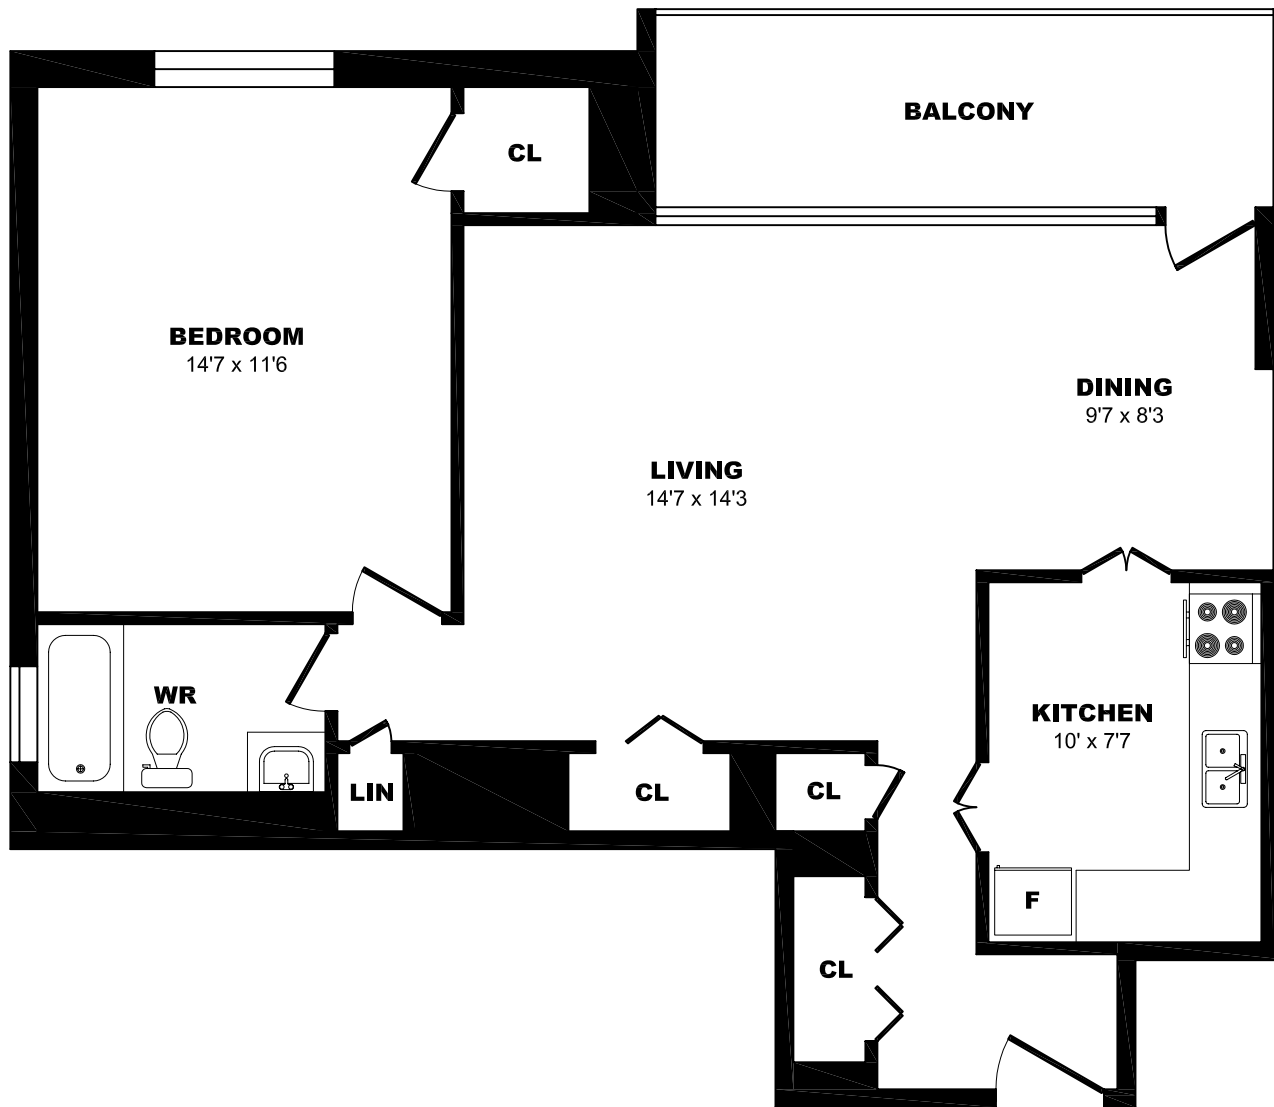

33 Eastmount Ave, Toronto – 1 Bdrm Jr A, 470sf

All dimensions are approximate. Sizes and specifications are subject to change without notice E. & O. E.
All illustrations are artist's concept. Actual usable floor space may vary slightly from stated floor area.

33 Eastmount Ave, Toronto – 1 Bdrm Jr B, 775sf

All dimensions are approximate. Sizes and specifications are subject to change without notice E. & O. E.
All illustrations are artist's concept. Actual usable floor space may vary slightly from stated floor area.

33 Eastmount Ave, Toronto – 1 Bdrm Jr C, 470sf

All dimensions are approximate. Sizes and specifications are subject to change without notice E. & O. E.
All illustrations are artist's concept. Actual usable floor space may vary slightly from stated floor area.