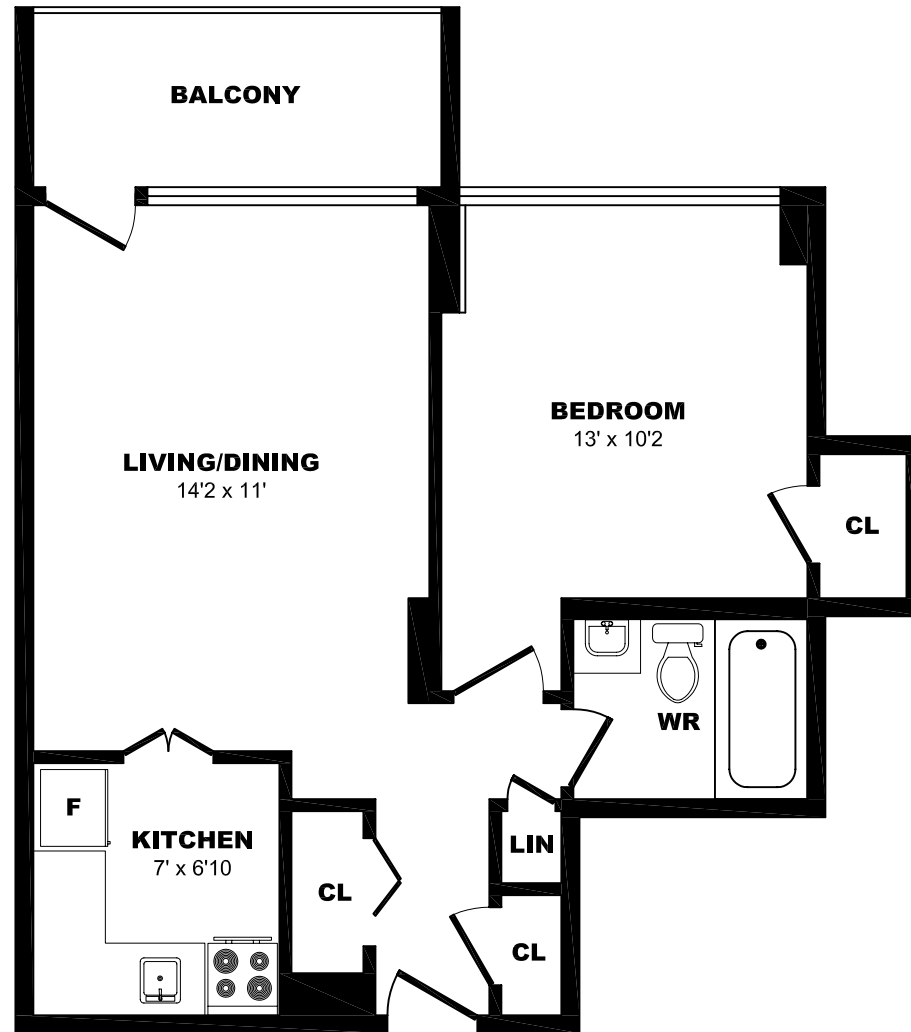

33 Eastmount Ave, Toronto – 1 Bdrm Jr A, 470sf

All dimensions are approximate. Sizes and specifications are subject to change without notice E. & O. E.
All illustrations are artist's concept. Actual usable floor space may vary slightly from stated floor area.

33 Eastmount Ave, Toronto – 1 Bdrm Jr B, 775sf

All dimensions are approximate. Sizes and specifications are subject to change without notice E. & O. E.
All illustrations are artist's concept. Actual usable floor space may vary slightly from stated floor area.

33 Eastmount Ave, Toronto – 1 Bdrm Jr C, 470sf

All dimensions are approximate. Sizes and specifications are subject to change without notice E. & O. E.
All illustrations are artist's concept. Actual usable floor space may vary slightly from stated floor area.