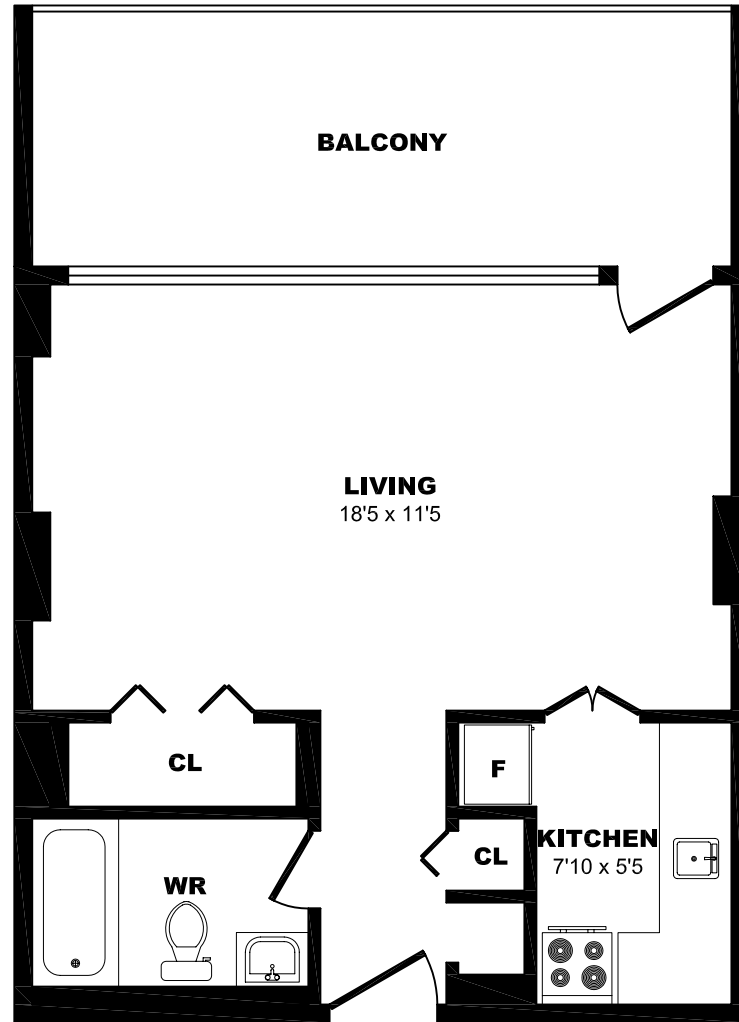

## 33 Eastmount Ave, Toronto – Bachelor A, 460sf

All dimensions are approximate. Sizes and specifications are subject to change without notice E. & O. E.  
All illustrations are artist's concept. Actual usable floor space may vary slightly from stated floor area.

## 33 Eastmount Ave, Toronto – Bachelor B, 390sf

All dimensions are approximate. Sizes and specifications are subject to change without notice E. & O. E.  
All illustrations are artist's concept. Actual usable floor space may vary slightly from stated floor area.