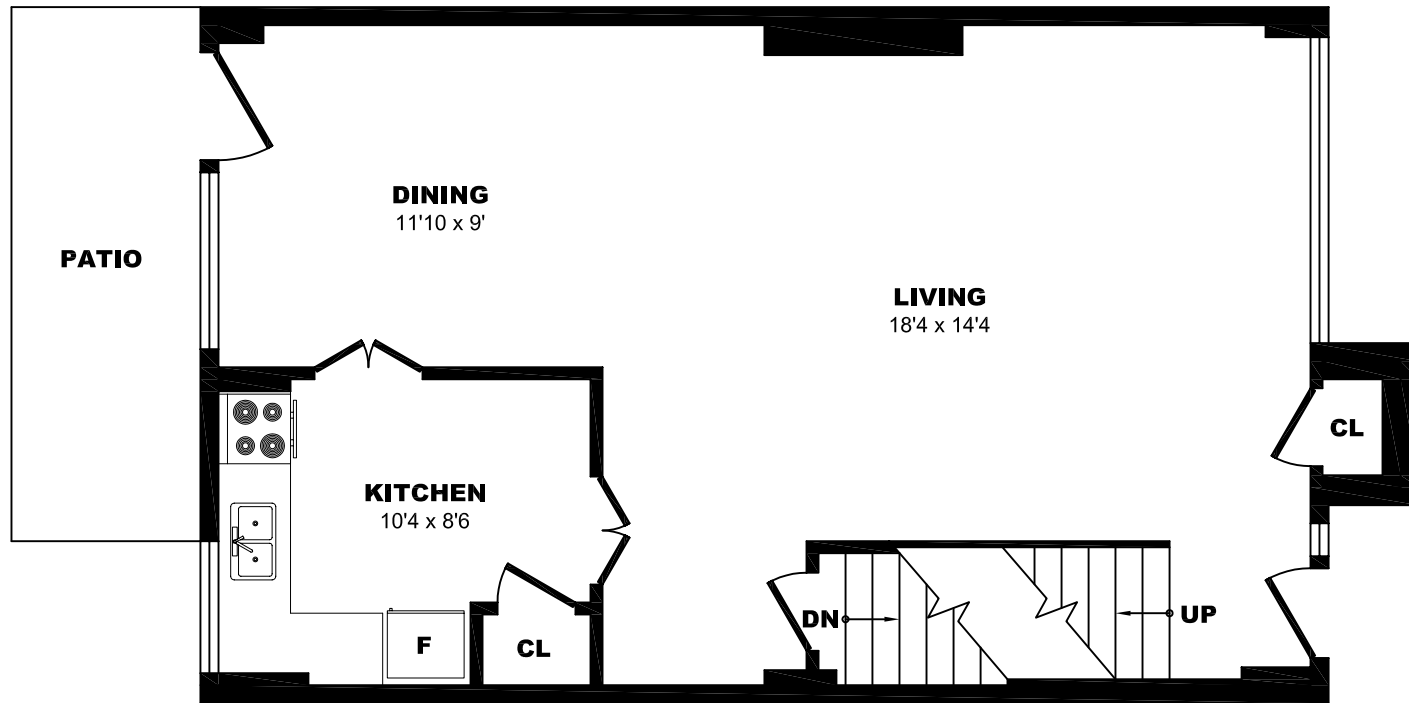

33 Eastmount Ave, Toronto – 3 Bdrm, 1375sf (1 of 3)

All dimensions are approximate. Sizes and specifications are subject to change without notice E. & O. E.
All illustrations are artist's concept. Actual usable floor space may vary slightly from stated floor area.

33 Eastmount Ave, Toronto – 3 Bdrm, 1375sf (2 of 3)

All dimensions are approximate. Sizes and specifications are subject to change without notice E. & O. E.
All illustrations are artist's concept. Actual usable floor space may vary slightly from stated floor area.

33 Eastmount Ave, Toronto – 3 Bdrm, 1375sf (3 of 3)

All dimensions are approximate. Sizes and specifications are subject to change without notice E. & O. E.
All illustrations are artist's concept. Actual usable floor space may vary slightly from stated floor area.