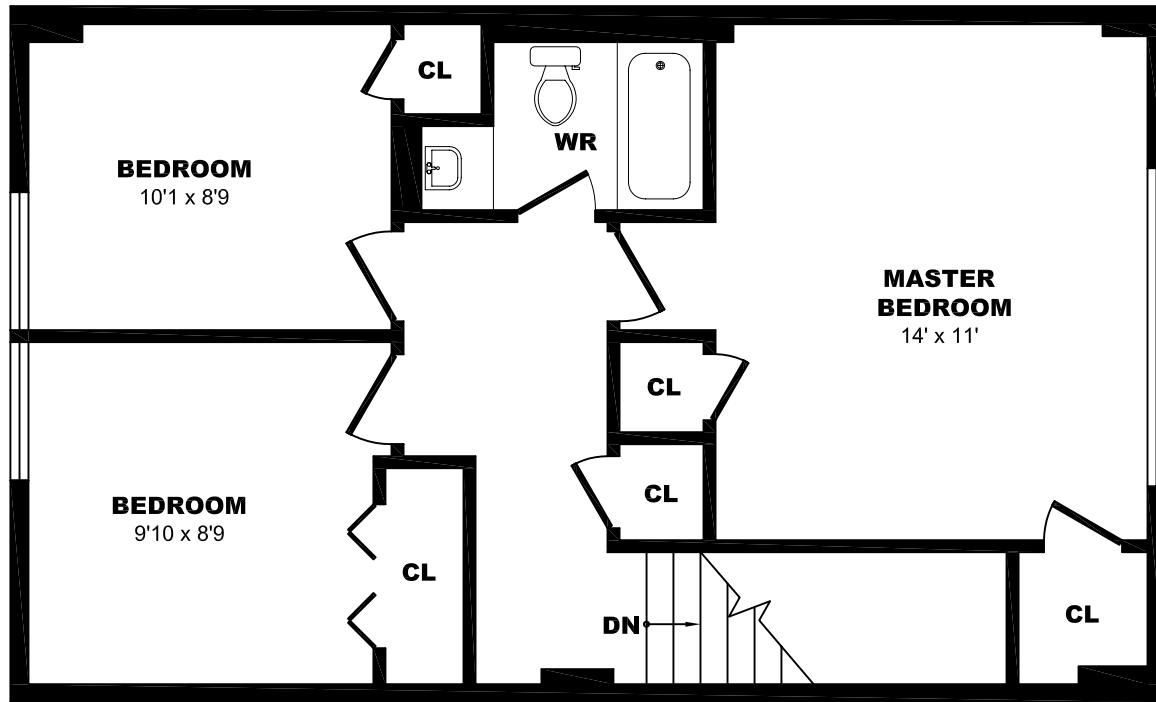

33 Eastmount Ave, Toronto – 3 Bdrm, 1375sf (1 of 3)

All dimensions are approximate. Sizes and specifications are subject to change without notice E. & O. E.
All illustrations are artist's concept. Actual usable floor space may vary slightly from stated floor area.

33 Eastmount Ave, Toronto – 3 Bdrm, 1375sf (2 of 3)

All dimensions are approximate. Sizes and specifications are subject to change without notice E. & O. E.
All illustrations are artist's concept. Actual usable floor space may vary slightly from stated floor area.

33 Eastmount Ave, Toronto – 3 Bdrm, 1375sf (3 of 3)

All dimensions are approximate. Sizes and specifications are subject to change without notice E. & O. E.
All illustrations are artist's concept. Actual usable floor space may vary slightly from stated floor area.