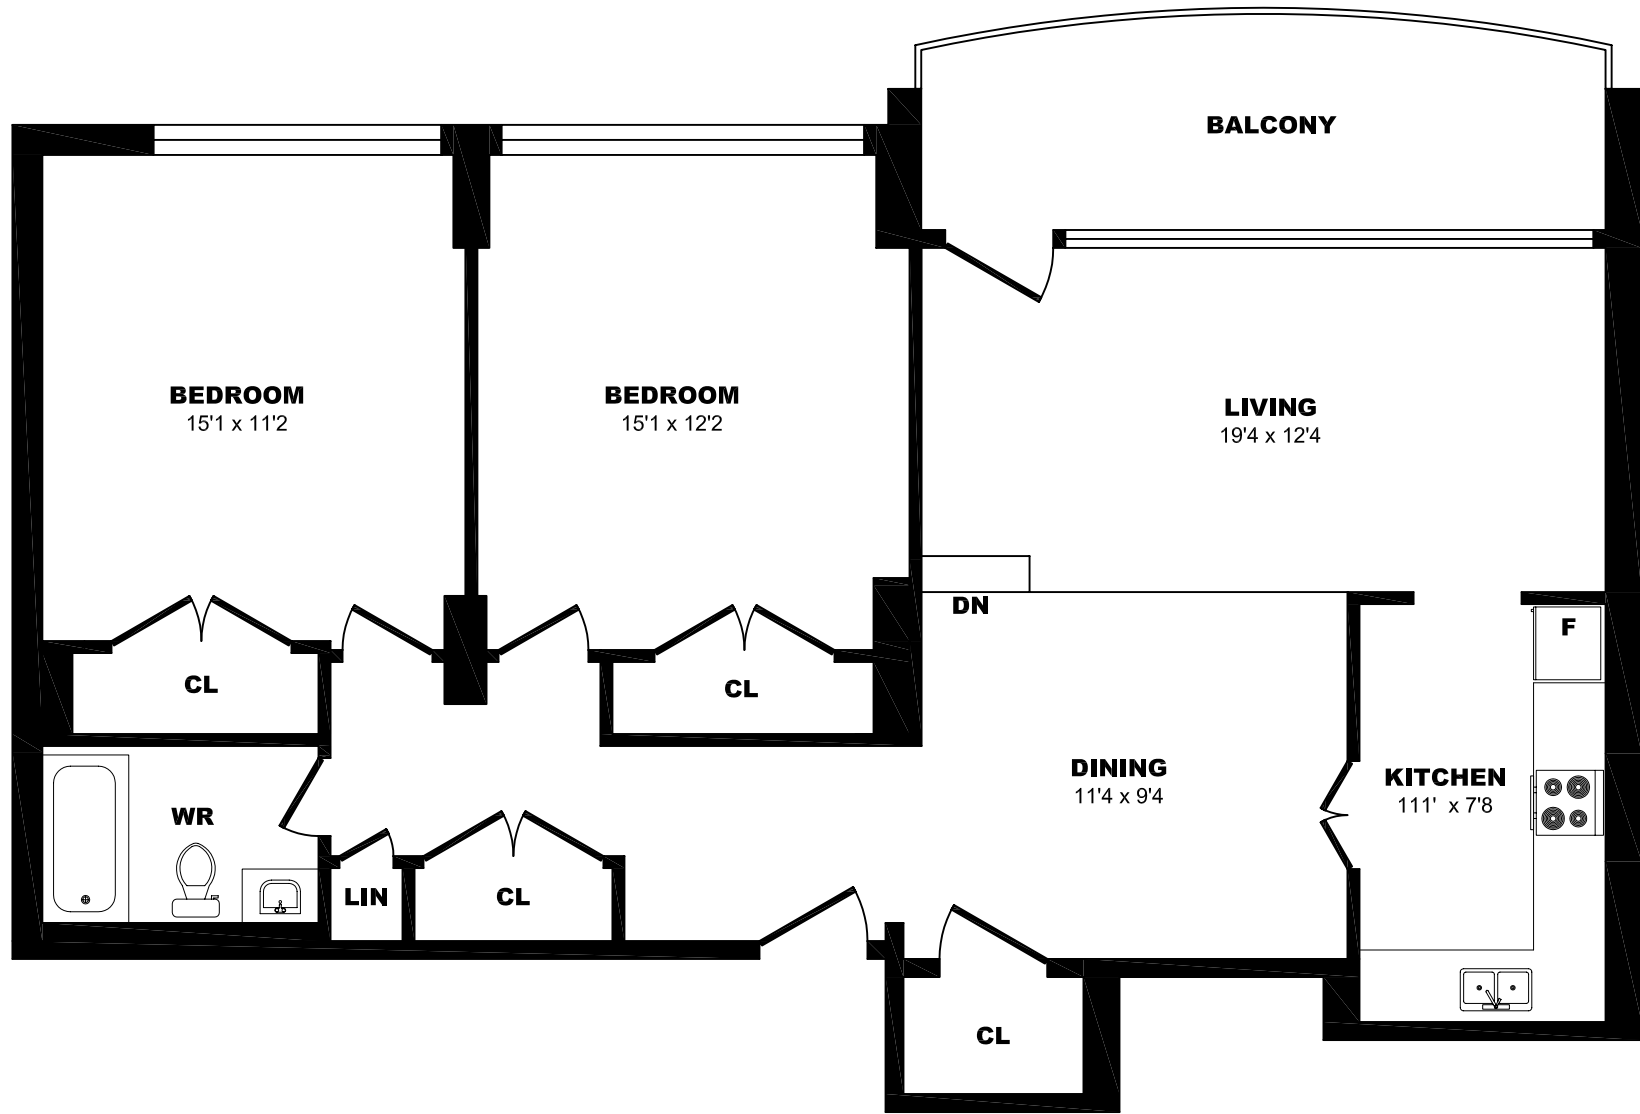

511 Guelph Line, Burlington – 2 Bdrm A, 1110sf

All dimensions are approximate. Sizes and specifications are subject to change without notice E. & O. E.
 All illustrations are artist's concept. Actual usable floor space may vary slightly from stated floor area.

511 Guelph Line, Burlington – 2 Bdrm B, 935sf

All dimensions are approximate. Sizes and specifications are subject to change without notice E. & O. E.
All illustrations are artist's concept. Actual usable floor space may vary slightly from stated floor area.