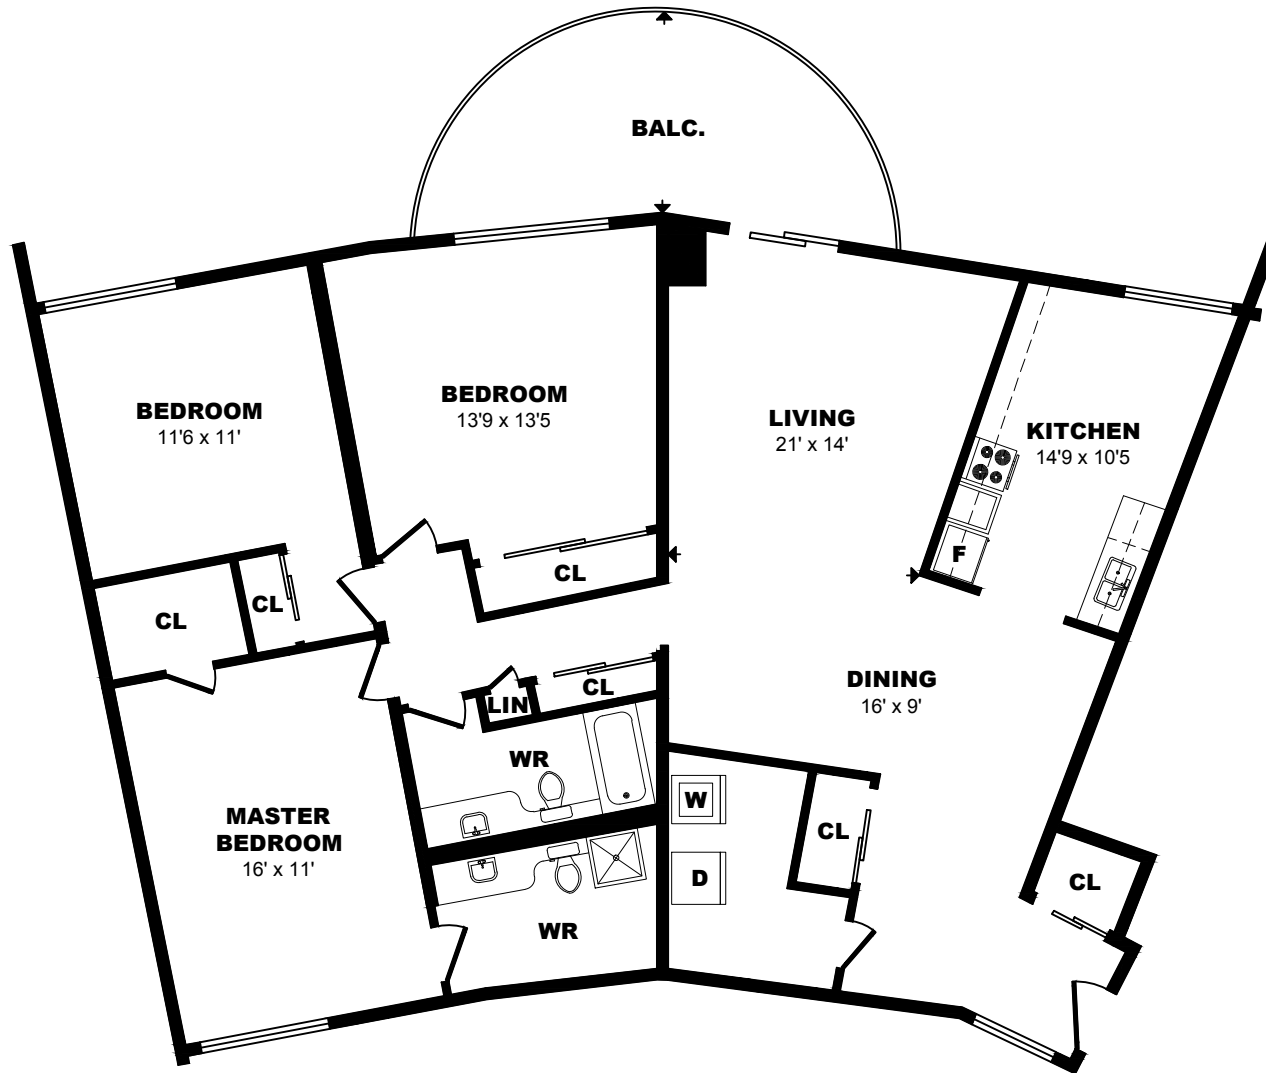

6 John St, Oakville - 3 Bdrm, 1540sf

All dimensions are approximate. Sizes and specifications are subject to change without notice E. & O. E. All illustrations are artist's concept. Actual usable floor space may vary slightly from stated floor area.

6 John St, Oakville - 3 Bdrm B, 1540sf

All dimensions are approximate. Sizes and specifications are subject to change without notice E. & O. E. All illustrations are artist's concept. Actual usable floor space may vary slightly from stated floor area.