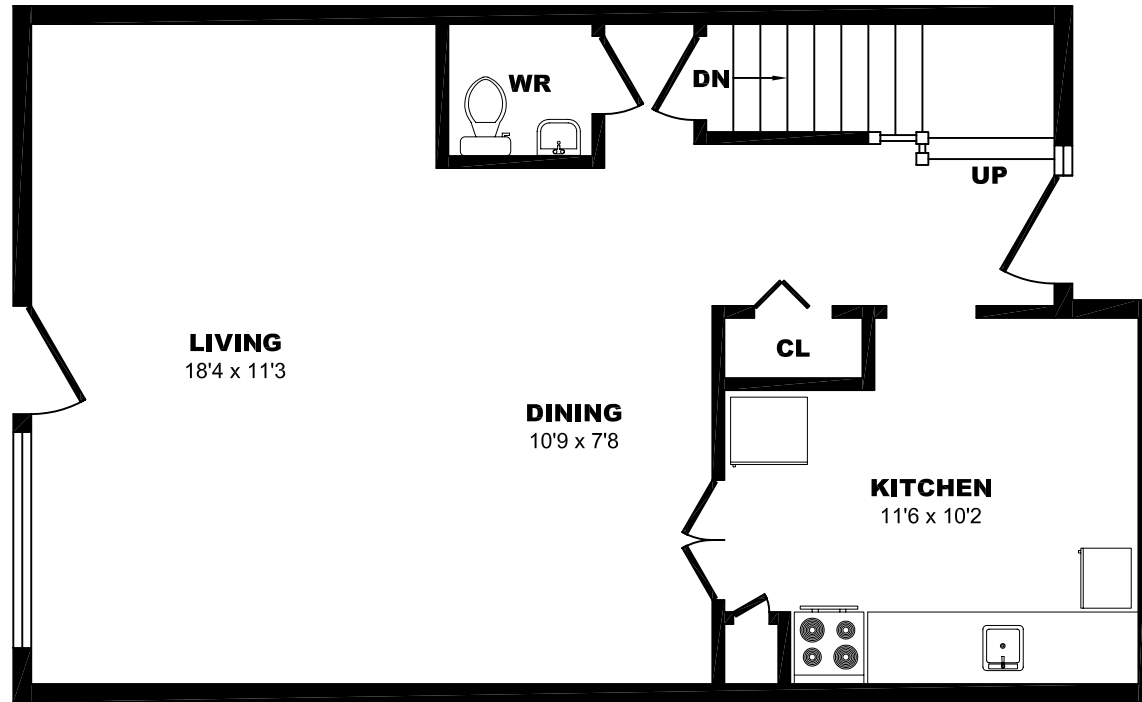

70 Cassandra Blvd, Toronto – 3 Bdrm, 1715sf (1 of 3)

All dimensions are approximate. Sizes and specifications are subject to change without notice E. & O. E.
All illustrations are artist's concept. Actual usable floor space may vary slightly from stated floor area.

70 Cassandra Blvd, Toronto – 3 Bdrm, 1715sf (2 of 3)

All dimensions are approximate. Sizes and specifications are subject to change without notice E. & O. E.
All illustrations are artist's concept. Actual usable floor space may vary slightly from stated floor area.

70 Cassandra Blvd, Toronto – 3 Bdrm, 1715sf (3 of 3)

All dimensions are approximate. Sizes and specifications are subject to change without notice E. & O. E.
All illustrations are artist's concept. Actual usable floor space may vary slightly from stated floor area.