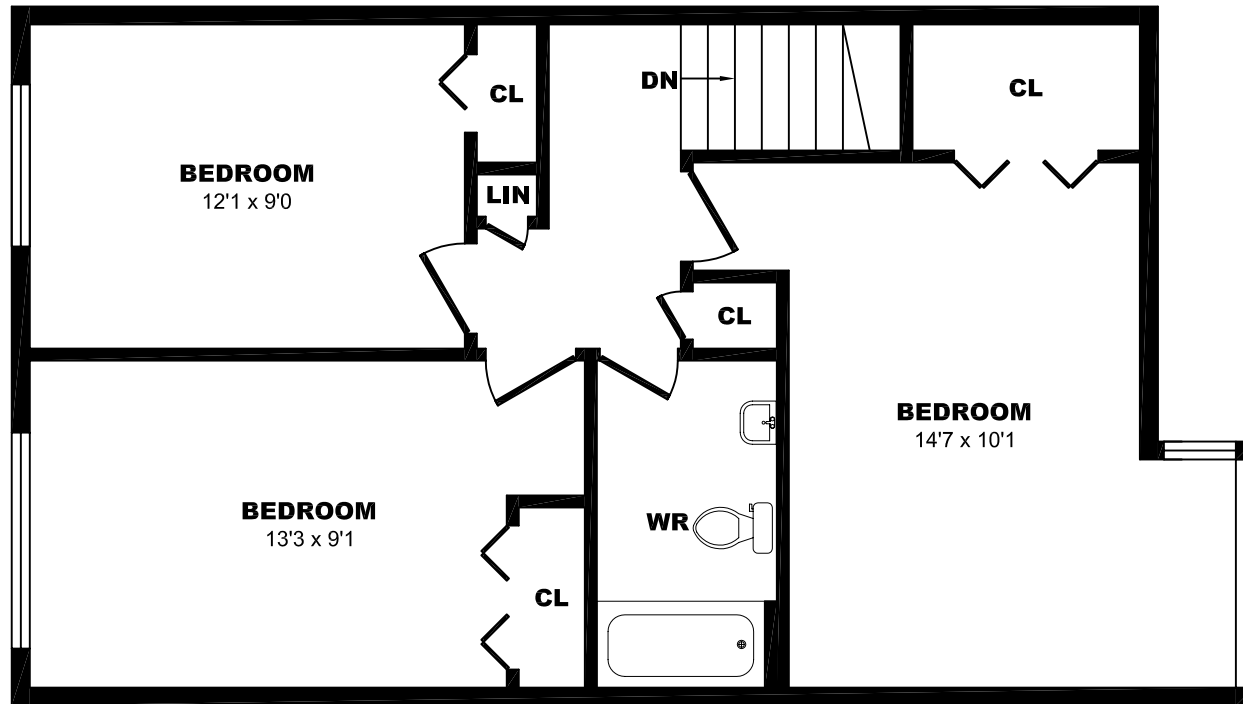

70 Cassandra Blvd, Toronto – 3 Bdrm, 1715sf (1 of 3)

All dimensions are approximate. Sizes and specifications are subject to change without notice E. & O. E.
All illustrations are artist's concept. Actual usable floor space may vary slightly from stated floor area.

70 Cassandra Blvd, Toronto – 3 Bdrm, 1715sf (2 of 3)

All dimensions are approximate. Sizes and specifications are subject to change without notice E. & O. E.
All illustrations are artist's concept. Actual usable floor space may vary slightly from stated floor area.

70 Cassandra Blvd, Toronto – 3 Bdrm, 1715sf (3 of 3)

All dimensions are approximate. Sizes and specifications are subject to change without notice E. & O. E.
All illustrations are artist's concept. Actual usable floor space may vary slightly from stated floor area.