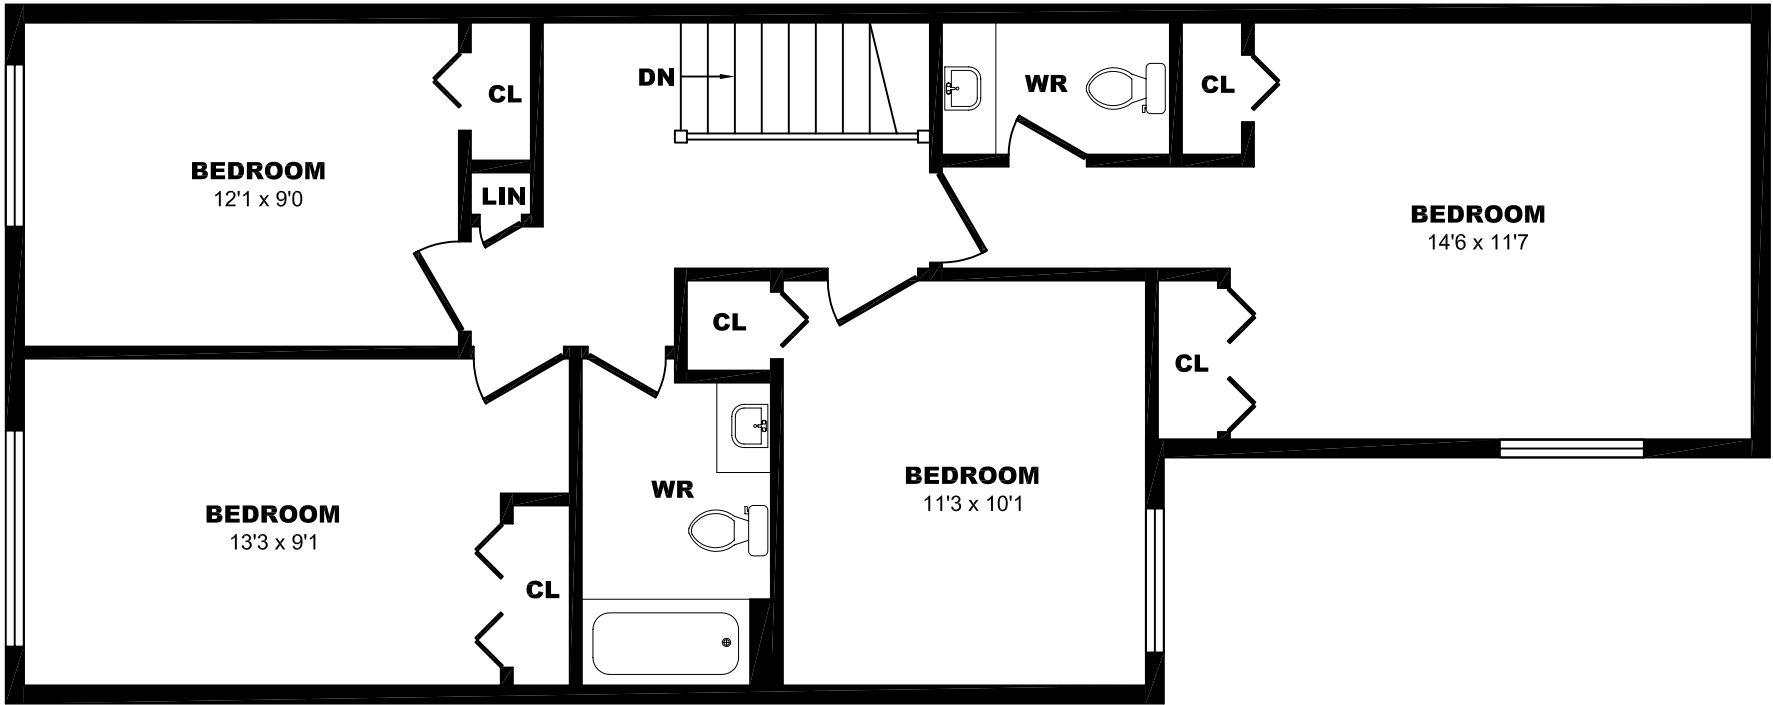

68 Cassandra Blvd, Toronto – 4 Bdrm A, 1890sf (1 of 3)

All dimensions are approximate. Sizes and specifications are subject to change without notice E. & O. E.
All illustrations are artist's concept. Actual usable floor space may vary slightly from stated floor area.

68 Cassandra Blvd, Toronto – 4 Bdrm A, 1890sf (2 of 3)

All dimensions are approximate. Sizes and specifications are subject to change without notice E. & O. E.
All illustrations are artist's concept. Actual usable floor space may vary slightly from stated floor area.

68 Cassandra Blvd, Toronto – 4 Bdrm A, 1890sf (3 of 3)

All dimensions are approximate. Sizes and specifications are subject to change without notice E. & O. E.
All illustrations are artist's concept. Actual usable floor space may vary slightly from stated floor area.