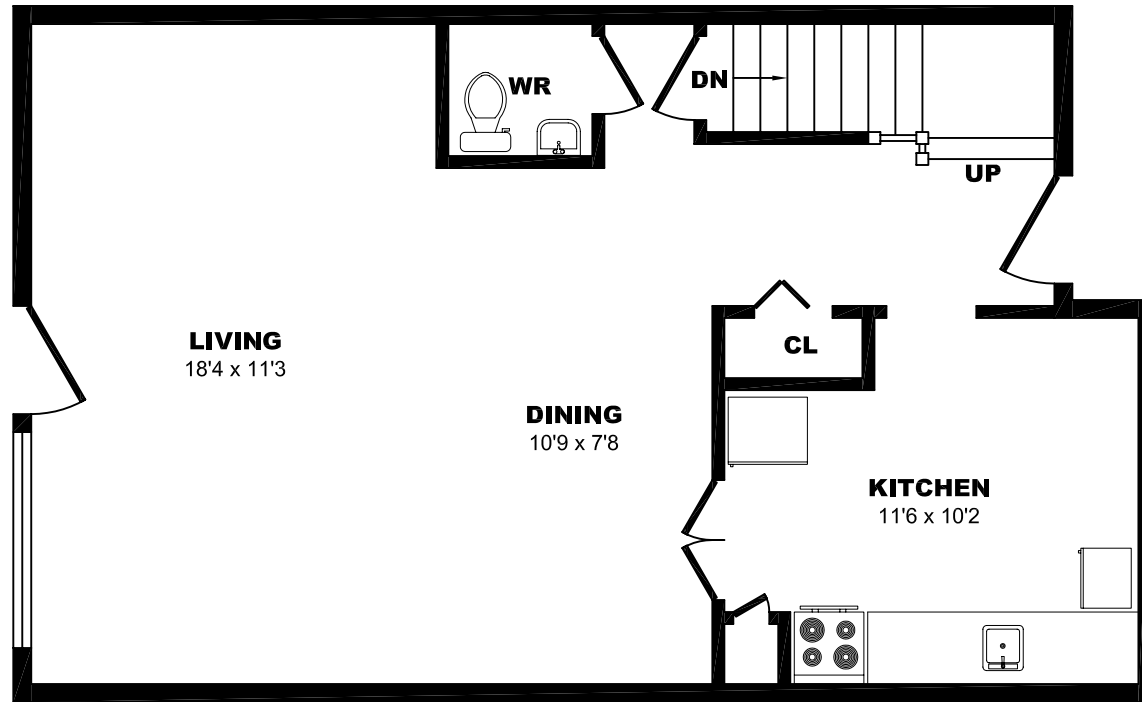

68 Cassandra Blvd, Toronto – 4 Bdrm A, 1890sf (1 of 3)

All dimensions are approximate. Sizes and specifications are subject to change without notice E. & O. E.
All illustrations are artist's concept. Actual usable floor space may vary slightly from stated floor area.

68 Cassandra Blvd, Toronto – 4 Bdrm A, 1890sf (2 of 3)

All dimensions are approximate. Sizes and specifications are subject to change without notice E. & O. E.
All illustrations are artist's concept. Actual usable floor space may vary slightly from stated floor area.

68 Cassandra Blvd, Toronto – 4 Bdrm A, 1890sf (3 of 3)

All dimensions are approximate. Sizes and specifications are subject to change without notice E. & O. E.
All illustrations are artist's concept. Actual usable floor space may vary slightly from stated floor area.