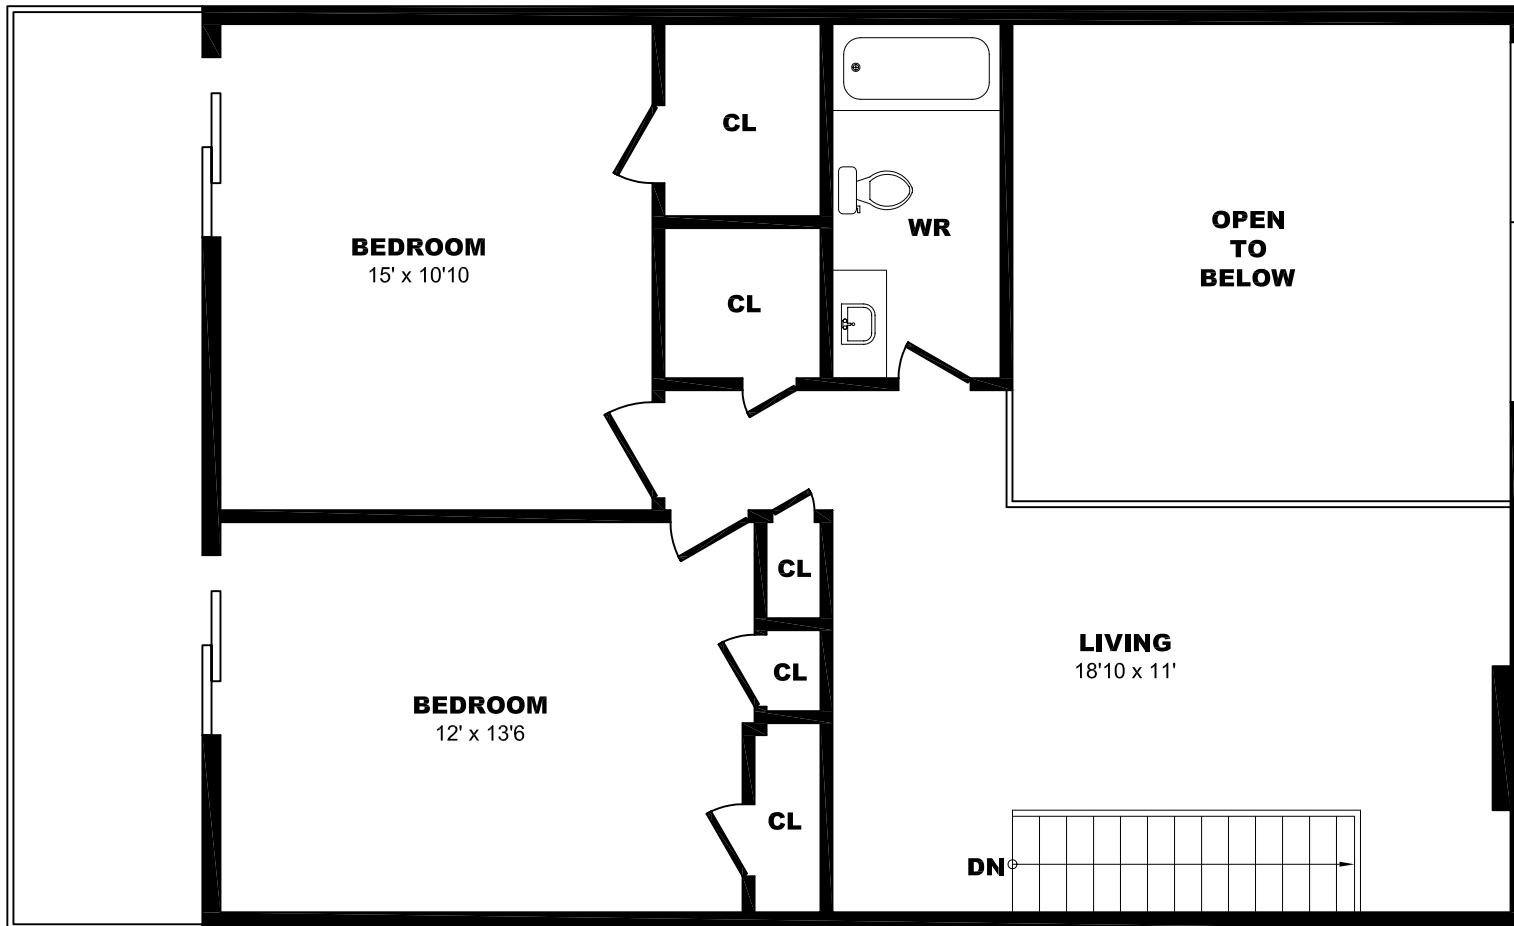

7 Roanoke Rd, Toronto – 2 Bdrm PH, 1160sf (1 of 2)

All dimensions are approximate. Sizes and specifications are subject to change without notice E. & O. E.
All illustrations are artist's concept. Actual usable floor space may vary slightly from stated floor area.

7 Roanoke Rd, Toronto – 2 Bdrm PH, 1160sf (2 of 2)

All dimensions are approximate. Sizes and specifications are subject to change without notice E. & O. E.
All illustrations are artist's concept. Actual usable floor space may vary slightly from stated floor area.

7 Roanoke Rd, Toronto – 3 Bdrm PH, 1755sf (1 of 2)

All dimensions are approximate. Sizes and specifications are subject to change without notice E. & O. E.
 All illustrations are artist's concept. Actual usable floor space may vary slightly from stated floor area.

7 Roanoke Rd, Toronto – 3 Bdrm PH, 1755sf (2 of 2)

All dimensions are approximate. Sizes and specifications are subject to change without notice E. & O. E.
All illustrations are artist's concept. Actual usable floor space may vary slightly from stated floor area.