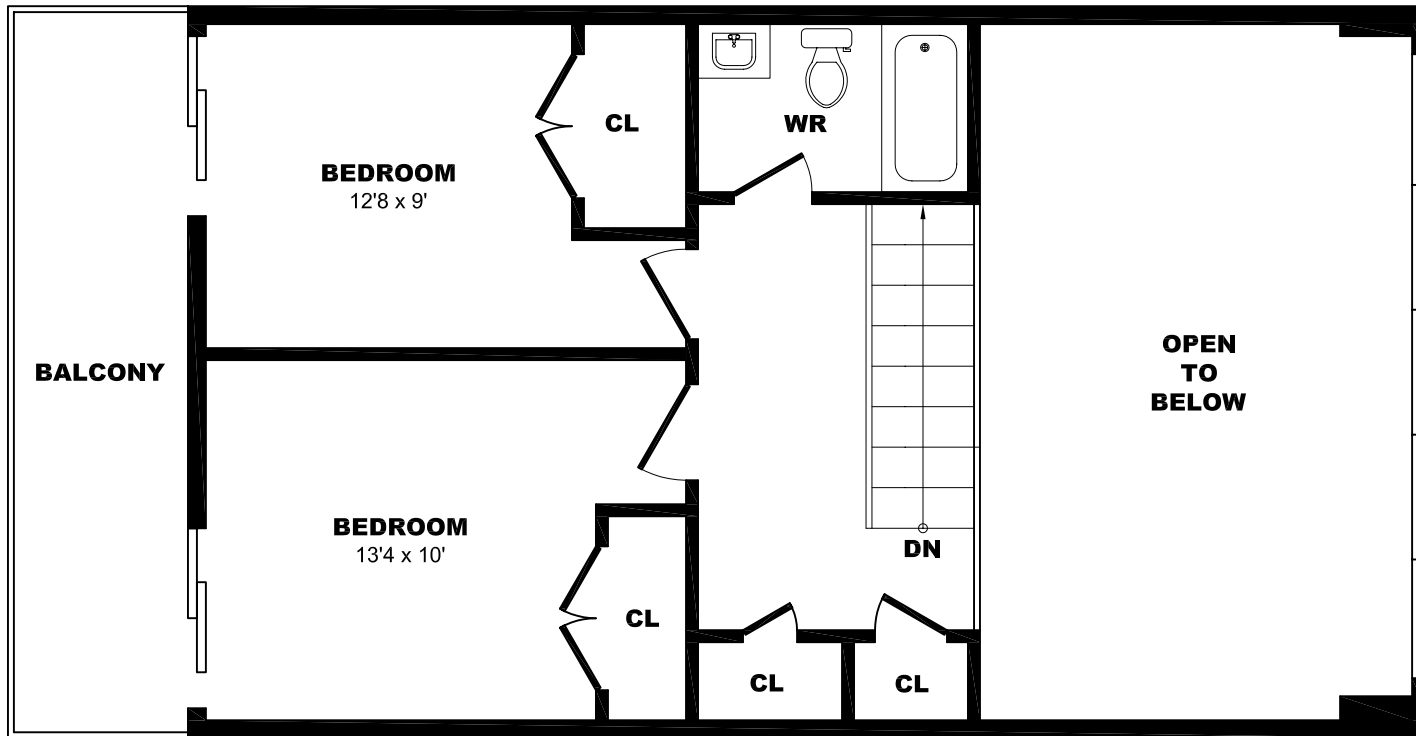

7 Roanoke Rd, Toronto – 2 Bdrm PH, 1160sf (1 of 2)

All dimensions are approximate. Sizes and specifications are subject to change without notice E. & O. E.
All illustrations are artist's concept. Actual usable floor space may vary slightly from stated floor area.

7 Roanoke Rd, Toronto – 2 Bdrm PH, 1160sf (2 of 2)

All dimensions are approximate. Sizes and specifications are subject to change without notice E. & O. E.
All illustrations are artist's concept. Actual usable floor space may vary slightly from stated floor area.

7 Roanoke Rd, Toronto – 3 Bdrm PH, 1755sf (1 of 2)

All dimensions are approximate. Sizes and specifications are subject to change without notice E. & O. E.
 All illustrations are artist's concept. Actual usable floor space may vary slightly from stated floor area.

7 Roanoke Rd, Toronto – 3 Bdrm PH, 1755sf (2 of 2)

All dimensions are approximate. Sizes and specifications are subject to change without notice E. & O. E.
All illustrations are artist's concept. Actual usable floor space may vary slightly from stated floor area.