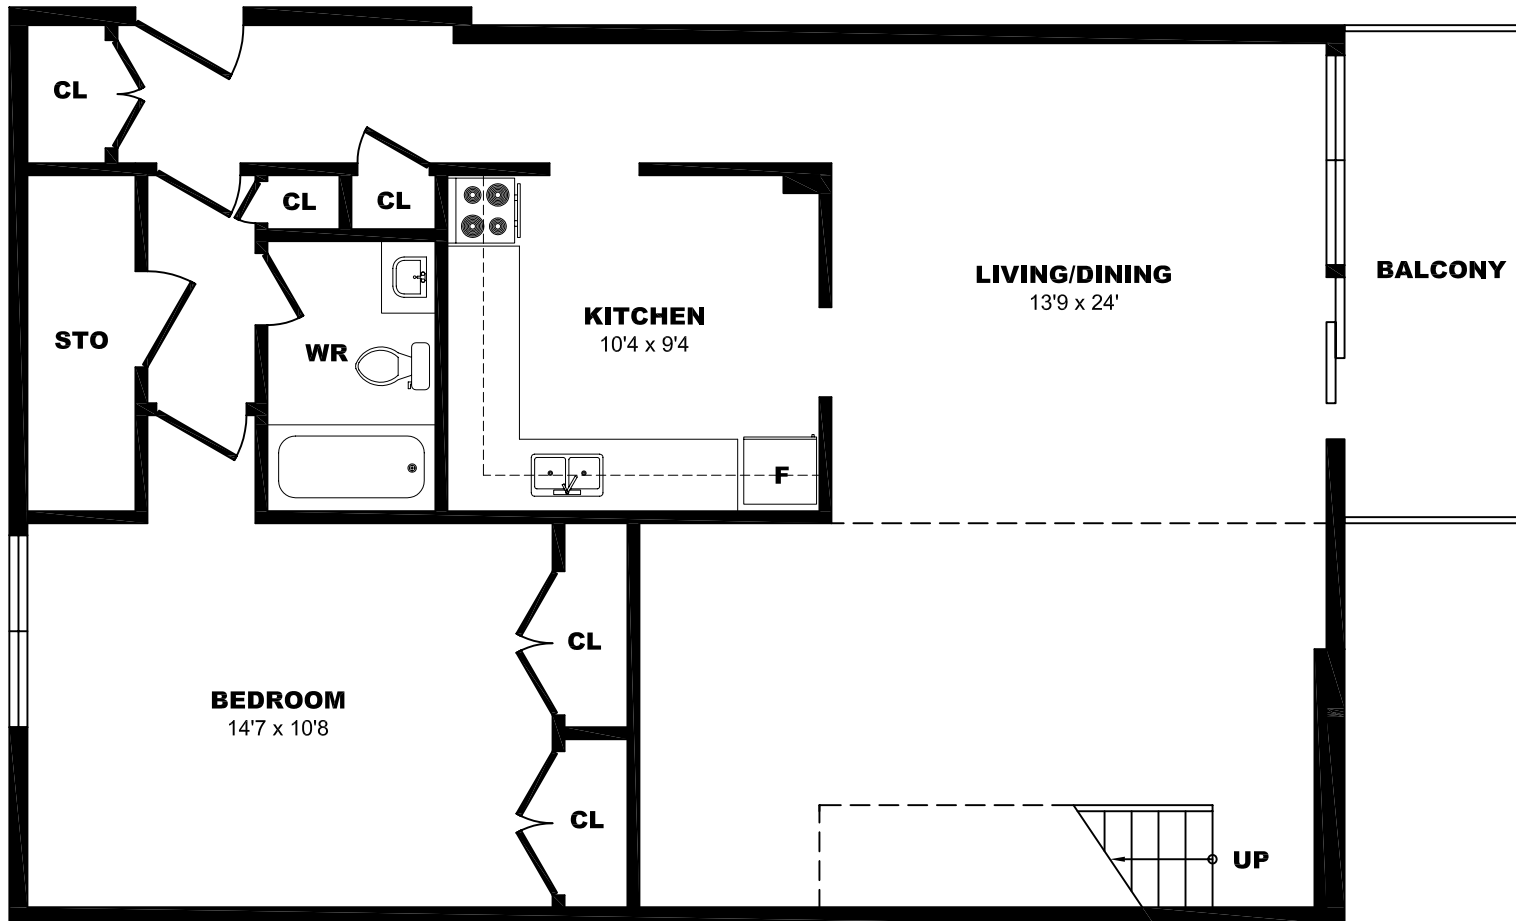

7 Roanoke Rd, Toronto – 2 Bdrm PH, 1160sf (1 of 2)

All dimensions are approximate. Sizes and specifications are subject to change without notice E. & O. E.
All illustrations are artist's concept. Actual usable floor space may vary slightly from stated floor area.

7 Roanoke Rd, Toronto – 2 Bdrm PH, 1160sf (2 of 2)

All dimensions are approximate. Sizes and specifications are subject to change without notice E. & O. E.
All illustrations are artist's concept. Actual usable floor space may vary slightly from stated floor area.

7 Roanoke Rd, Toronto – 3 Bdrm PH, 1755sf (1 of 2)

All dimensions are approximate. Sizes and specifications are subject to change without notice E. & O. E.
 All illustrations are artist's concept. Actual usable floor space may vary slightly from stated floor area.

7 Roanoke Rd, Toronto – 3 Bdrm PH, 1755sf (2 of 2)

All dimensions are approximate. Sizes and specifications are subject to change without notice E. & O. E.
All illustrations are artist's concept. Actual usable floor space may vary slightly from stated floor area.