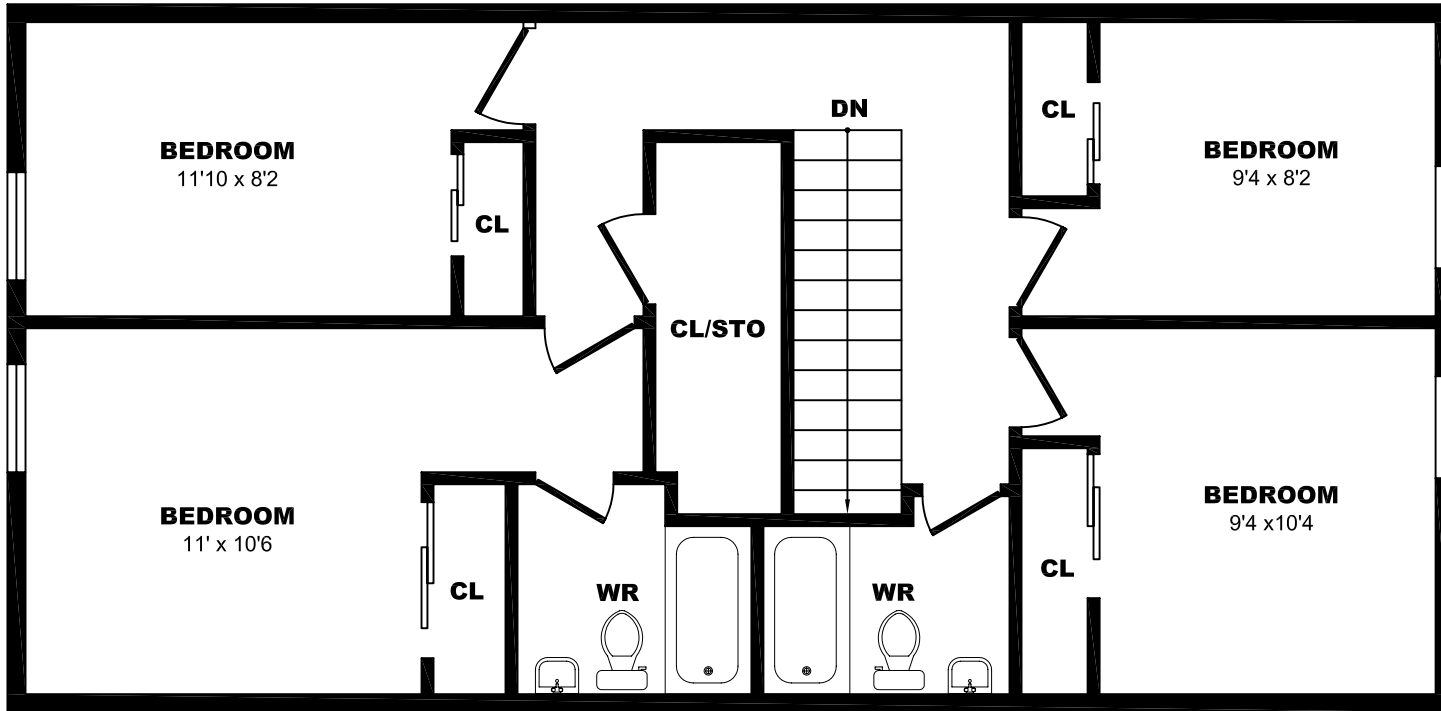

## 806 Clark Blvd, Brampton – 4 Bdrm A, 1290sf (1 of 2)

All dimensions are approximate. Sizes and specifications are subject to change without notice E. & O. E.  
All illustrations are artist's concept. Actual usable floor space may vary slightly from stated floor area.

## 806 Clark Blvd, Brampton – 4 Bdrm A, 1290sf (2 of 2)

All dimensions are approximate. Sizes and specifications are subject to change without notice E. & O. E.  
All illustrations are artist's concept. Actual usable floor space may vary slightly from stated floor area.