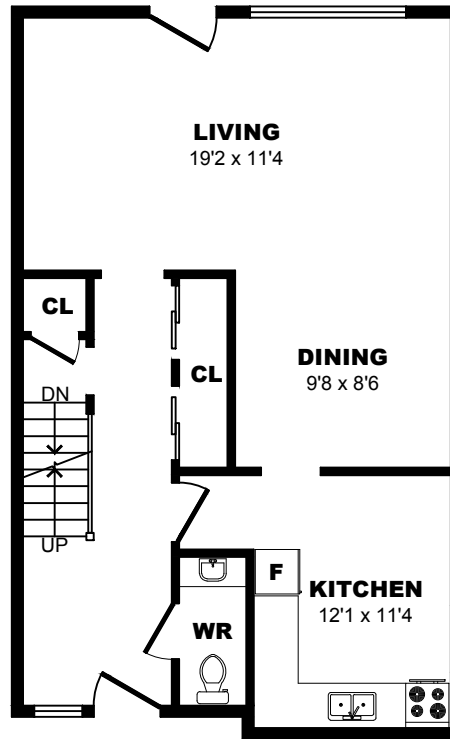

282 Silverstone Dr, Toronto - 4 Bdrm, 2260sf (1 of 3)

All dimensions are approximate. Sizes and specifications are subject to change without notice E. & O. E.
All illustrations are artist's concept. Actual usable floor space may vary slightly from stated floor area.

282 Silverstone Dr, Toronto - 4 Bdrm, 2260sf (2 of 3)

All dimensions are approximate. Sizes and specifications are subject to change without notice E. & O. E.
All illustrations are artist's concept. Actual usable floor space may vary slightly from stated floor area.

282 Silverstone Dr, Toronto - 4 Bdrm, 2260sf (3 of 3)

All dimensions are approximate. Sizes and specifications are subject to change without notice E. & O. E.
All illustrations are artist's concept. Actual usable floor space may vary slightly from stated floor area.