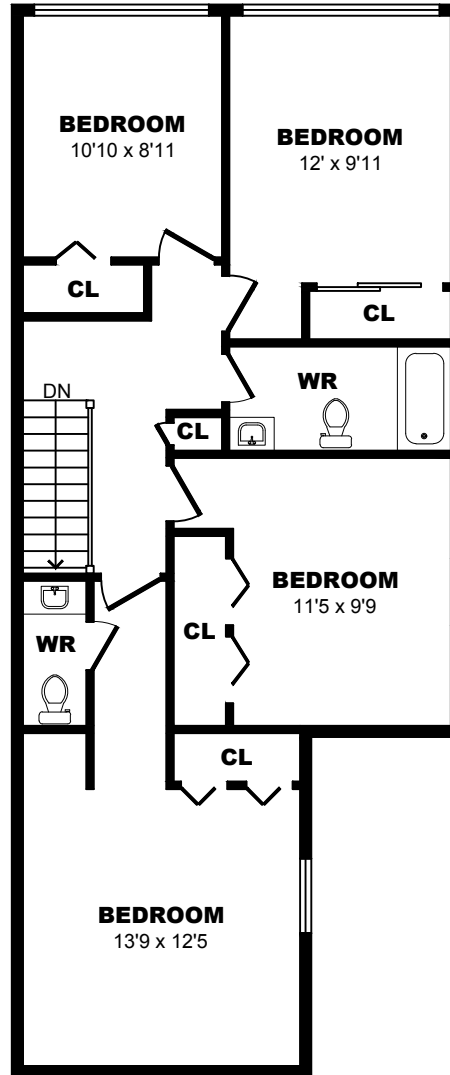

282 Silverstone Dr, Toronto - 4 Bdrm, 2260sf (1 of 3)

All dimensions are approximate. Sizes and specifications are subject to change without notice E. & O. E.
All illustrations are artist's concept. Actual usable floor space may vary slightly from stated floor area.

282 Silverstone Dr, Toronto - 4 Bdrm, 2260sf (2 of 3)

All dimensions are approximate. Sizes and specifications are subject to change without notice E. & O. E.
All illustrations are artist's concept. Actual usable floor space may vary slightly from stated floor area.

282 Silverstone Dr, Toronto - 4 Bdrm, 2260sf (3 of 3)

All dimensions are approximate. Sizes and specifications are subject to change without notice E. & O. E.
All illustrations are artist's concept. Actual usable floor space may vary slightly from stated floor area.