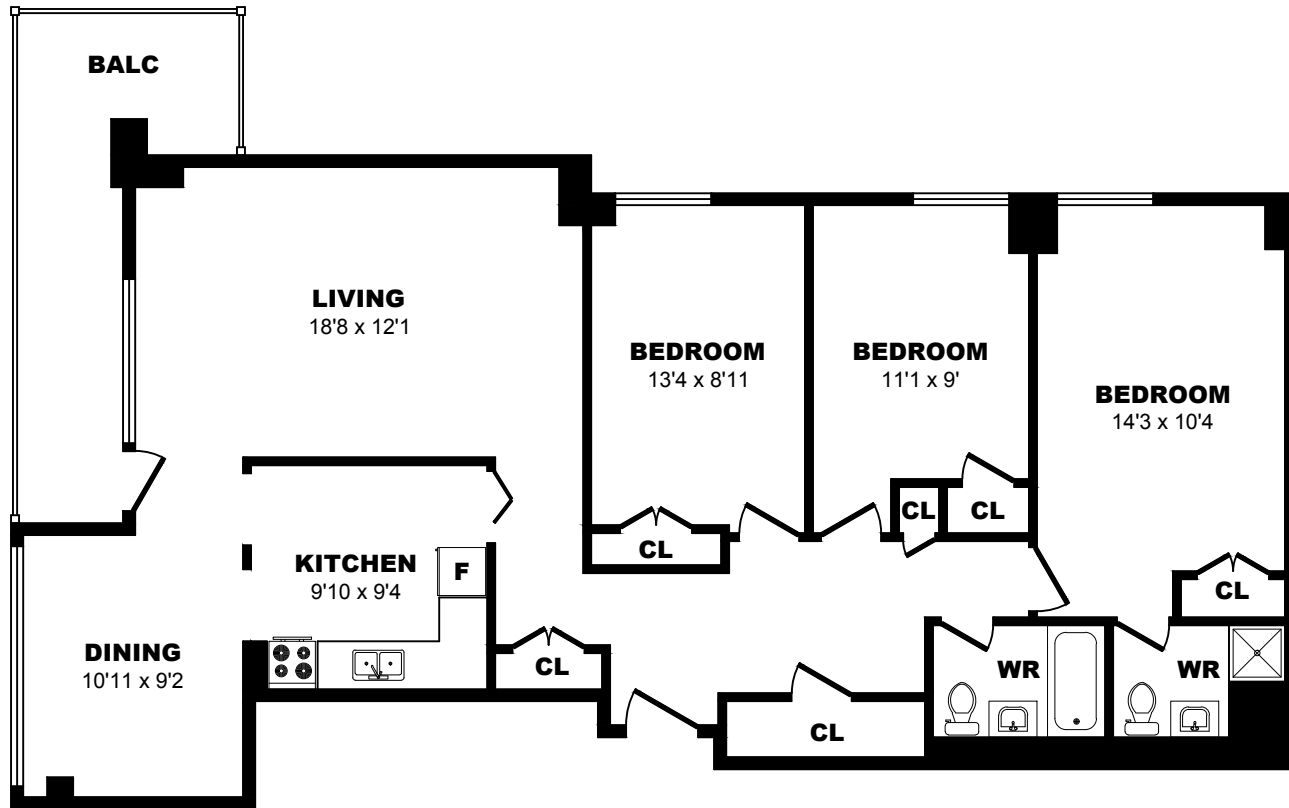

12 Deerford Road, North York - 3 Bdrm A, 1140sf

All dimensions are approximate. Sizes and specifications are subject to change without notice E. & O. E.
 All illustrations are artist's concept. Actual usable floor space may vary slightly from stated floor area.

12 Deerford Road, North York - 3 Bdrm B, 1140sf

All dimensions are approximate. Sizes and specifications are subject to change without notice E. & O. E.
All illustrations are artist's concept. Actual usable floor space may vary slightly from stated floor area.