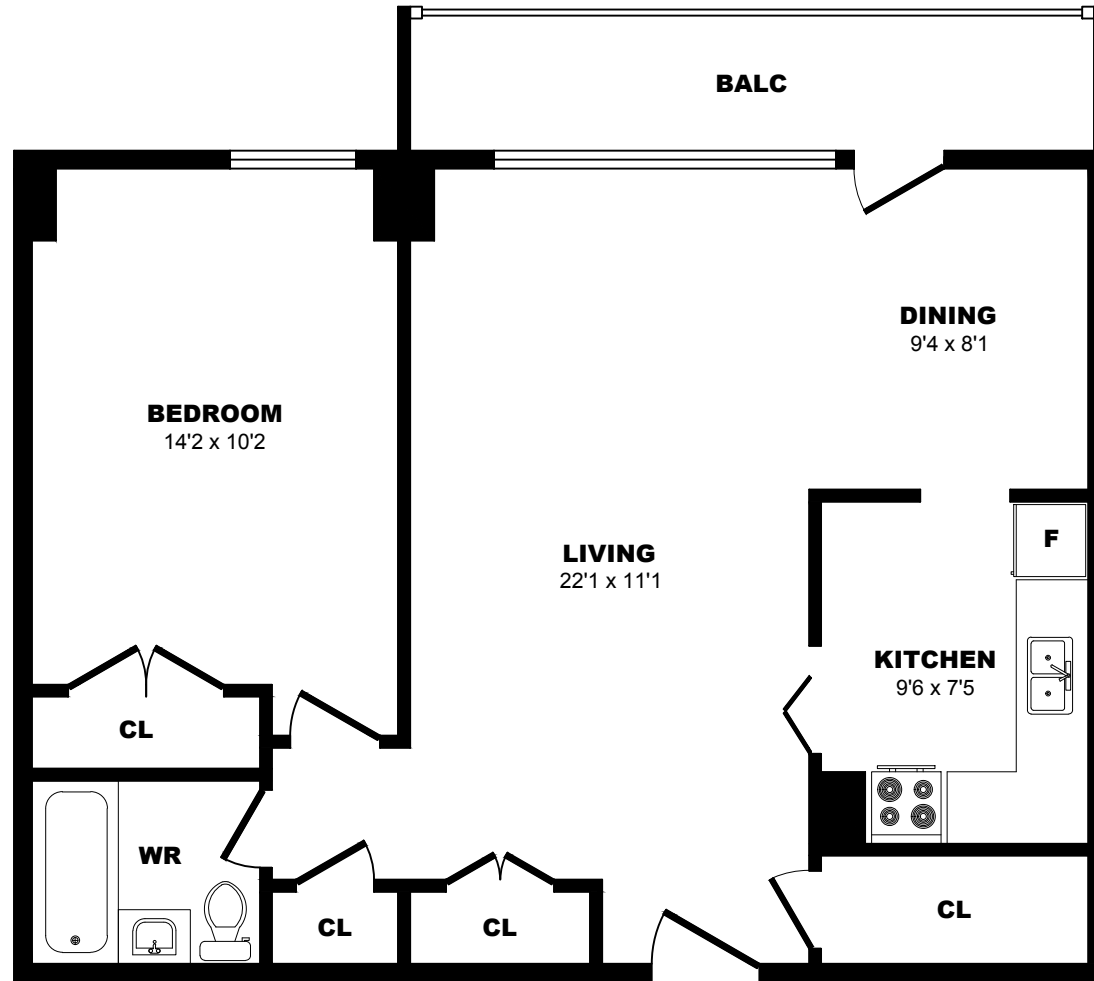

## 12 Deerford Road, North York - 1 Bdrm A, 650sf

All dimensions are approximate. Sizes and specifications are subject to change without notice E. & O. E.  
All illustrations are artist's concept. Actual usable floor space may vary slightly from stated floor area.

## 12 Deerford Road, North York - 1 Bdrm B, 650sf

All dimensions are approximate. Sizes and specifications are subject to change without notice E. & O. E.  
All illustrations are artist's concept. Actual usable floor space may vary slightly from stated floor area.