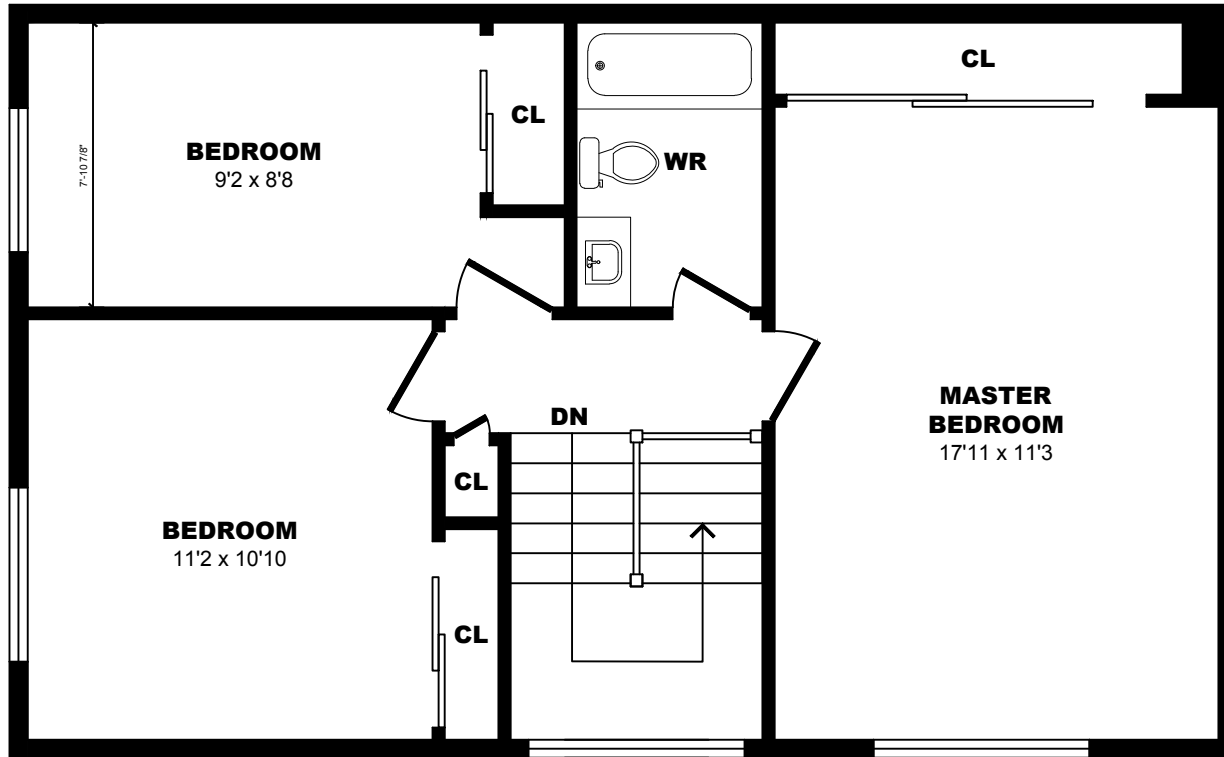

4 Sandbar Willow Way, North York - 4 Bdrm, 580sf (1 of 3)

All dimensions are approximate. Sizes and specifications are subject to change without notice E. & O. E.
All illustrations are artist's concept. Actual usable floor space may vary slightly from stated floor area.

4 Sandbar Willow Way, North York - 4 Bdrm, 720sf (2of3)

All dimensions are approximate. Sizes and specifications are subject to change without notice E. & O. E.
All illustrations are artist's concept. Actual usable floor space may vary slightly from stated floor area.

4 Sandbar Willow Way, North York - 4 Bdrm, 720sf (3of3)

All dimensions are approximate. Sizes and specifications are subject to change without notice E. & O. E.
All illustrations are artist's concept. Actual usable floor space may vary slightly from stated floor area.