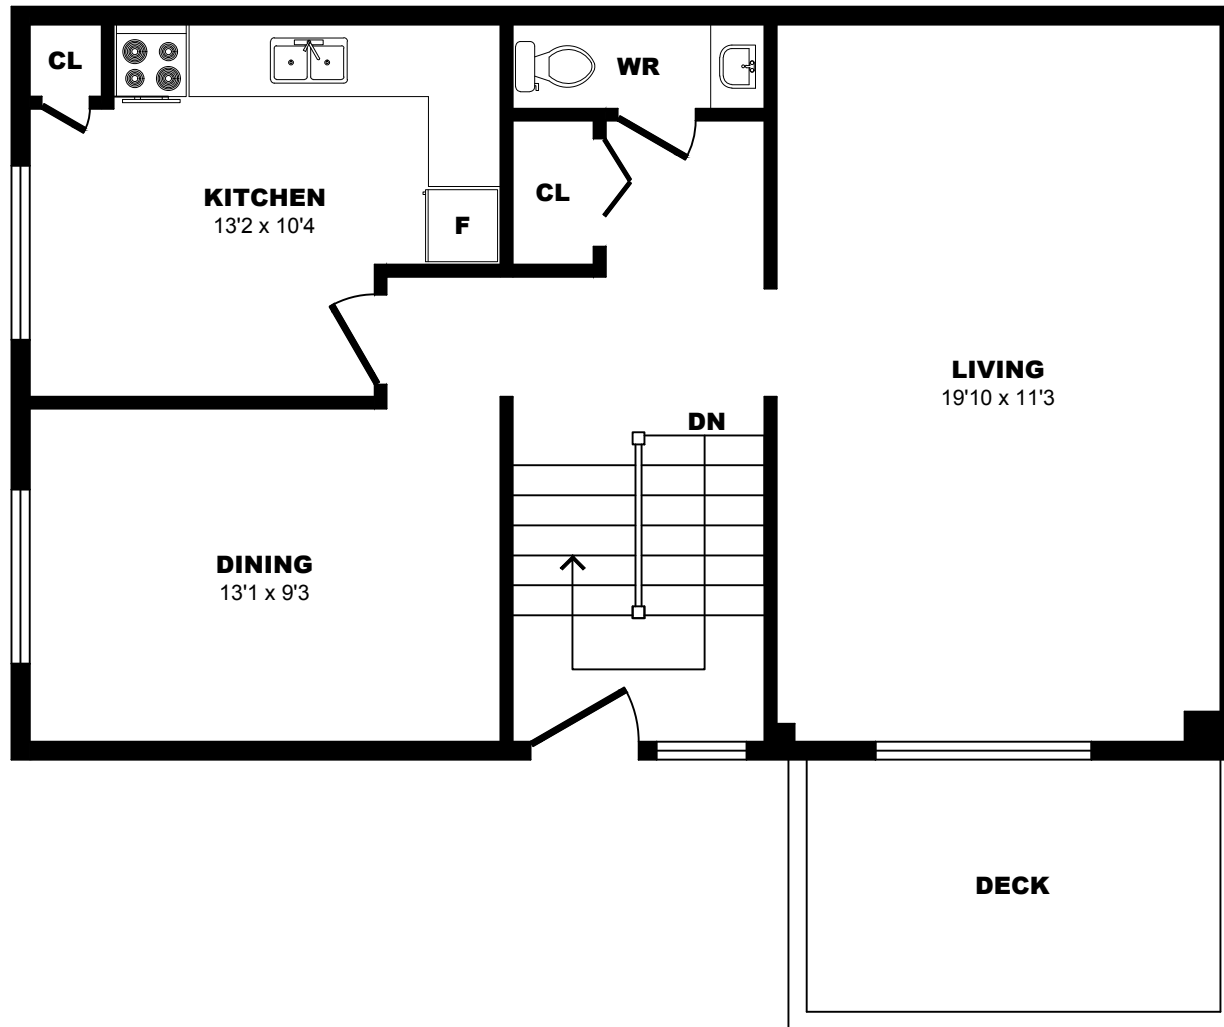

4 Sandbar Willow Way, North York - 4 Bdrm, 580sf (1 of 3)

All dimensions are approximate. Sizes and specifications are subject to change without notice E. & O. E.
All illustrations are artist's concept. Actual usable floor space may vary slightly from stated floor area.

4 Sandbar Willow Way, North York - 4 Bdrm, 720sf (2of3)

All dimensions are approximate. Sizes and specifications are subject to change without notice E. & O. E.
All illustrations are artist's concept. Actual usable floor space may vary slightly from stated floor area.

4 Sandbar Willow Way, North York - 4 Bdrm, 720sf (3of3)

All dimensions are approximate. Sizes and specifications are subject to change without notice E. & O. E.
All illustrations are artist's concept. Actual usable floor space may vary slightly from stated floor area.