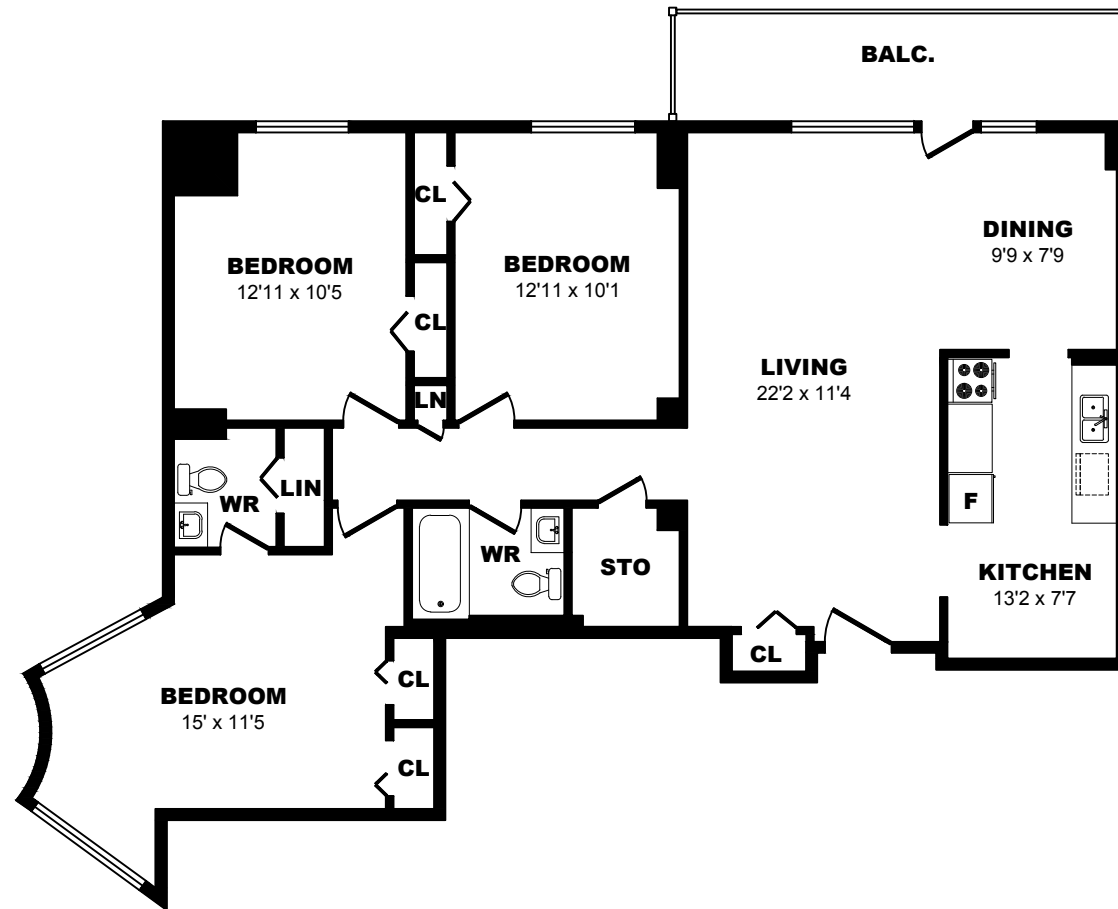

## 4000 Lawrence Ave E, Toronto - 3 Bdrm, 1056sf

All dimensions are approximate. Sizes and specifications are subject to change without notice E. & O. E.  
All illustrations are artist's concept. Actual usable floor space may vary slightly from stated floor area.

## 4010 Lawrence Ave E, Toronto - 3 Bdrm, 1056sf

All dimensions are approximate. Sizes and specifications are subject to change without notice E. & O. E.  
 All illustrations are artist's concept. Actual usable floor space may vary slightly from stated floor area.