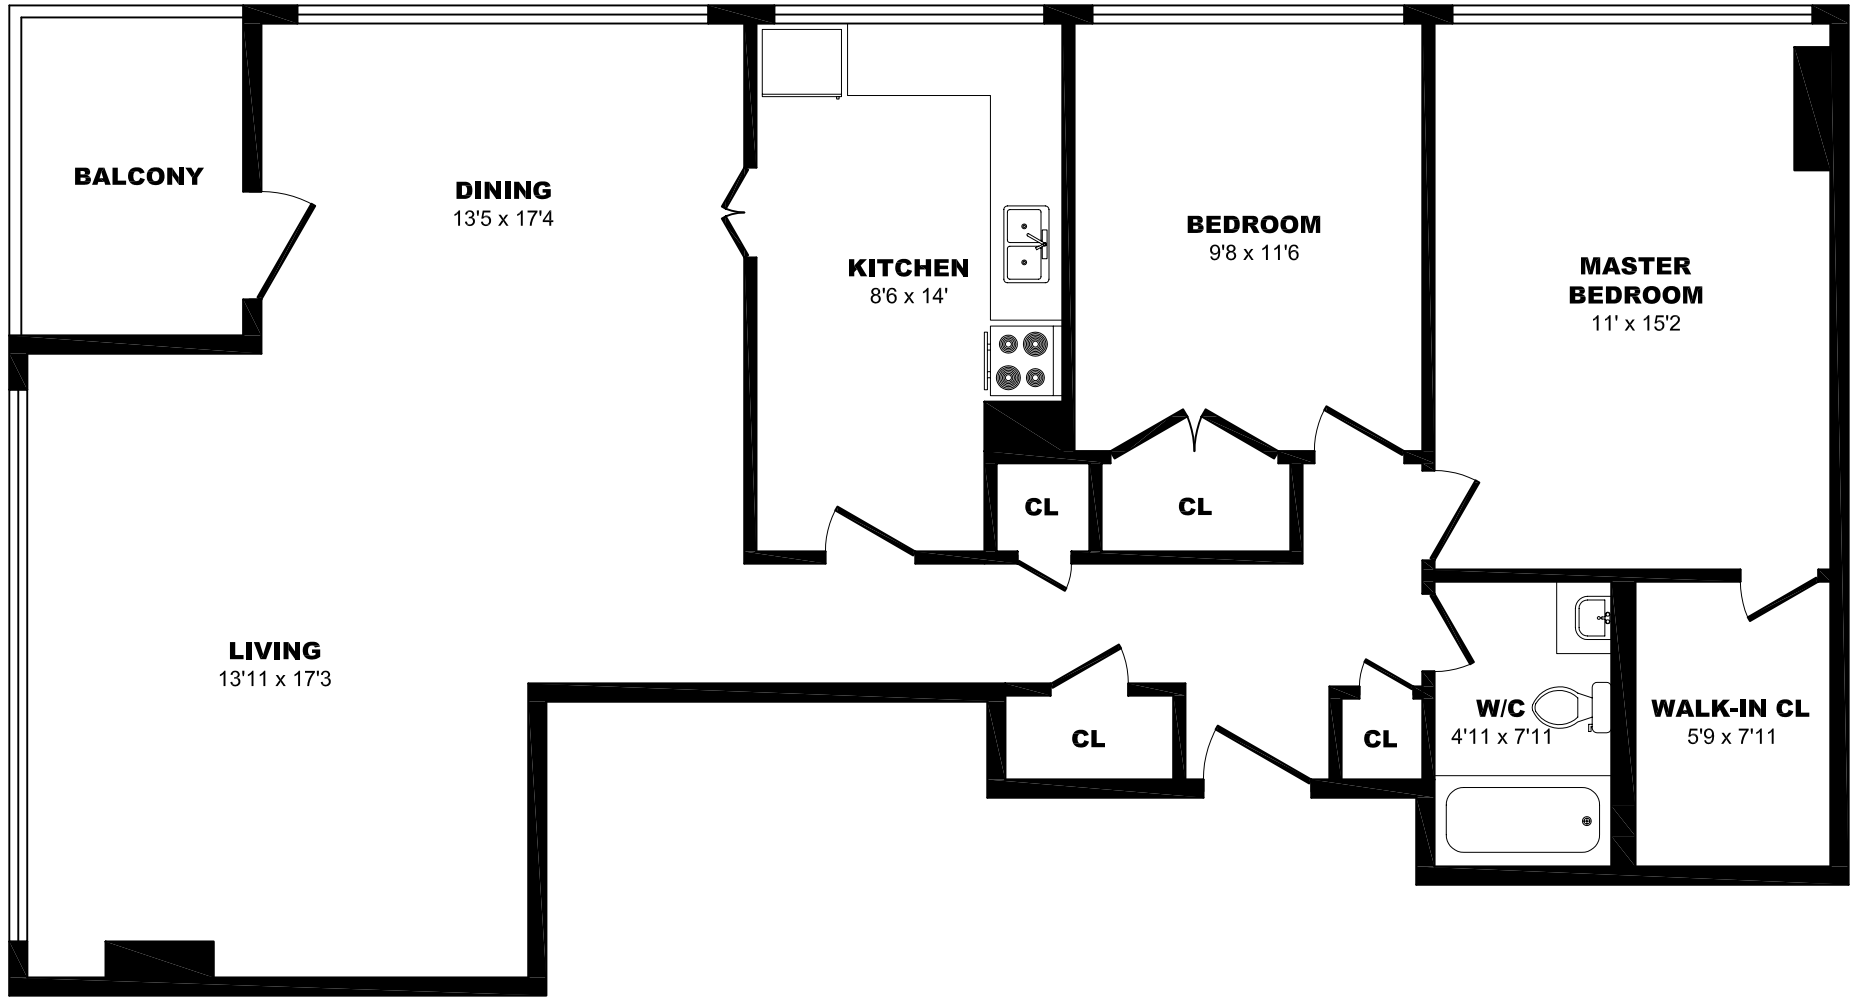

1050 Markham Rd, Scarborough - 2 Bdrm A, 995sf

All dimensions are approximate. Sizes and specifications are subject to change without notice E. & O. E.
All illustrations are artist's concept. Actual usable floor space may vary slightly from stated floor area.

1050 Markham Rd, Scarborough - 2 Bdrm B, 1050sf

All dimensions are approximate. Sizes and specifications are subject to change without notice E. & O. E.
All illustrations are artist's concept. Actual usable floor space may vary slightly from stated floor area.

1050 Markham Rd, Scarborough - 2 Bdrm C, 940sf

All dimensions are approximate. Sizes and specifications are subject to change without notice E. & O. E.
All illustrations are artist's concept. Actual usable floor space may vary slightly from stated floor area.

1050 Markham Rd, Scarborough - 2 Bdrm D, 900sf

All dimensions are approximate. Sizes and specifications are subject to change without notice E. & O. E.
 All illustrations are artist's concept. Actual usable floor space may vary slightly from stated floor area.