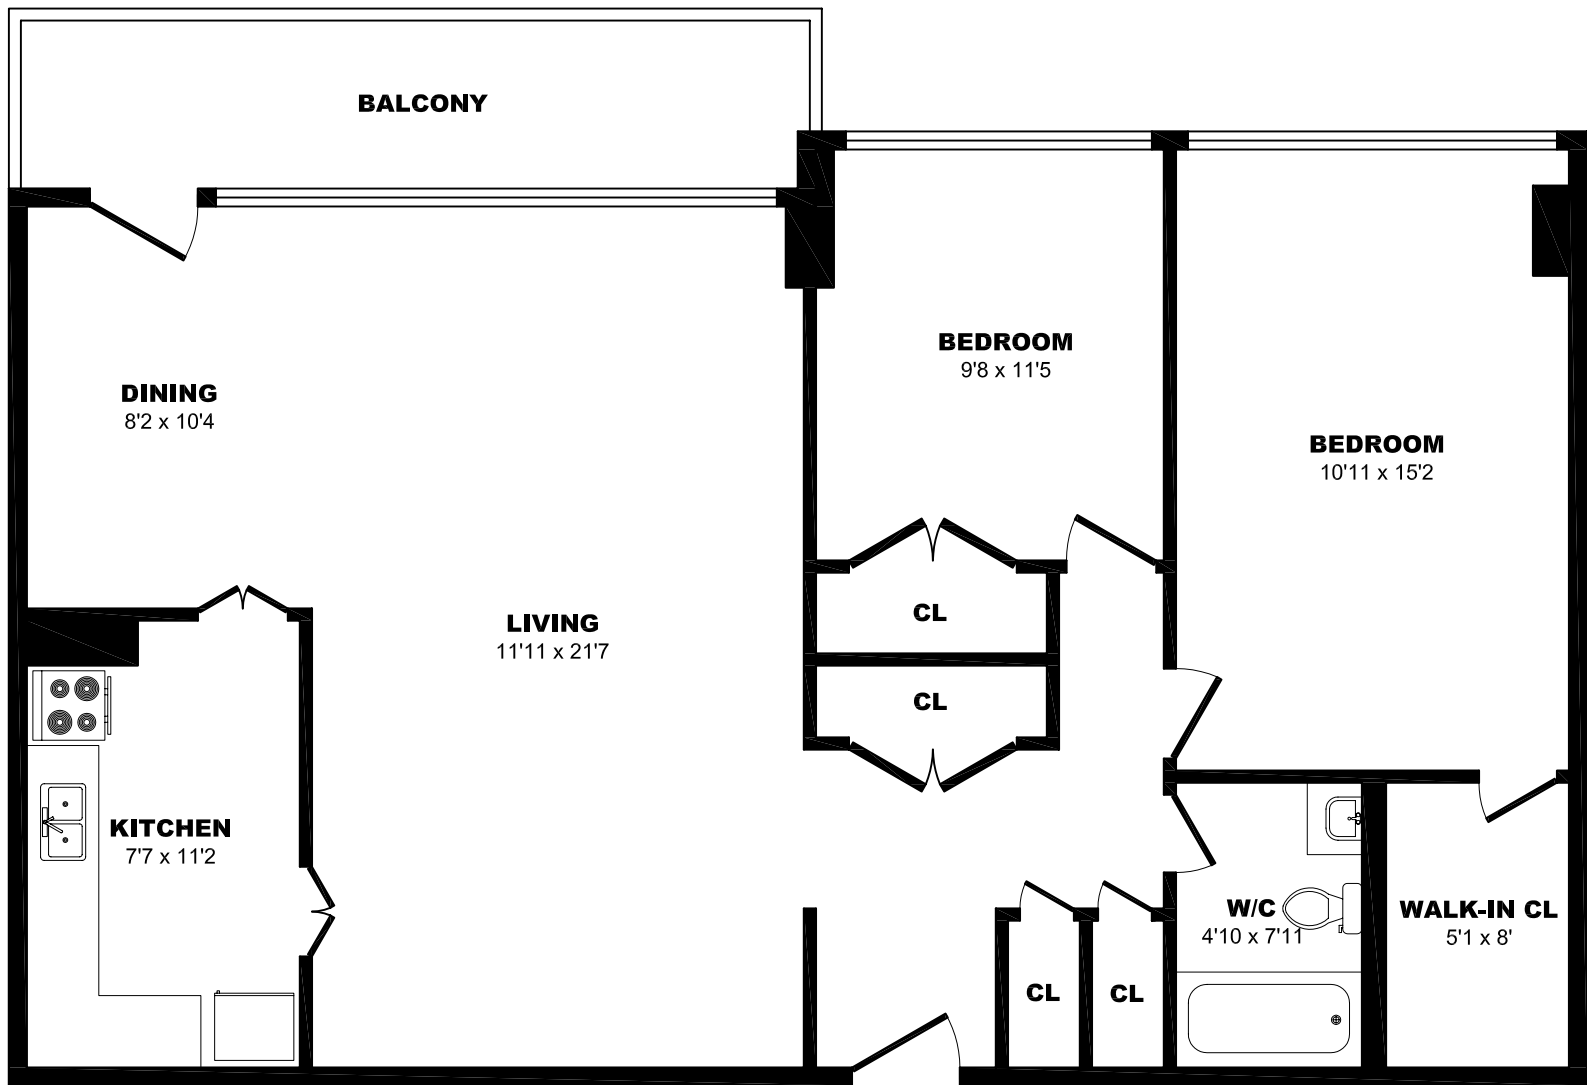

1050 Markham Rd, Scarborough - 2 Bdrm A, 995sf

All dimensions are approximate. Sizes and specifications are subject to change without notice E. & O. E.
All illustrations are artist's concept. Actual usable floor space may vary slightly from stated floor area.

1050 Markham Rd, Scarborough - 2 Bdrm B, 1050sf

All dimensions are approximate. Sizes and specifications are subject to change without notice E. & O. E.
All illustrations are artist's concept. Actual usable floor space may vary slightly from stated floor area.

1050 Markham Rd, Scarborough - 2 Bdrm C, 940sf

All dimensions are approximate. Sizes and specifications are subject to change without notice E. & O. E.
All illustrations are artist's concept. Actual usable floor space may vary slightly from stated floor area.

1050 Markham Rd, Scarborough - 2 Bdrm D, 900sf

All dimensions are approximate. Sizes and specifications are subject to change without notice E. & O. E.
 All illustrations are artist's concept. Actual usable floor space may vary slightly from stated floor area.