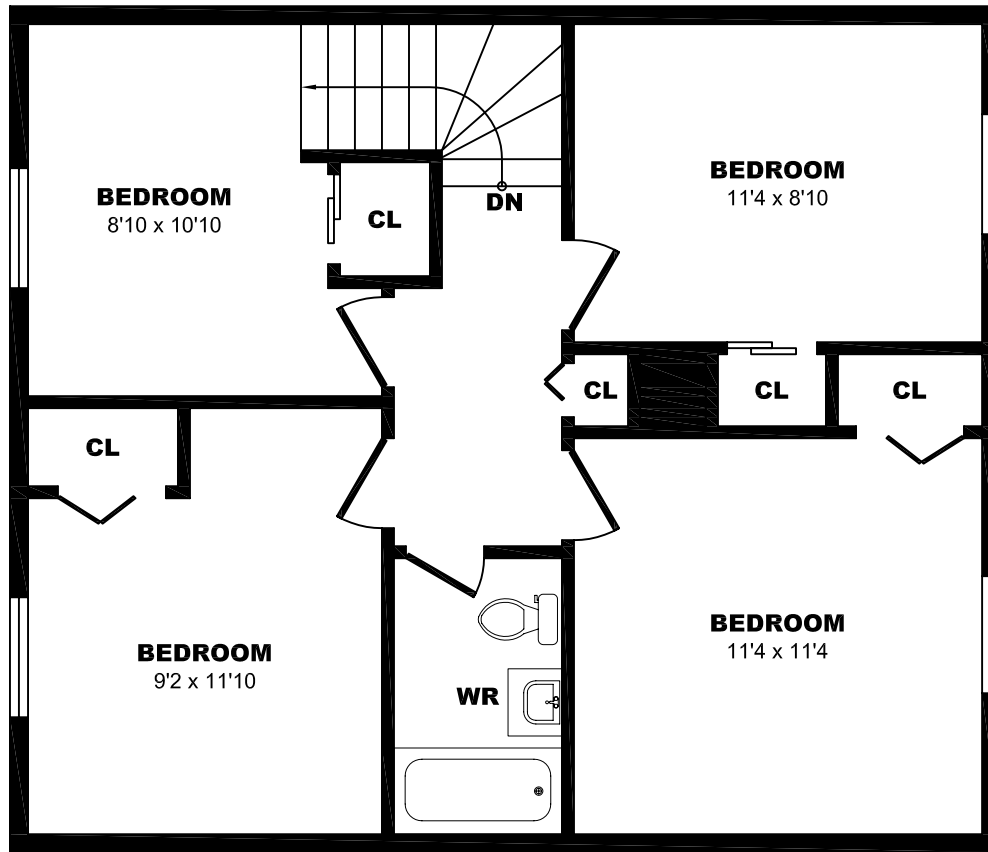

145 Balmoral Dr, Brampton – 4 Bdrm, 1740sf (1 of 3)

All dimensions are approximate. Sizes and specifications are subject to change without notice E. & O. E.
All illustrations are artist's concept. Actual usable floor space may vary slightly from stated floor area.

145 Balmoral Dr, Brampton – 4 Bdrm, 1740sf (2 of 3)

All dimensions are approximate. Sizes and specifications are subject to change without notice E. & O. E.
All illustrations are artist's concept. Actual usable floor space may vary slightly from stated floor area.

145 Balmoral Dr, Brampton – 4 Bdrm, 1740sf (3 of 3)

All dimensions are approximate. Sizes and specifications are subject to change without notice E. & O. E.
All illustrations are artist's concept. Actual usable floor space may vary slightly from stated floor area.