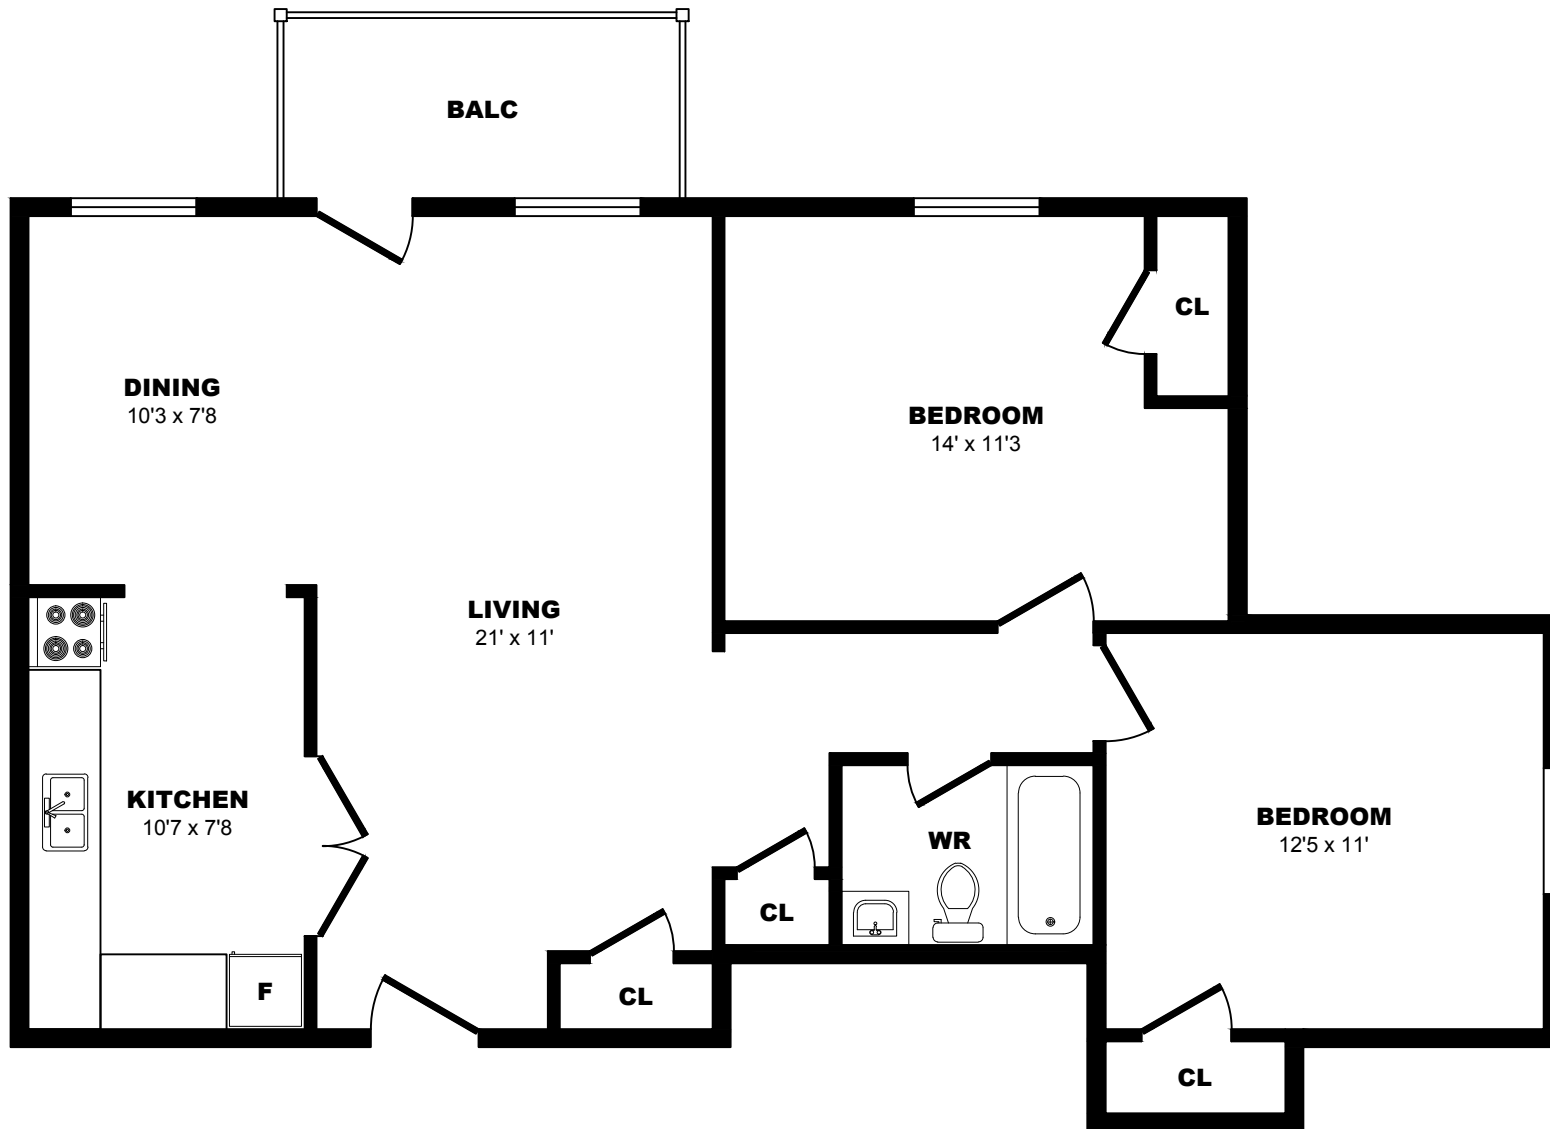

567 Scarborough Golf Club Rd – 2 Bdrm, 810sf

All dimensions are approximate. Sizes and specifications are subject to change without notice E. & O. E.
 All illustrations are artist's concept. Actual usable floor space may vary slightly from stated floor area.

567 Scarborough Golf Club Rd - 2 Bdrm B, 900sf

All dimensions are approximate. Sizes and specifications are subject to change without notice E. & O. E.
 All illustrations are artist's concept. Actual usable floor space may vary slightly from stated floor area.

567 Scarborough Golf Club Rd - 2 Bdrm C, 920sf

All dimensions are approximate. Sizes and specifications are subject to change without notice E. & O. E.
All illustrations are artist's concept. Actual usable floor space may vary slightly from stated floor area.