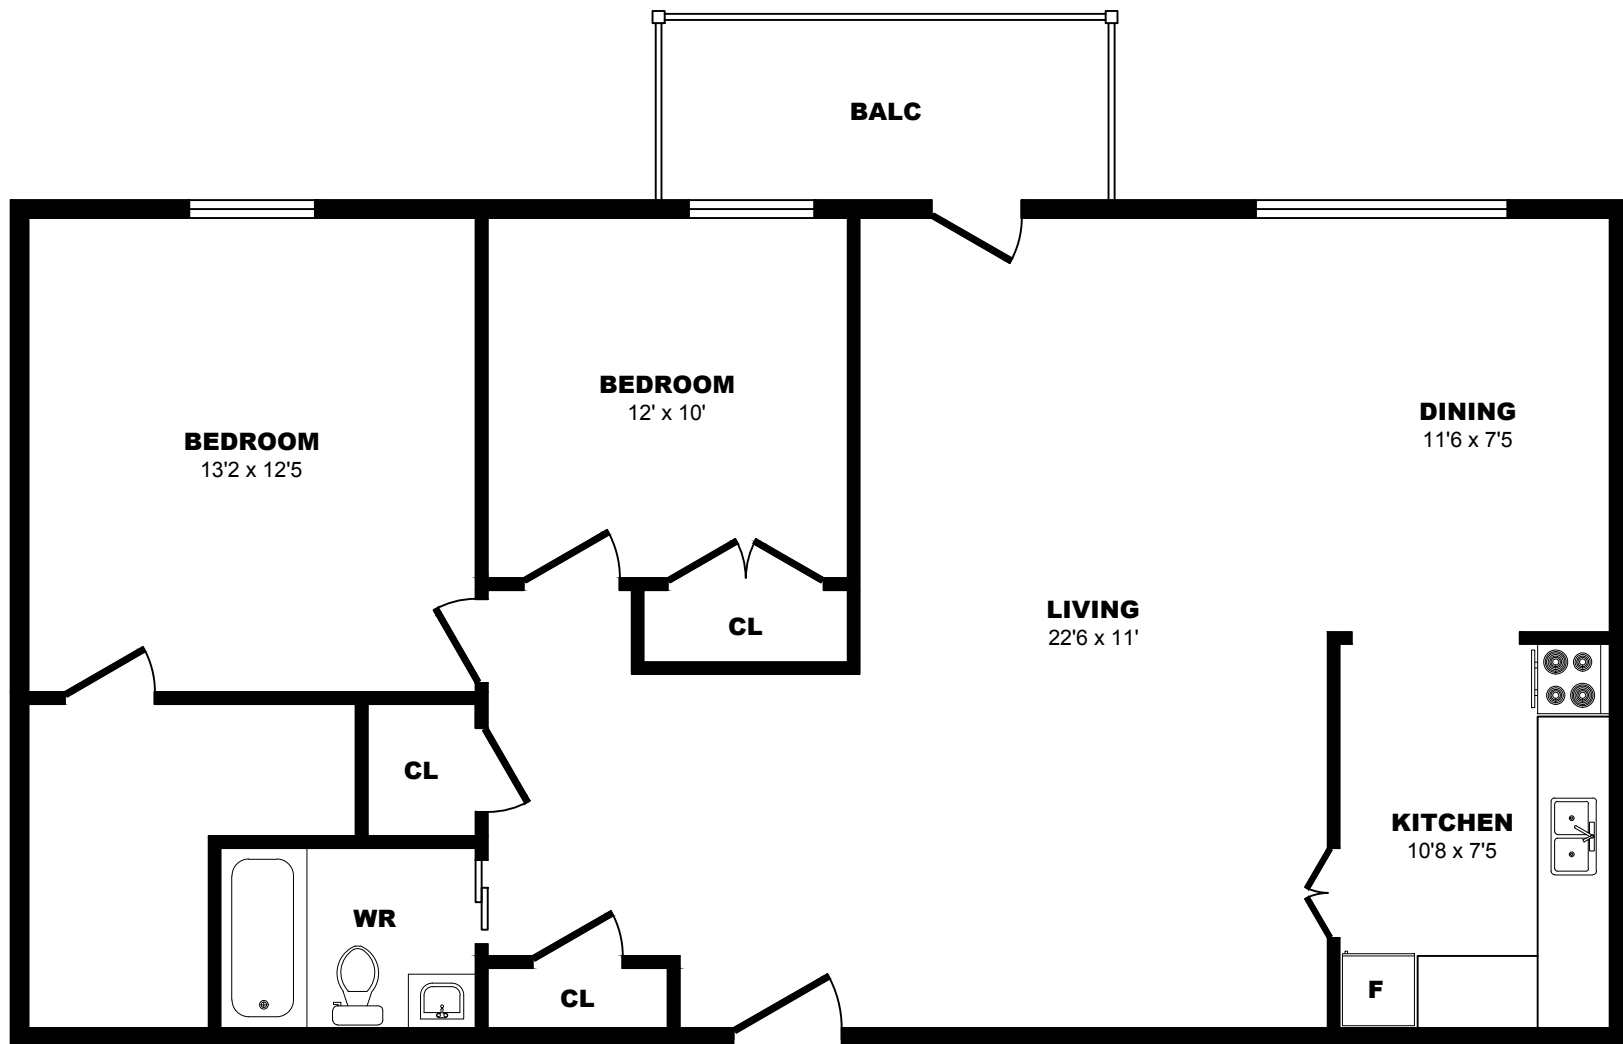

567 Scarborough Golf Club Rd – 2 Bdrm, 810sf

All dimensions are approximate. Sizes and specifications are subject to change without notice E. & O. E.
 All illustrations are artist's concept. Actual usable floor space may vary slightly from stated floor area.

567 Scarborough Golf Club Rd - 2 Bdrm B, 900sf

All dimensions are approximate. Sizes and specifications are subject to change without notice E. & O. E.
 All illustrations are artist's concept. Actual usable floor space may vary slightly from stated floor area.

567 Scarborough Golf Club Rd - 2 Bdrm C, 920sf

All dimensions are approximate. Sizes and specifications are subject to change without notice E. & O. E.
All illustrations are artist's concept. Actual usable floor space may vary slightly from stated floor area.