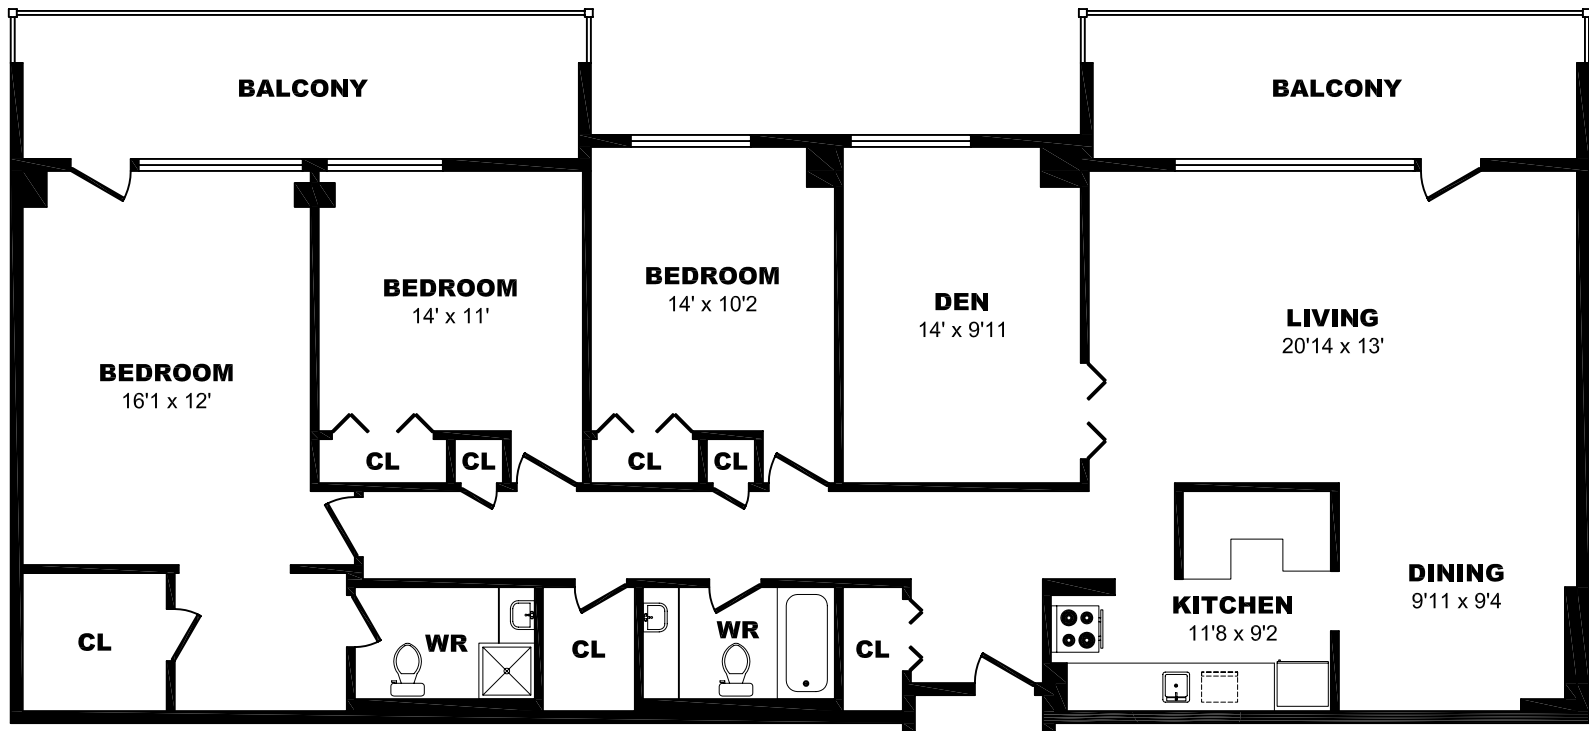

44 Stubbs Dr, North York - 2 Bdrm, 745sf

All dimensions are approximate. Sizes and specifications are subject to change without notice E. & O. E.
All illustrations are artist's concept. Actual usable floor space may vary slightly from stated floor area.

44 Stubbs Dr, North York – 2 Bdrm, 1460sf

All dimensions are approximate. Sizes and specifications are subject to change without notice E. & O. E.
 All illustrations are artist's concept. Actual usable floor space may vary slightly from stated floor area.