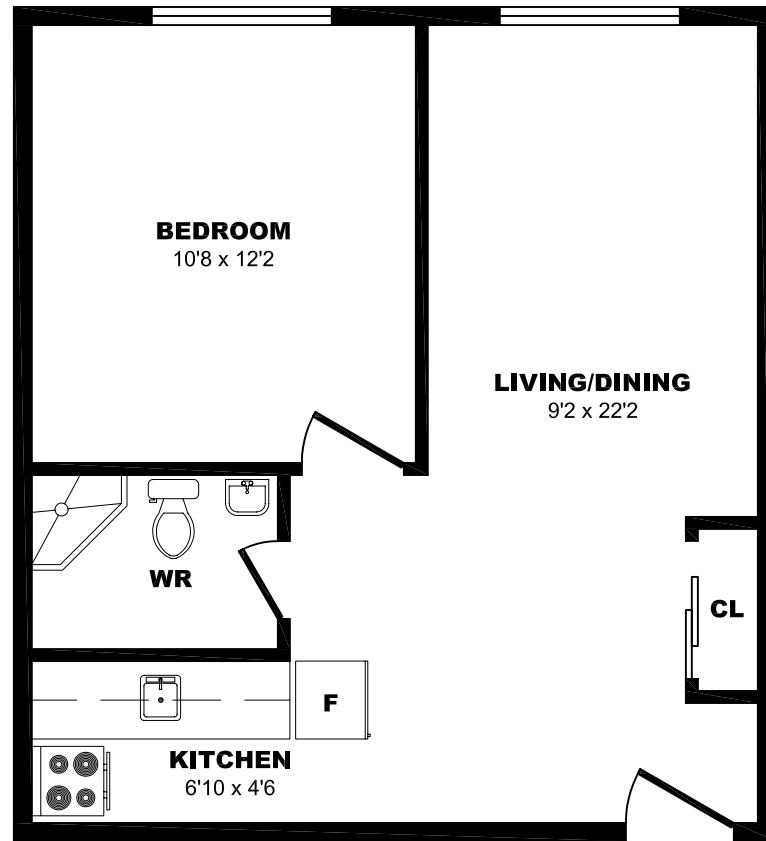

44 Stubbs Dr, North York - 1 Bdrm A, 970sf

All dimensions are approximate. Sizes and specifications are subject to change without notice E. & O. E. All illustrations are artist's concept. Actual usable floor space may vary slightly from stated floor area.

44 Stubbs Dr, North York - 1 Bdrm B, 1440sf

All dimensions are approximate. Sizes and specifications are subject to change without notice E. & O. E.
All illustrations are artist's concept. Actual usable floor space may vary slightly from stated floor area.

44 Stubbs Dr, North York – 1 Bdrm, 990sf

All dimensions are approximate. Sizes and specifications are subject to change without notice E. & O. E.
All illustrations are artist's concept. Actual usable floor space may vary slightly from stated floor area.