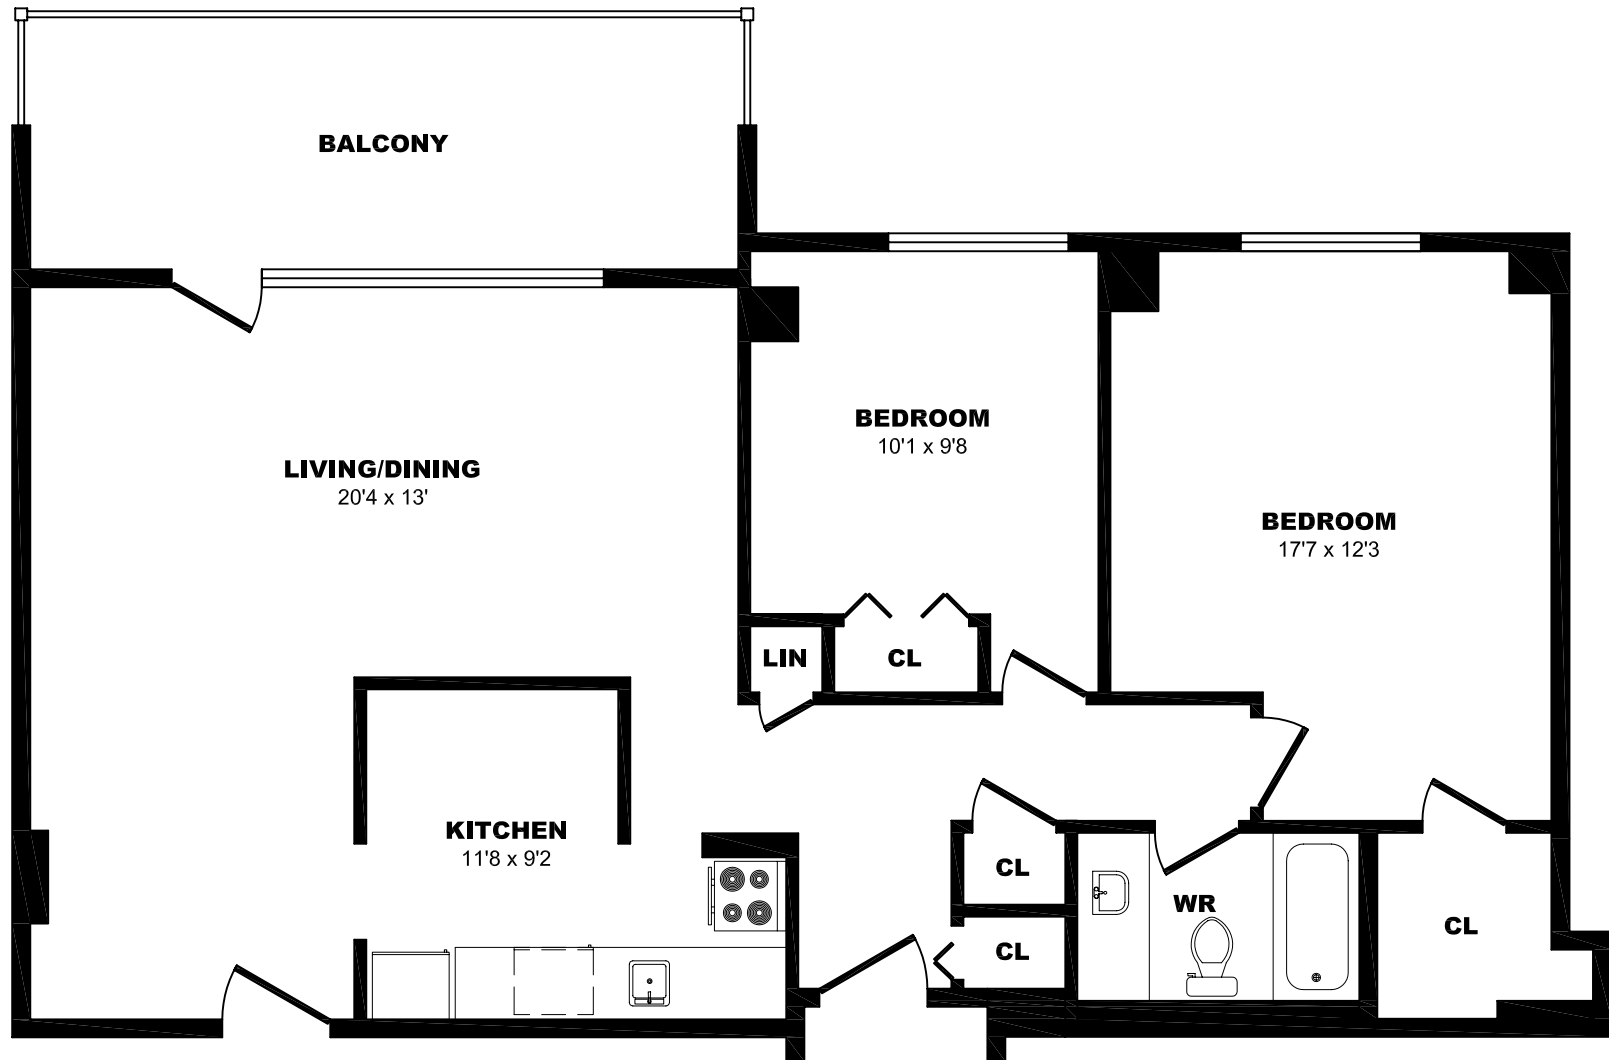

44 Stubbs Dr, North York - 1 Bdrm A, 970sf

All dimensions are approximate. Sizes and specifications are subject to change without notice E. & O. E. All illustrations are artist's concept. Actual usable floor space may vary slightly from stated floor area.

44 Stubbs Dr, North York - 1 Bdrm B, 1440sf

All dimensions are approximate. Sizes and specifications are subject to change without notice E. & O. E.
All illustrations are artist's concept. Actual usable floor space may vary slightly from stated floor area.

44 Stubbs Dr, North York – 1 Bdrm, 990sf

All dimensions are approximate. Sizes and specifications are subject to change without notice E. & O. E.
All illustrations are artist's concept. Actual usable floor space may vary slightly from stated floor area.