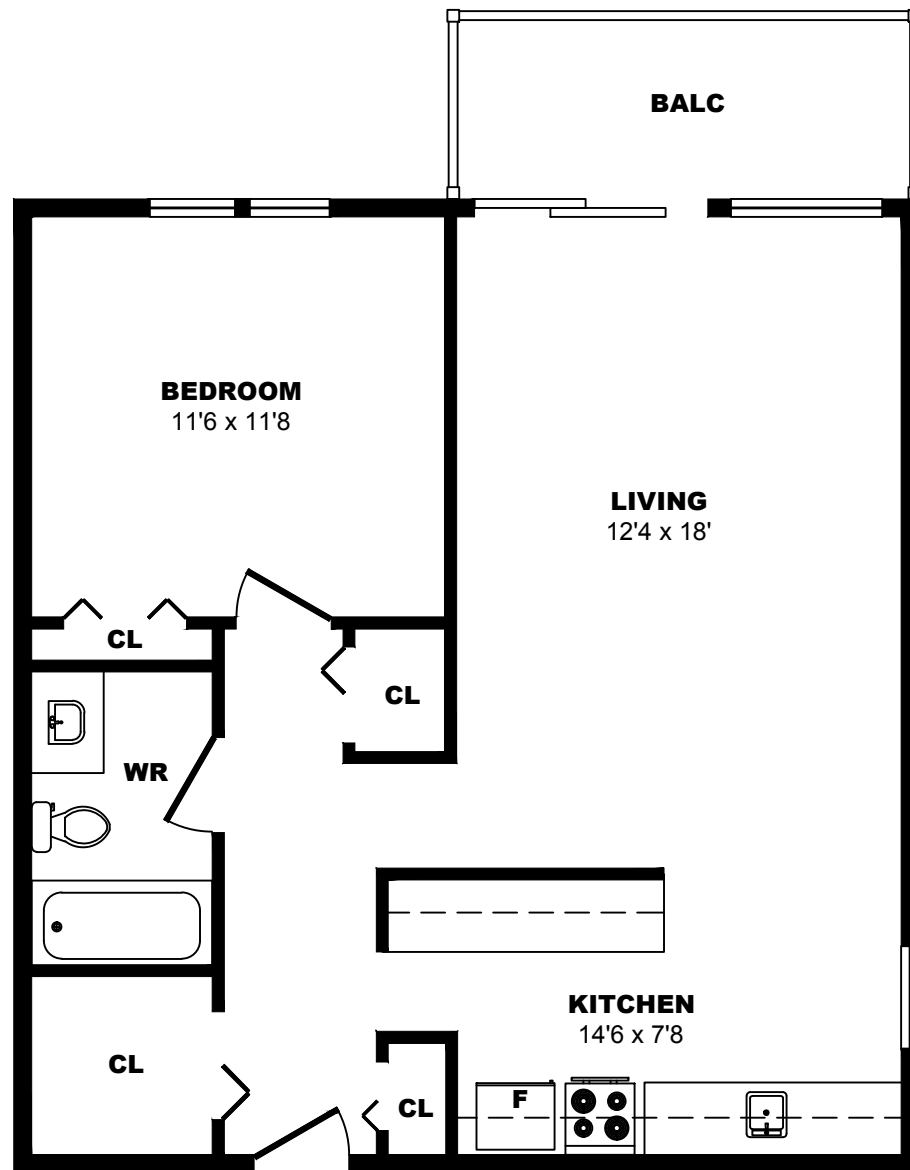

1304 11th St SW, Calgary - 1 Bdrm A, 690sf

All dimensions are approximate. Sizes and specifications are subject to change without notice E. & O. E. All illustrations are artist's concept. Actual usable floor space may vary slightly from stated floor area.

1304 11th St SW, Calgary - 1 Bdrm B, 630sf

All dimensions are approximate. Sizes and specifications are subject to change without notice E. & O. E.
All illustrations are artist's concept. Actual usable floor space may vary slightly from stated floor area.