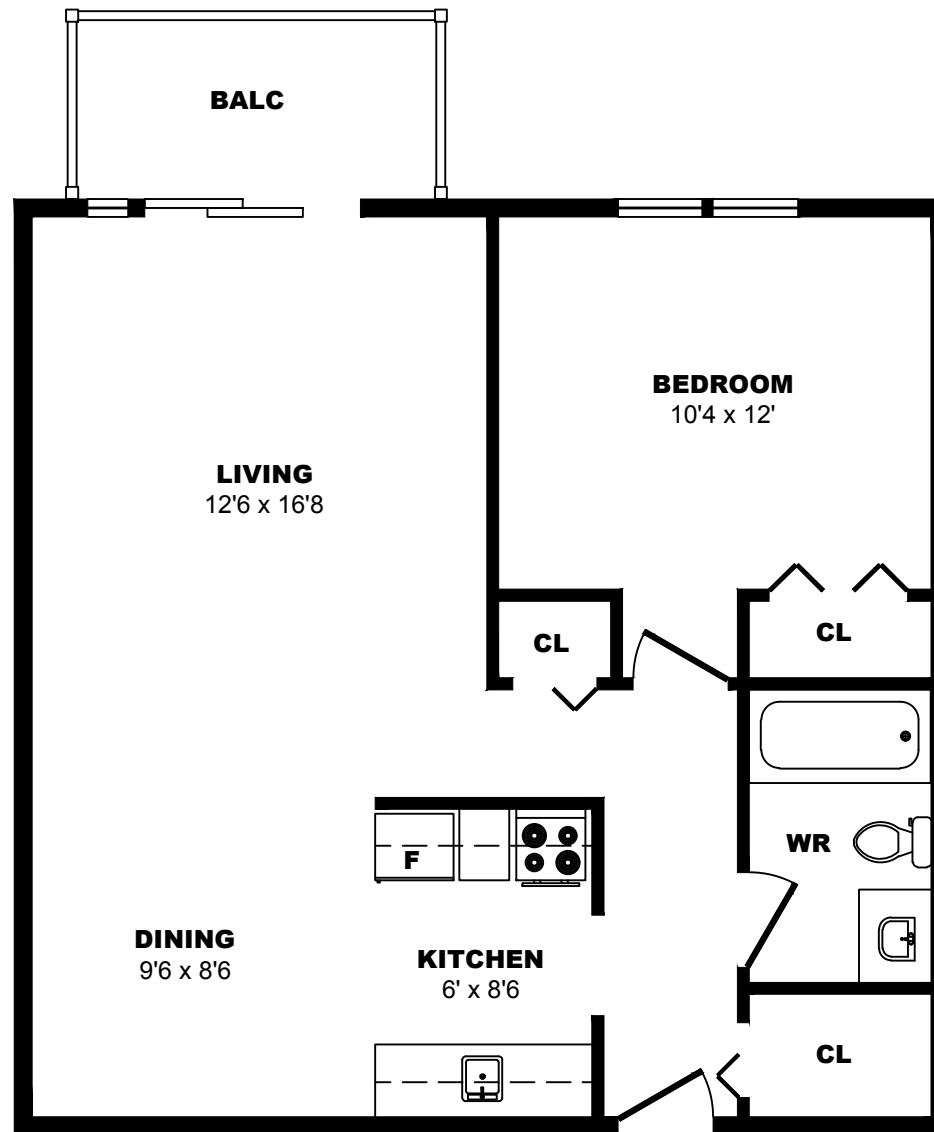

830 Craigflower Road, Saanich - 1 Bdrm A, 480sf

All dimensions are approximate. Sizes and specifications are subject to change without notice E. & O. E.
All illustrations are artist's concept. Actual usable floor space may vary slightly from stated floor area.

830 Craigflower Road, Saanich - 1 Bdrm B, 620sf

All dimensions are approximate. Sizes and specifications are subject to change without notice E. & O. E.
All illustrations are artist's concept. Actual usable floor space may vary slightly from stated floor area.