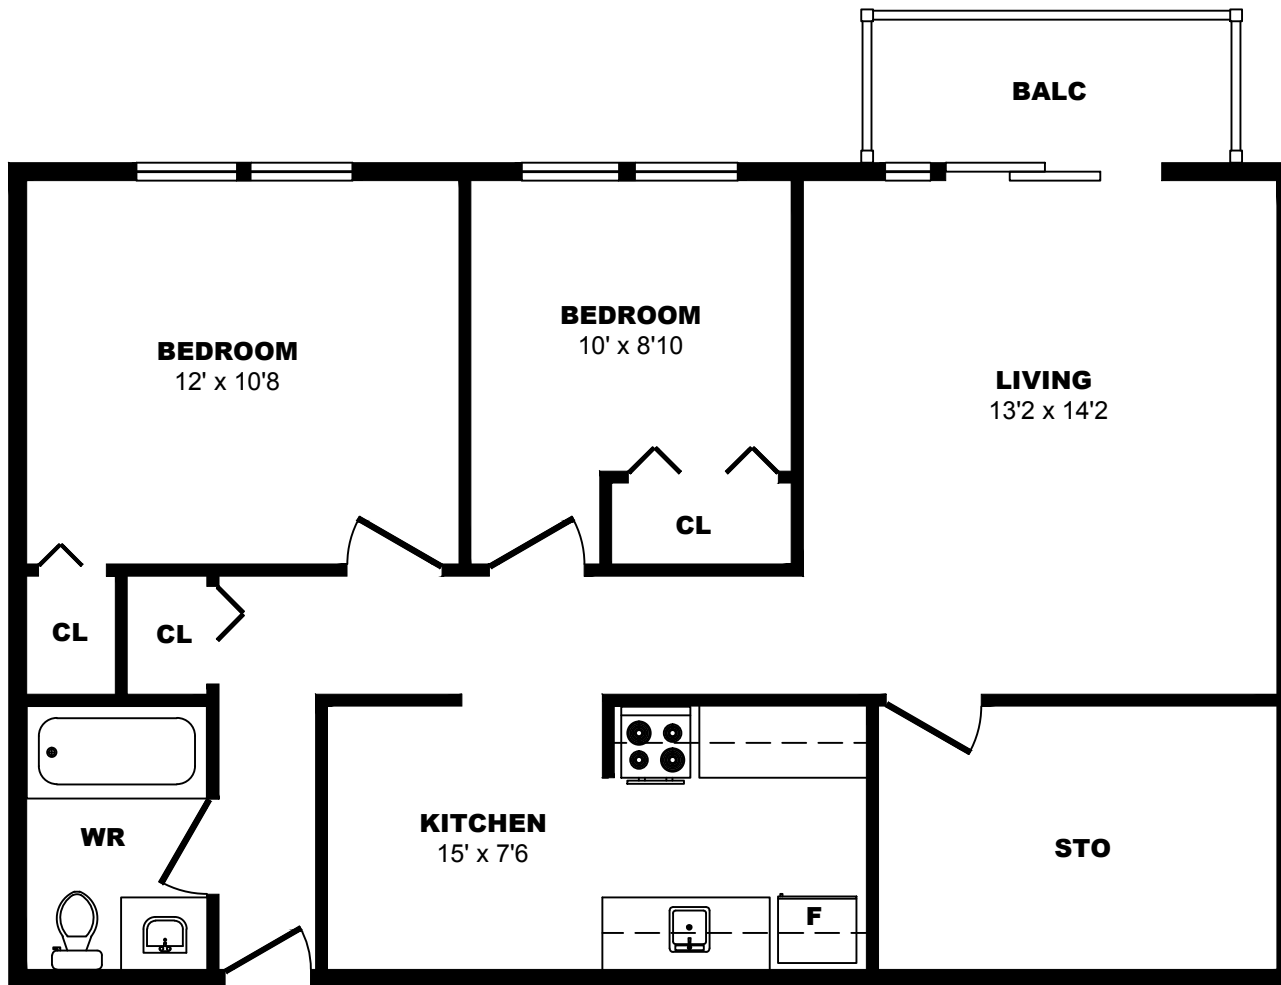

## 790 Dominion Road, Saanich - 2 Bdrm A, 690sf

All dimensions are approximate. Sizes and specifications are subject to change without notice E. & O. E.  
All illustrations are artist's concept. Actual usable floor space may vary slightly from stated floor area.

## 790 Dominion Road, Saanich - 2 Bdrm B, 760sf

All dimensions are approximate. Sizes and specifications are subject to change without notice E. & O. E.  
 All illustrations are artist's concept. Actual usable floor space may vary slightly from stated floor area.