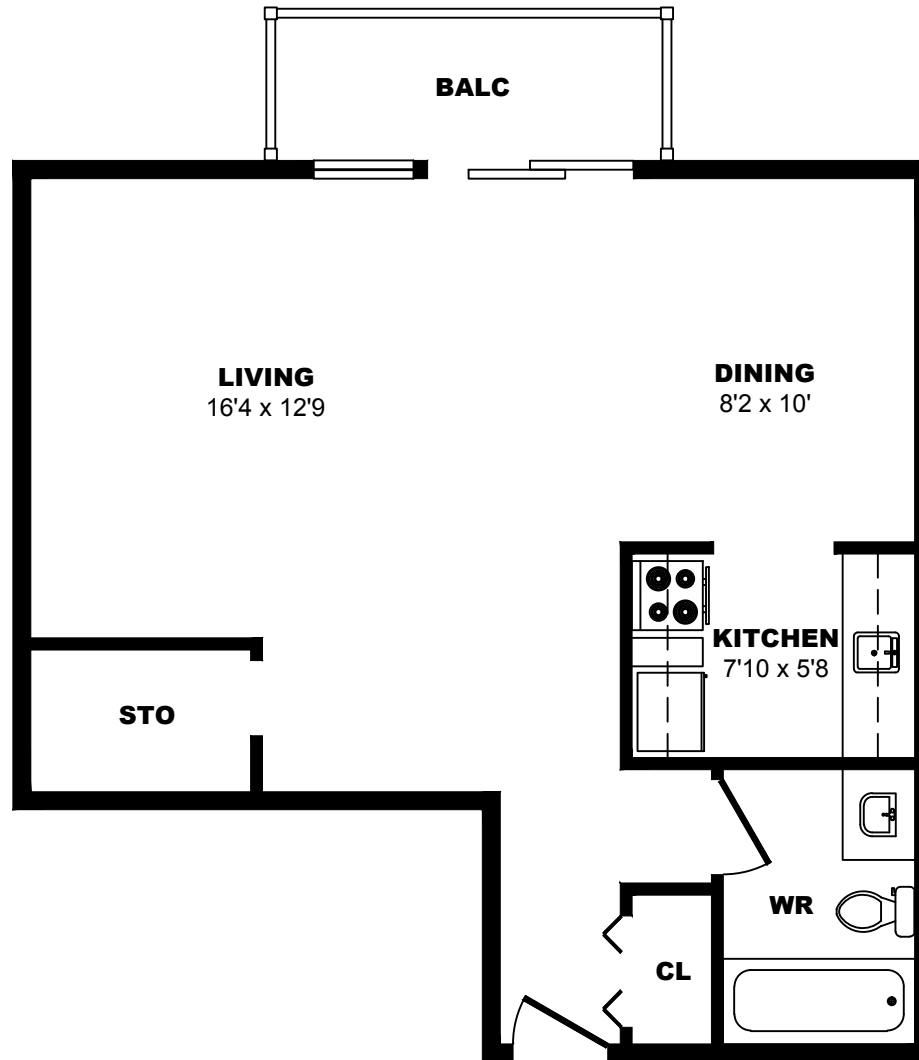

## 443 Superior Street, Victoria - Bachelor A, 400sf

All dimensions are approximate. Sizes and specifications are subject to change without notice E. & O. E.  
All illustrations are artist's concept. Actual usable floor space may vary slightly from stated floor area.

## 443 Superior Street, Victoria - Bachelor B, 500sf

All dimensions are approximate. Sizes and specifications are subject to change without notice E. & O. E.  
All illustrations are artist's concept. Actual usable floor space may vary slightly from stated floor area.