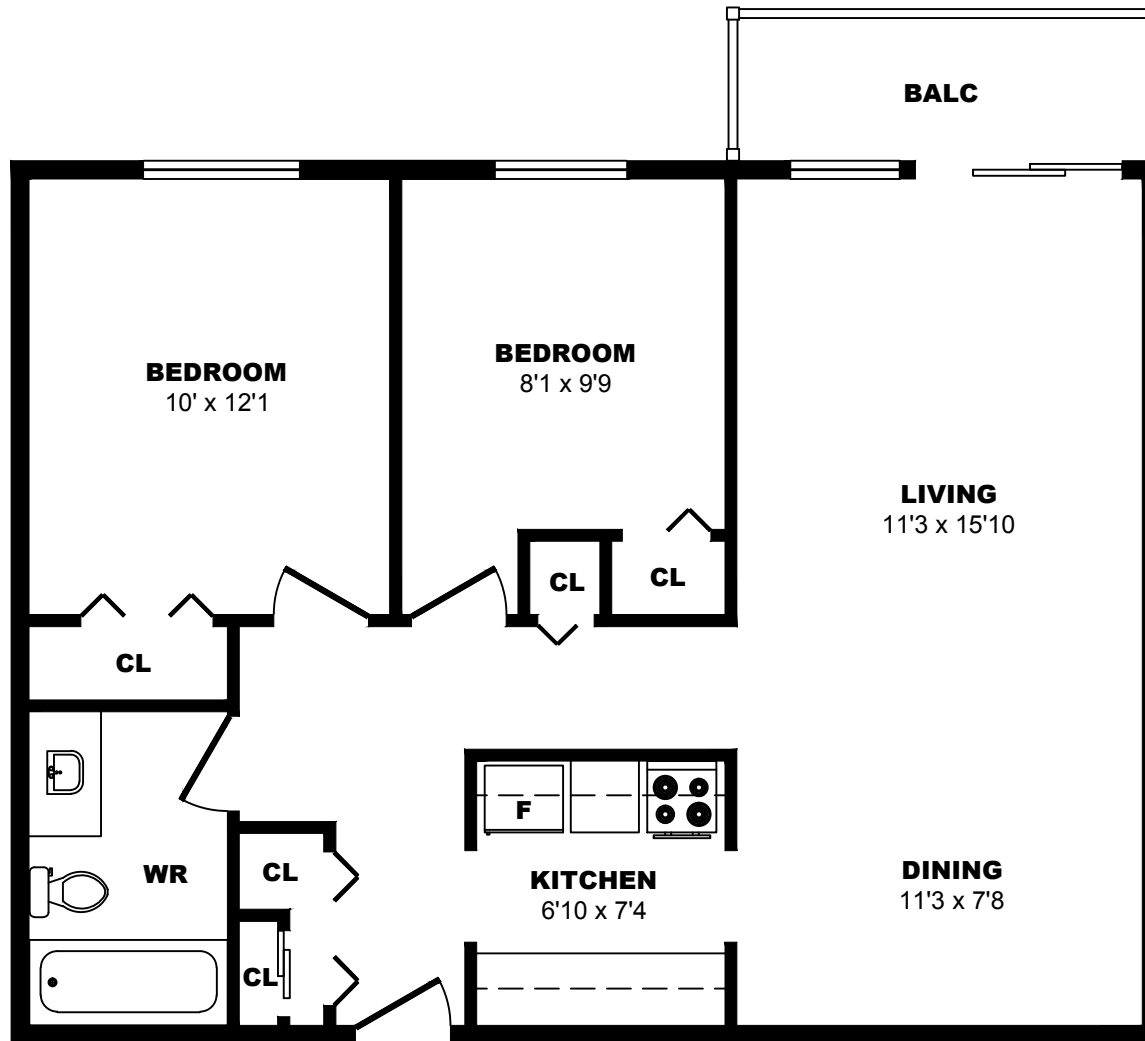

443 Superior Street, Victoria - 2 Bdrm A, 920sf

All dimensions are approximate. Sizes and specifications are subject to change without notice E. & O. E.
All illustrations are artist's concept. Actual usable floor space may vary slightly from stated floor area.

443 Superior Street, Victoria - 2 Bdrm B, 750sf

All dimensions are approximate. Sizes and specifications are subject to change without notice E. & O. E.
All illustrations are artist's concept. Actual usable floor space may vary slightly from stated floor area.

443 Superior Street, Victoria - 2 Bdrm C, 730sf

All dimensions are approximate. Sizes and specifications are subject to change without notice E. & O. E.
All illustrations are artist's concept. Actual usable floor space may vary slightly from stated floor area.