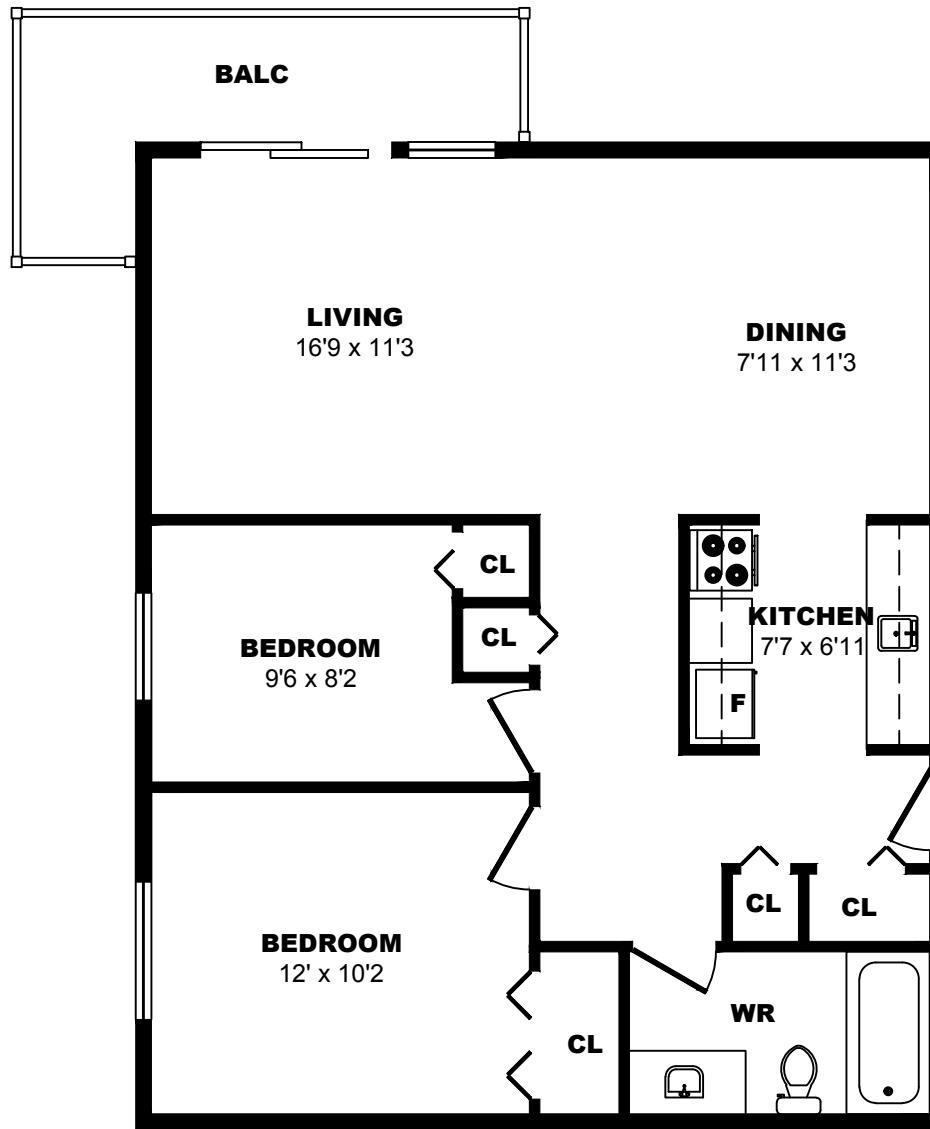

443 Superior Street, Victoria - 2 Bdrm A, 920sf

All dimensions are approximate. Sizes and specifications are subject to change without notice E. & O. E.
All illustrations are artist's concept. Actual usable floor space may vary slightly from stated floor area.

443 Superior Street, Victoria - 2 Bdrm B, 750sf

All dimensions are approximate. Sizes and specifications are subject to change without notice E. & O. E.
All illustrations are artist's concept. Actual usable floor space may vary slightly from stated floor area.

443 Superior Street, Victoria - 2 Bdrm C, 730sf

All dimensions are approximate. Sizes and specifications are subject to change without notice E. & O. E.
All illustrations are artist's concept. Actual usable floor space may vary slightly from stated floor area.