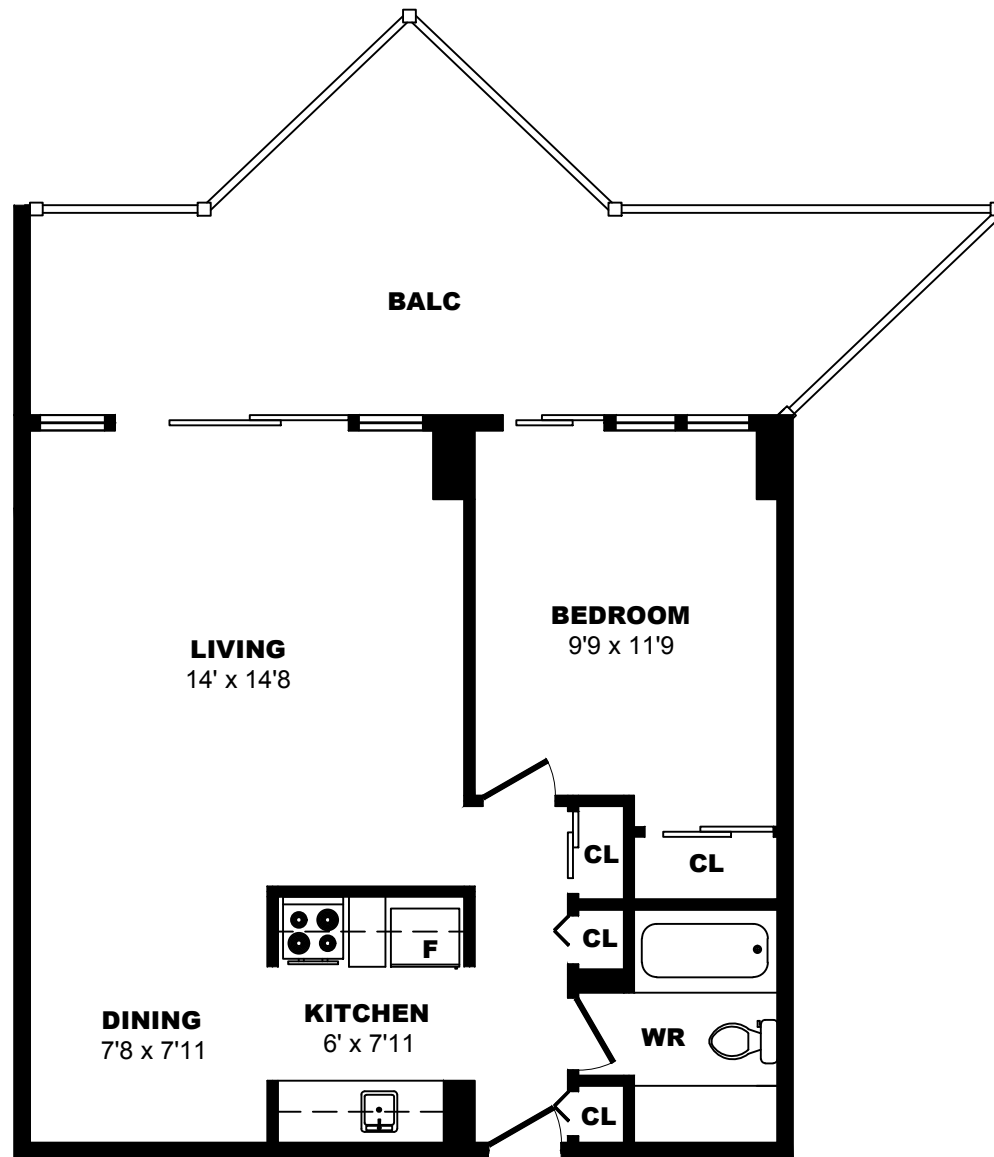

425 Simcoe Street, Victoria - 1 Bdrm A, 530sf

All dimensions are approximate. Sizes and specifications are subject to change without notice E. & O. E.
All illustrations are artist's concept. Actual usable floor space may vary slightly from stated floor area.

425 Simcoe Street, Victoria - 1 Bdrm B, 400sf

All dimensions are approximate. Sizes and specifications are subject to change without notice E. & O. E.
All illustrations are artist's concept. Actual usable floor space may vary slightly from stated floor area.

425 Simcoe Street, Victoria - 1 Bdrm C, 530sf

All dimensions are approximate. Sizes and specifications are subject to change without notice E. & O. E.
 All illustrations are artist's concept. Actual usable floor space may vary slightly from stated floor area.

425 Simcoe Street, Victoria - 1 Bdrm D, 600sf

All dimensions are approximate. Sizes and specifications are subject to change without notice E. & O. E.
All illustrations are artist's concept. Actual usable floor space may vary slightly from stated floor area.