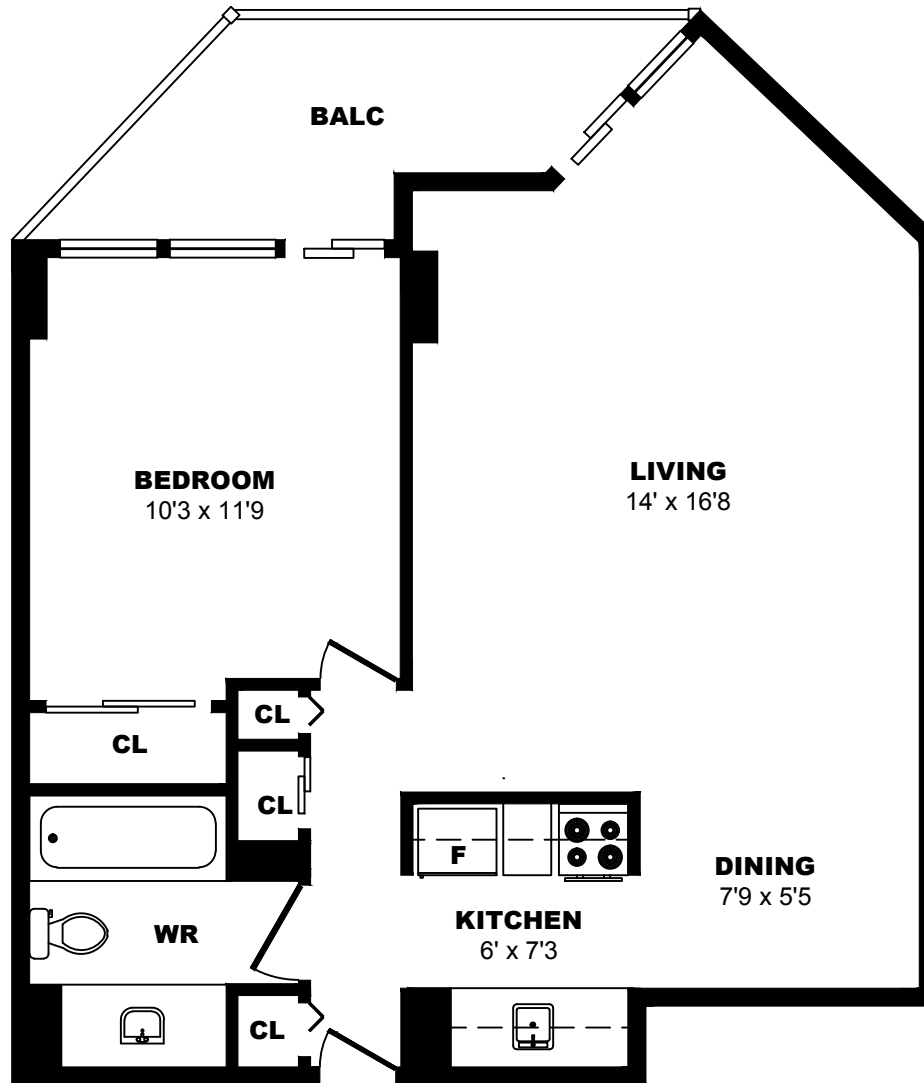

425 Simcoe Street, Victoria - 1 Bdrm N, 600sf

All dimensions are approximate. Sizes and specifications are subject to change without notice E. & O. E.
All illustrations are artist's concept. Actual usable floor space may vary slightly from stated floor area.