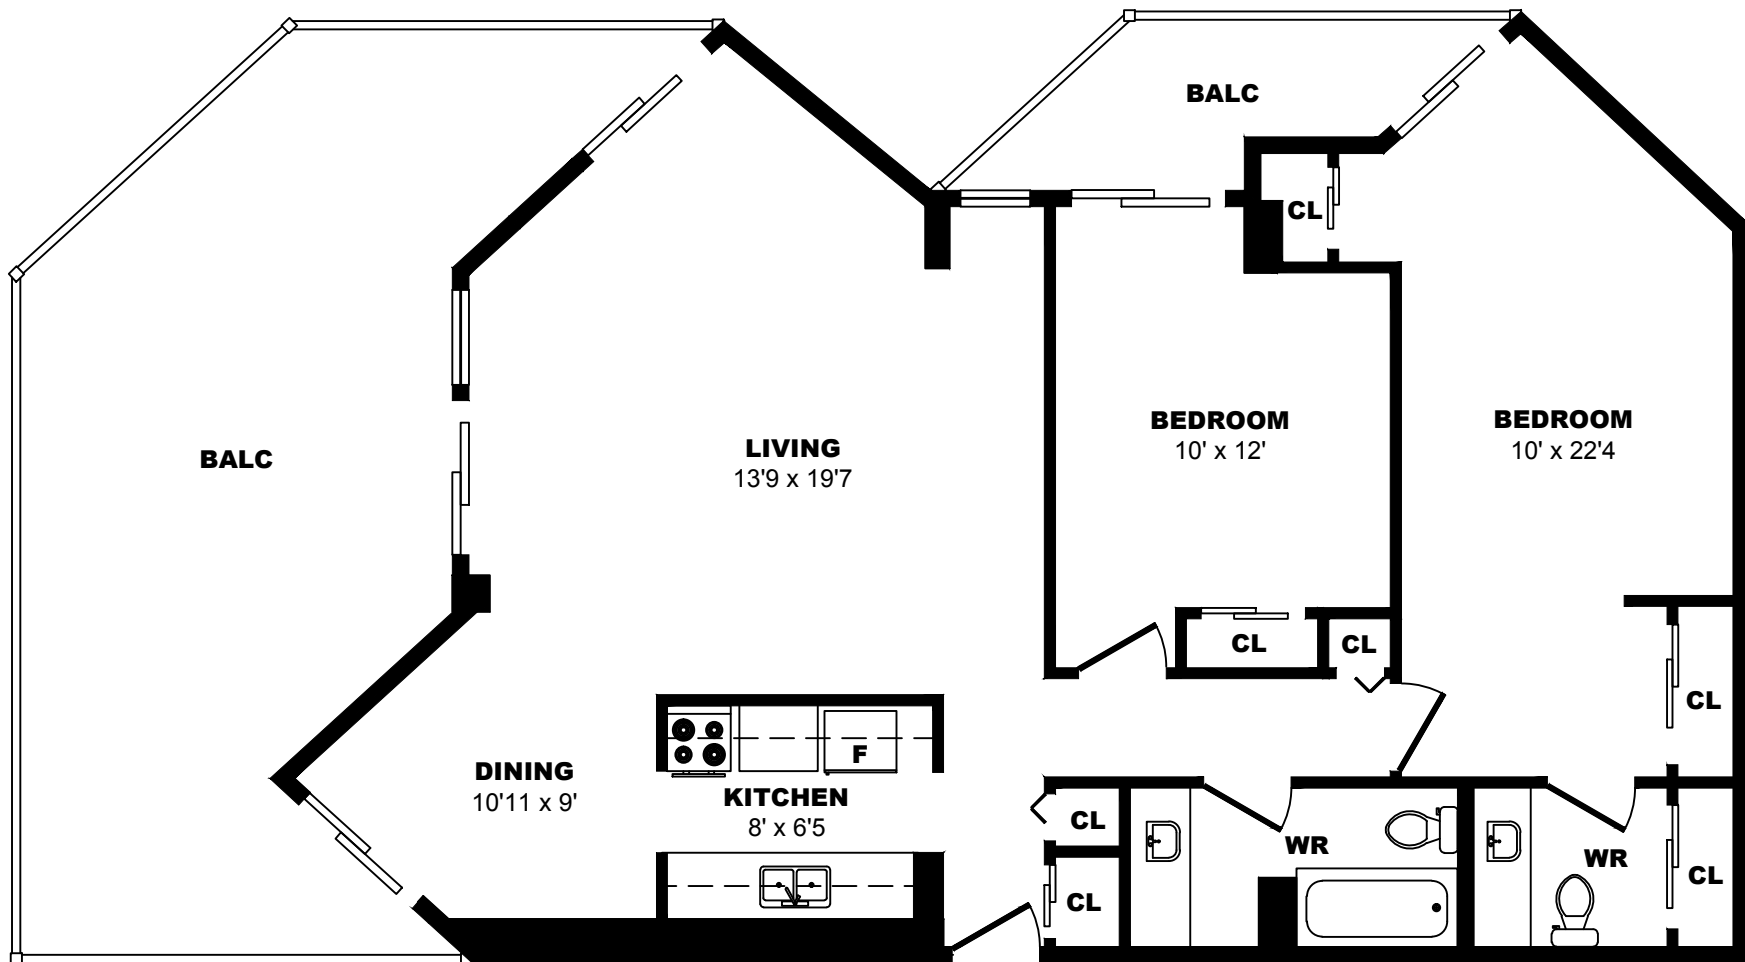

425 Simcoe Street, Victoria - 2 Bdrm L, 930sf

All dimensions are approximate. Sizes and specifications are subject to change without notice E. & O. E.
All illustrations are artist's concept. Actual usable floor space may vary slightly from stated floor area.