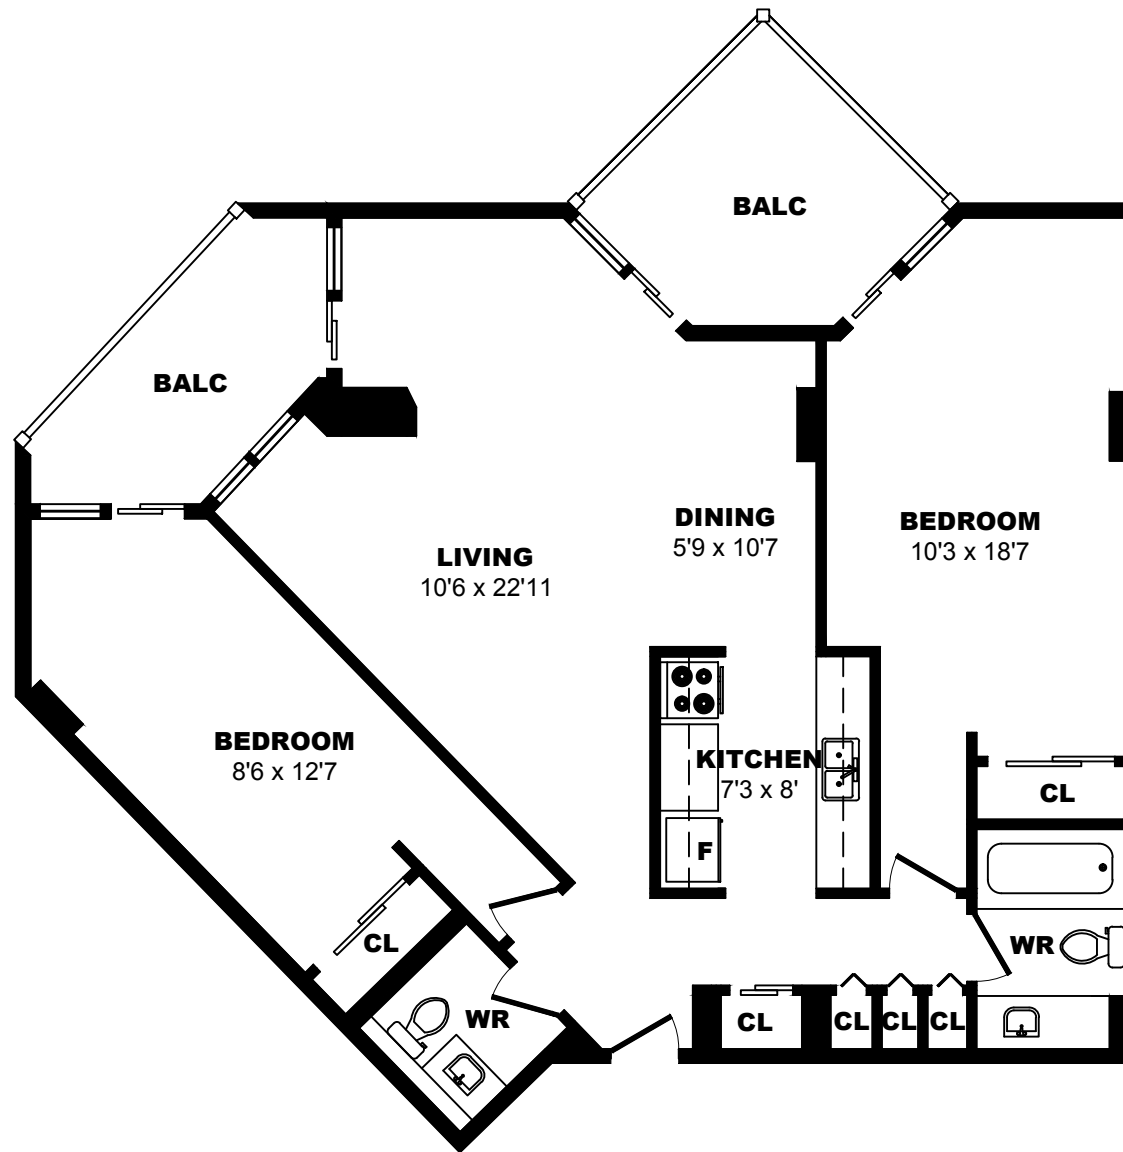

425 Simcoe Street, Victoria - 2 Bdrm D, 760sf

All dimensions are approximate. Sizes and specifications are subject to change without notice E. & O. E.
All illustrations are artist's concept. Actual usable floor space may vary slightly from stated floor area.

425 Simcoe Street, Victoria - 2 Bdrm E, 870sf

All dimensions are approximate. Sizes and specifications are subject to change without notice E. & O. E.
 All illustrations are artist's concept. Actual usable floor space may vary slightly from stated floor area.