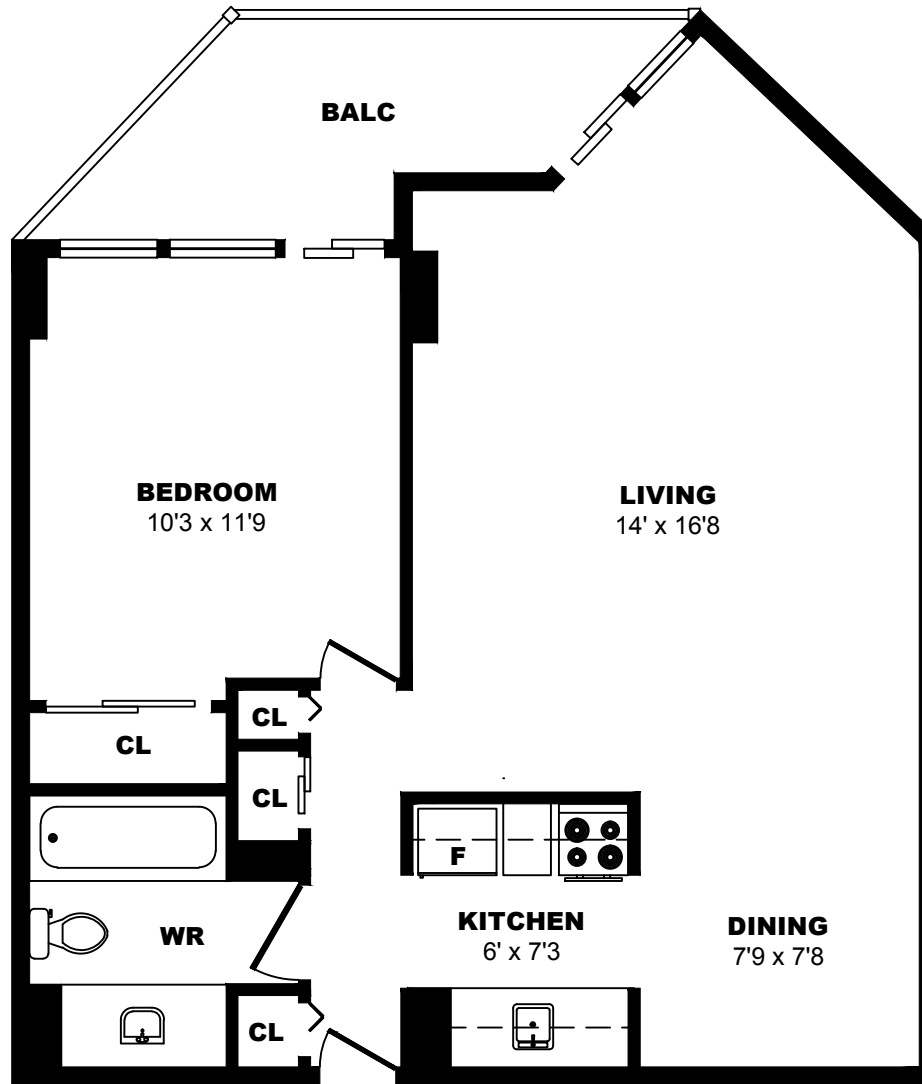

425 Simcoe Street, Victoria - 1 Bdrm G, 600sf

All dimensions are approximate. Sizes and specifications are subject to change without notice E. & O. E.
 All illustrations are artist's concept. Actual usable floor space may vary slightly from stated floor area.

425 Simcoe Street, Victoria - 1 Bdrm H, 600sf

All dimensions are approximate. Sizes and specifications are subject to change without notice E. & O. E.
All illustrations are artist's concept. Actual usable floor space may vary slightly from stated floor area.

425 Simcoe Street, Victoria - 1 Bdrm I, 560sf

All dimensions are approximate. Sizes and specifications are subject to change without notice E. & O. E.
All illustrations are artist's concept. Actual usable floor space may vary slightly from stated floor area.