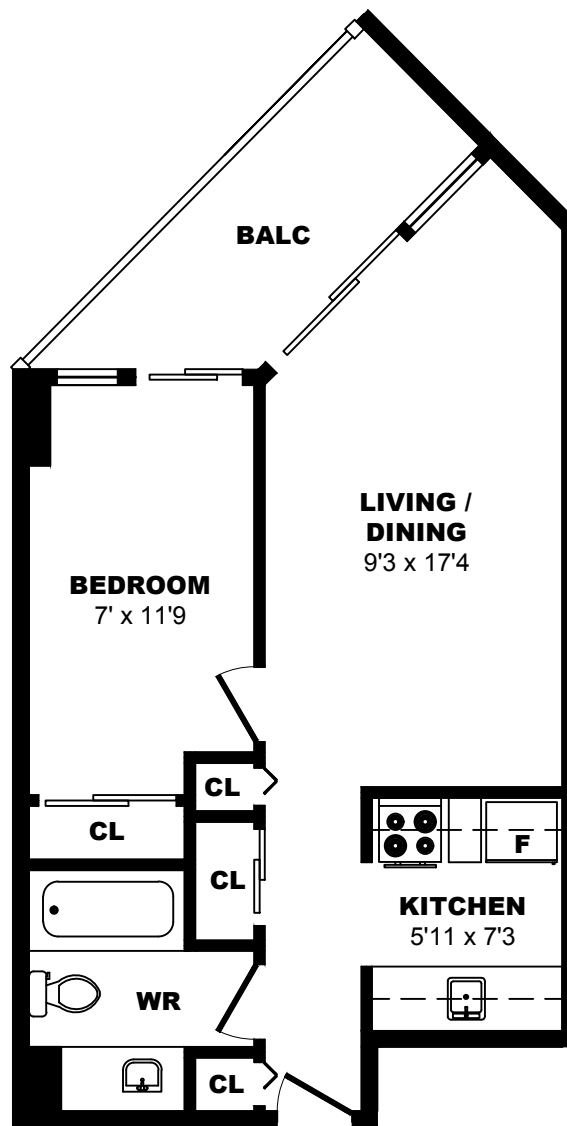

425 Simcoe Street, Victoria - 1 Bdrm B, 400sf

All dimensions are approximate. Sizes and specifications are subject to change without notice E. & O. E.
All illustrations are artist's concept. Actual usable floor space may vary slightly from stated floor area.

425 Simcoe Street, Victoria - 1 Bdrm C, 530sf

All dimensions are approximate. Sizes and specifications are subject to change without notice E. & O. E.
 All illustrations are artist's concept. Actual usable floor space may vary slightly from stated floor area.

425 Simcoe Street, Victoria - 1 Bdrm D, 600sf

All dimensions are approximate. Sizes and specifications are subject to change without notice E. & O. E.
All illustrations are artist's concept. Actual usable floor space may vary slightly from stated floor area.

425 Simcoe Street, Victoria - 1 Bdrm E, 400sf

All dimensions are approximate. Sizes and specifications are subject to change without notice E. & O. E.
 All illustrations are artist's concept. Actual usable floor space may vary slightly from stated floor area.