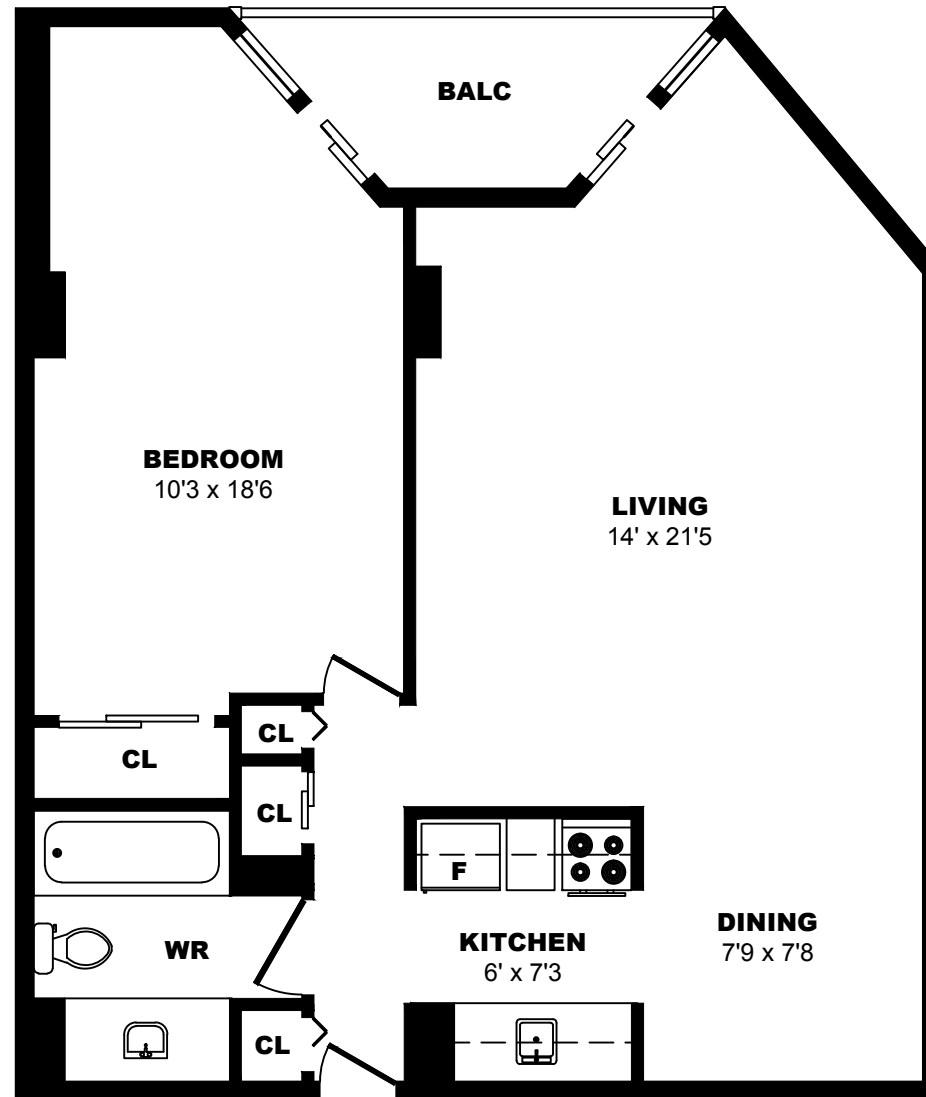

425 Simcoe Street, Victoria - 1 Bdrm P, 660sf

All dimensions are approximate. Sizes and specifications are subject to change without notice E. & O. E.
All illustrations are artist's concept. Actual usable floor space may vary slightly from stated floor area.