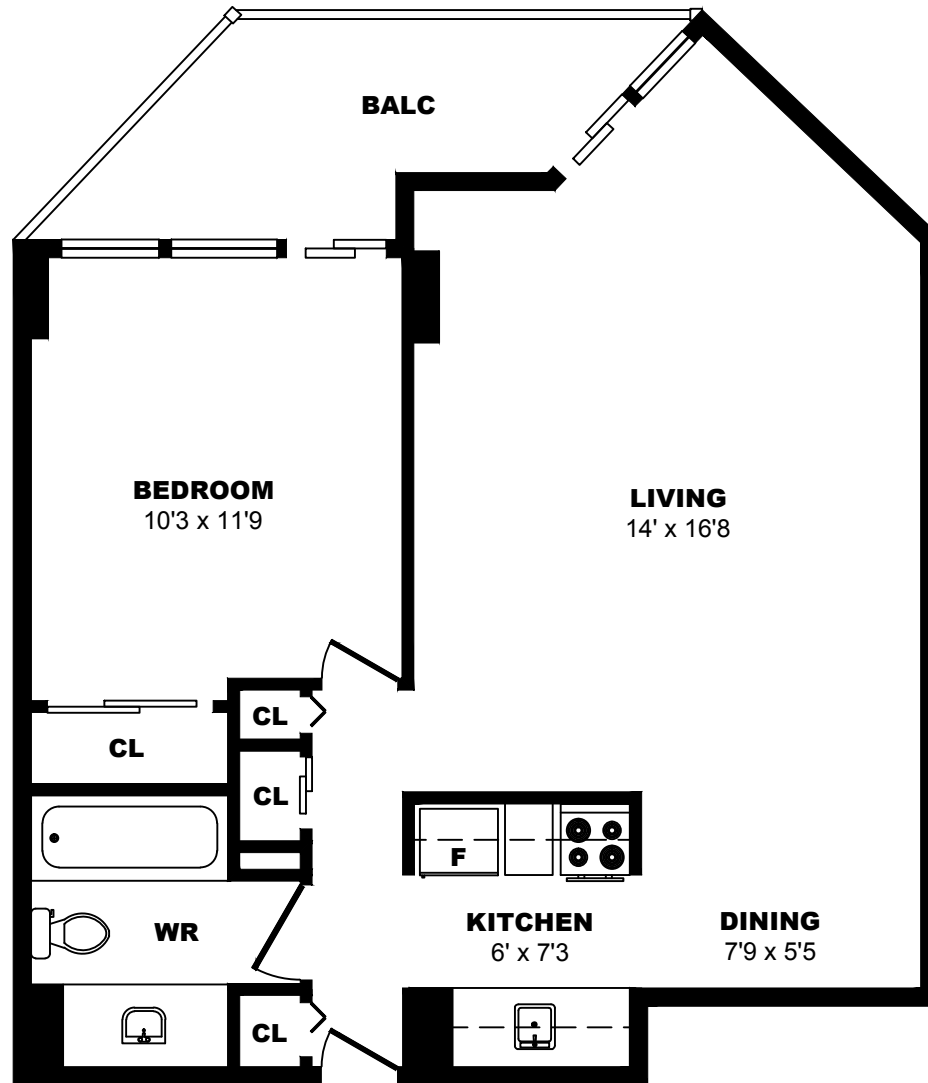

425 Simcoe Street, Victoria - 1 Bdrm E, 400sf

All dimensions are approximate. Sizes and specifications are subject to change without notice E. & O. E.
 All illustrations are artist's concept. Actual usable floor space may vary slightly from stated floor area.

425 Simcoe Street, Victoria - 1 Bdrm F, 820sf

All dimensions are approximate. Sizes and specifications are subject to change without notice E. & O. E.
All illustrations are artist's concept. Actual usable floor space may vary slightly from stated floor area.

425 Simcoe Street, Victoria - 1 Bdrm G, 600sf

All dimensions are approximate. Sizes and specifications are subject to change without notice E. & O. E.
 All illustrations are artist's concept. Actual usable floor space may vary slightly from stated floor area.