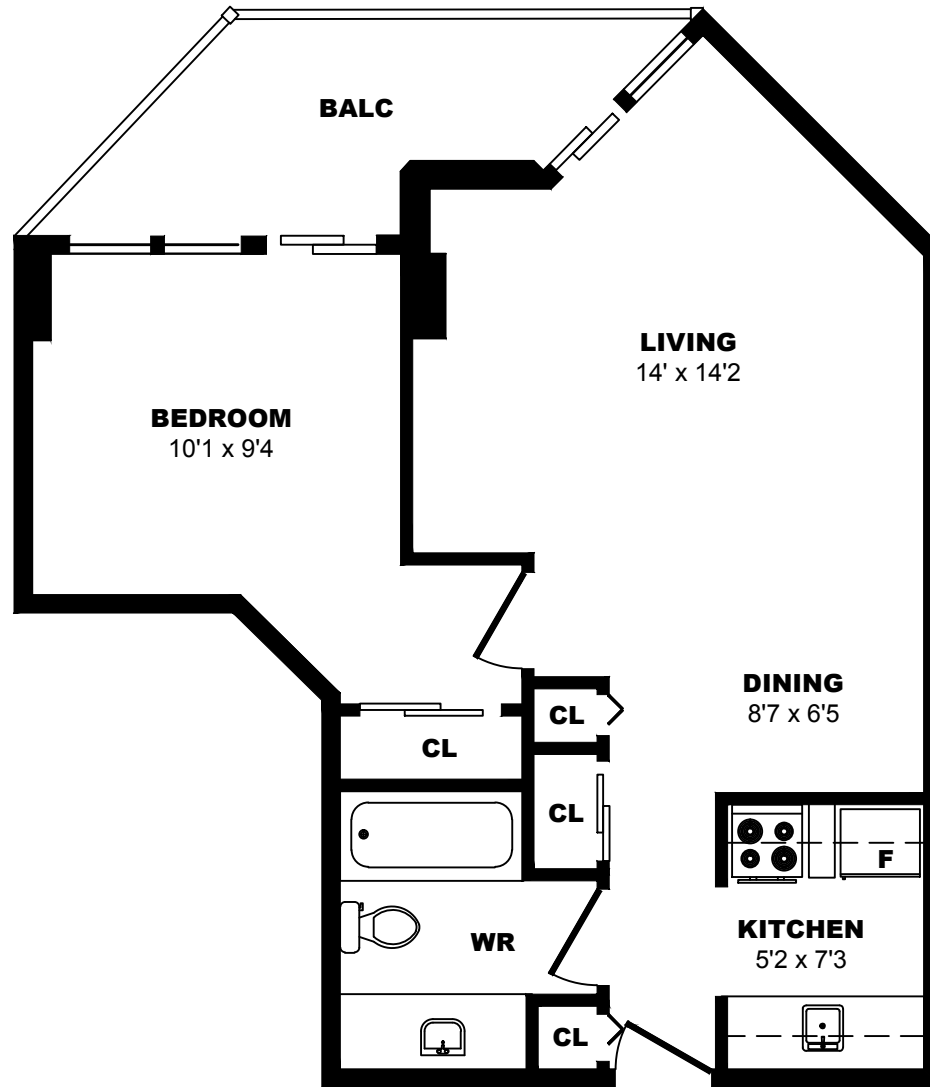

425 Simcoe Street, Victoria - 1 Bdrm J, 600sf

All dimensions are approximate. Sizes and specifications are subject to change without notice E. & O. E.
All illustrations are artist's concept. Actual usable floor space may vary slightly from stated floor area.

425 Simcoe Street, Victoria - 1 Bdrm K, 600sf

All dimensions are approximate. Sizes and specifications are subject to change without notice E. & O. E.
All illustrations are artist's concept. Actual usable floor space may vary slightly from stated floor area.