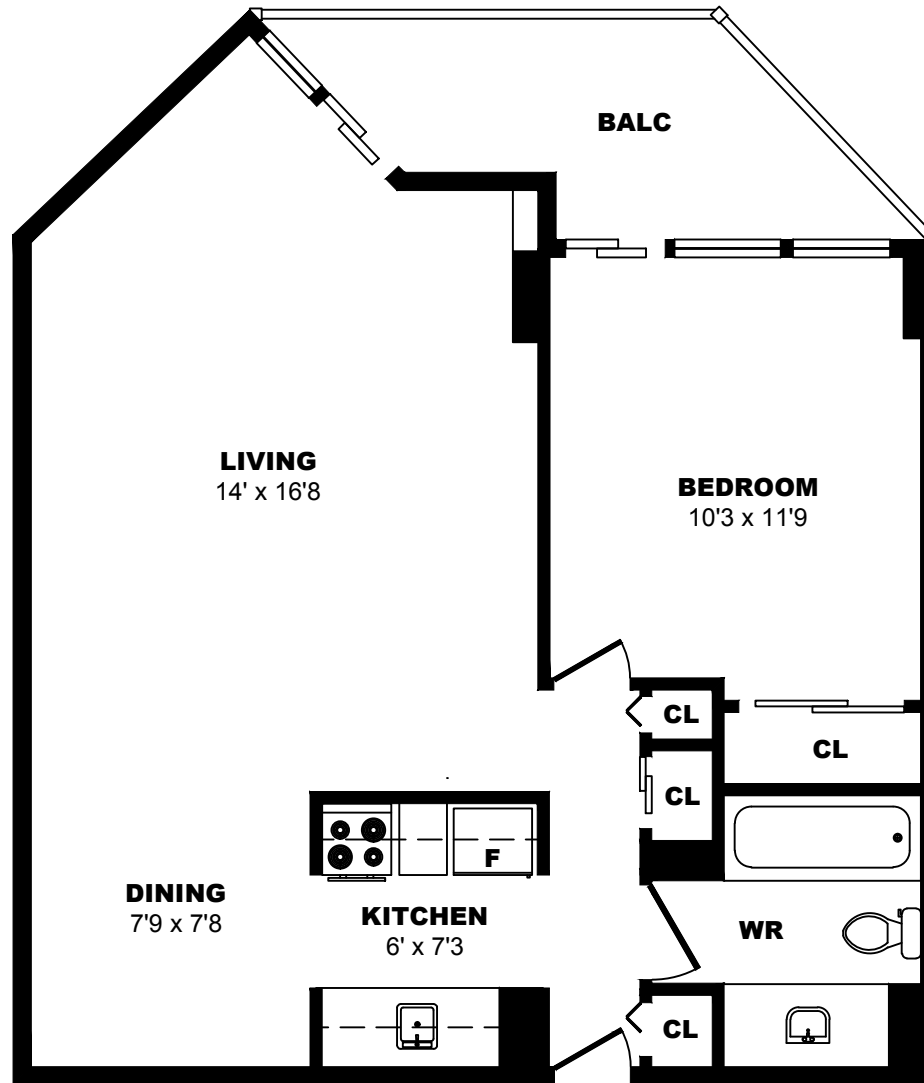

425 Simcoe Street, Victoria - 1 Bdrm K, 600sf

All dimensions are approximate. Sizes and specifications are subject to change without notice E. & O. E.
All illustrations are artist's concept. Actual usable floor space may vary slightly from stated floor area.