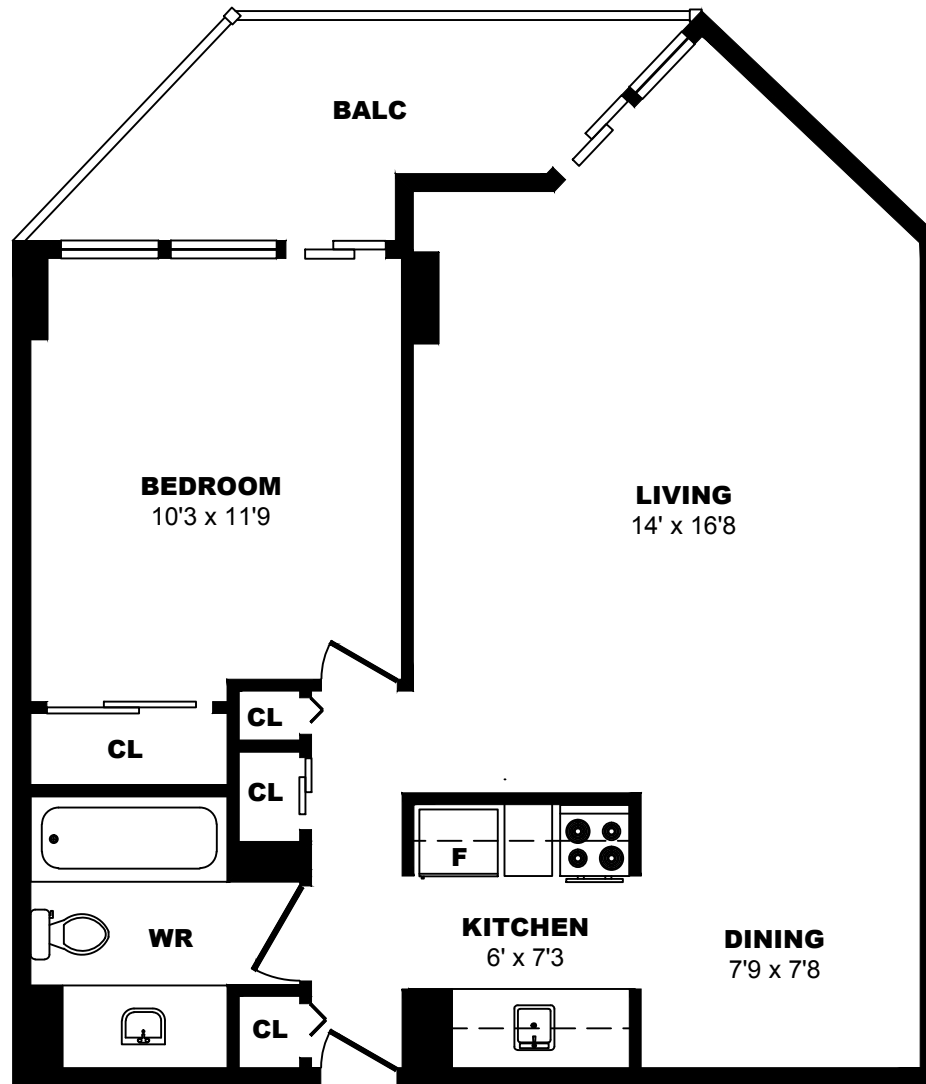

425 Simcoe Street, Victoria - 1 Bdrm D, 600sf

All dimensions are approximate. Sizes and specifications are subject to change without notice E. & O. E.
All illustrations are artist's concept. Actual usable floor space may vary slightly from stated floor area.

425 Simcoe Street, Victoria - 1 Bdrm E, 400sf

All dimensions are approximate. Sizes and specifications are subject to change without notice E. & O. E.
 All illustrations are artist's concept. Actual usable floor space may vary slightly from stated floor area.

425 Simcoe Street, Victoria - 1 Bdrm F, 820sf

All dimensions are approximate. Sizes and specifications are subject to change without notice E. & O. E.
All illustrations are artist's concept. Actual usable floor space may vary slightly from stated floor area.