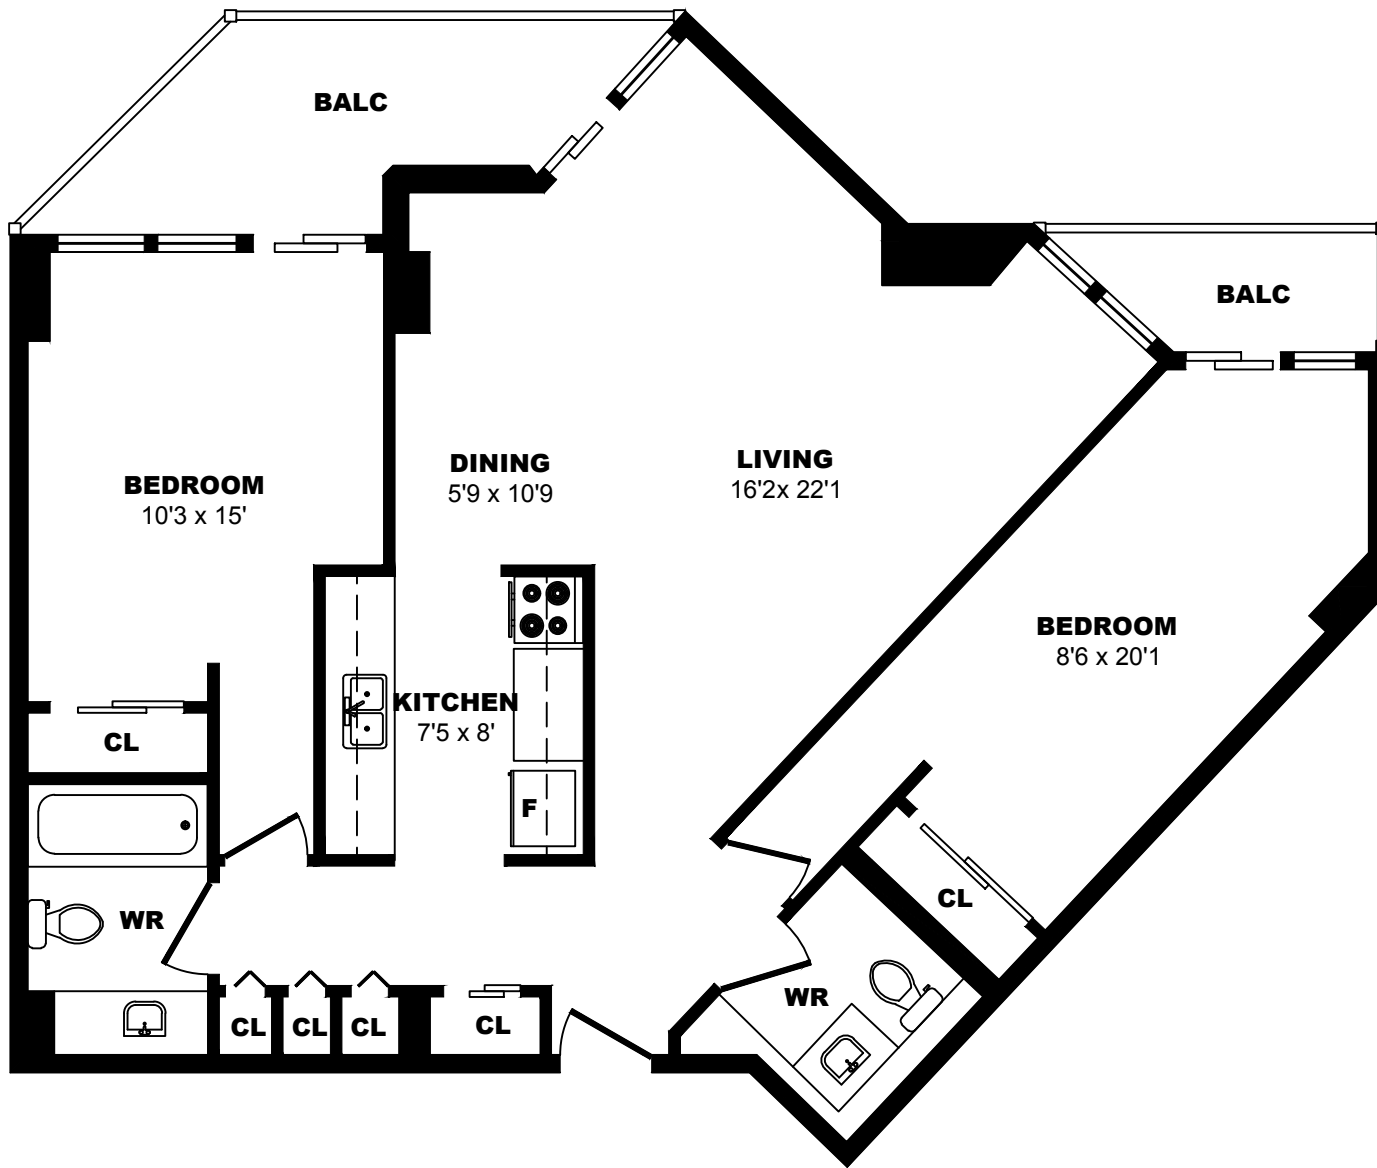

425 Simcoe Street, Victoria - 2 Bdrm J, 830sf

All dimensions are approximate. Sizes and specifications are subject to change without notice E. & O. E. All illustrations are artist's concept. Actual usable floor space may vary slightly from stated floor area.