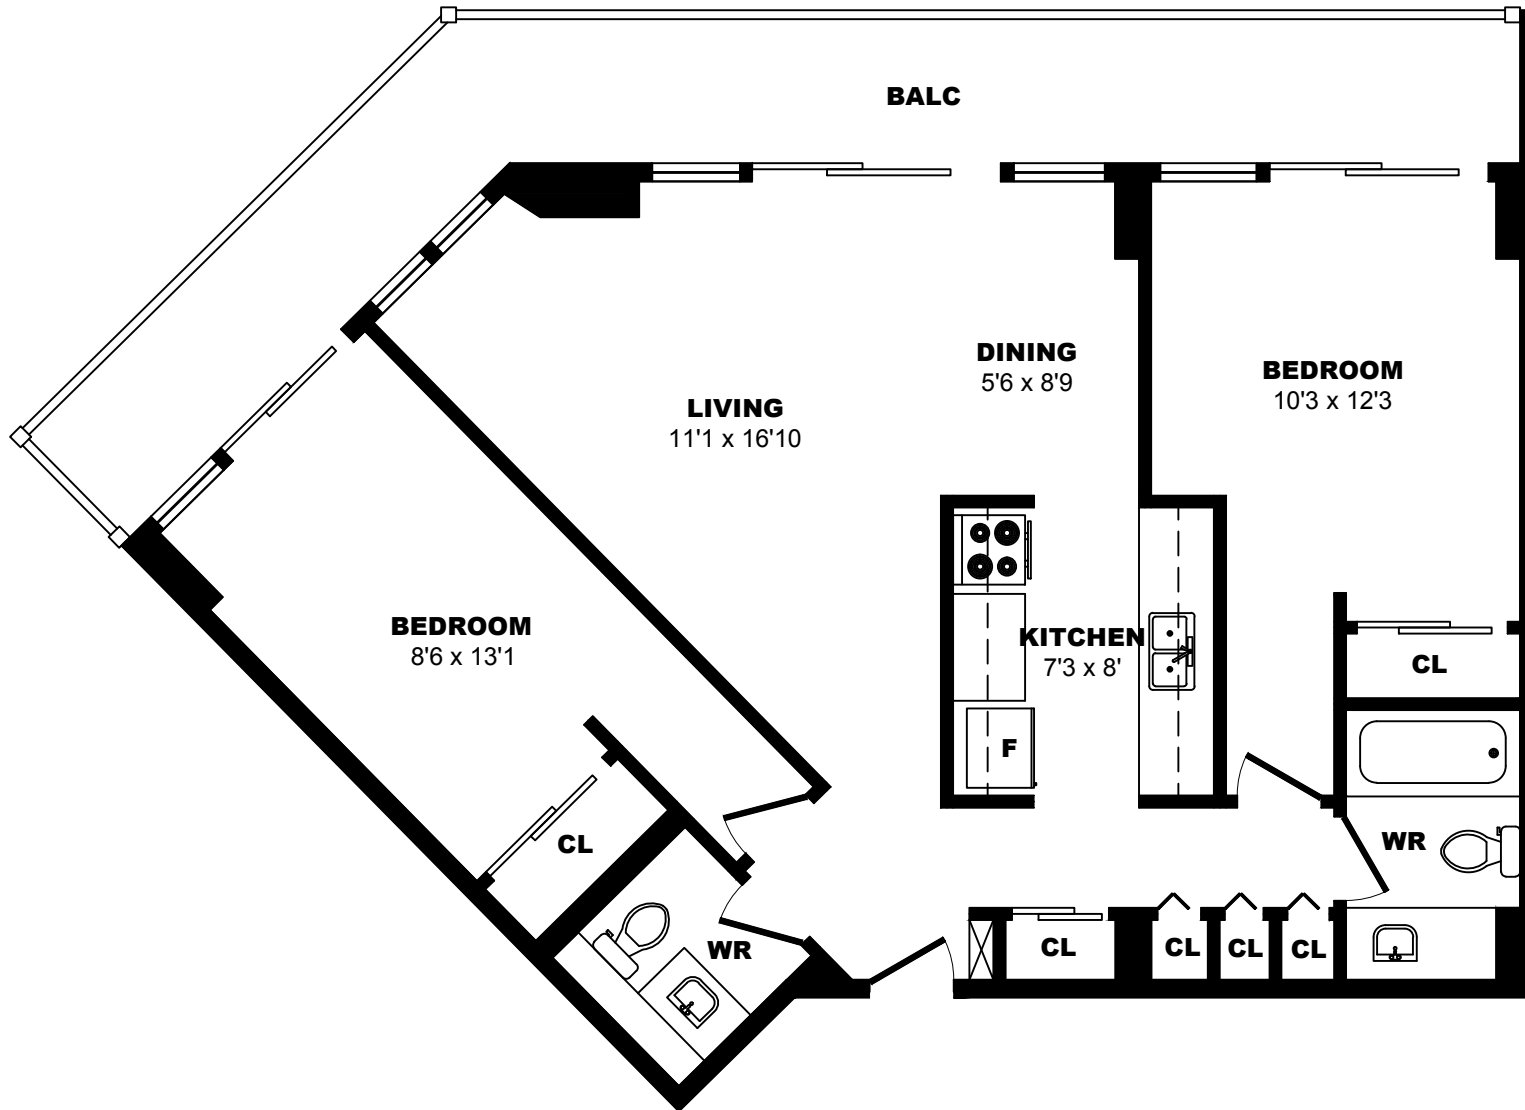

425 Simcoe Street, Victoria - 1 Bdrm O, 530sf

All dimensions are approximate. Sizes and specifications are subject to change without notice E. & O. E.
All illustrations are artist's concept. Actual usable floor space may vary slightly from stated floor area.

425 Simcoe Street, Victoria - 1 Bdrm P, 660sf

All dimensions are approximate. Sizes and specifications are subject to change without notice E. & O. E.
All illustrations are artist's concept. Actual usable floor space may vary slightly from stated floor area.