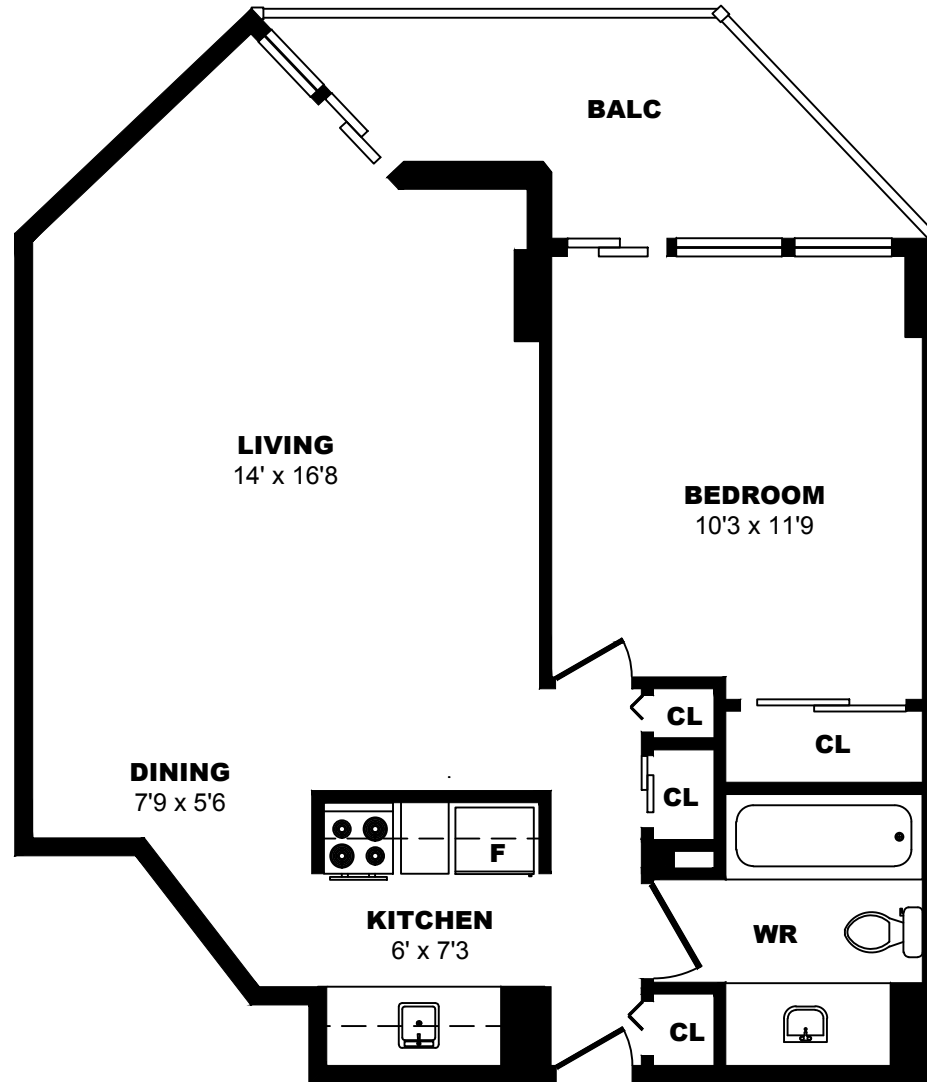

425 Simcoe Street, Victoria - 1 Bdrm F, 820sf

All dimensions are approximate. Sizes and specifications are subject to change without notice E. & O. E.
All illustrations are artist's concept. Actual usable floor space may vary slightly from stated floor area.

425 Simcoe Street, Victoria - 1 Bdrm G, 600sf

All dimensions are approximate. Sizes and specifications are subject to change without notice E. & O. E.
 All illustrations are artist's concept. Actual usable floor space may vary slightly from stated floor area.

425 Simcoe Street, Victoria - 1 Bdrm H, 600sf

All dimensions are approximate. Sizes and specifications are subject to change without notice E. & O. E.
All illustrations are artist's concept. Actual usable floor space may vary slightly from stated floor area.