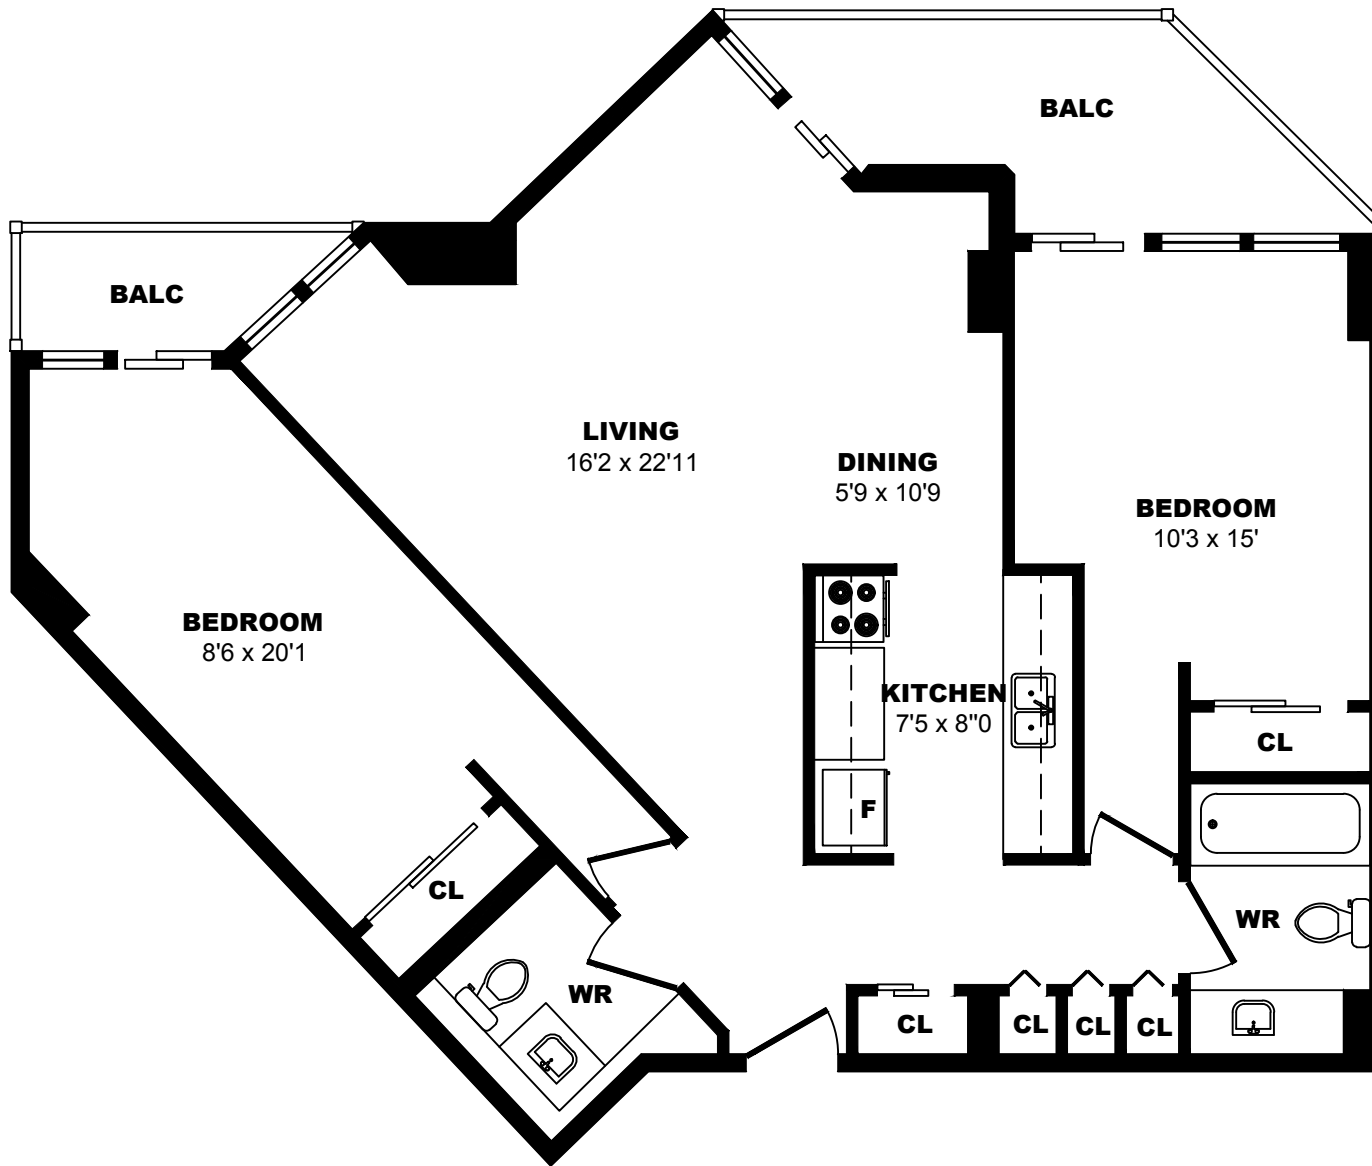

425 Simcoe Street, Victoria - 2 Bdrm N, 830sf

All dimensions are approximate. Sizes and specifications are subject to change without notice E. & O. E.
All illustrations are artist's concept. Actual usable floor space may vary slightly from stated floor area.