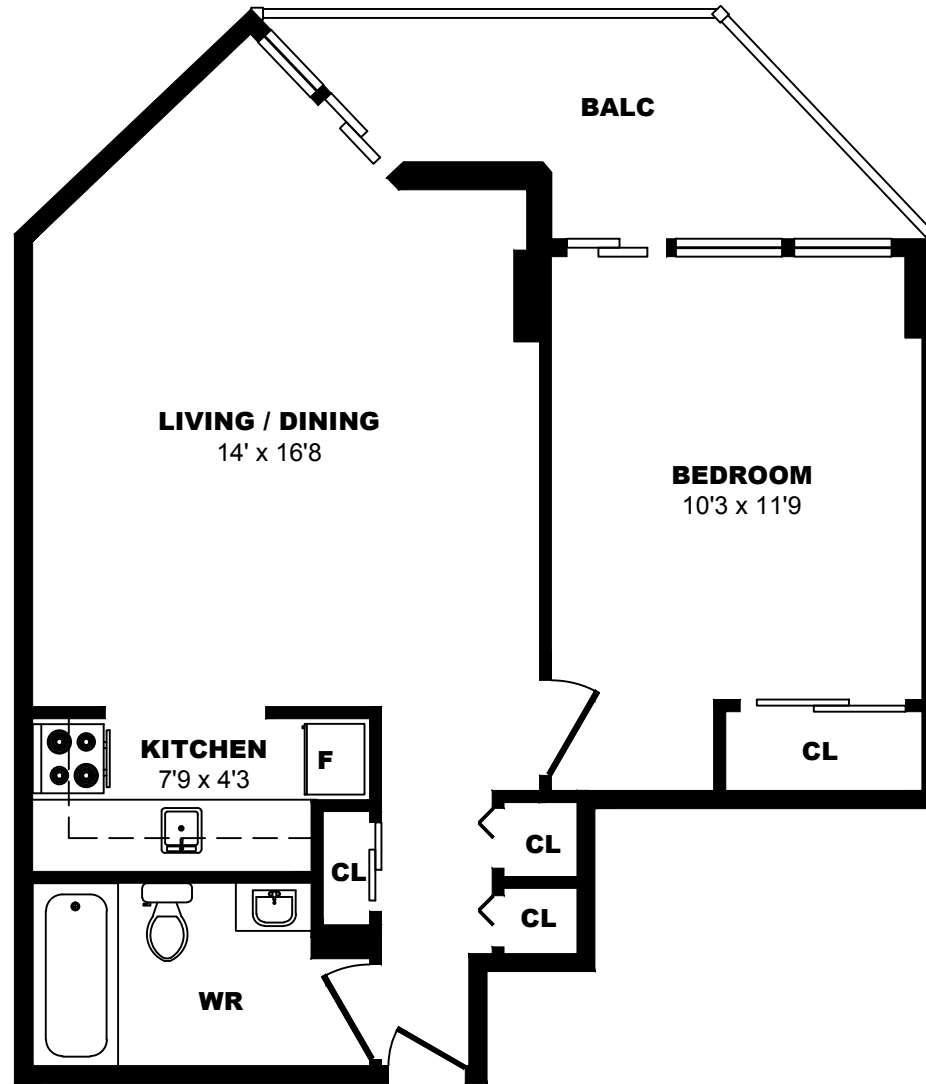

425 Simcoe Street, Victoria - 1 Bdrm K, 600sf

All dimensions are approximate. Sizes and specifications are subject to change without notice E. & O. E.
All illustrations are artist's concept. Actual usable floor space may vary slightly from stated floor area.

425 Simcoe Street, Victoria - 1 Bdrm L, 480sf

All dimensions are approximate. Sizes and specifications are subject to change without notice E. & O. E.
All illustrations are artist's concept. Actual usable floor space may vary slightly from stated floor area.