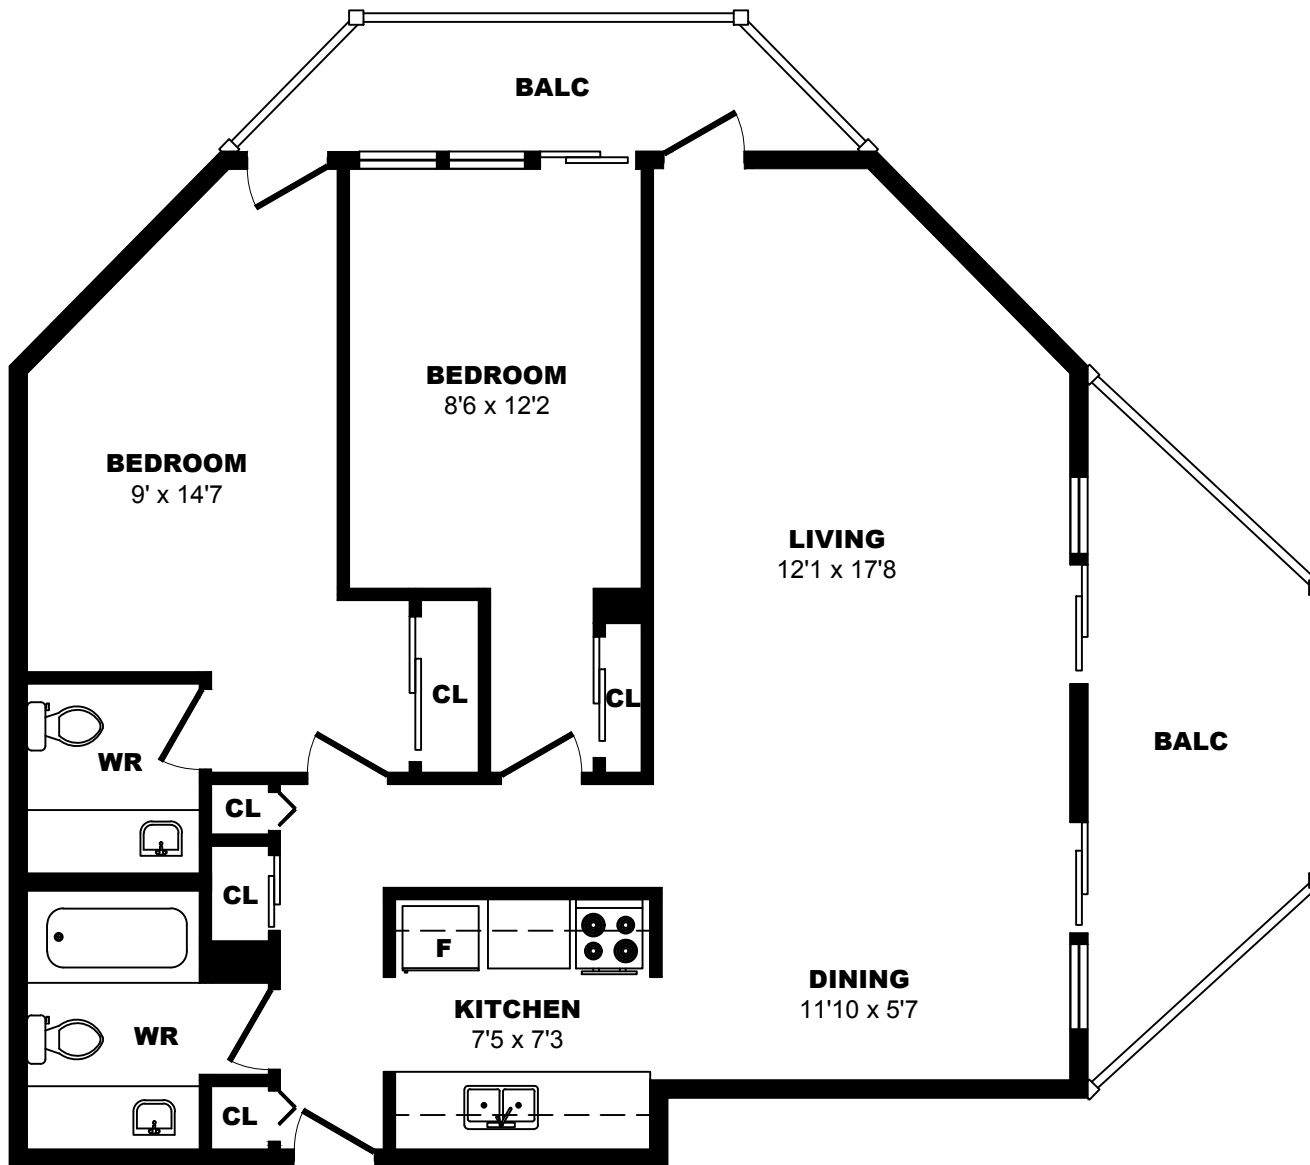

425 Simcoe Street, Victoria - 2 Bdrm P, 1050sf

All dimensions are approximate. Sizes and specifications are subject to change without notice E. & O. E.
 All illustrations are artist's concept. Actual usable floor space may vary slightly from stated floor area.

425 Simcoe Street, Victoria - 2 Bdrm Q, 1010sf

All dimensions are approximate. Sizes and specifications are subject to change without notice E. & O. E.
All illustrations are artist's concept. Actual usable floor space may vary slightly from stated floor area.