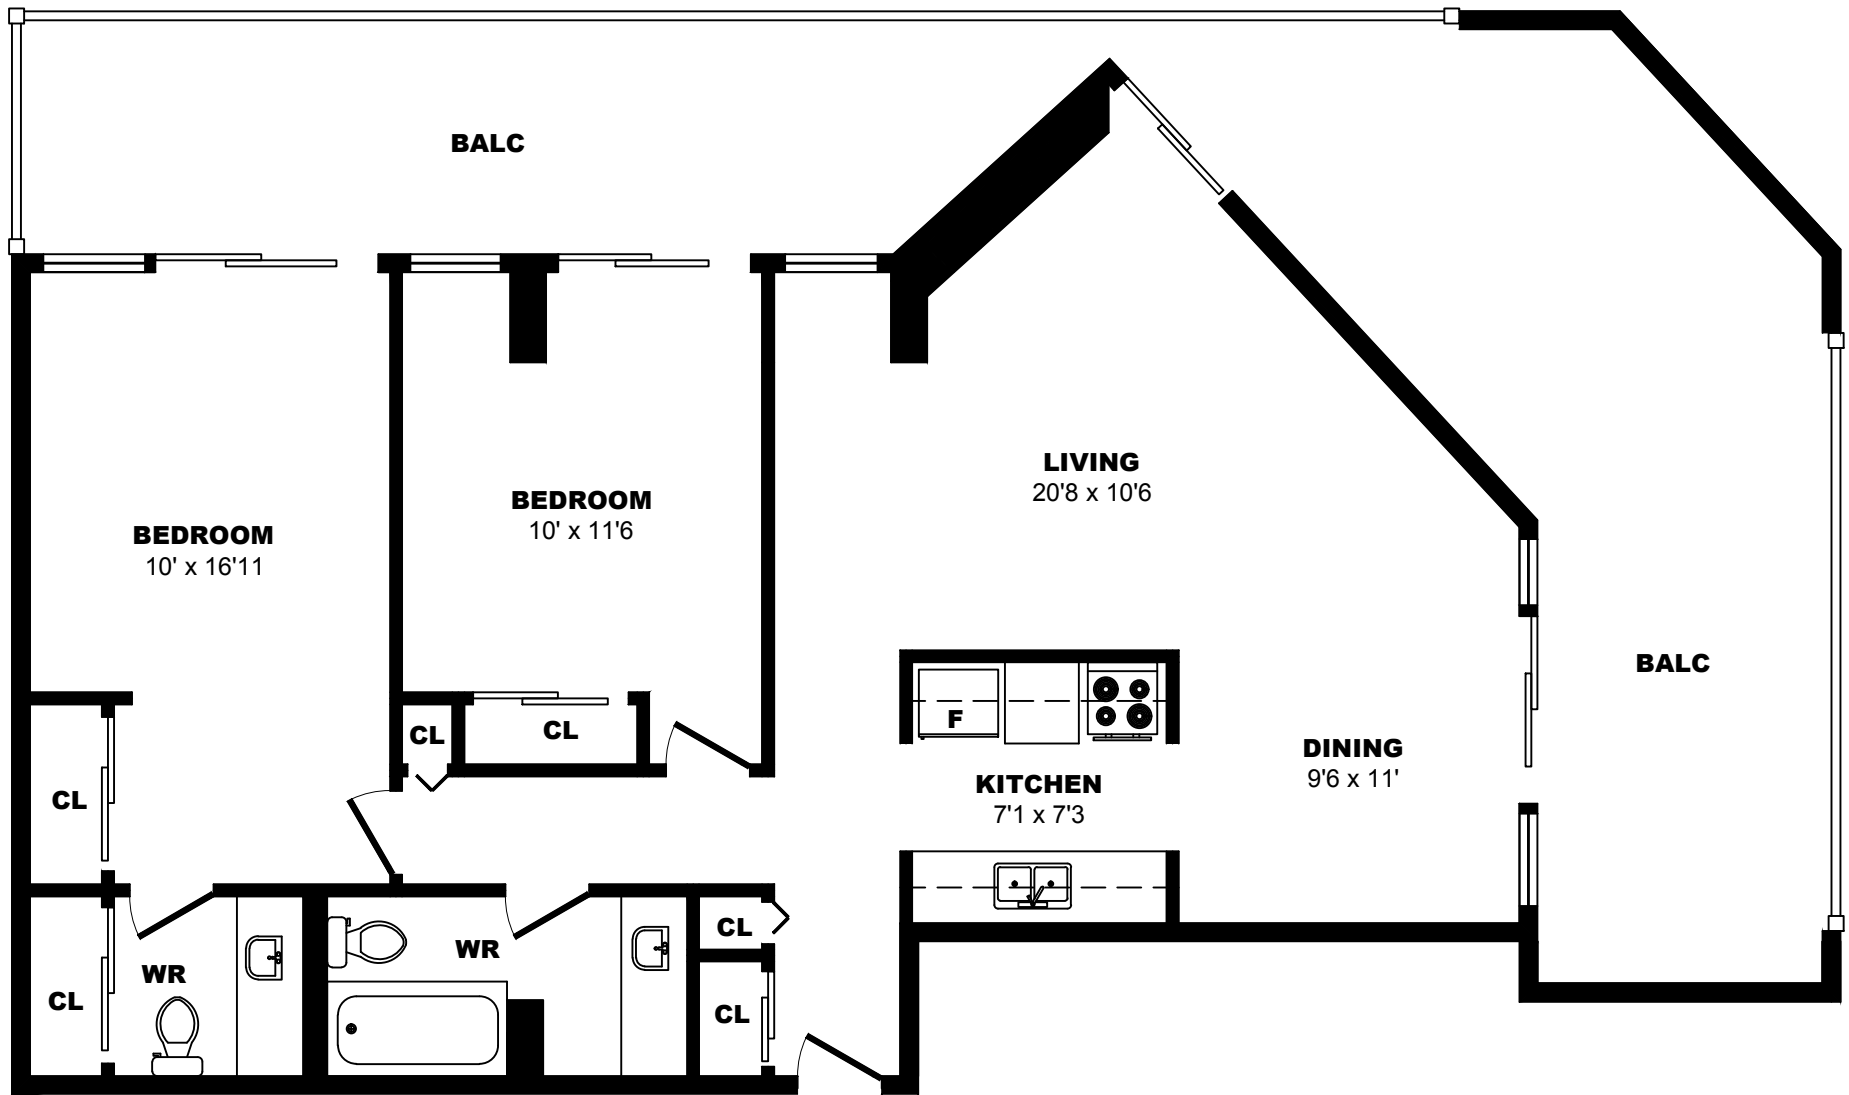

425 Simcoe Street, Victoria - 2 Bdrm B, 860sf

All dimensions are approximate. Sizes and specifications are subject to change without notice E. & O. E.
All illustrations are artist's concept. Actual usable floor space may vary slightly from stated floor area.