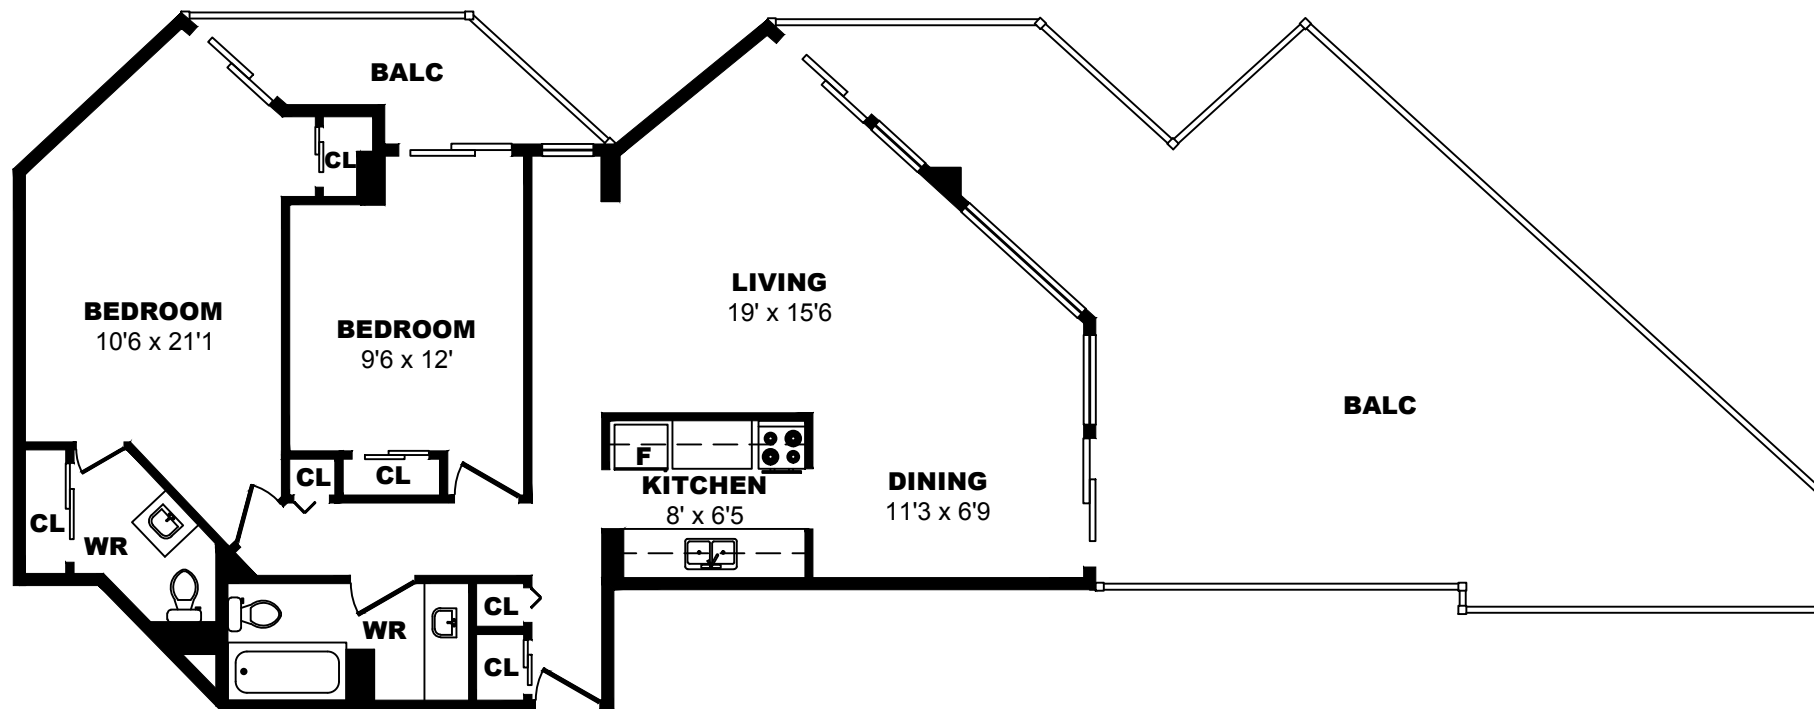

425 Simcoe Street, Victoria - 2 Bdrm M, 910sf

All dimensions are approximate. Sizes and specifications are subject to change without notice E. & O. E.
All illustrations are artist's concept. Actual usable floor space may vary slightly from stated floor area.