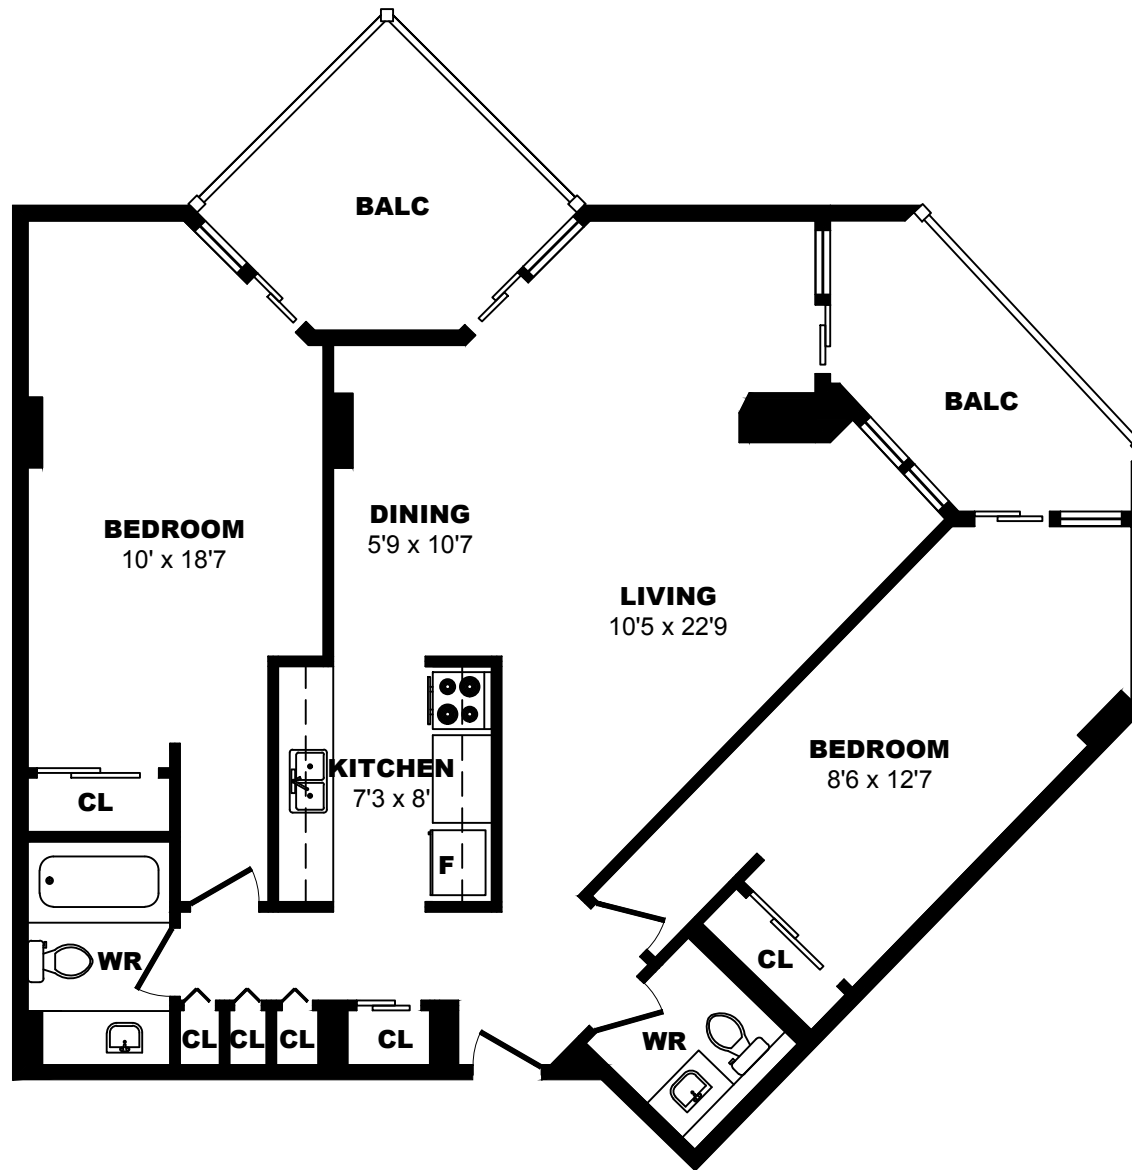

425 Simcoe Street, Victoria - 2 Bdrm E, 870sf

All dimensions are approximate. Sizes and specifications are subject to change without notice E. & O. E.
All illustrations are artist's concept. Actual usable floor space may vary slightly from stated floor area.