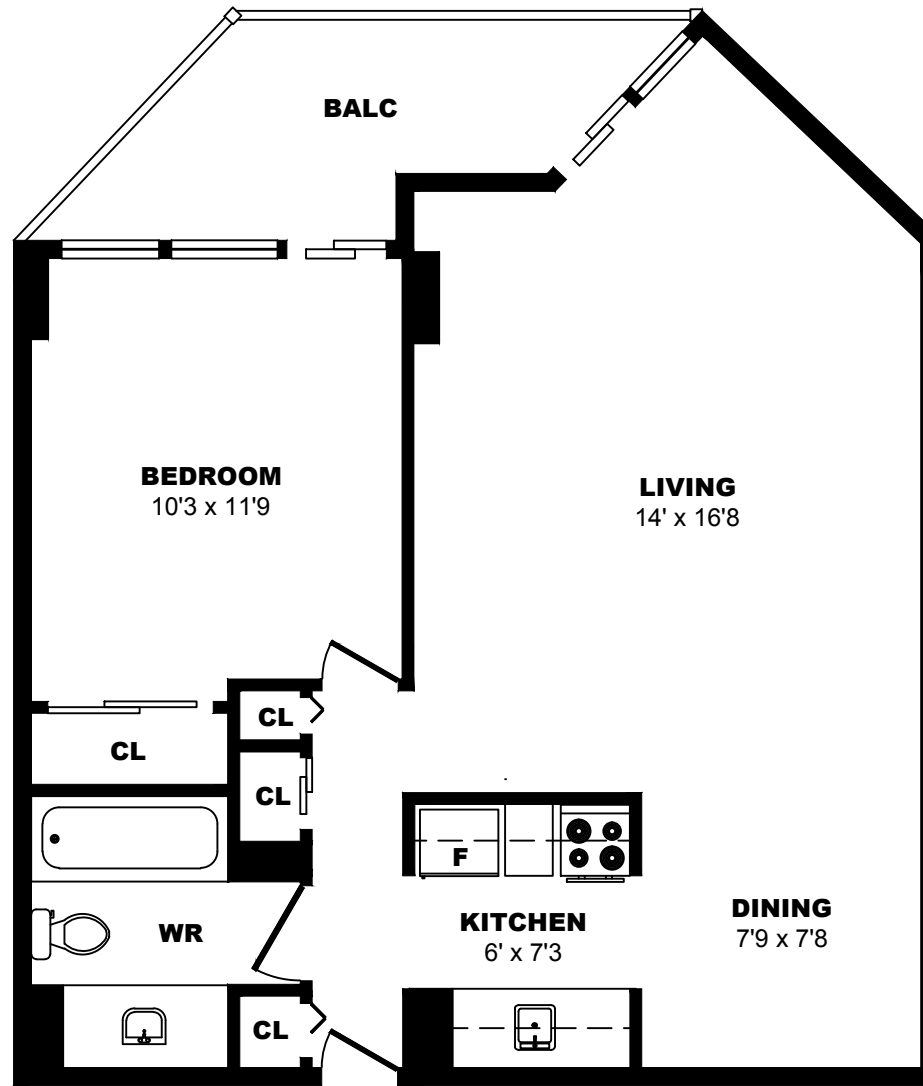

425 Simcoe Street, Victoria - 1 Bdrm A, 530sf

All dimensions are approximate. Sizes and specifications are subject to change without notice E. & O. E.
All illustrations are artist's concept. Actual usable floor space may vary slightly from stated floor area.

425 Simcoe Street, Victoria - 1 Bdrm B, 400sf

All dimensions are approximate. Sizes and specifications are subject to change without notice E. & O. E.
All illustrations are artist's concept. Actual usable floor space may vary slightly from stated floor area.

425 Simcoe Street, Victoria - 1 Bdrm C, 530sf

All dimensions are approximate. Sizes and specifications are subject to change without notice E. & O. E.
 All illustrations are artist's concept. Actual usable floor space may vary slightly from stated floor area.

425 Simcoe Street, Victoria - 1 Bdrm D, 600sf

All dimensions are approximate. Sizes and specifications are subject to change without notice E. & O. E.
All illustrations are artist's concept. Actual usable floor space may vary slightly from stated floor area.