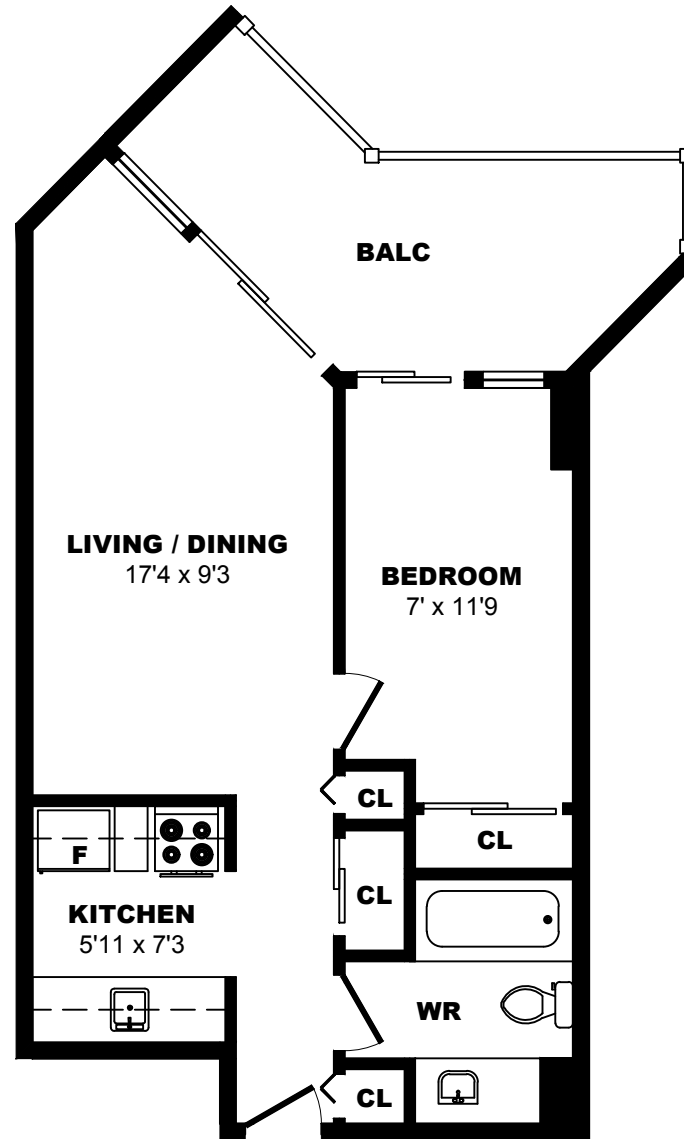

425 Simcoe Street, Victoria - 1 Bdrm A, 530sf

All dimensions are approximate. Sizes and specifications are subject to change without notice E. & O. E.
All illustrations are artist's concept. Actual usable floor space may vary slightly from stated floor area.

425 Simcoe Street, Victoria - 1 Bdrm B, 400sf

All dimensions are approximate. Sizes and specifications are subject to change without notice E. & O. E.
All illustrations are artist's concept. Actual usable floor space may vary slightly from stated floor area.

425 Simcoe Street, Victoria - 1 Bdrm C, 530sf

All dimensions are approximate. Sizes and specifications are subject to change without notice E. & O. E.
 All illustrations are artist's concept. Actual usable floor space may vary slightly from stated floor area.

425 Simcoe Street, Victoria - 1 Bdrm D, 600sf

All dimensions are approximate. Sizes and specifications are subject to change without notice E. & O. E.
All illustrations are artist's concept. Actual usable floor space may vary slightly from stated floor area.