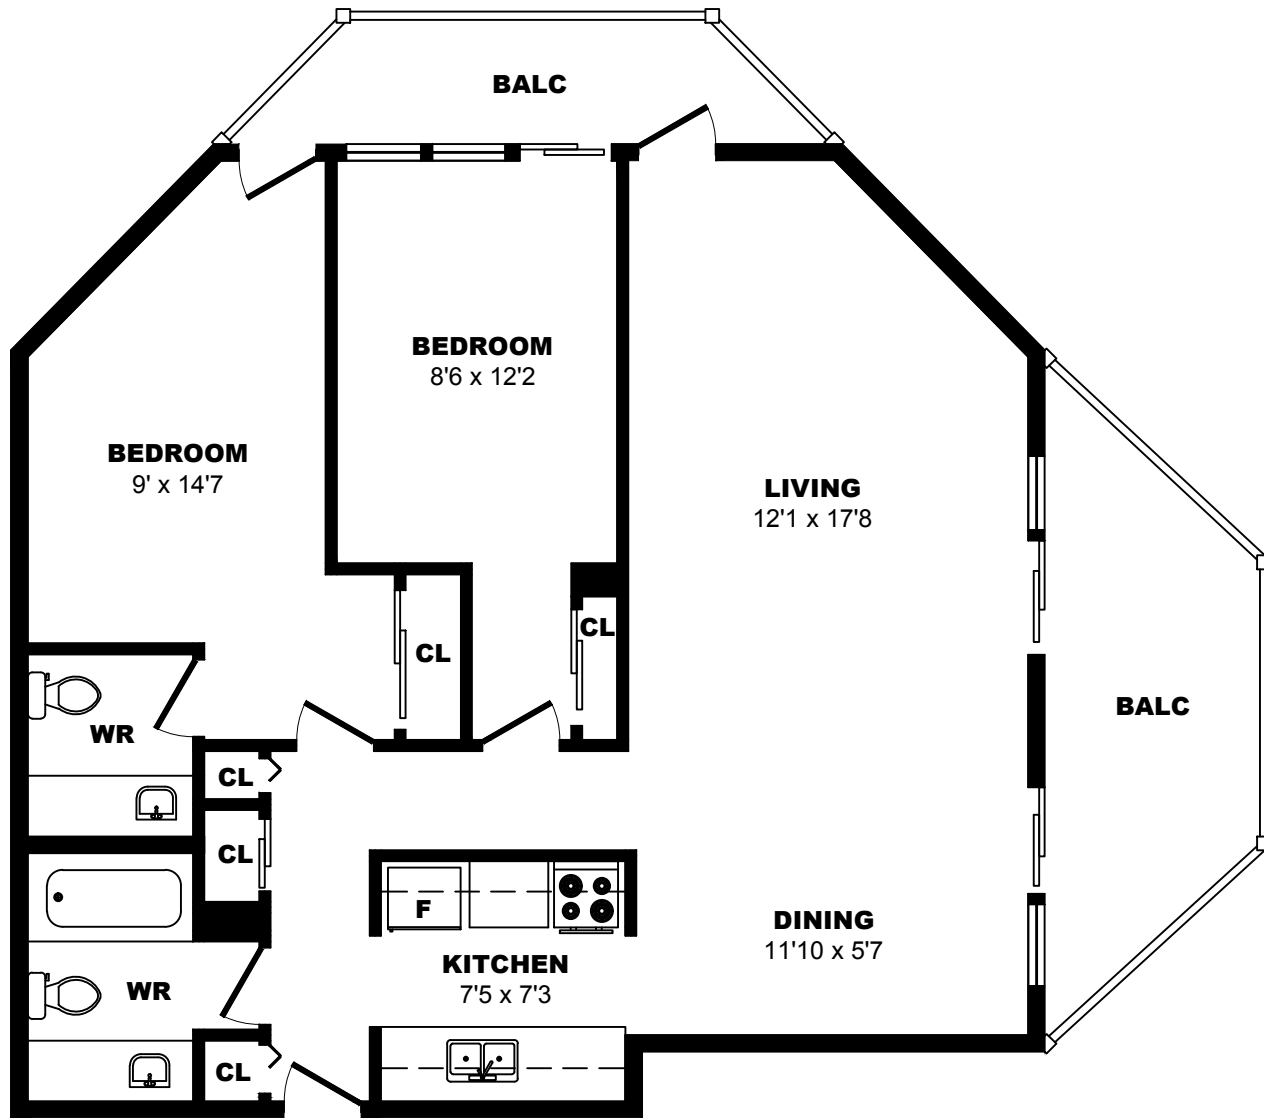

425 Simcoe Street, Victoria - 2 Bdrm H, 800sf

All dimensions are approximate. Sizes and specifications are subject to change without notice E. & O. E. All illustrations are artist's concept. Actual usable floor space may vary slightly from stated floor area.