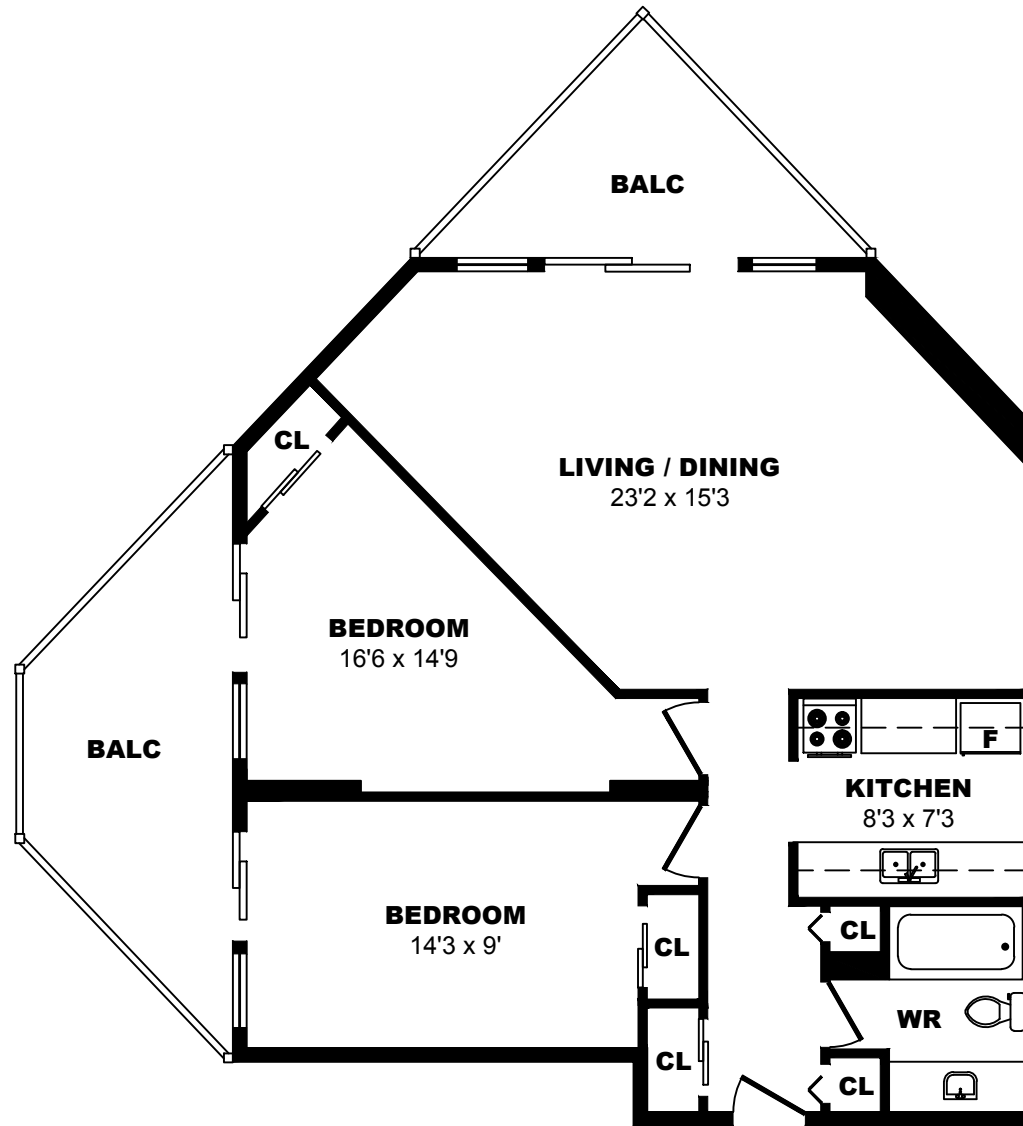

425 Simcoe Street, Victoria - 2 Bdrm E, 870sf

All dimensions are approximate. Sizes and specifications are subject to change without notice E. & O. E.
 All illustrations are artist's concept. Actual usable floor space may vary slightly from stated floor area.

425 Simcoe Street, Victoria - 2 Bdrm F, 870sf

All dimensions are approximate. Sizes and specifications are subject to change without notice E. & O. E.
 All illustrations are artist's concept. Actual usable floor space may vary slightly from stated floor area.