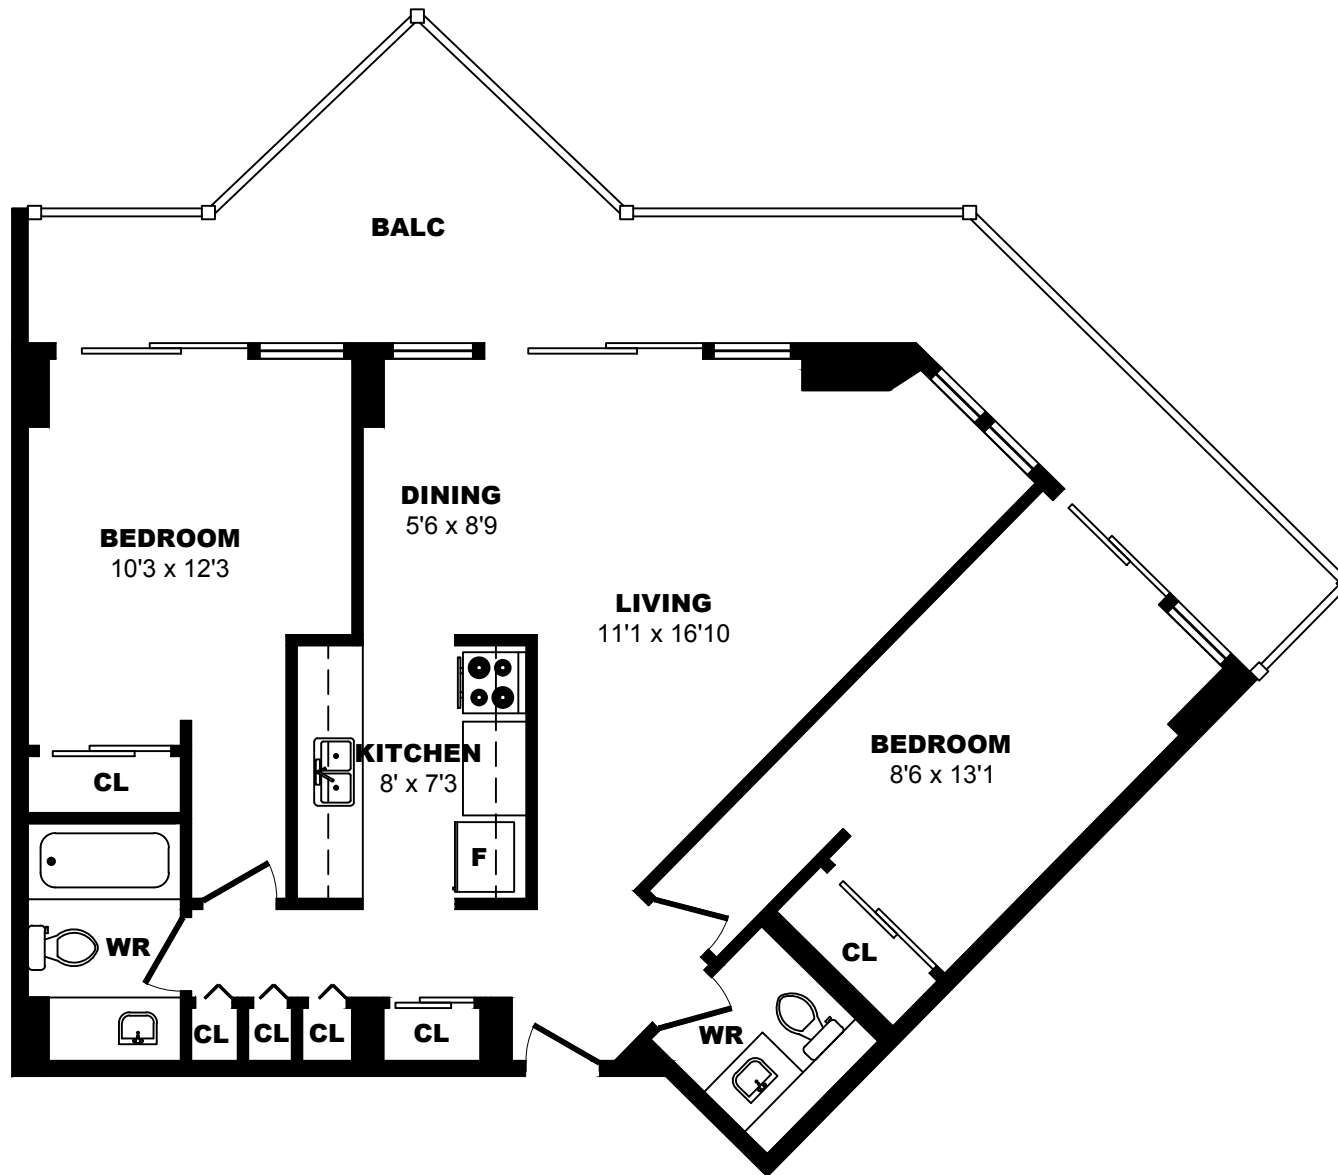

425 Simcoe Street, Victoria - 2 Bdrm A, 730sf

All dimensions are approximate. Sizes and specifications are subject to change without notice E. & O. E.
All illustrations are artist's concept. Actual usable floor space may vary slightly from stated floor area.

425 Simcoe Street, Victoria - 2 Bdrm B, 860sf

All dimensions are approximate. Sizes and specifications are subject to change without notice E. & O. E.
All illustrations are artist's concept. Actual usable floor space may vary slightly from stated floor area.