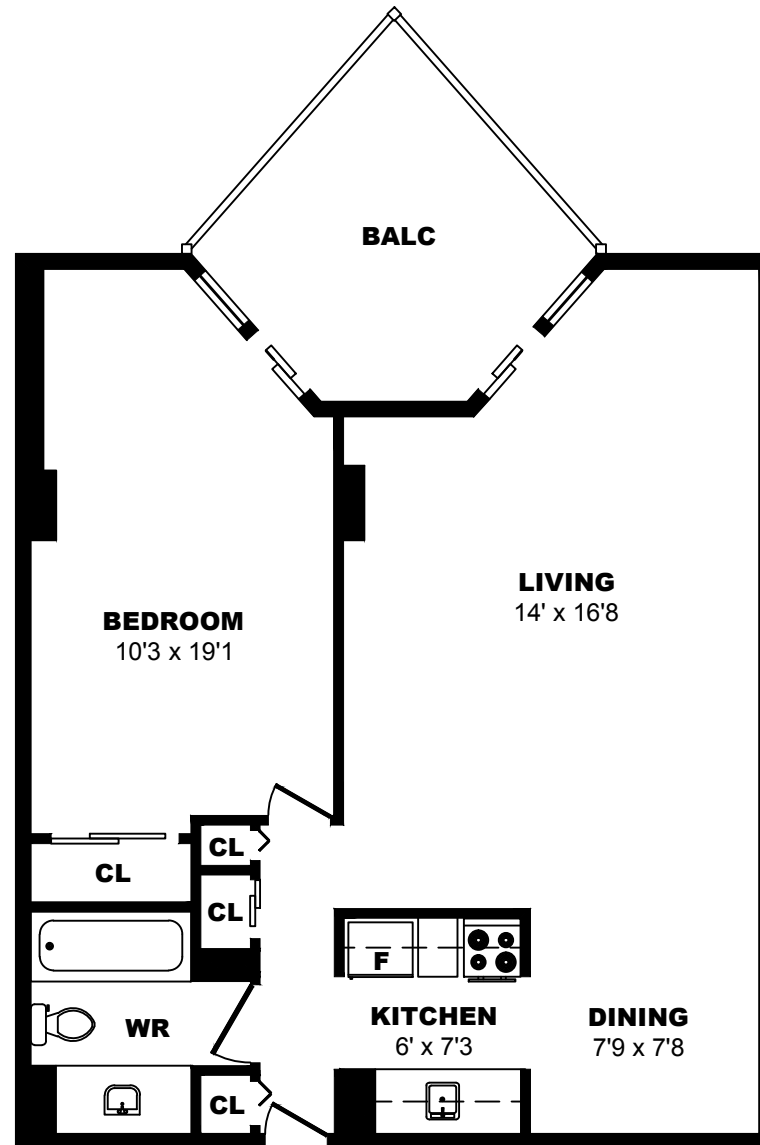

425 Simcoe Street, Victoria - 1 Bdrm B, 400sf

All dimensions are approximate. Sizes and specifications are subject to change without notice E. & O. E.
All illustrations are artist's concept. Actual usable floor space may vary slightly from stated floor area.

425 Simcoe Street, Victoria - 1 Bdrm C, 530sf

All dimensions are approximate. Sizes and specifications are subject to change without notice E. & O. E.
 All illustrations are artist's concept. Actual usable floor space may vary slightly from stated floor area.

425 Simcoe Street, Victoria - 1 Bdrm D, 600sf

All dimensions are approximate. Sizes and specifications are subject to change without notice E. & O. E.
All illustrations are artist's concept. Actual usable floor space may vary slightly from stated floor area.

425 Simcoe Street, Victoria - 1 Bdrm E, 400sf

All dimensions are approximate. Sizes and specifications are subject to change without notice E. & O. E.
 All illustrations are artist's concept. Actual usable floor space may vary slightly from stated floor area.