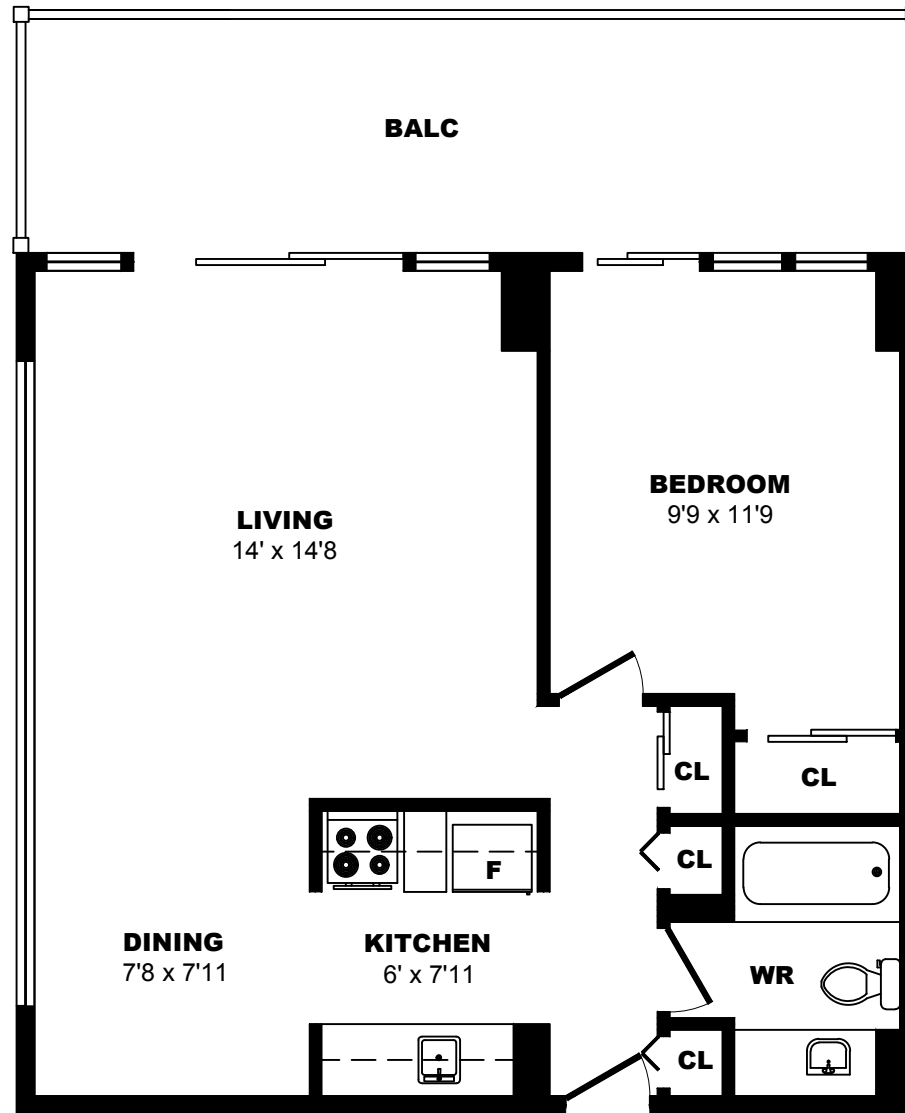

425 Simcoe Street, Victoria - 1 Bdrm O, 530sf

All dimensions are approximate. Sizes and specifications are subject to change without notice E. & O. E.
All illustrations are artist's concept. Actual usable floor space may vary slightly from stated floor area.