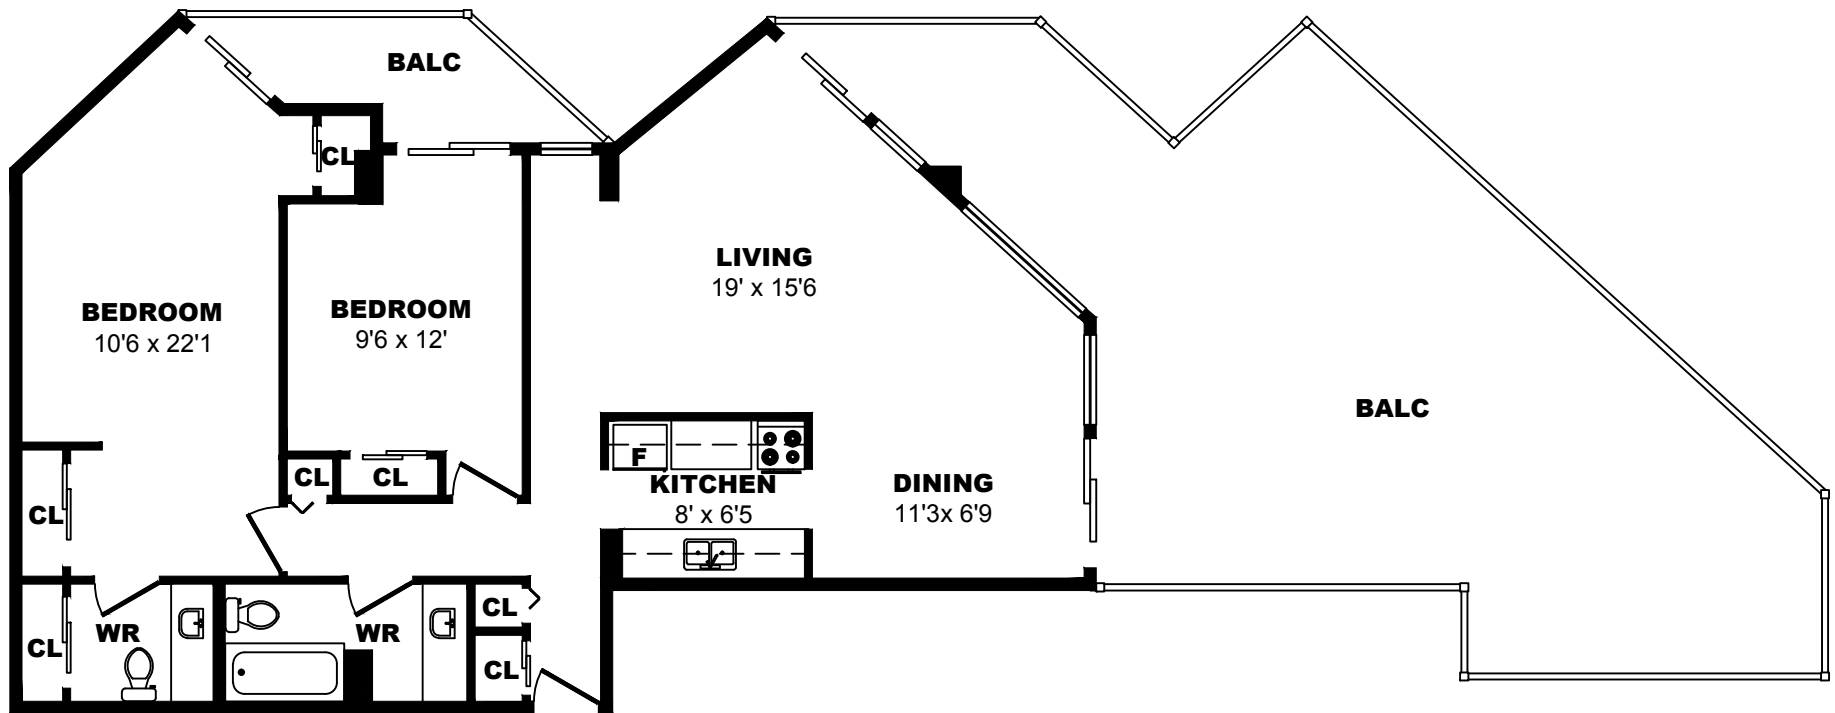

425 Simcoe Street, Victoria - 2 Bdrm K, 910sf

All dimensions are approximate. Sizes and specifications are subject to change without notice E. & O. E.
All illustrations are artist's concept. Actual usable floor space may vary slightly from stated floor area.