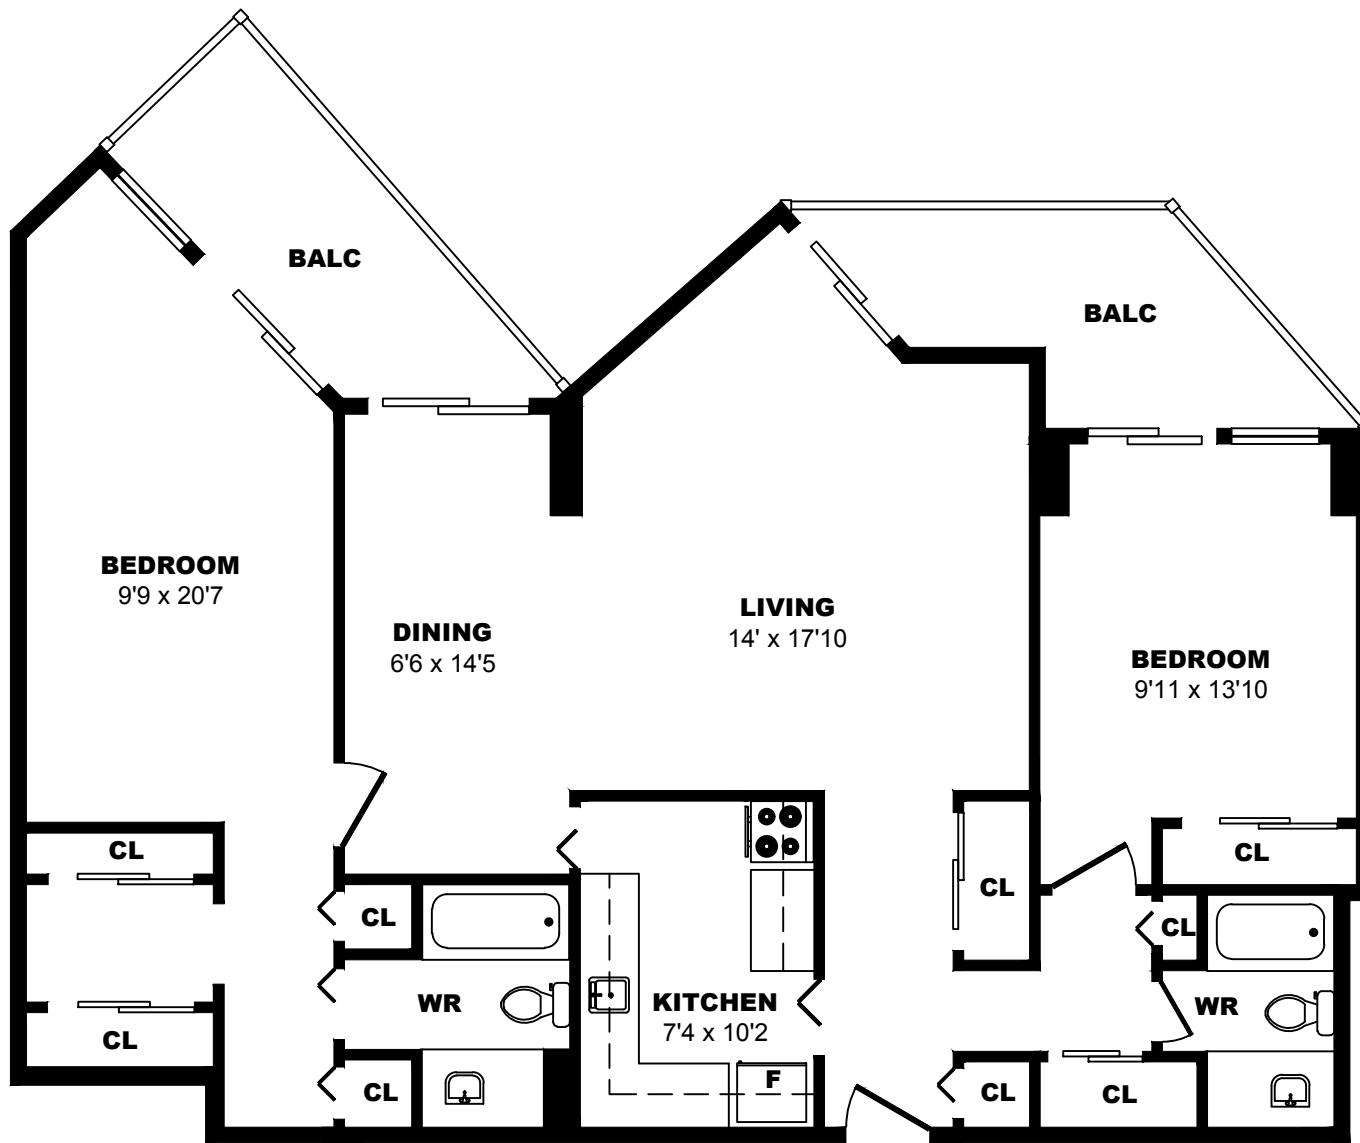

425 Simcoe Street, Victoria - 2 Bdrm Q, 1010sf

All dimensions are approximate. Sizes and specifications are subject to change without notice E. & O. E.
All illustrations are artist's concept. Actual usable floor space may vary slightly from stated floor area.