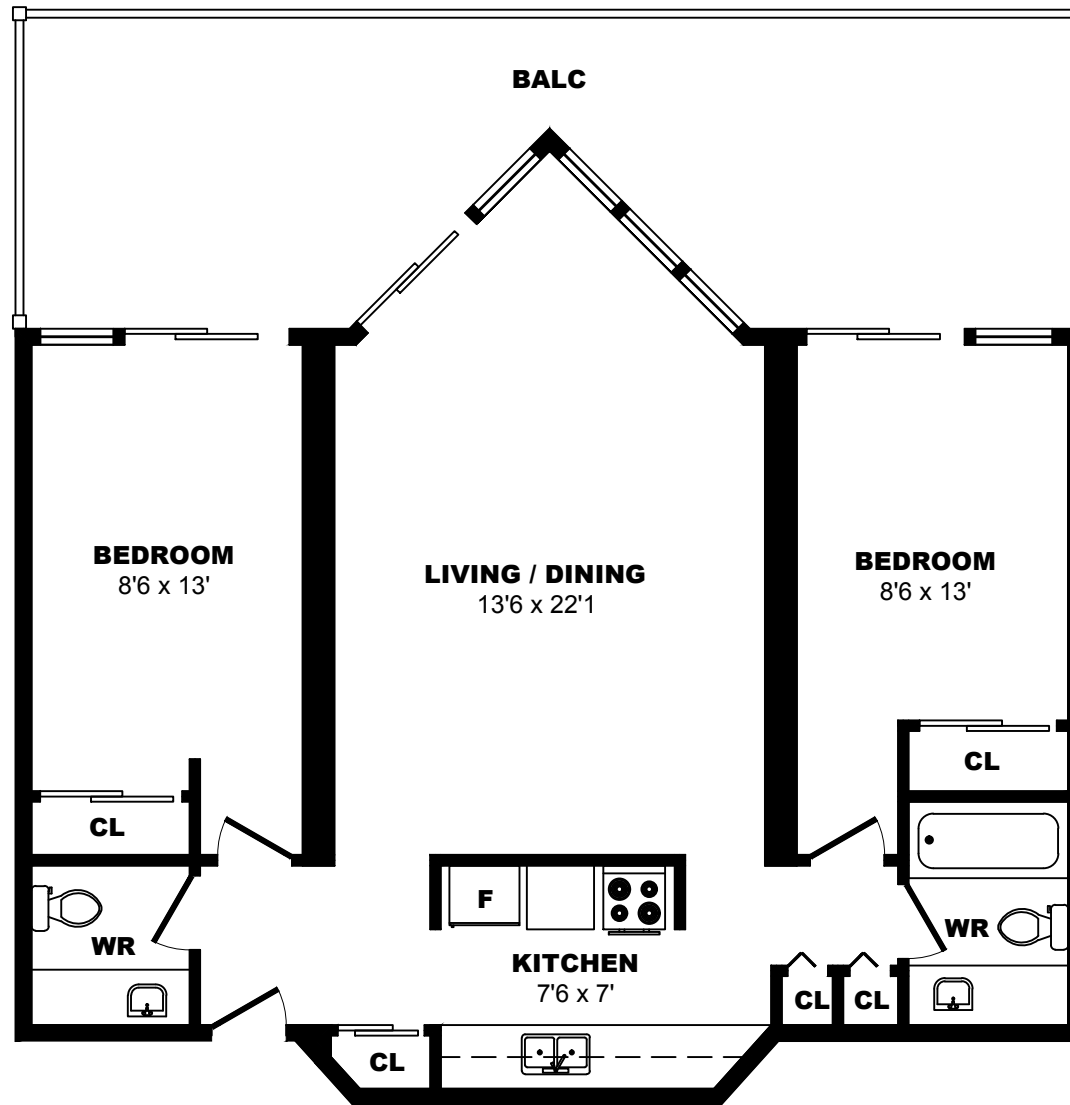

425 Simcoe Street, Victoria - 2 Bdrm D, 760sf

All dimensions are approximate. Sizes and specifications are subject to change without notice E. & O. E.
All illustrations are artist's concept. Actual usable floor space may vary slightly from stated floor area.