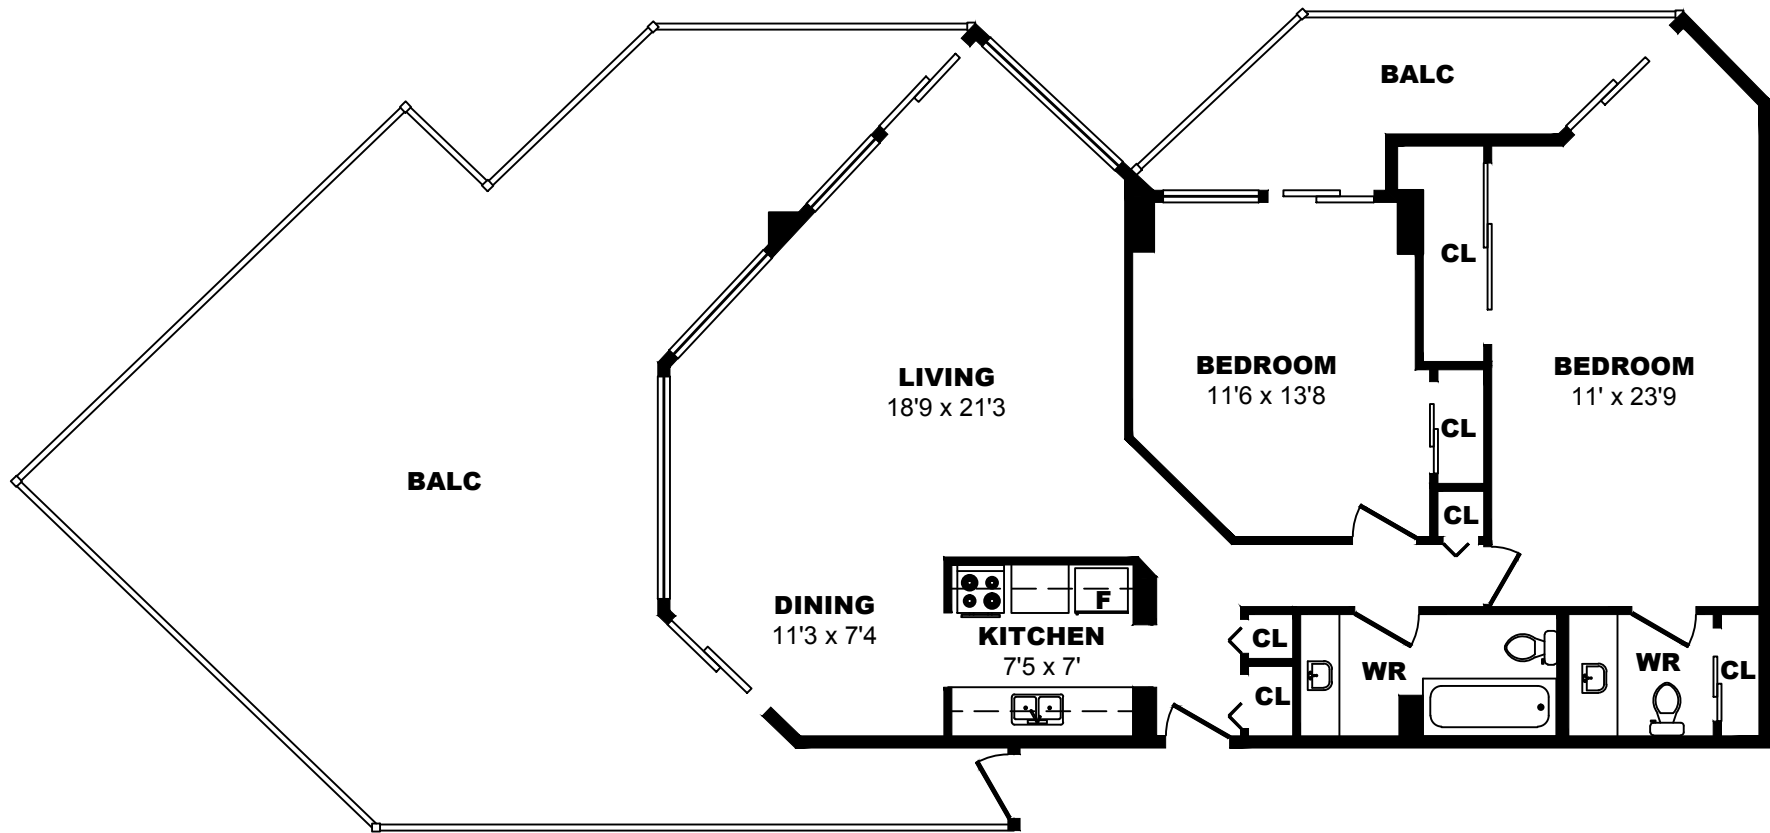

425 Simcoe Street, Victoria - 2 Bdrm P, 1050sf

All dimensions are approximate. Sizes and specifications are subject to change without notice E. & O. E.
All illustrations are artist's concept. Actual usable floor space may vary slightly from stated floor area.