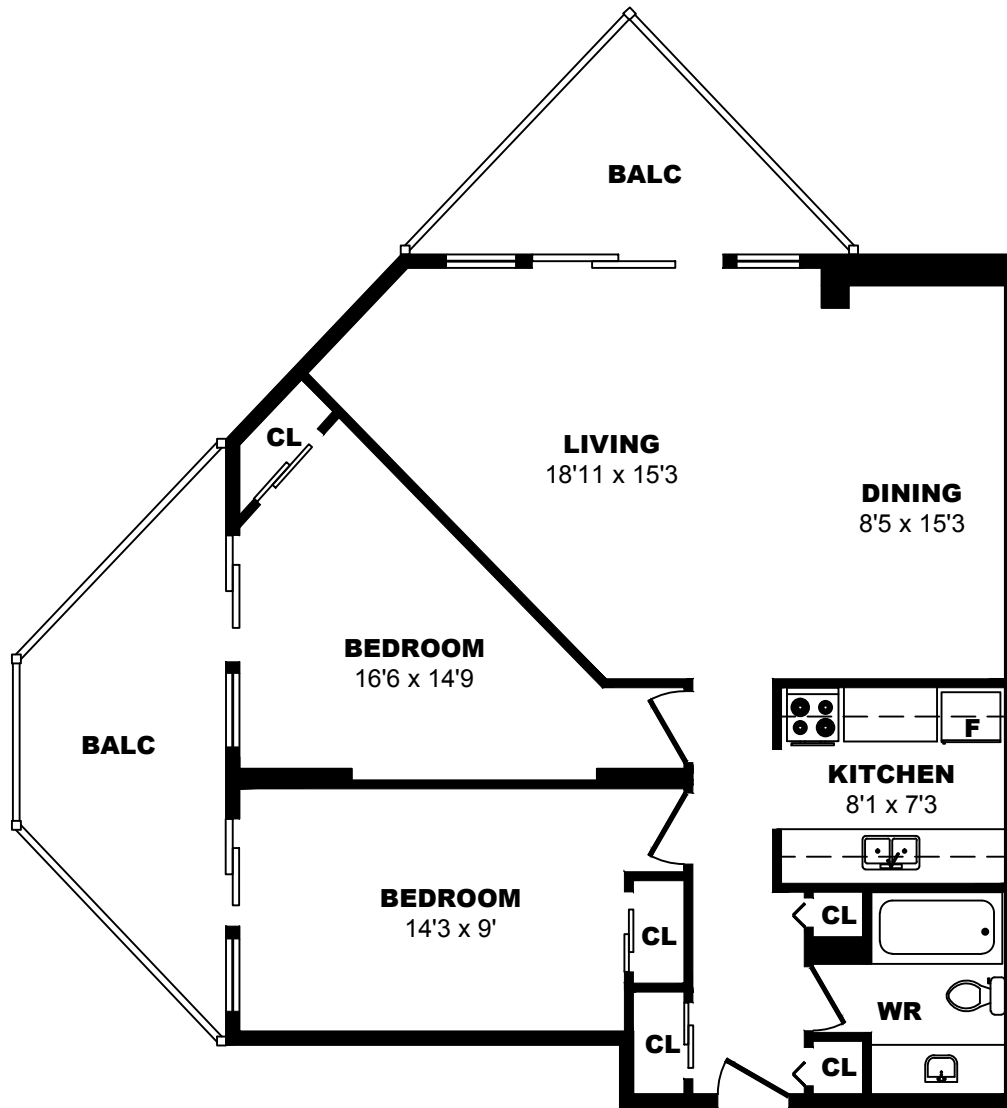

425 Simcoe Street, Victoria - 2 Bdrm G, 800sf

All dimensions are approximate. Sizes and specifications are subject to change without notice E. & O. E. All illustrations are artist's concept. Actual usable floor space may vary slightly from stated floor area.

425 Simcoe Street, Victoria - 2 Bdrm H, 800sf

All dimensions are approximate. Sizes and specifications are subject to change without notice E. & O. E. All illustrations are artist's concept. Actual usable floor space may vary slightly from stated floor area.