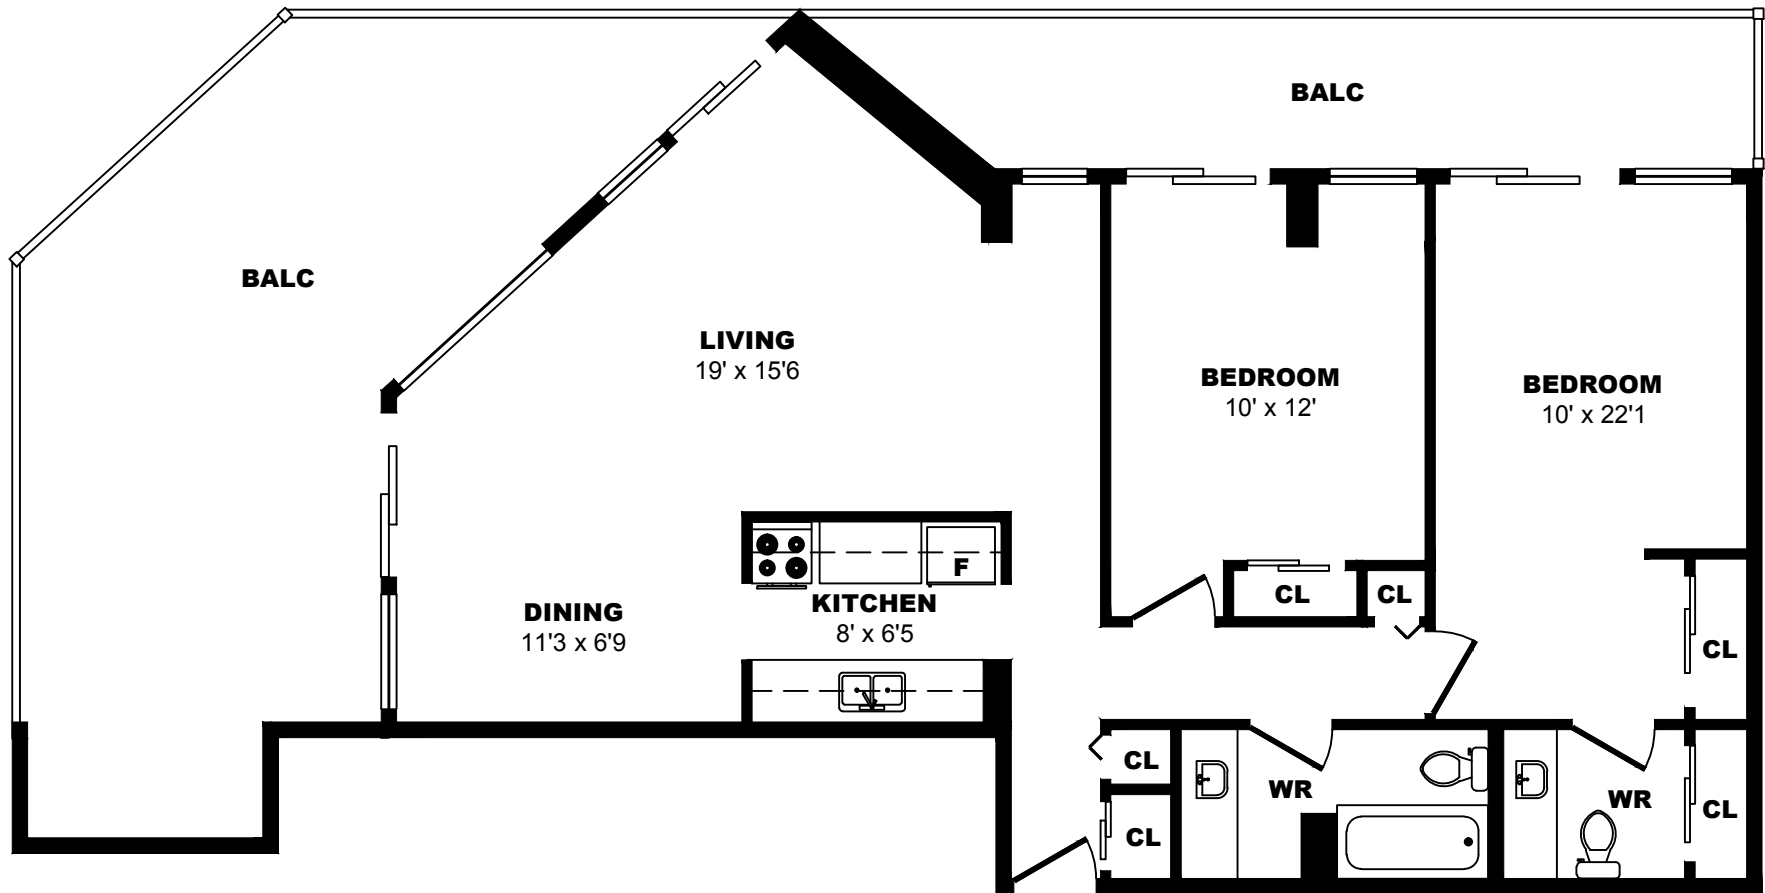

425 Simcoe Street, Victoria - 2 Bdrm O, 870sf

All dimensions are approximate. Sizes and specifications are subject to change without notice E. & O. E. All illustrations are artist's concept. Actual usable floor space may vary slightly from stated floor area.