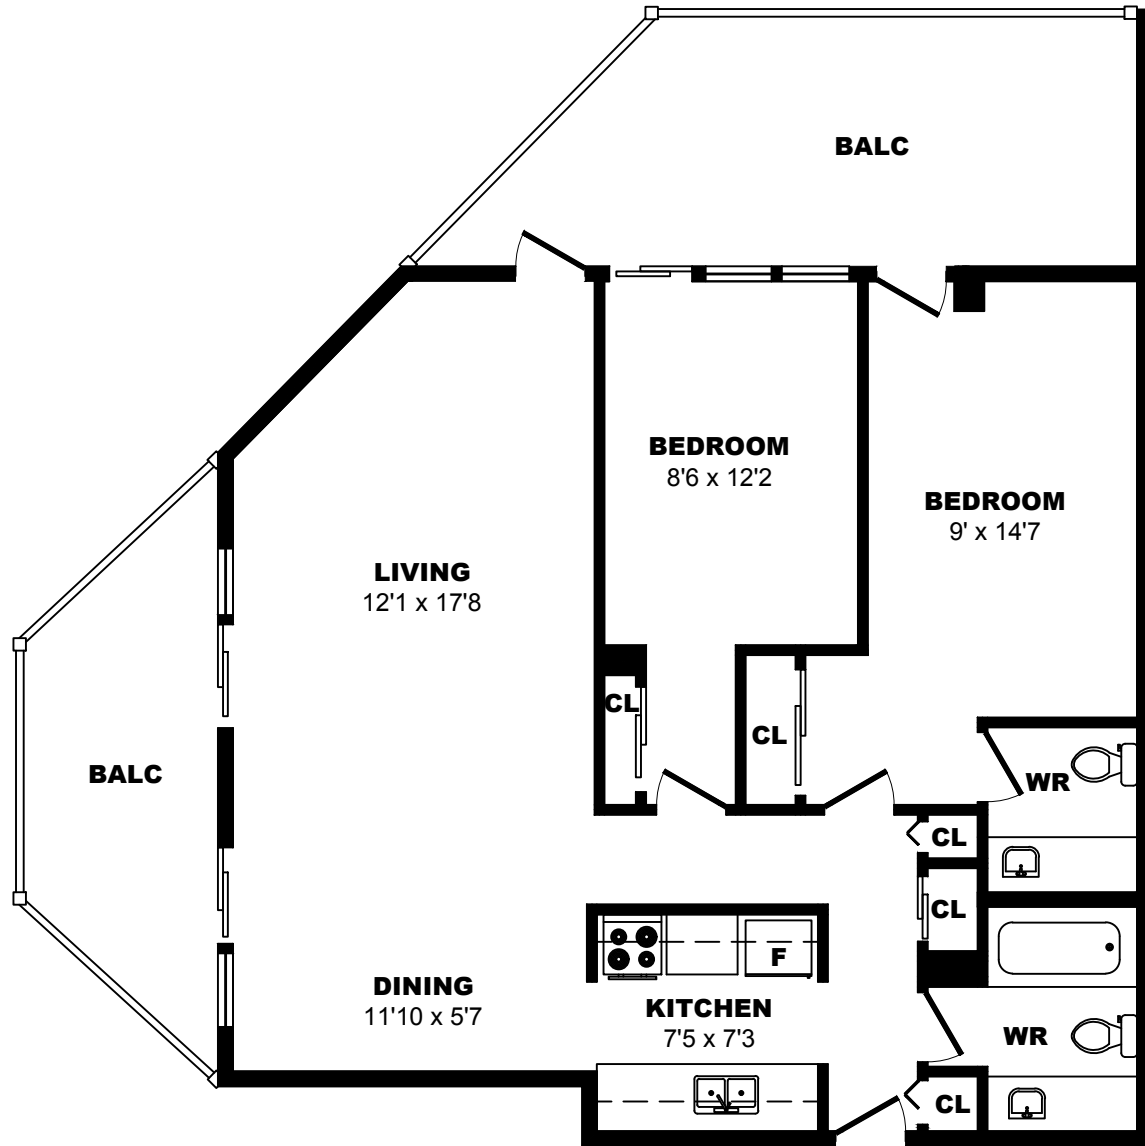

425 Simcoe Street, Victoria - 2 Bdrm S, 820sf

All dimensions are approximate. Sizes and specifications are subject to change without notice E. & O. E. All illustrations are artist's concept. Actual usable floor space may vary slightly from stated floor area.