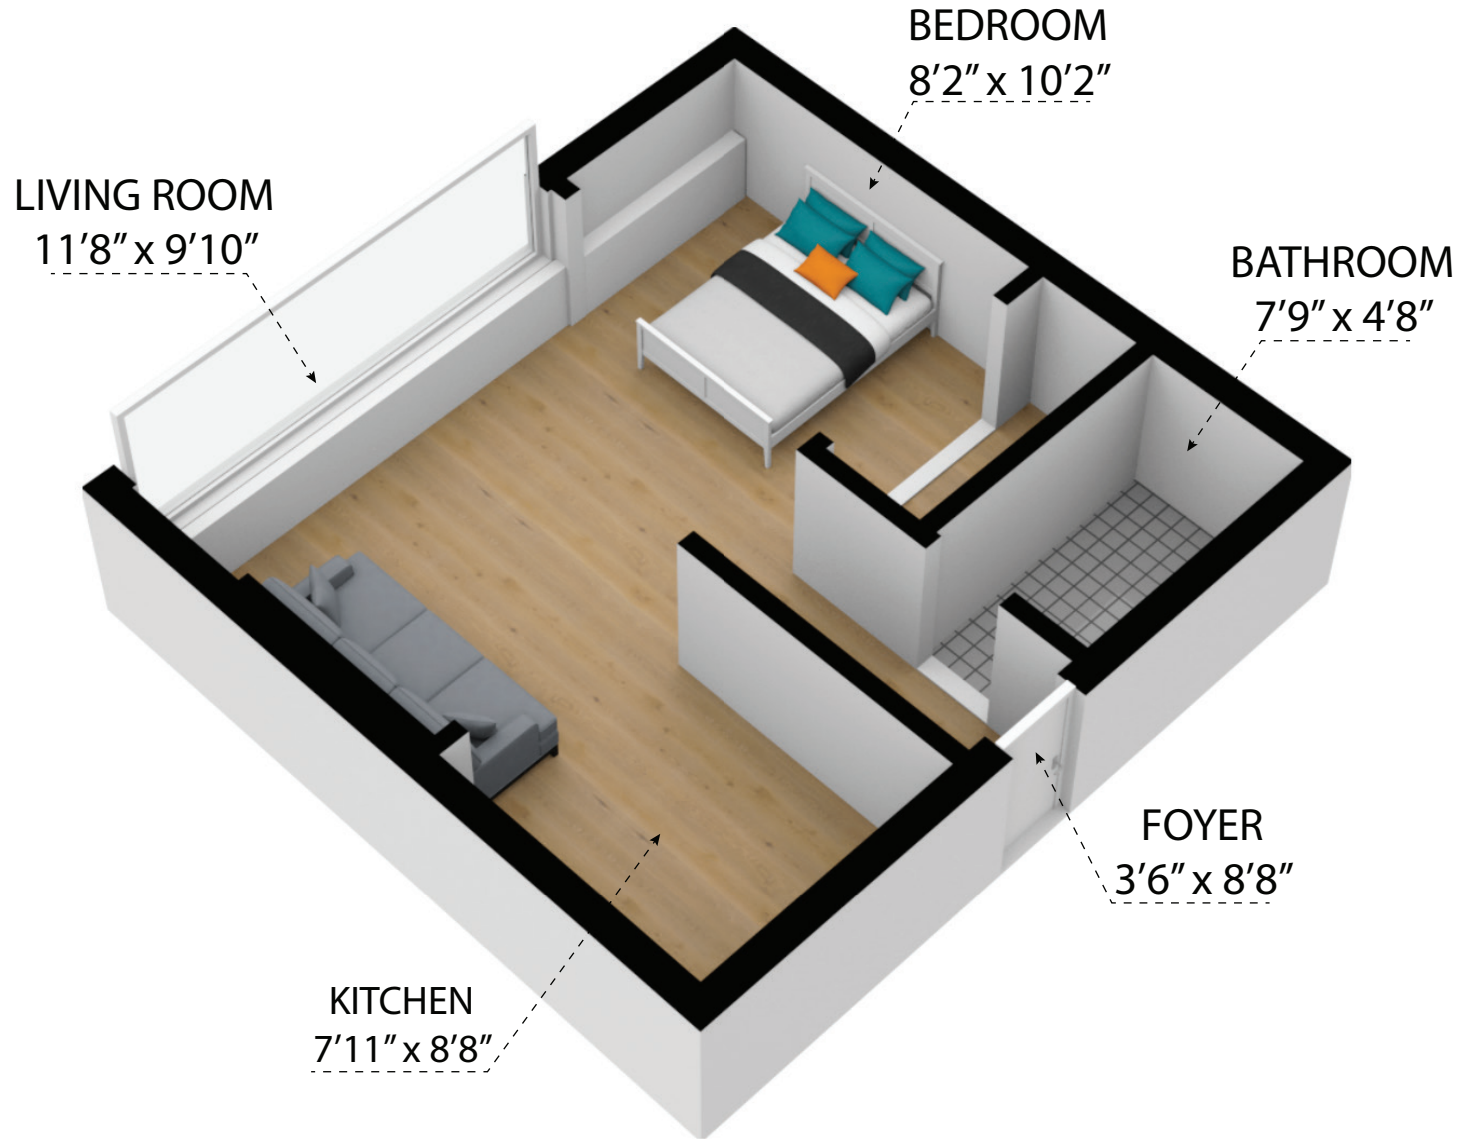

Buckingham Manor

967 Collinson Street, Victoria, BC

All dimensions are approximate and no responsibility is taken for any error, omission or misstatement. Size and specifications are subject to change without notice. This plan is for illustrative purposes only and should be used as such

CANADIAN APARTMENT
PROPERTIES • REIT

10967-B-A1 - Bachelor (381 sq.ft.)

Buckingham Manor

967 Collinson Street, Victoria, BC

All dimensions are approximate and no responsibility is taken for any error, omission or misstatement. Size and specifications are subject to change without notice. This plan is for illustrative purposes only and should be used as such

CANADIAN APARTMENT
PROPERTIES • REIT

10967-B-A2 - Bachelor (356 sq.ft.)