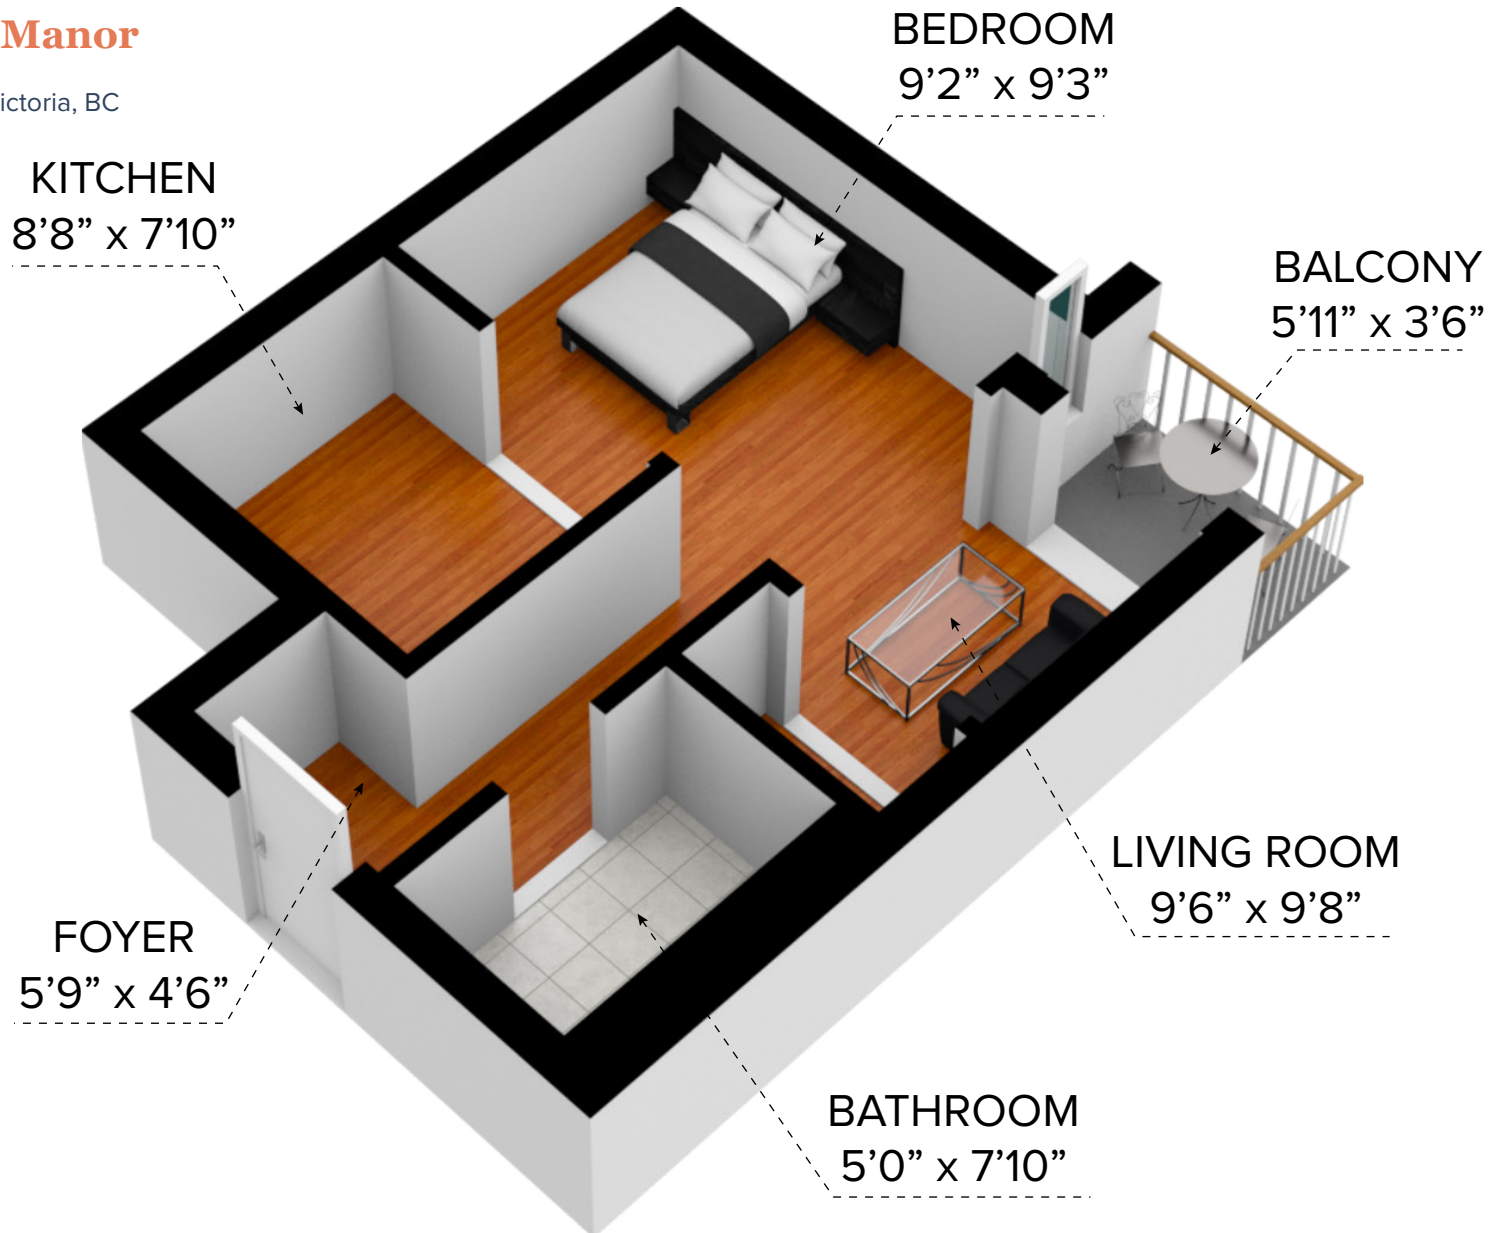

Buckingham Manor

967 Collinson Street, Victoria, BC

All dimensions are approximate and no responsibility is taken for any error, omission or misstatement. Size and specifications are subject to change without notice. This plan is for illustrative purposes only and should be used as such

CANADIAN APARTMENT
PROPERTIES • REIT

10967-B-A1 - Bachelor (381 sq.ft.)

Buckingham Manor

967 Collinson Street, Victoria, BC

All dimensions are approximate and no responsibility is taken for any error, omission or misstatement. Size and specifications are subject to change without notice. This plan is for illustrative purposes only and should be used as such

CANADIAN APARTMENT
PROPERTIES • REIT

10967-B-A2 - Bachelor (356 sq.ft.)