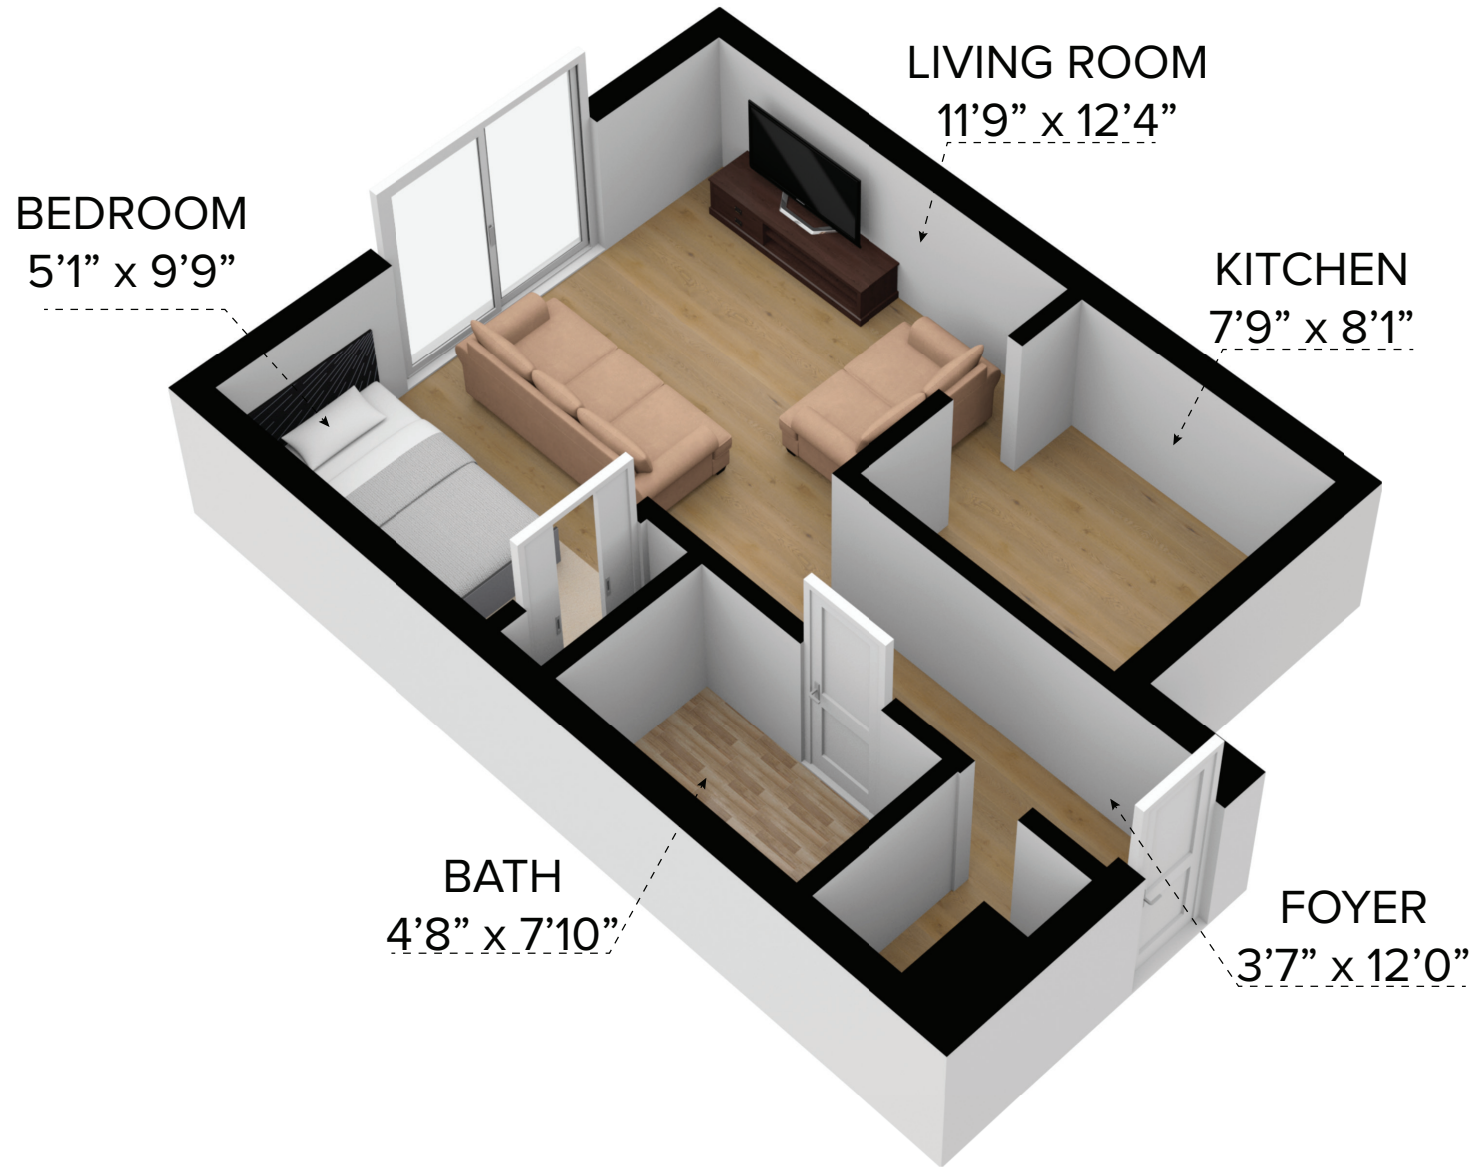

Westminster Court

955 Humboldt Street, Victoria, BC

All dimensions are approximate and no responsibility is taken for any error, omission or misstatement. Size and specifications are subject to change without notice. This plan is for illustrative purposes only and should be used as such

CANADIAN APARTMENT
PROPERTIES • REIT

10955-B-BA - Bachelor (342 sq.ft.)

Westminster Court

955 Humboldt Street, Victoria, BC

All dimensions are approximate and no responsibility is taken for any error, omission or misstatement. Size and specifications are subject to change without notice. This plan is for illustrative purposes only and should be used as such

CANADIAN APARTMENT
PROPERTIES • REIT

10955-B-BB - Bachelor (384 sq.ft.)