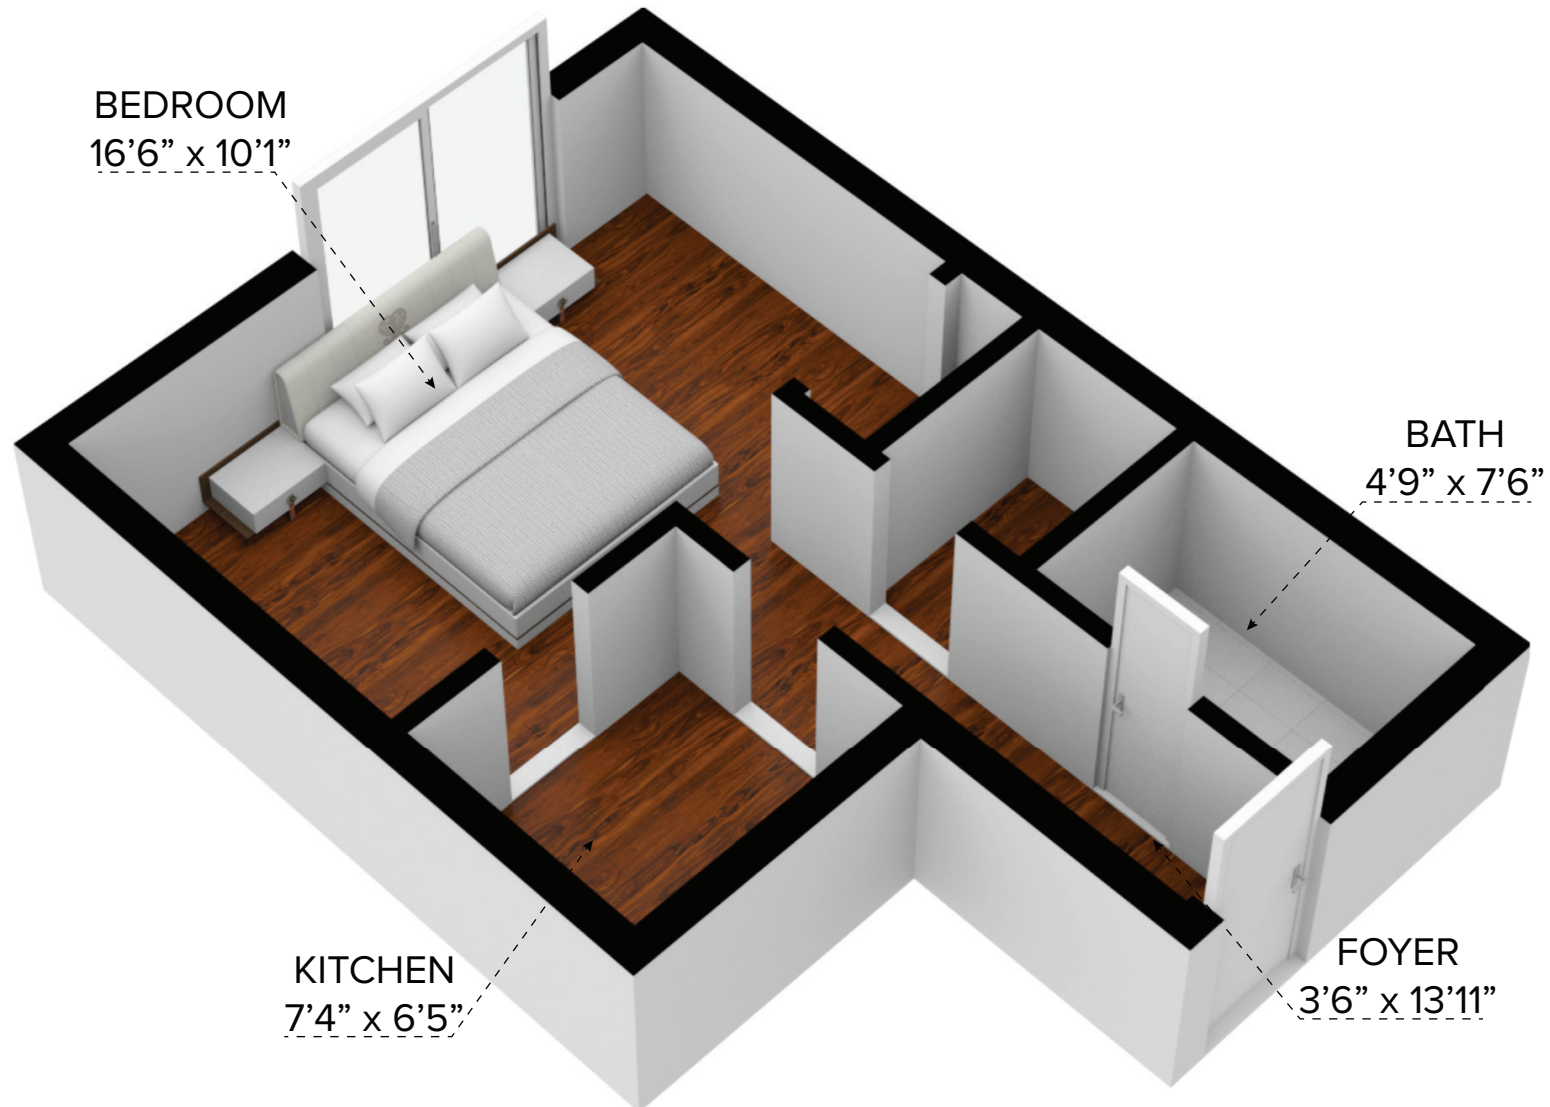

Westminster Court

955 Humboldt Street, Victoria, BC

All dimensions are approximate and no responsibility is taken for any error, omission or misstatement. Size and specifications are subject to change without notice. This plan is for illustrative purposes only and should be used as such

CANADIAN APARTMENT
PROPERTIES • REIT

10955-B-BA - Bachelor (342 sq.ft.)

Westminster Court

955 Humboldt Street, Victoria, BC

All dimensions are approximate and no responsibility is taken for any error, omission or misstatement. Size and specifications are subject to change without notice. This plan is for illustrative purposes only and should be used as such

CANADIAN APARTMENT
PROPERTIES • REIT

10955-B-BB - Bachelor (384 sq.ft.)